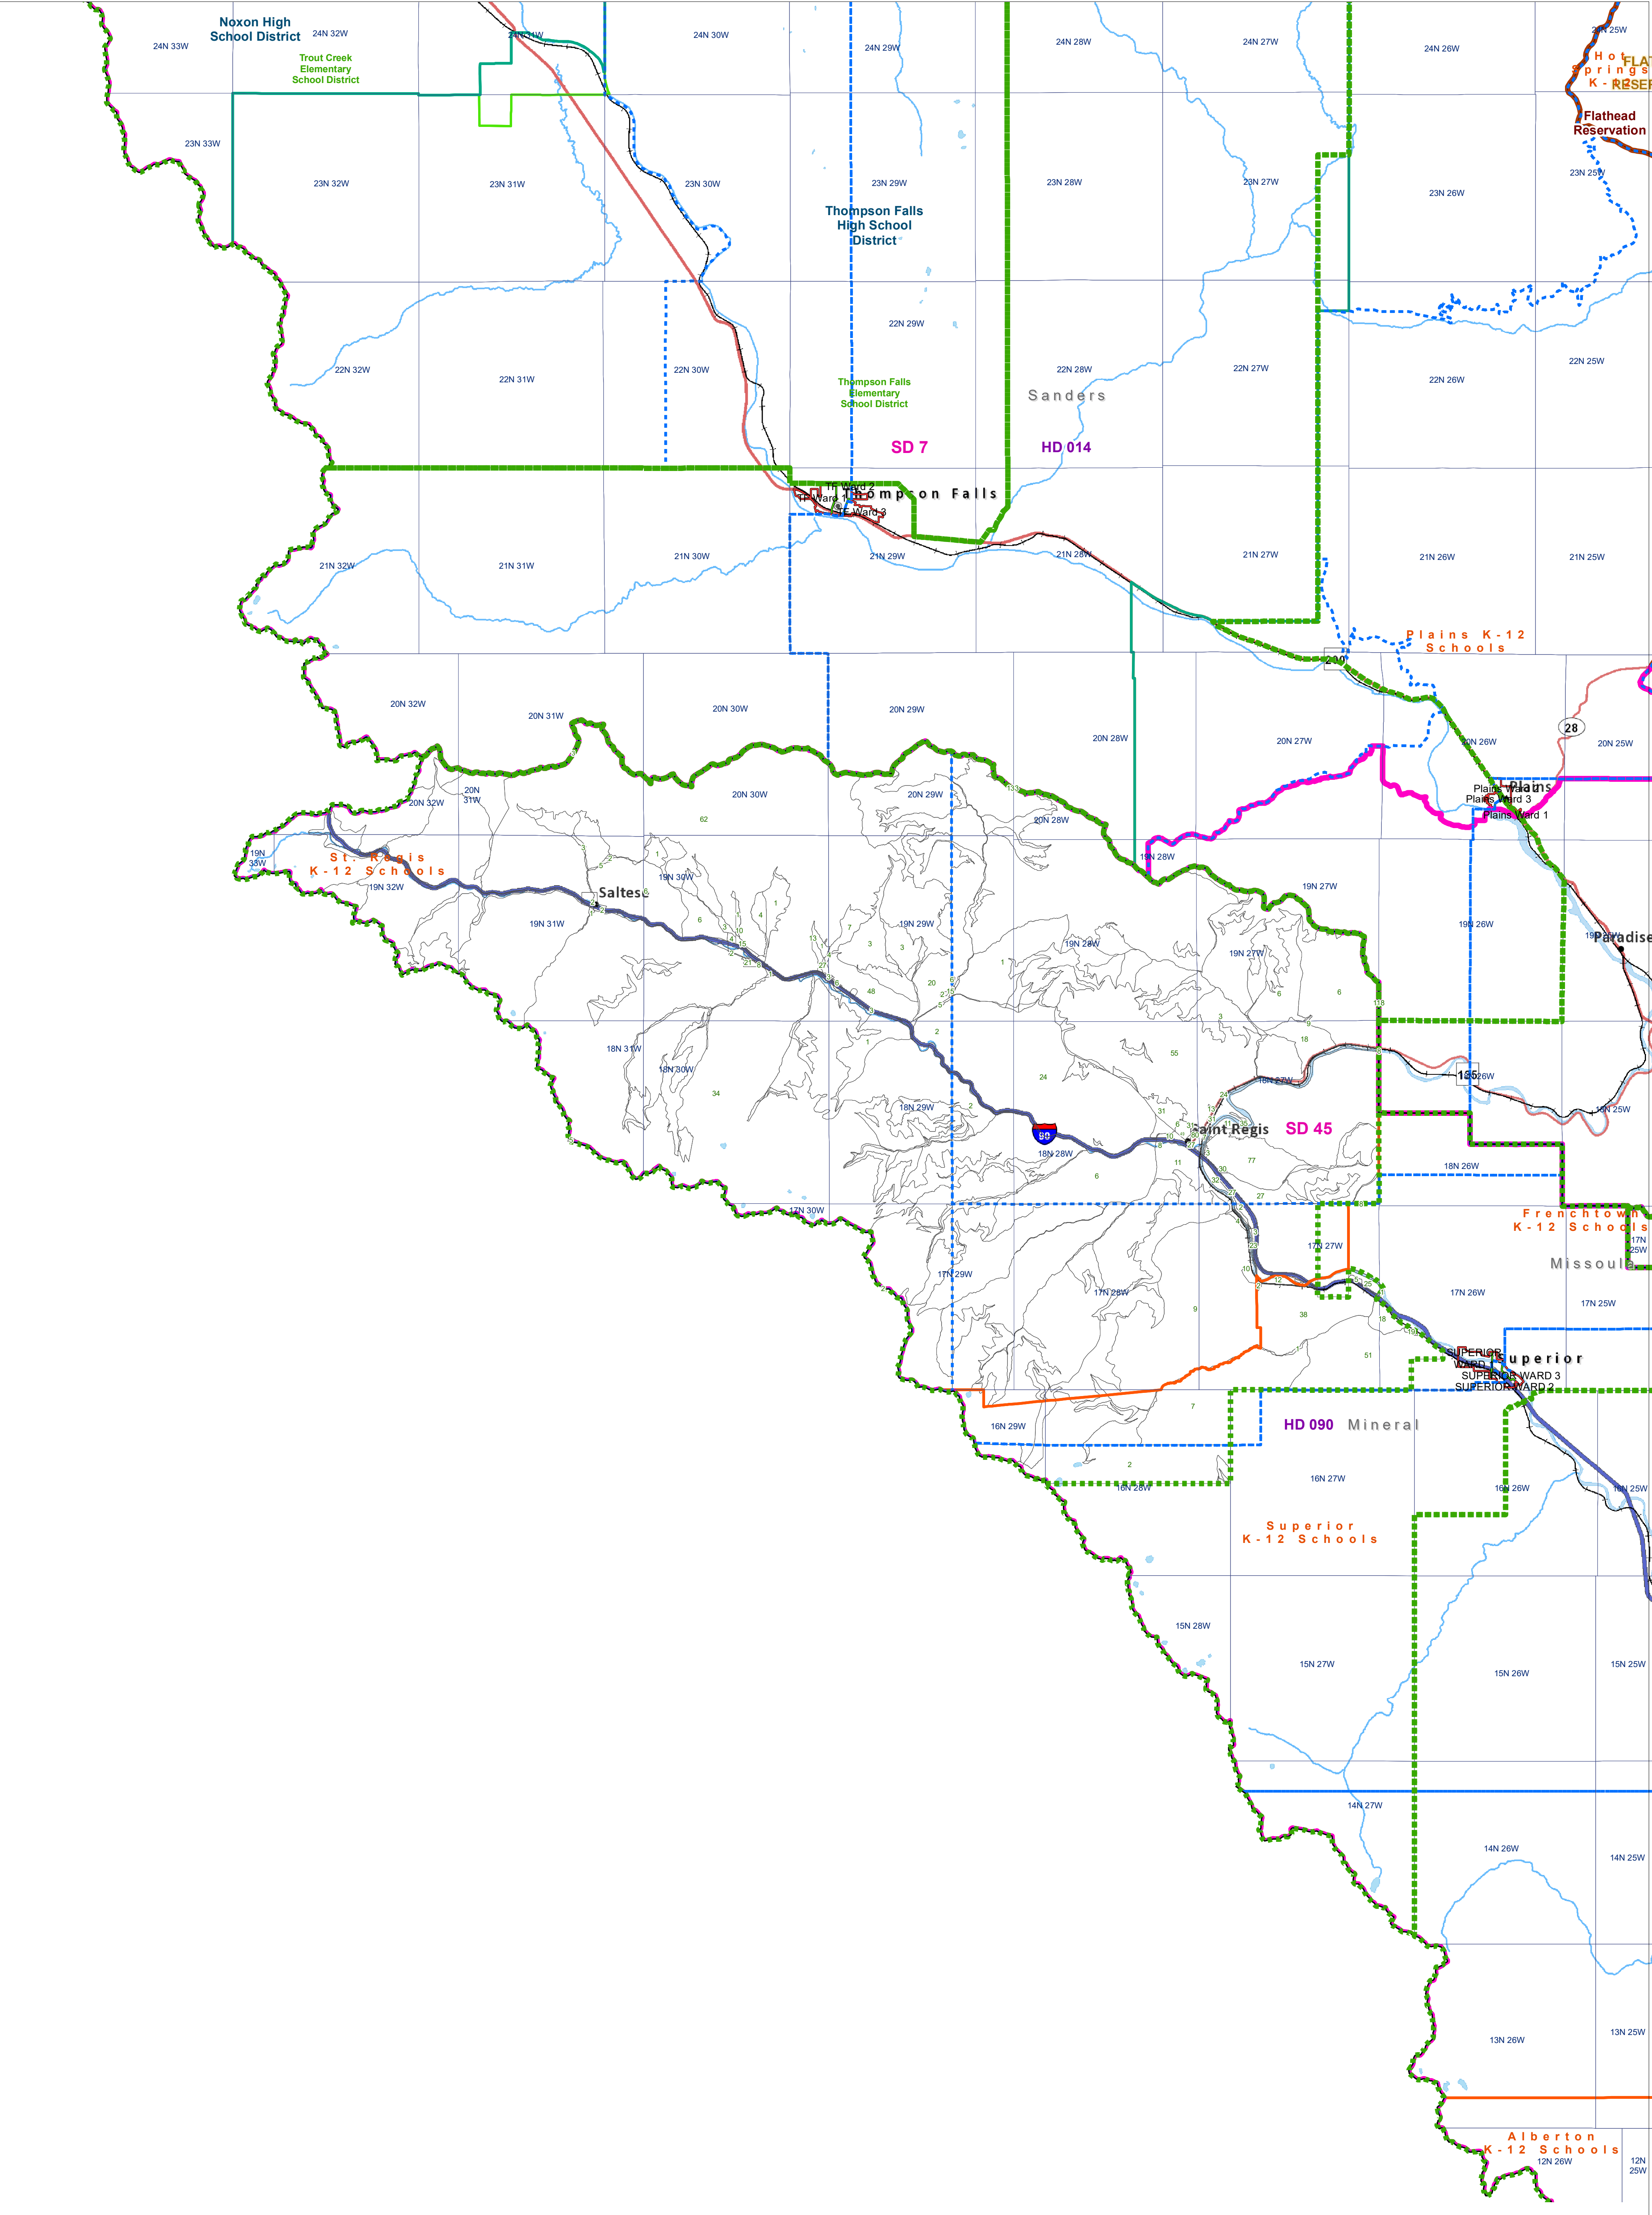

Mineral - West End

County Commissioner Districts with 2020 Census Blocks

Total Population: 1,464

- County Commissioner Districts
- Voting Precincts
- Secondary School Districts
- Incorporated Cities and Towns
- Township Boundary
- Senate
- Elementary School Districts
- Wards
- Tribal Nations Reservations
- House
- Unified (K-12) School Districts
- 2020 Census Blocks with Total Population Labeled

Voting Precincts
 Montana State Library
 Created on 3/9/2023
 Meghan Burns | GeoEnabledElections@mt.gov
<https://geoenabled-elections-montana.hub.arcgis.com/>