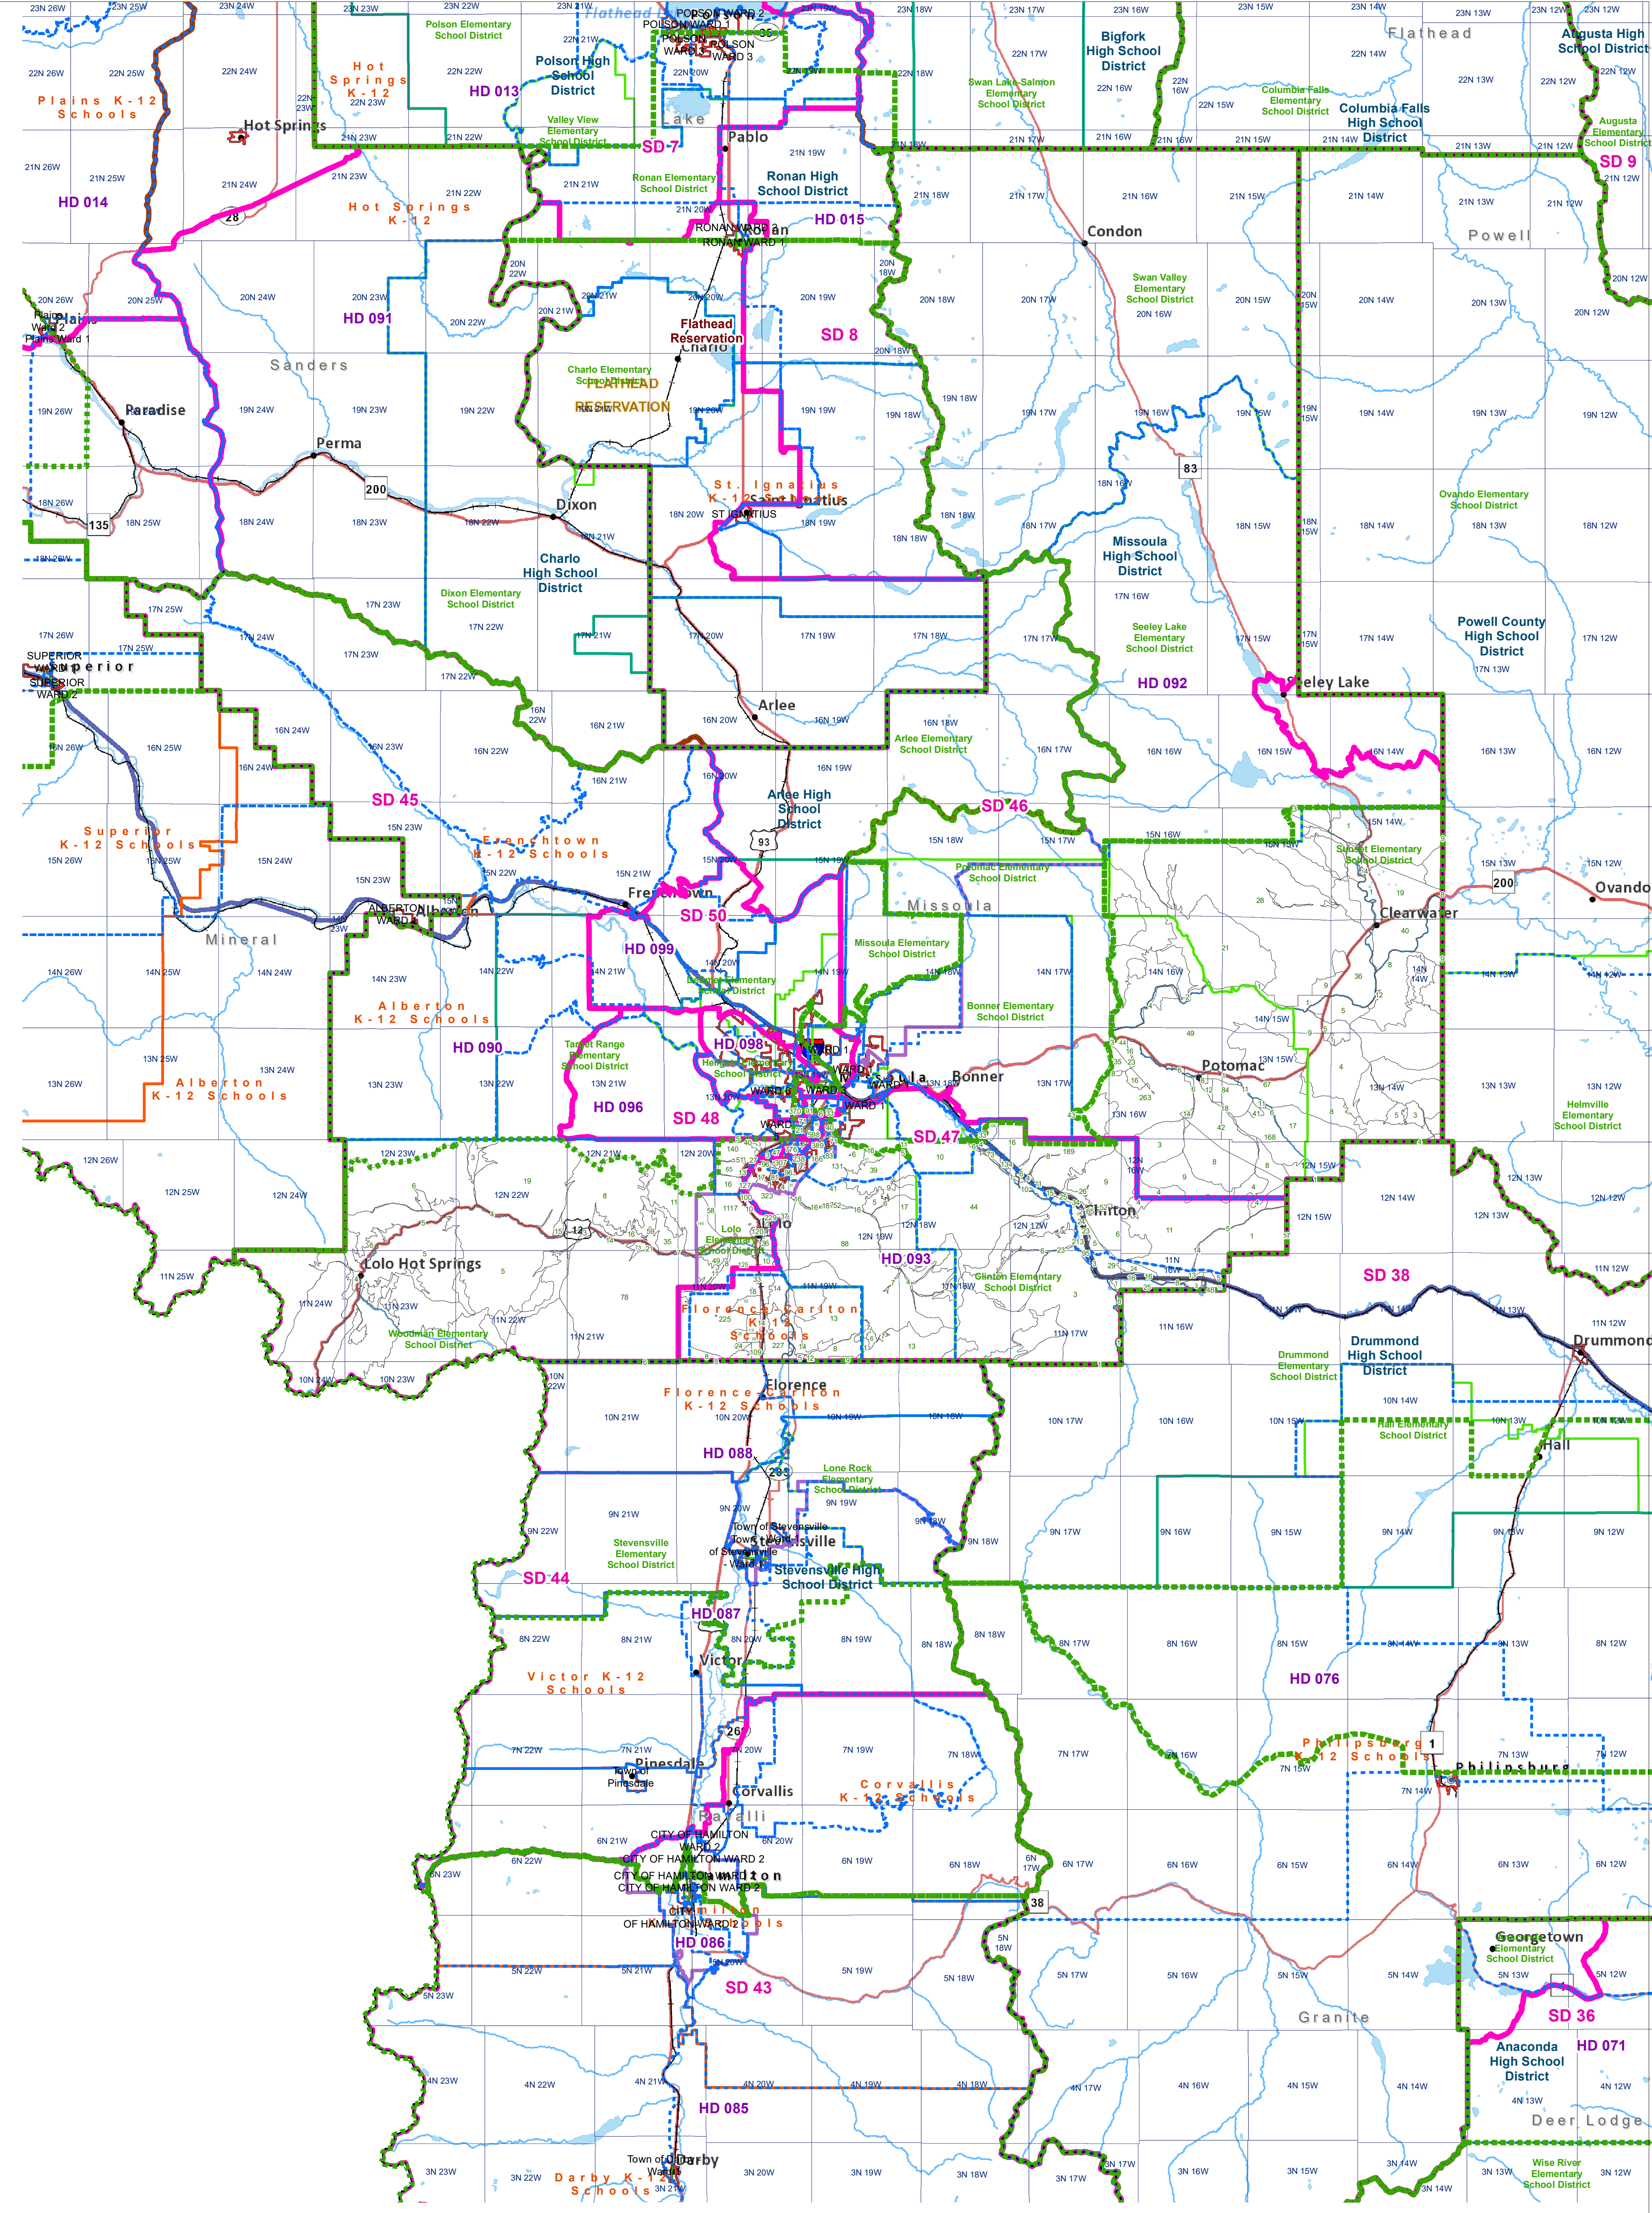

Missoula - 1 County Commissioner Districts with 2020 Census Blocks

Total Population: 39,066

- County Commissioner Districts
- Voting Precincts
- Secondary School Districts
- Incorporated Cities and Towns
- Township Boundary
- Senate
- Elementary School Districts
- Wards
- Tribal Nations Reservations
- House
- Unified (K-12) School Districts
- 2020 Census Blocks with Total Population Labeled

Voting Precincts
 Montana State Library
 Created on 3/9/2023
 Meghan Burns | GeoEnabledElections@mt.gov
<https://geoenabled-elections-montana.hub.arcgis.com/>