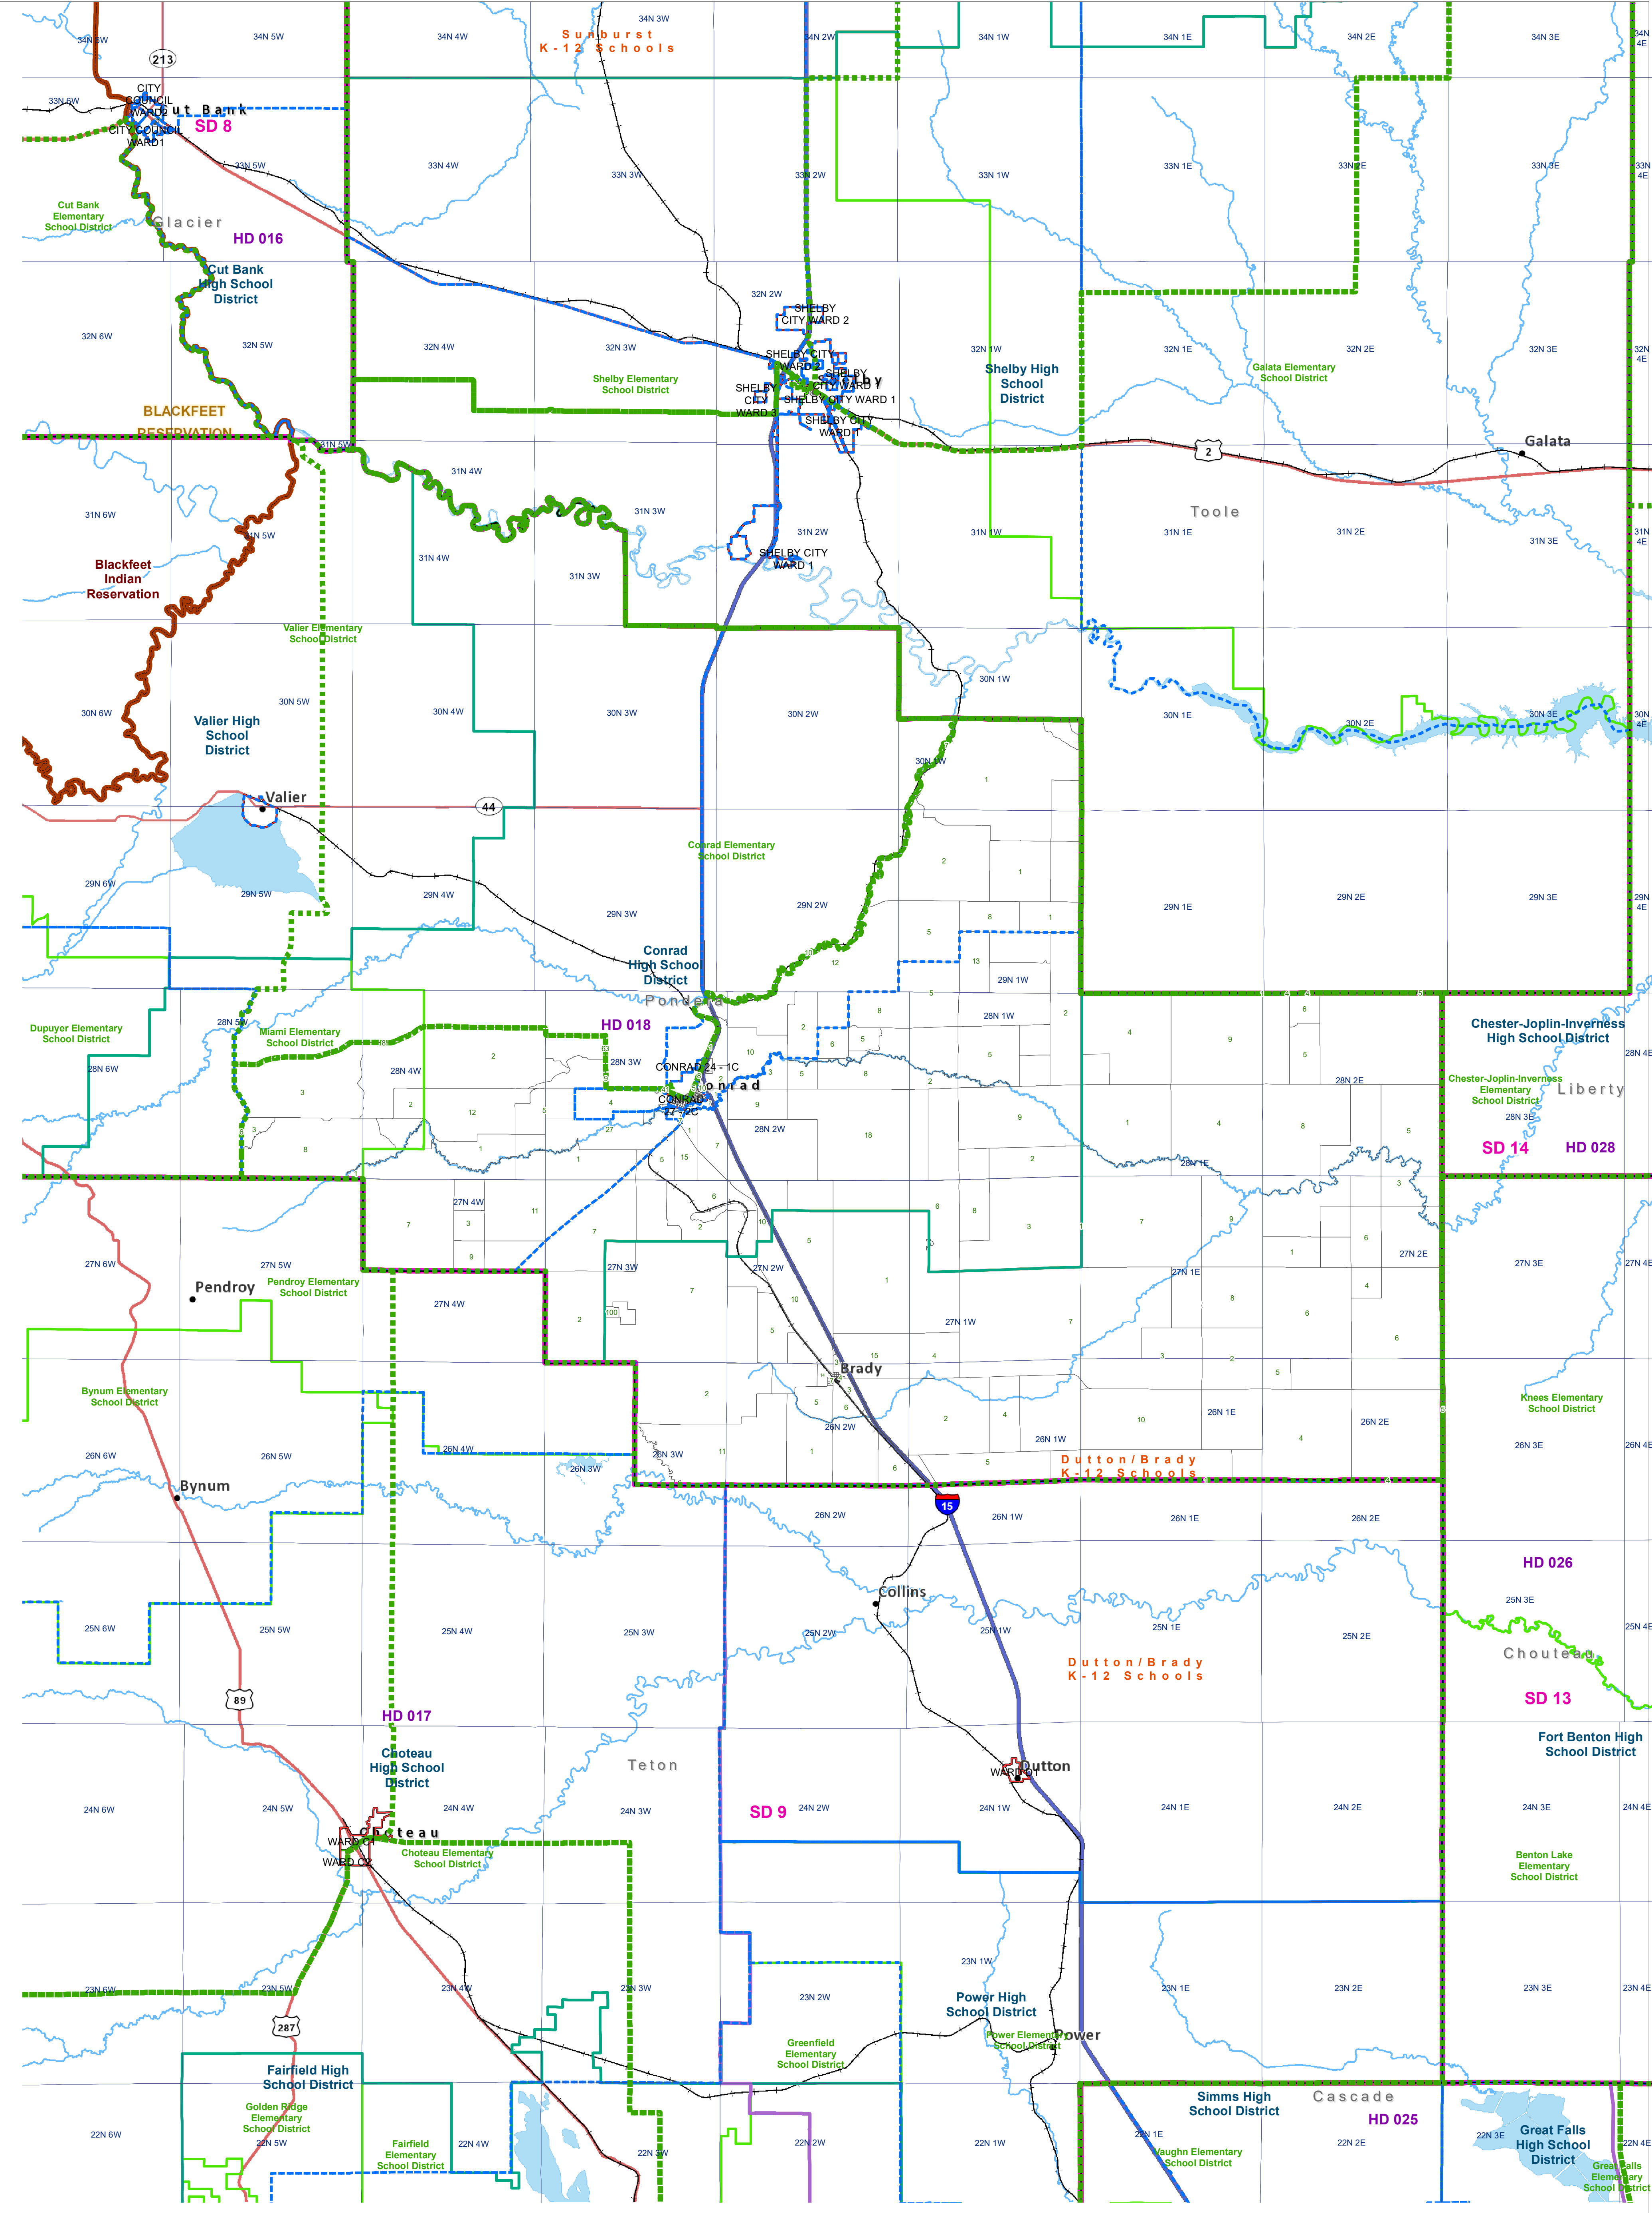

# Pondera - Eastern County Commissioner Districts with 2020 Census Blocks

Total Population: 1,971

- County Commissioner Districts
- Voting Precincts
- Secondary School Districts
- Incorporated Cities and Towns
- Township Boundary
- Senate
- Elementary School Districts
- Wards
- Tribal Nations Reservations
- House
- Unified (K-12) School Districts
- 2020 Census Blocks with Total Population Labeled

Voting Precincts  
 Montana State Library  
 Created on 3/9/2023  
 Meghan Burns | GeoEnabledElections@mt.gov  
<https://geoenabled-elections-montana.hub.arcgis.com/>