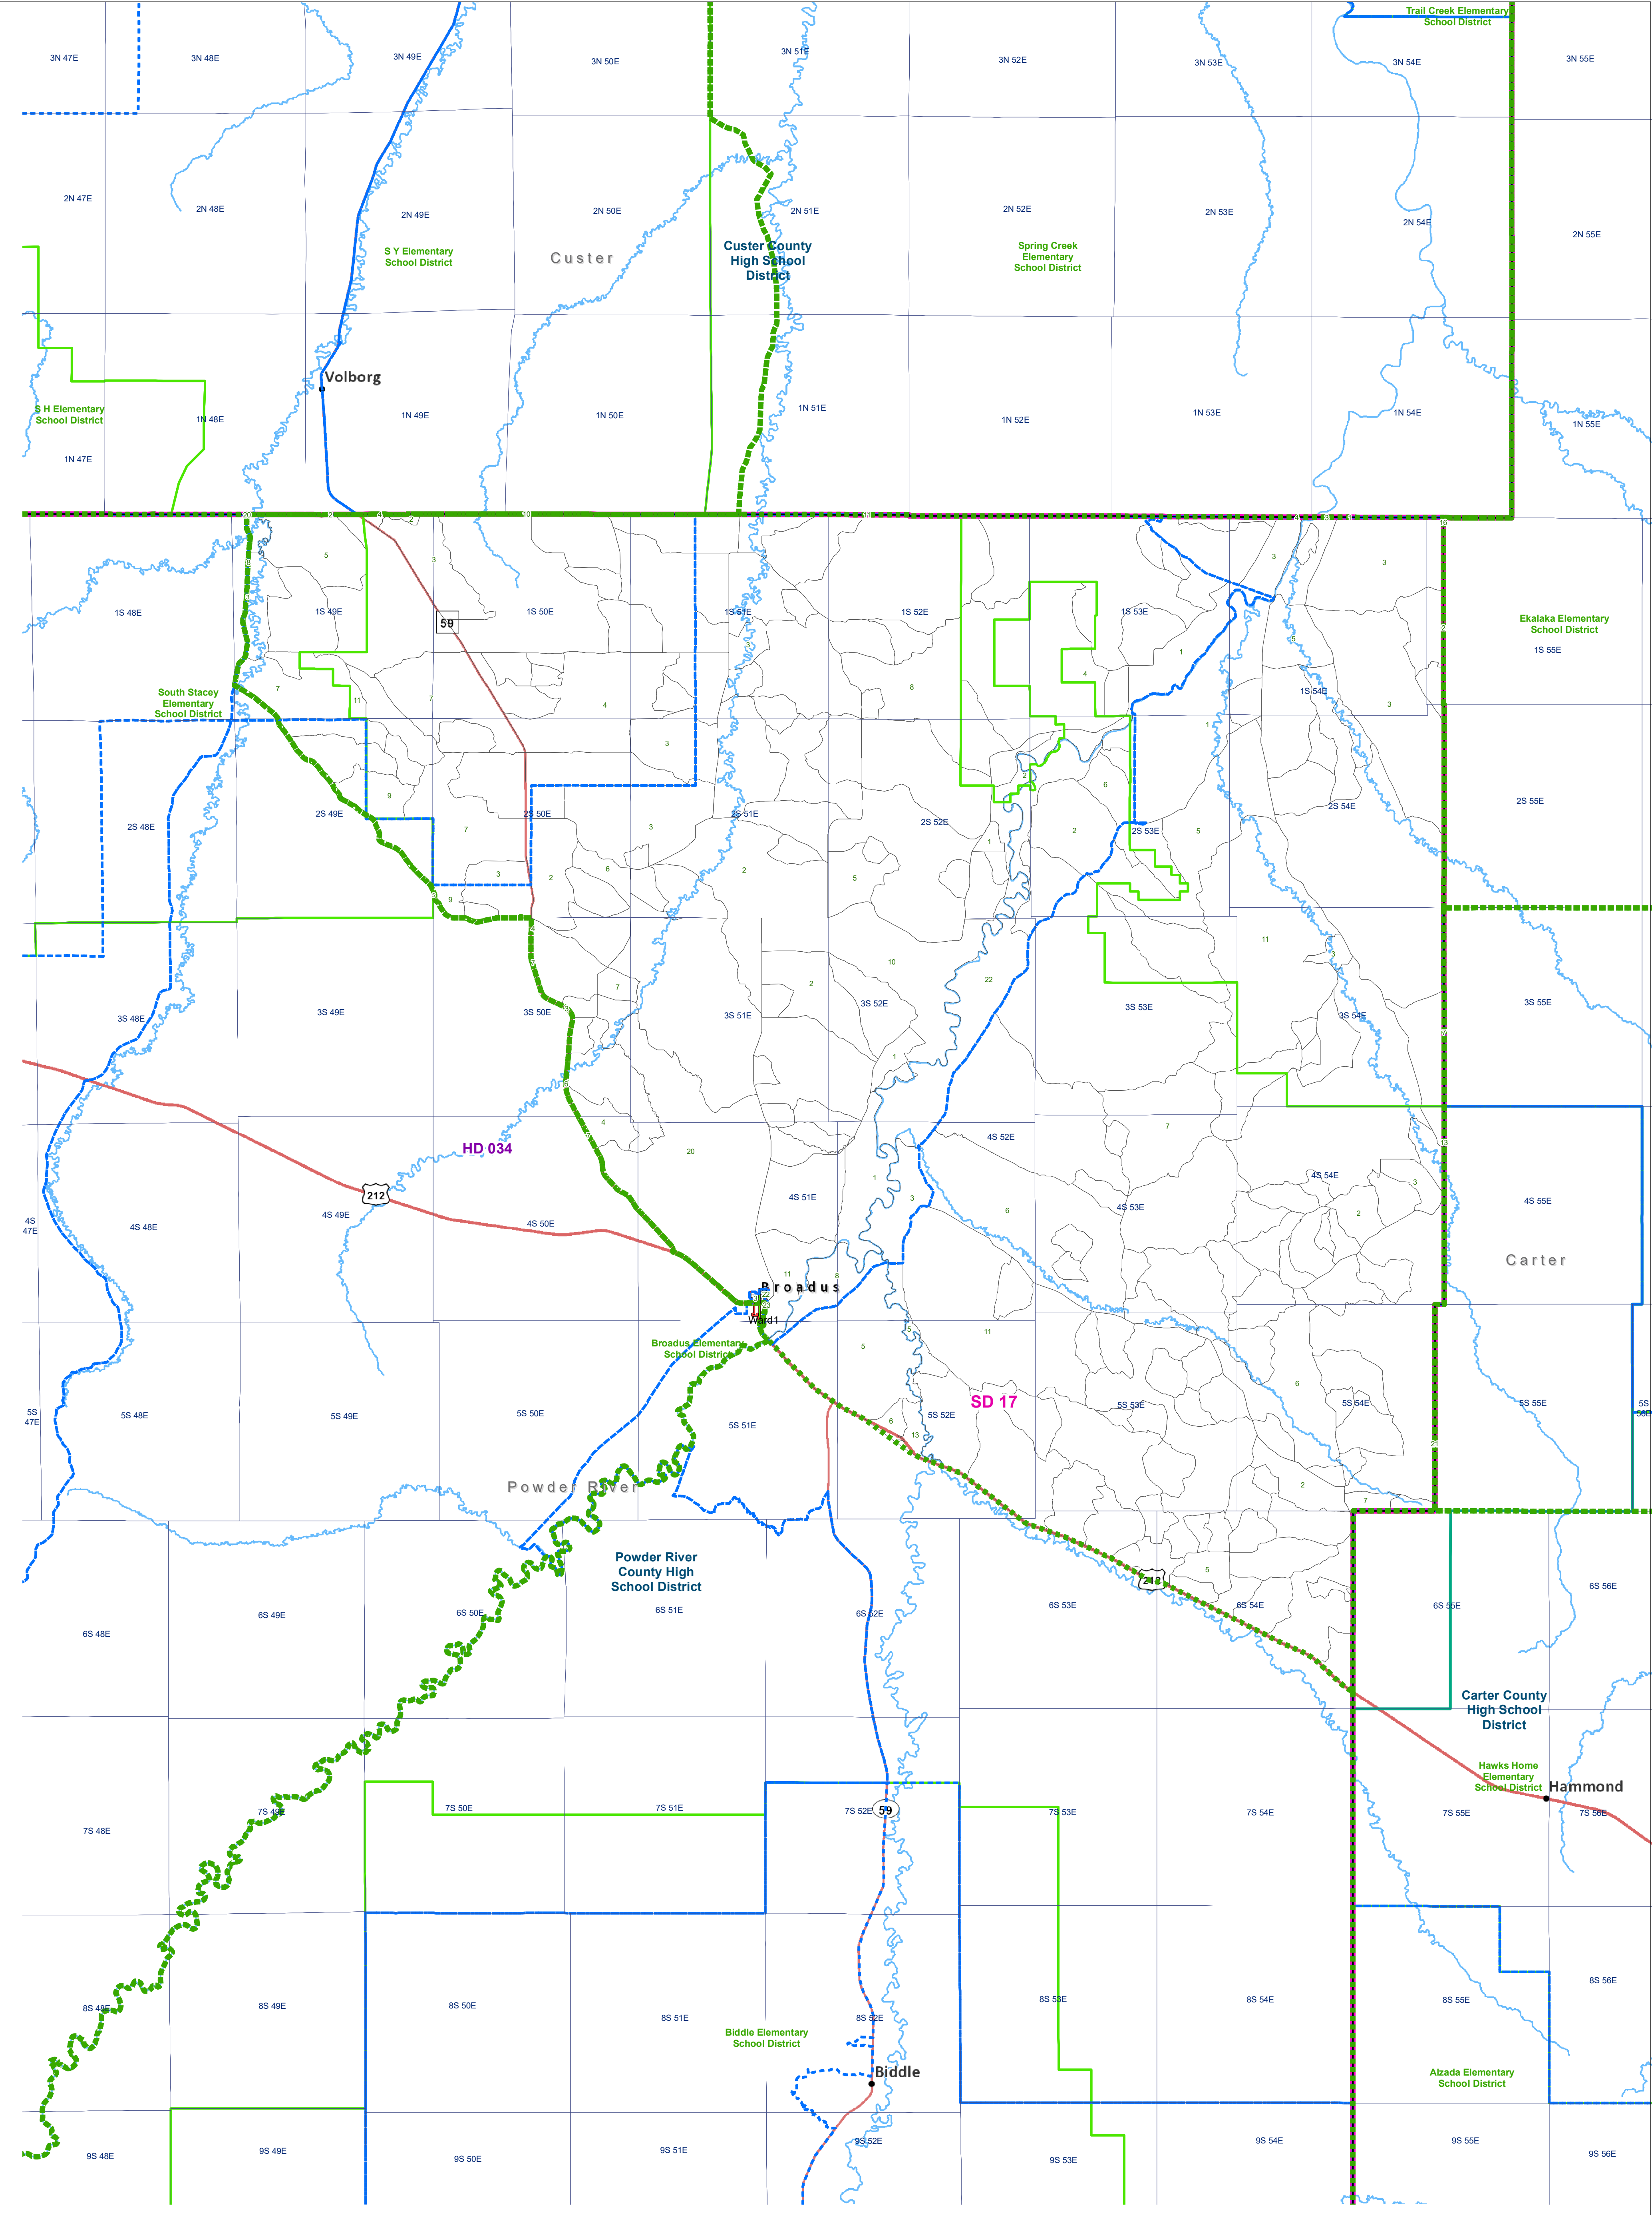

Powder River - District 1

County Commissioner Districts with 2020 Census Blocks

Total Population: 600

- County Commissioner Districts
- Voting Precincts
- Secondary School Districts
- Incorporated Cities and Towns
- Township Boundary
- Senate
- Elementary School Districts
- Wards
- Tribal Nations Reservations
- House
- Unified (K-12) School Districts
- 2020 Census Blocks with Total Population Labeled