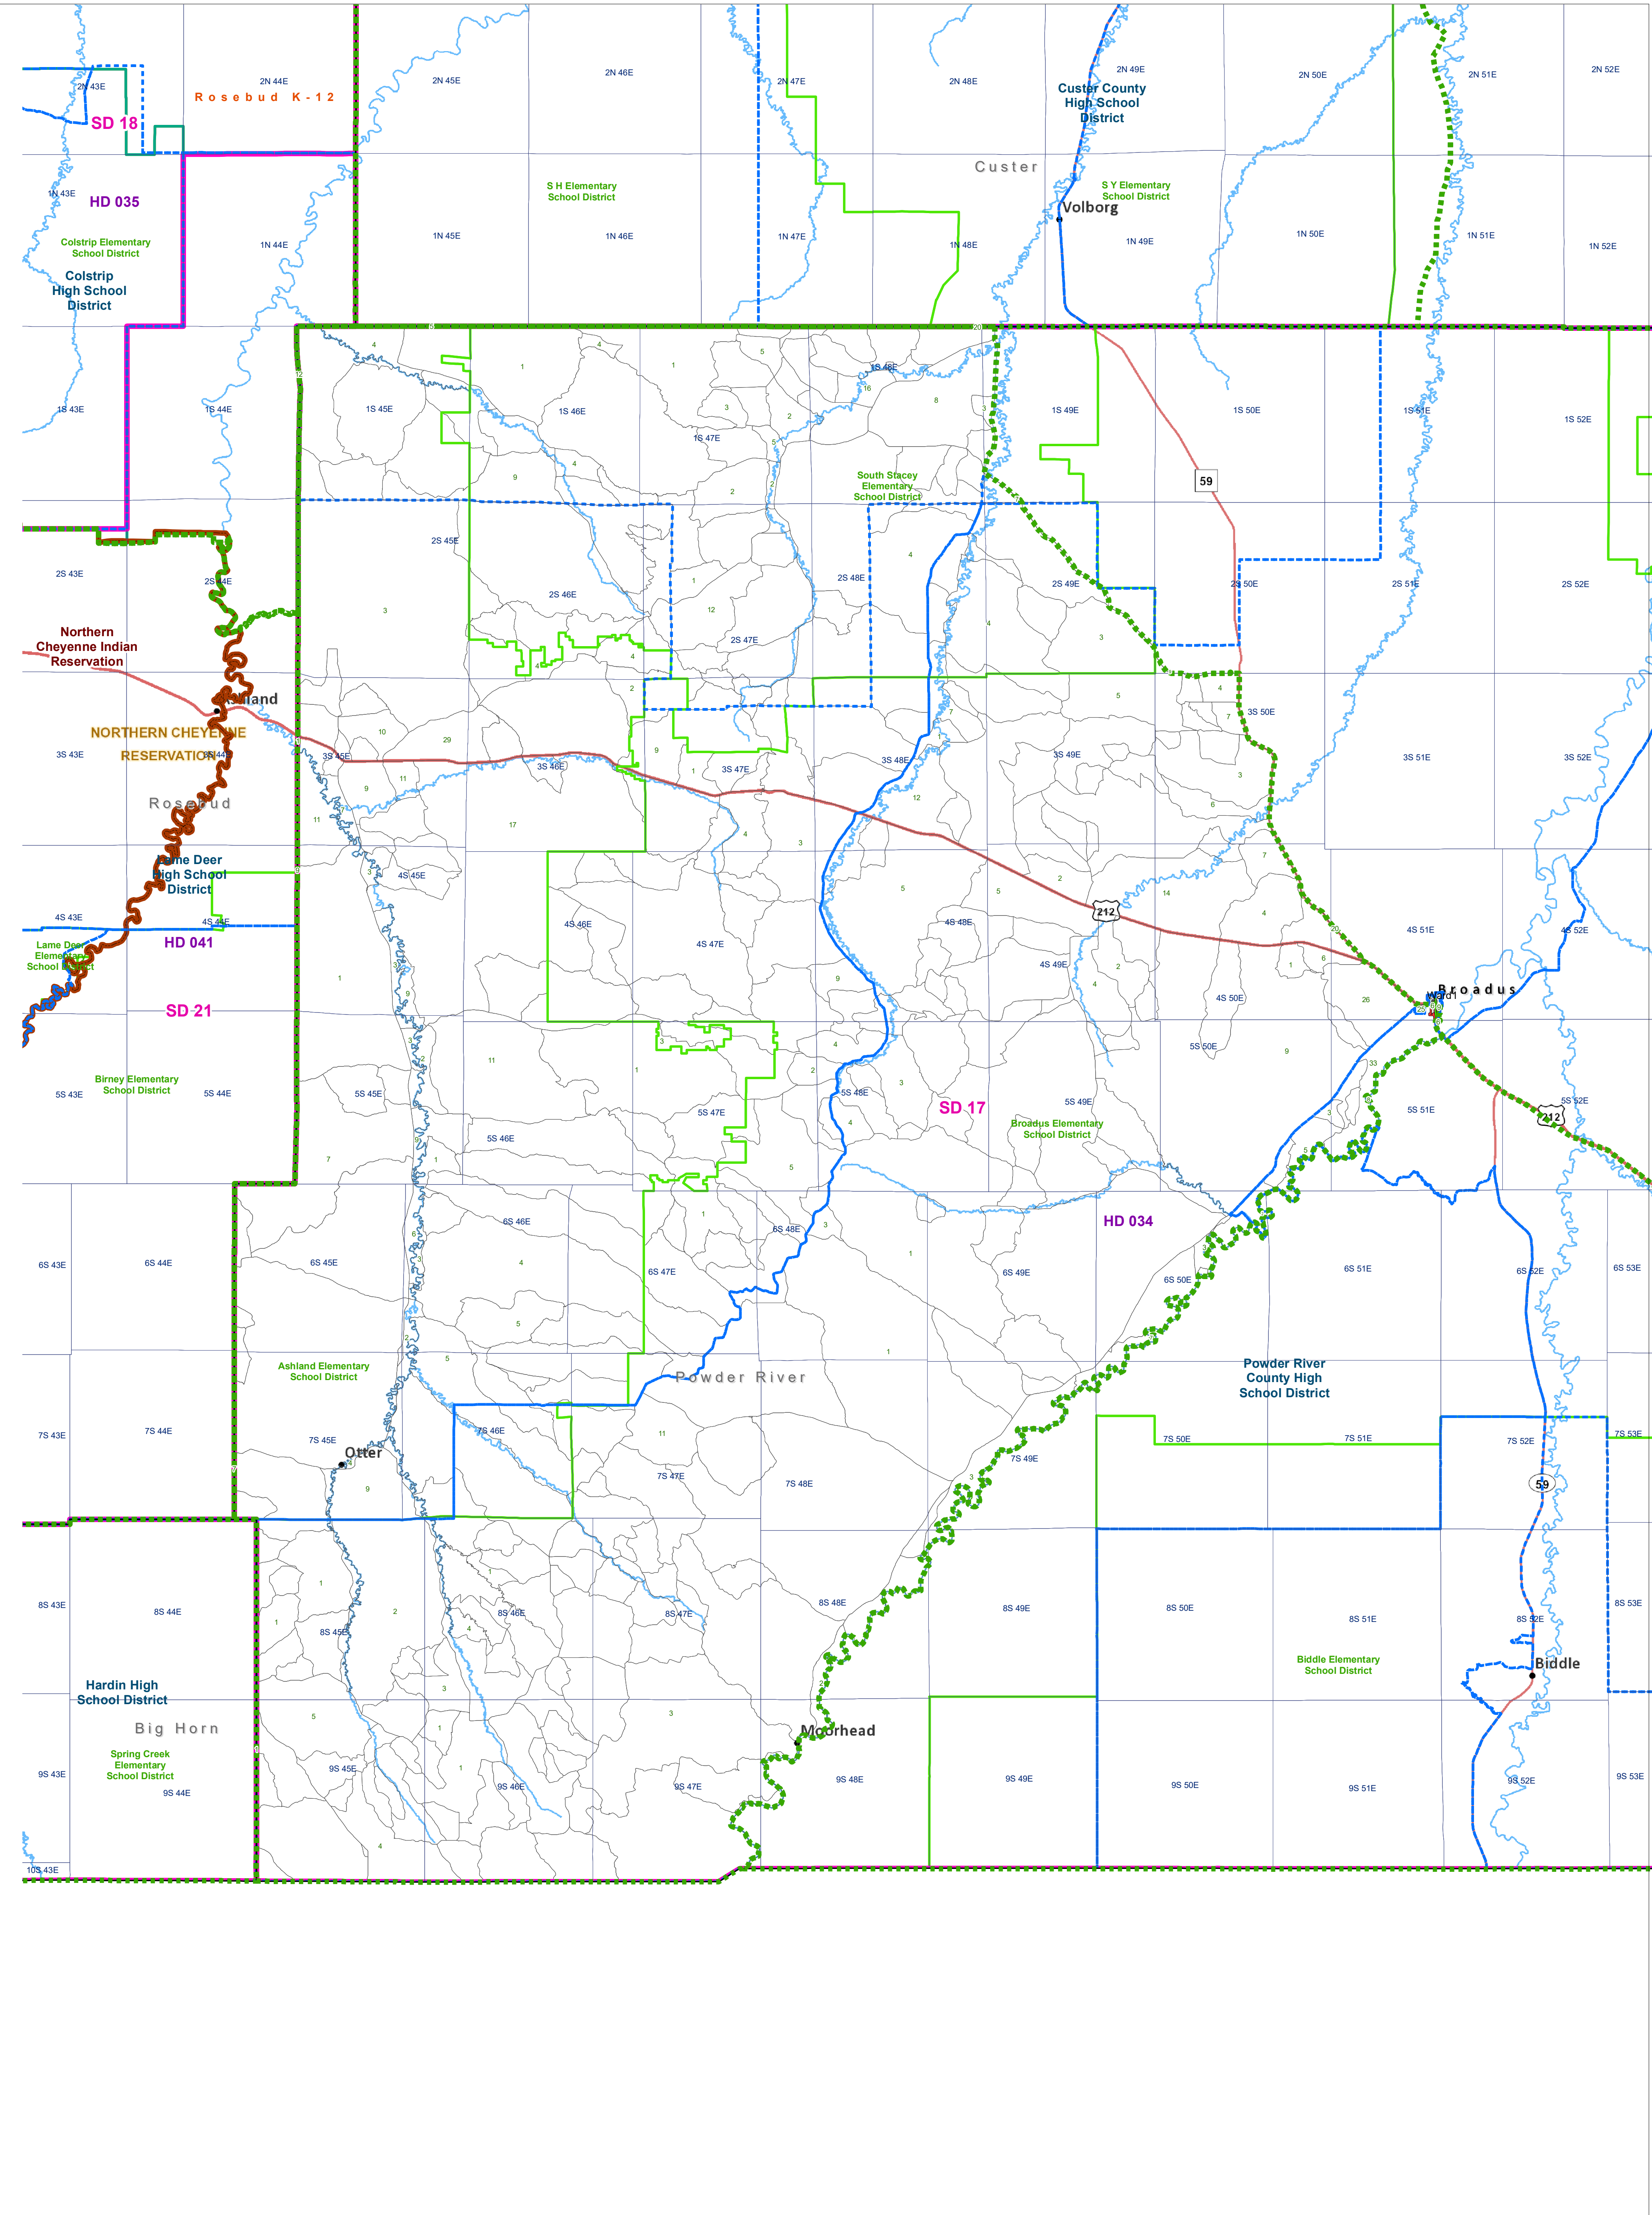

Powder River - District 3

County Commissioner Districts with 2020 Census Blocks

Total Population: 787

- County Commissioner Districts
- Voting Precincts
- Secondary School Districts
- Incorporated Cities and Towns
- Township Boundary
- Senate
- Elementary School Districts
- Wards
- Tribal Nations Reservations
- House
- Unified (K-12) School Districts
- 2020 Census Blocks with Total Population Labeled

Voting Precincts
 Montana State Library
 Created on 3/9/2023
 Meghan Burns | GeoEnabledElections@mt.gov
<https://geoenabled-elections-montana.hub.arcgis.com/>