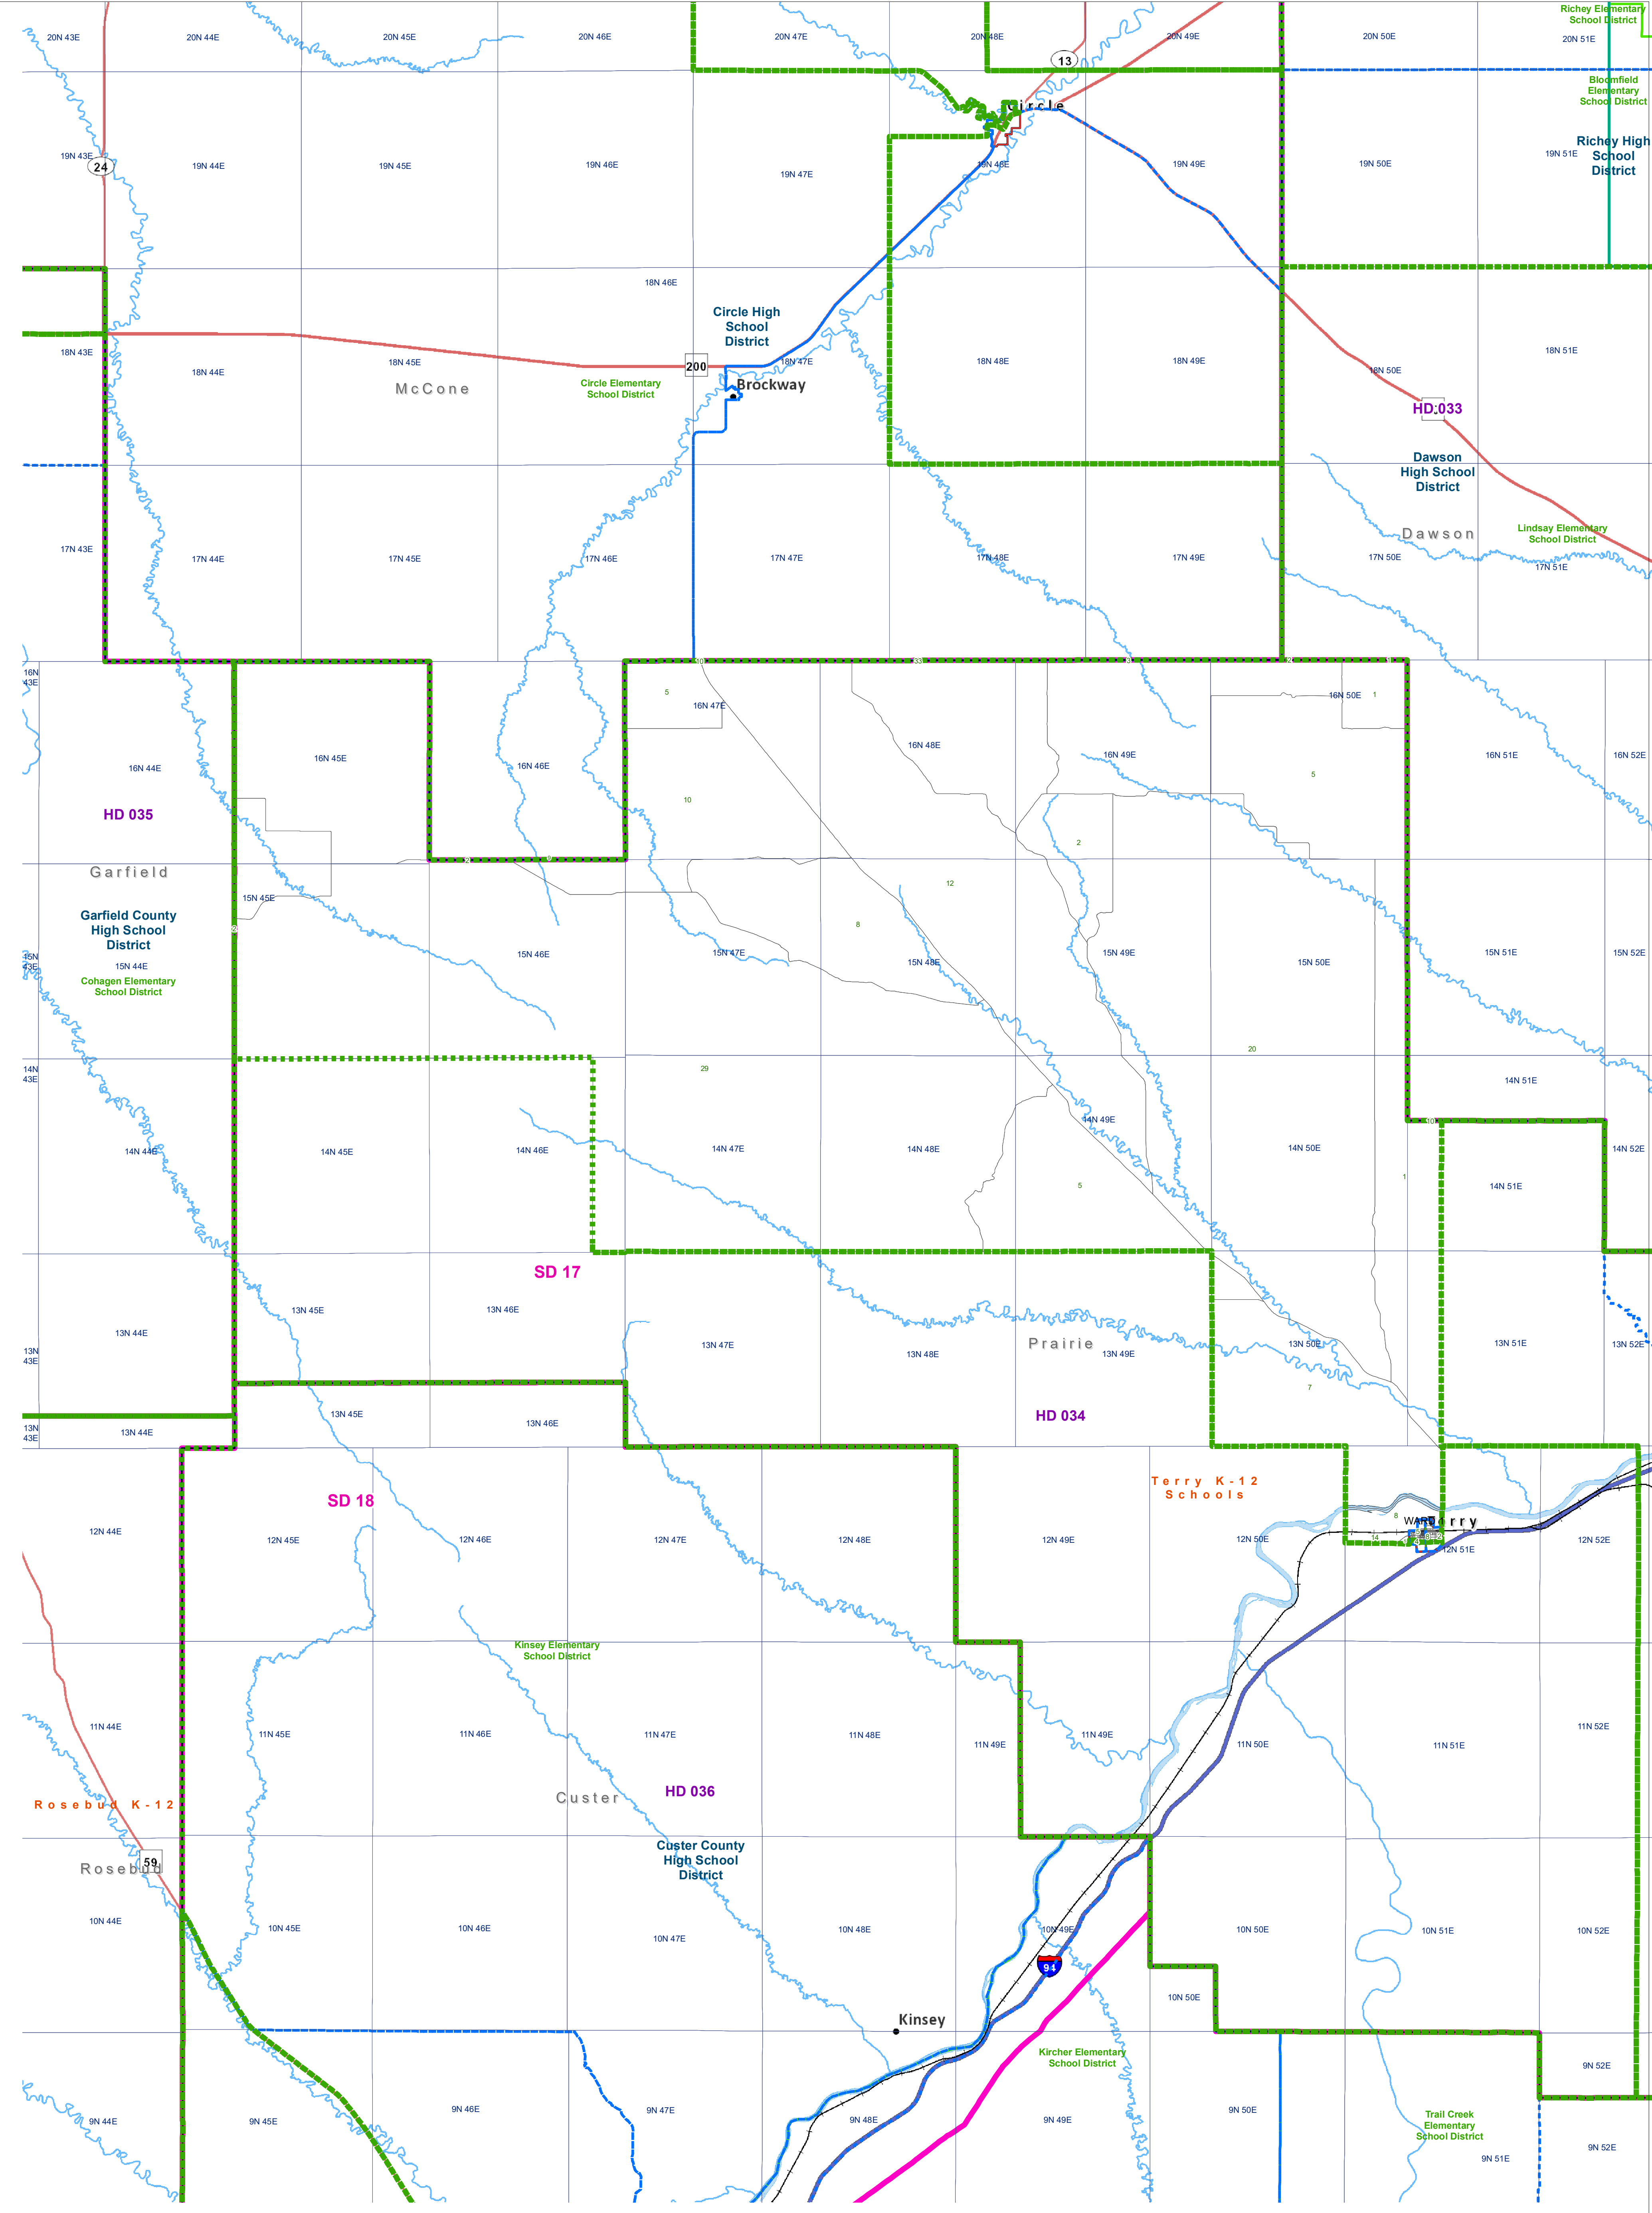

Prairie - COMMISSIONER DISTRICT #3

County Commissioner Districts with 2020 Census Blocks

Total Population: 393

- County Commissioner Districts
- Voting Precincts
- Secondary School Districts
- Incorporated Cities and Towns
- Township Boundary
- Senate
- Elementary School Districts
- Wards
- Tribal Nations Reservations
- House
- Unified (K-12) School Districts
- 2020 Census Blocks with Total Population Labeled

Voting Precincts
 Montana State Library
 Created on 3/9/2023
 Meghan Burns | GeoEnabledElections@mt.gov
<https://geoenabled-elections-montana.hub.arcgis.com/>