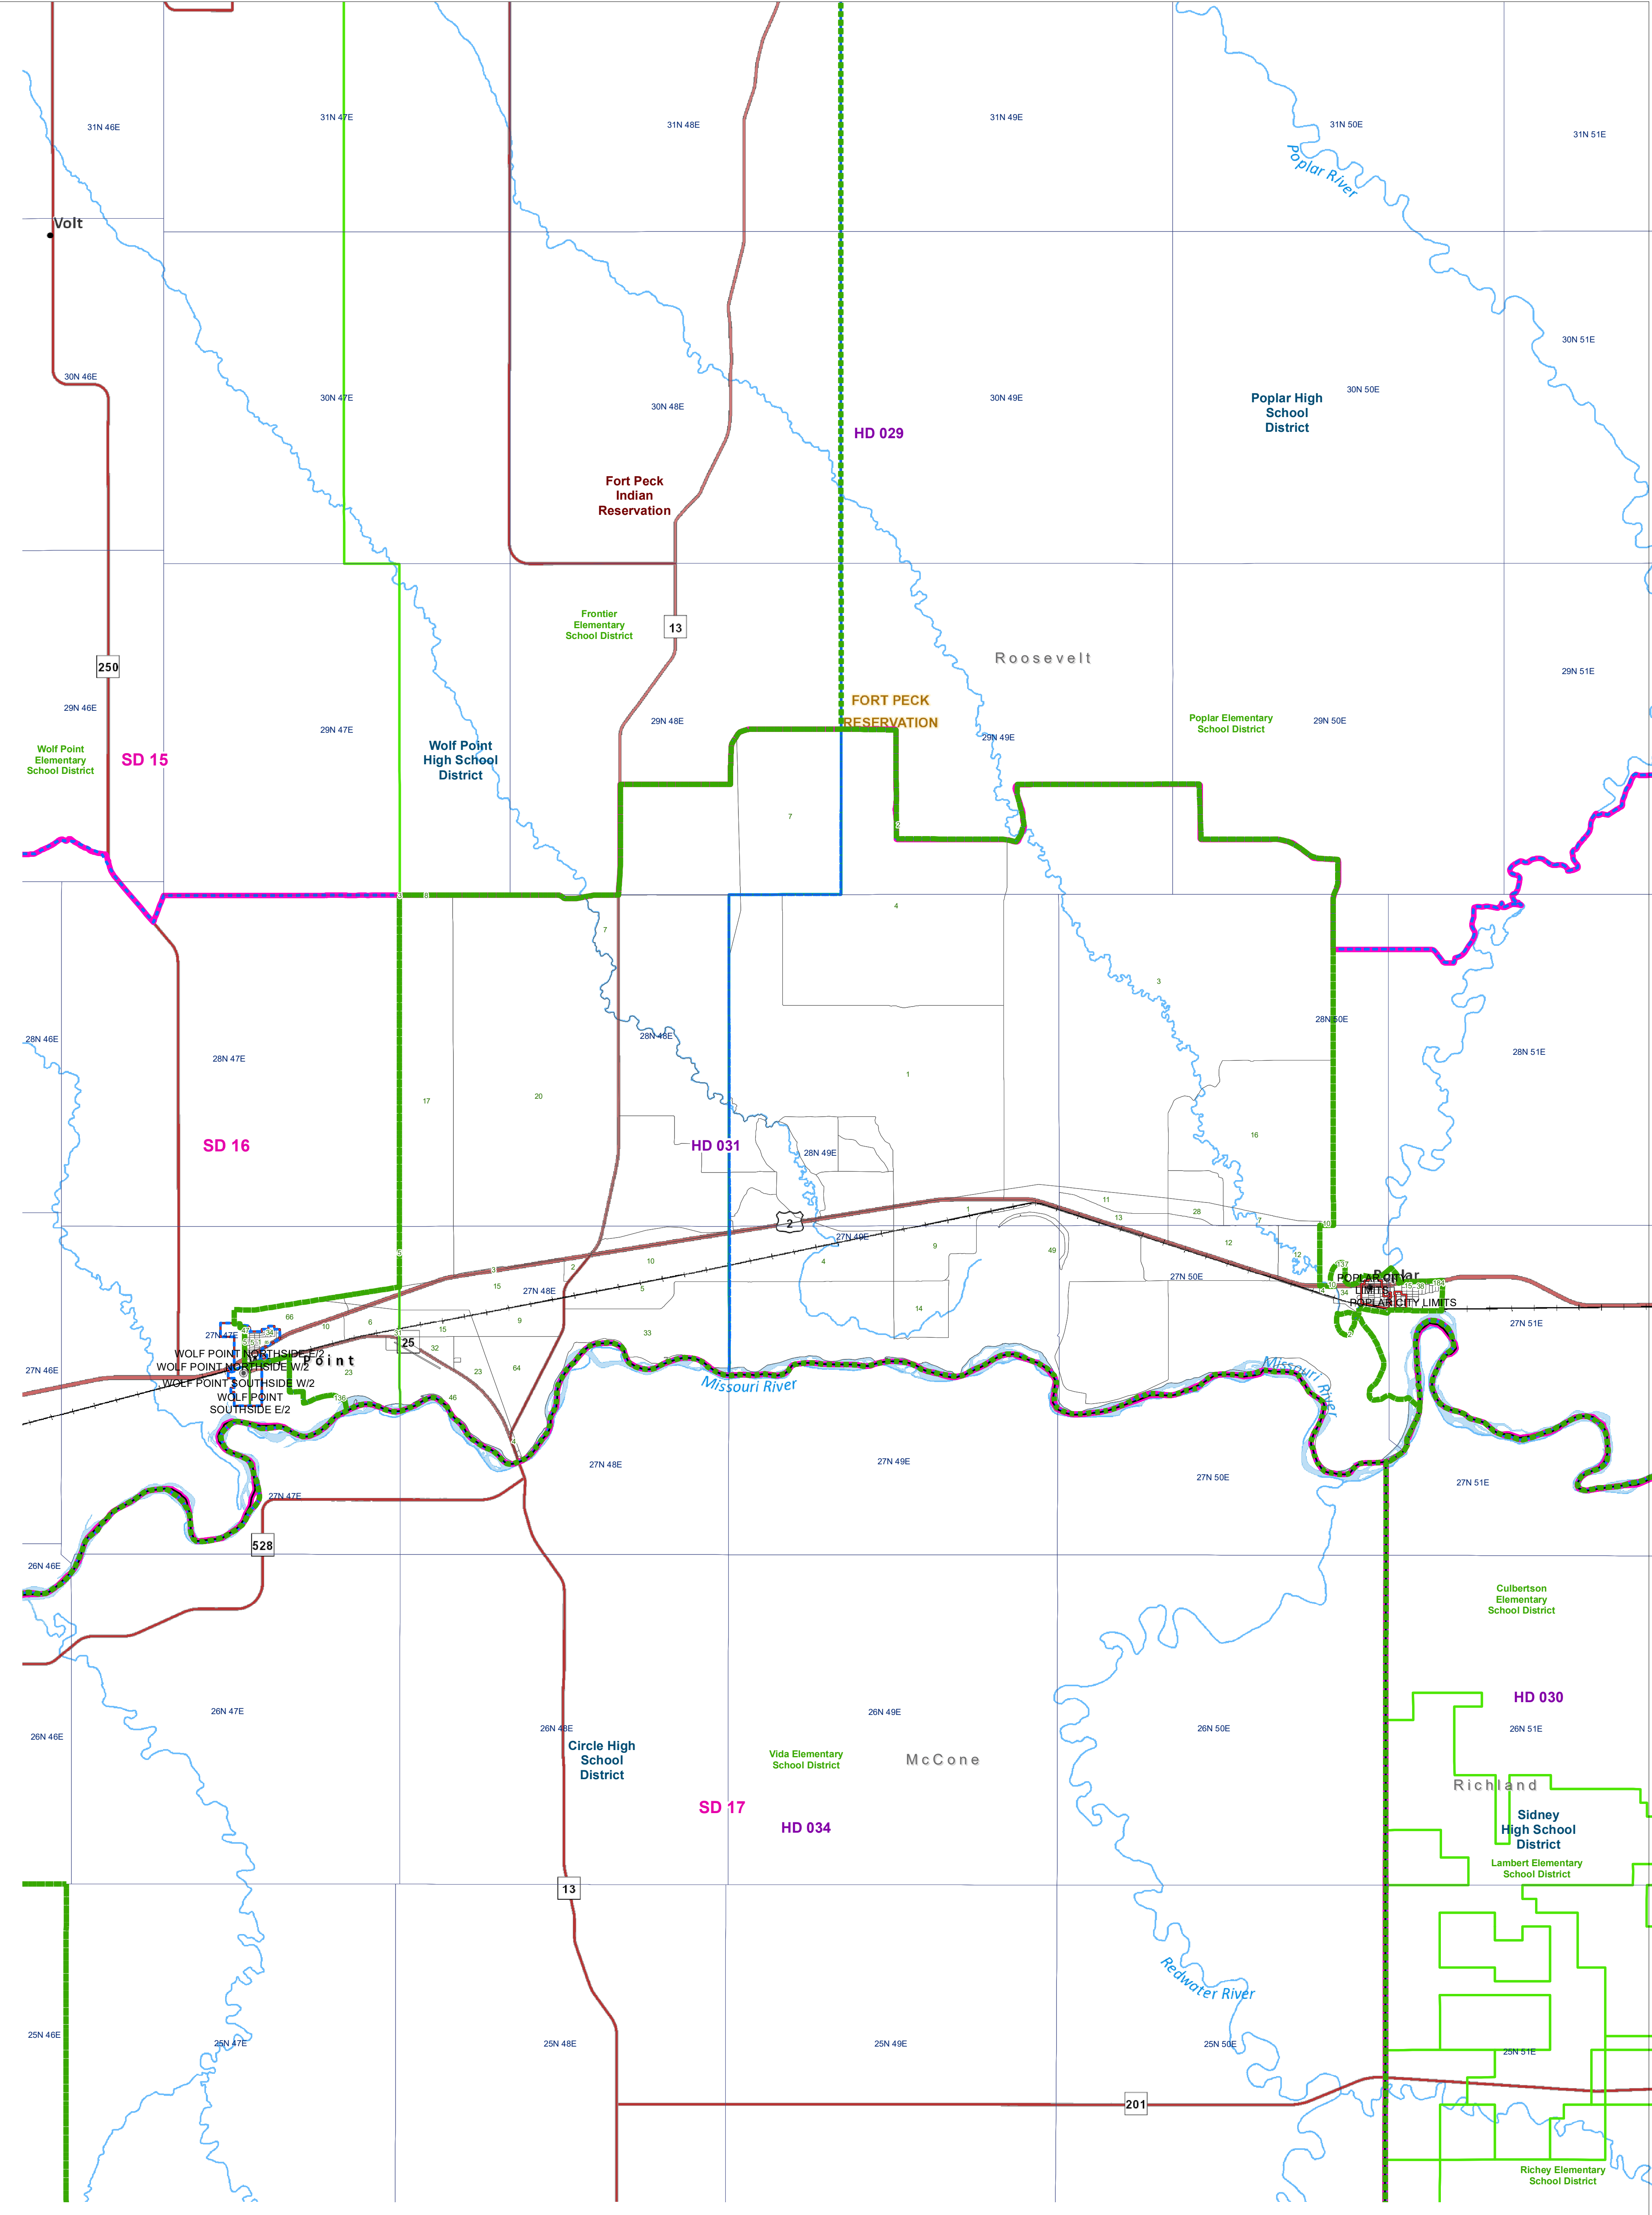

Roosevelt - 2

County Commissioner Districts with 2020 Census Blocks

Total Population: 3,418

- County Commissioner Districts
- Voting Precincts
- Secondary School Districts
- Incorporated Cities and Towns
- Township Boundary
- Senate
- Elementary School Districts
- Wards
- Tribal Nations Reservations
- House
- Unified (K-12) School Districts
- 2020 Census Blocks with Total Population Labeled

Voting Precincts
 Montana State Library
 Created on 3/9/2023
 Meghan Burns | GeoEnabledElections@mt.gov
<https://geoenabled-elections-montana.hub.arcgis.com/>