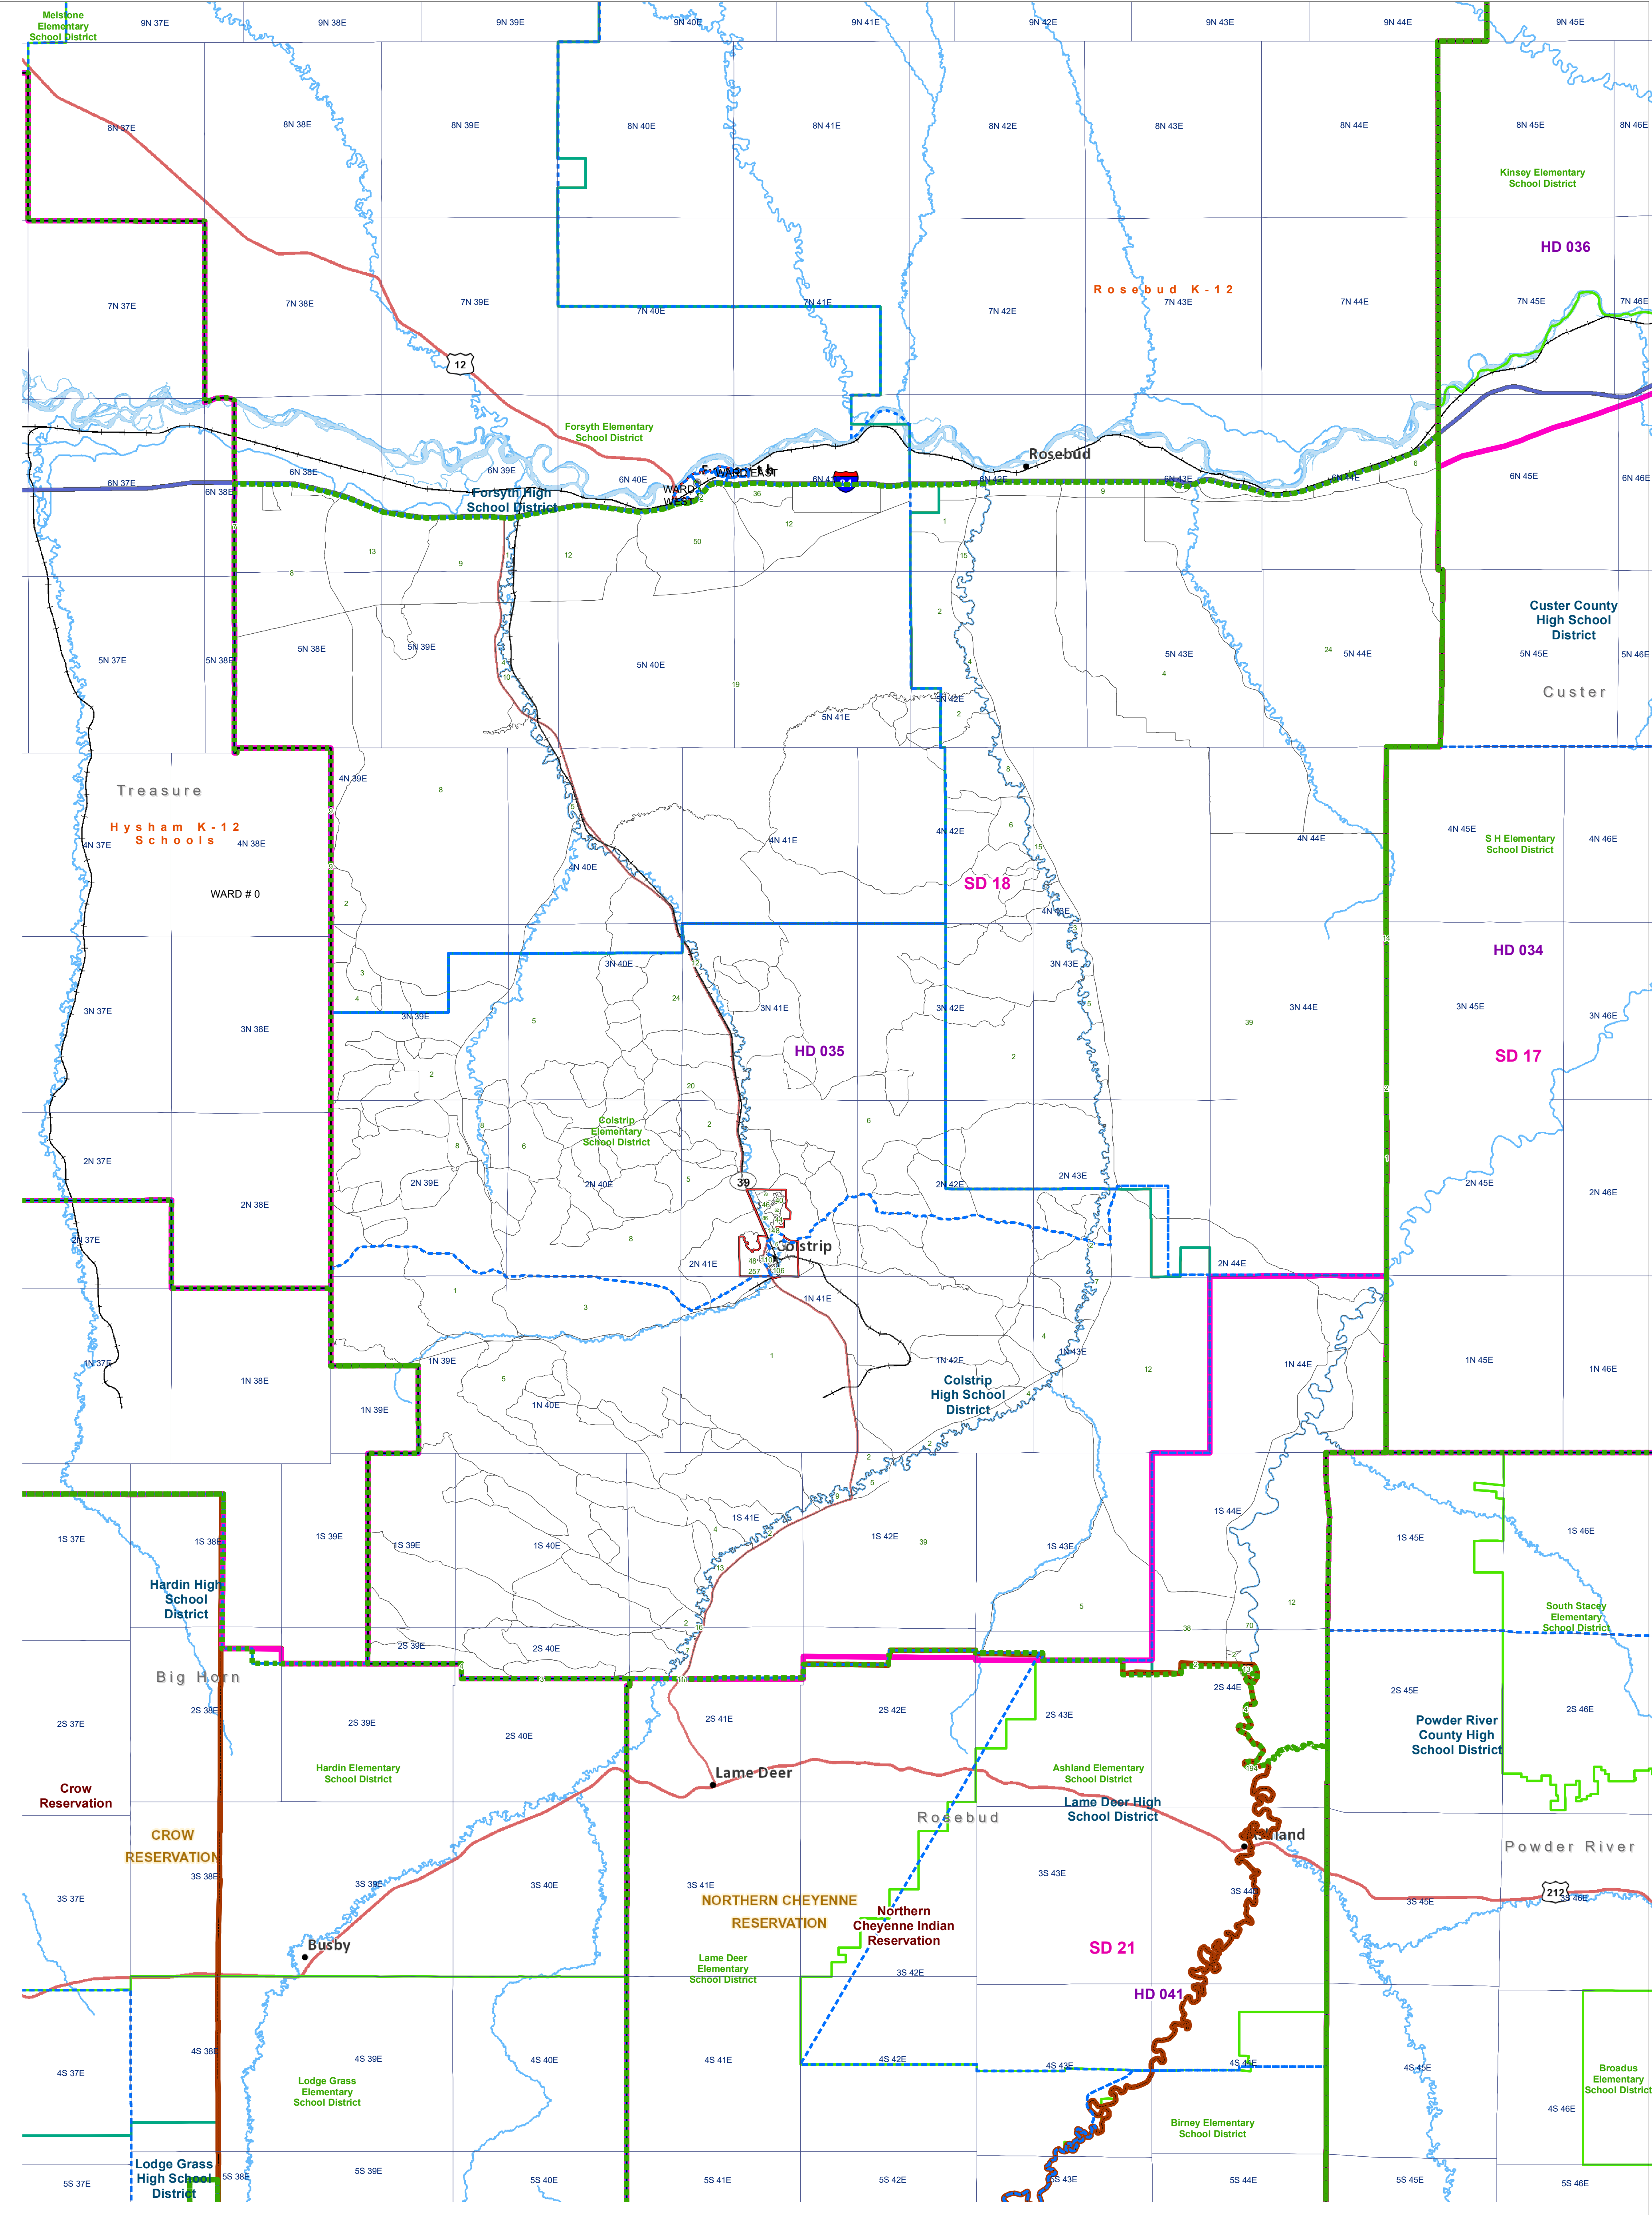

Rosebud - District 2

County Commissioner Districts with 2020 Census Blocks

Total Population: 2,814

- County Commissioner Districts
- Voting Precincts
- Secondary School Districts
- Incorporated Cities and Towns
- Township Boundary
- Senate
- Elementary School Districts
- Wards
- Tribal Nations Reservations
- House
- Unified (K-12) School Districts
- 2020 Census Blocks with Total Population Labeled

Voting Precincts
 Montana State Library
 Created on 3/9/2023
 Meghan Burns | GeoEnabledElections@mt.gov
<https://geoenabled-elections-montana.hub.arcgis.com/>