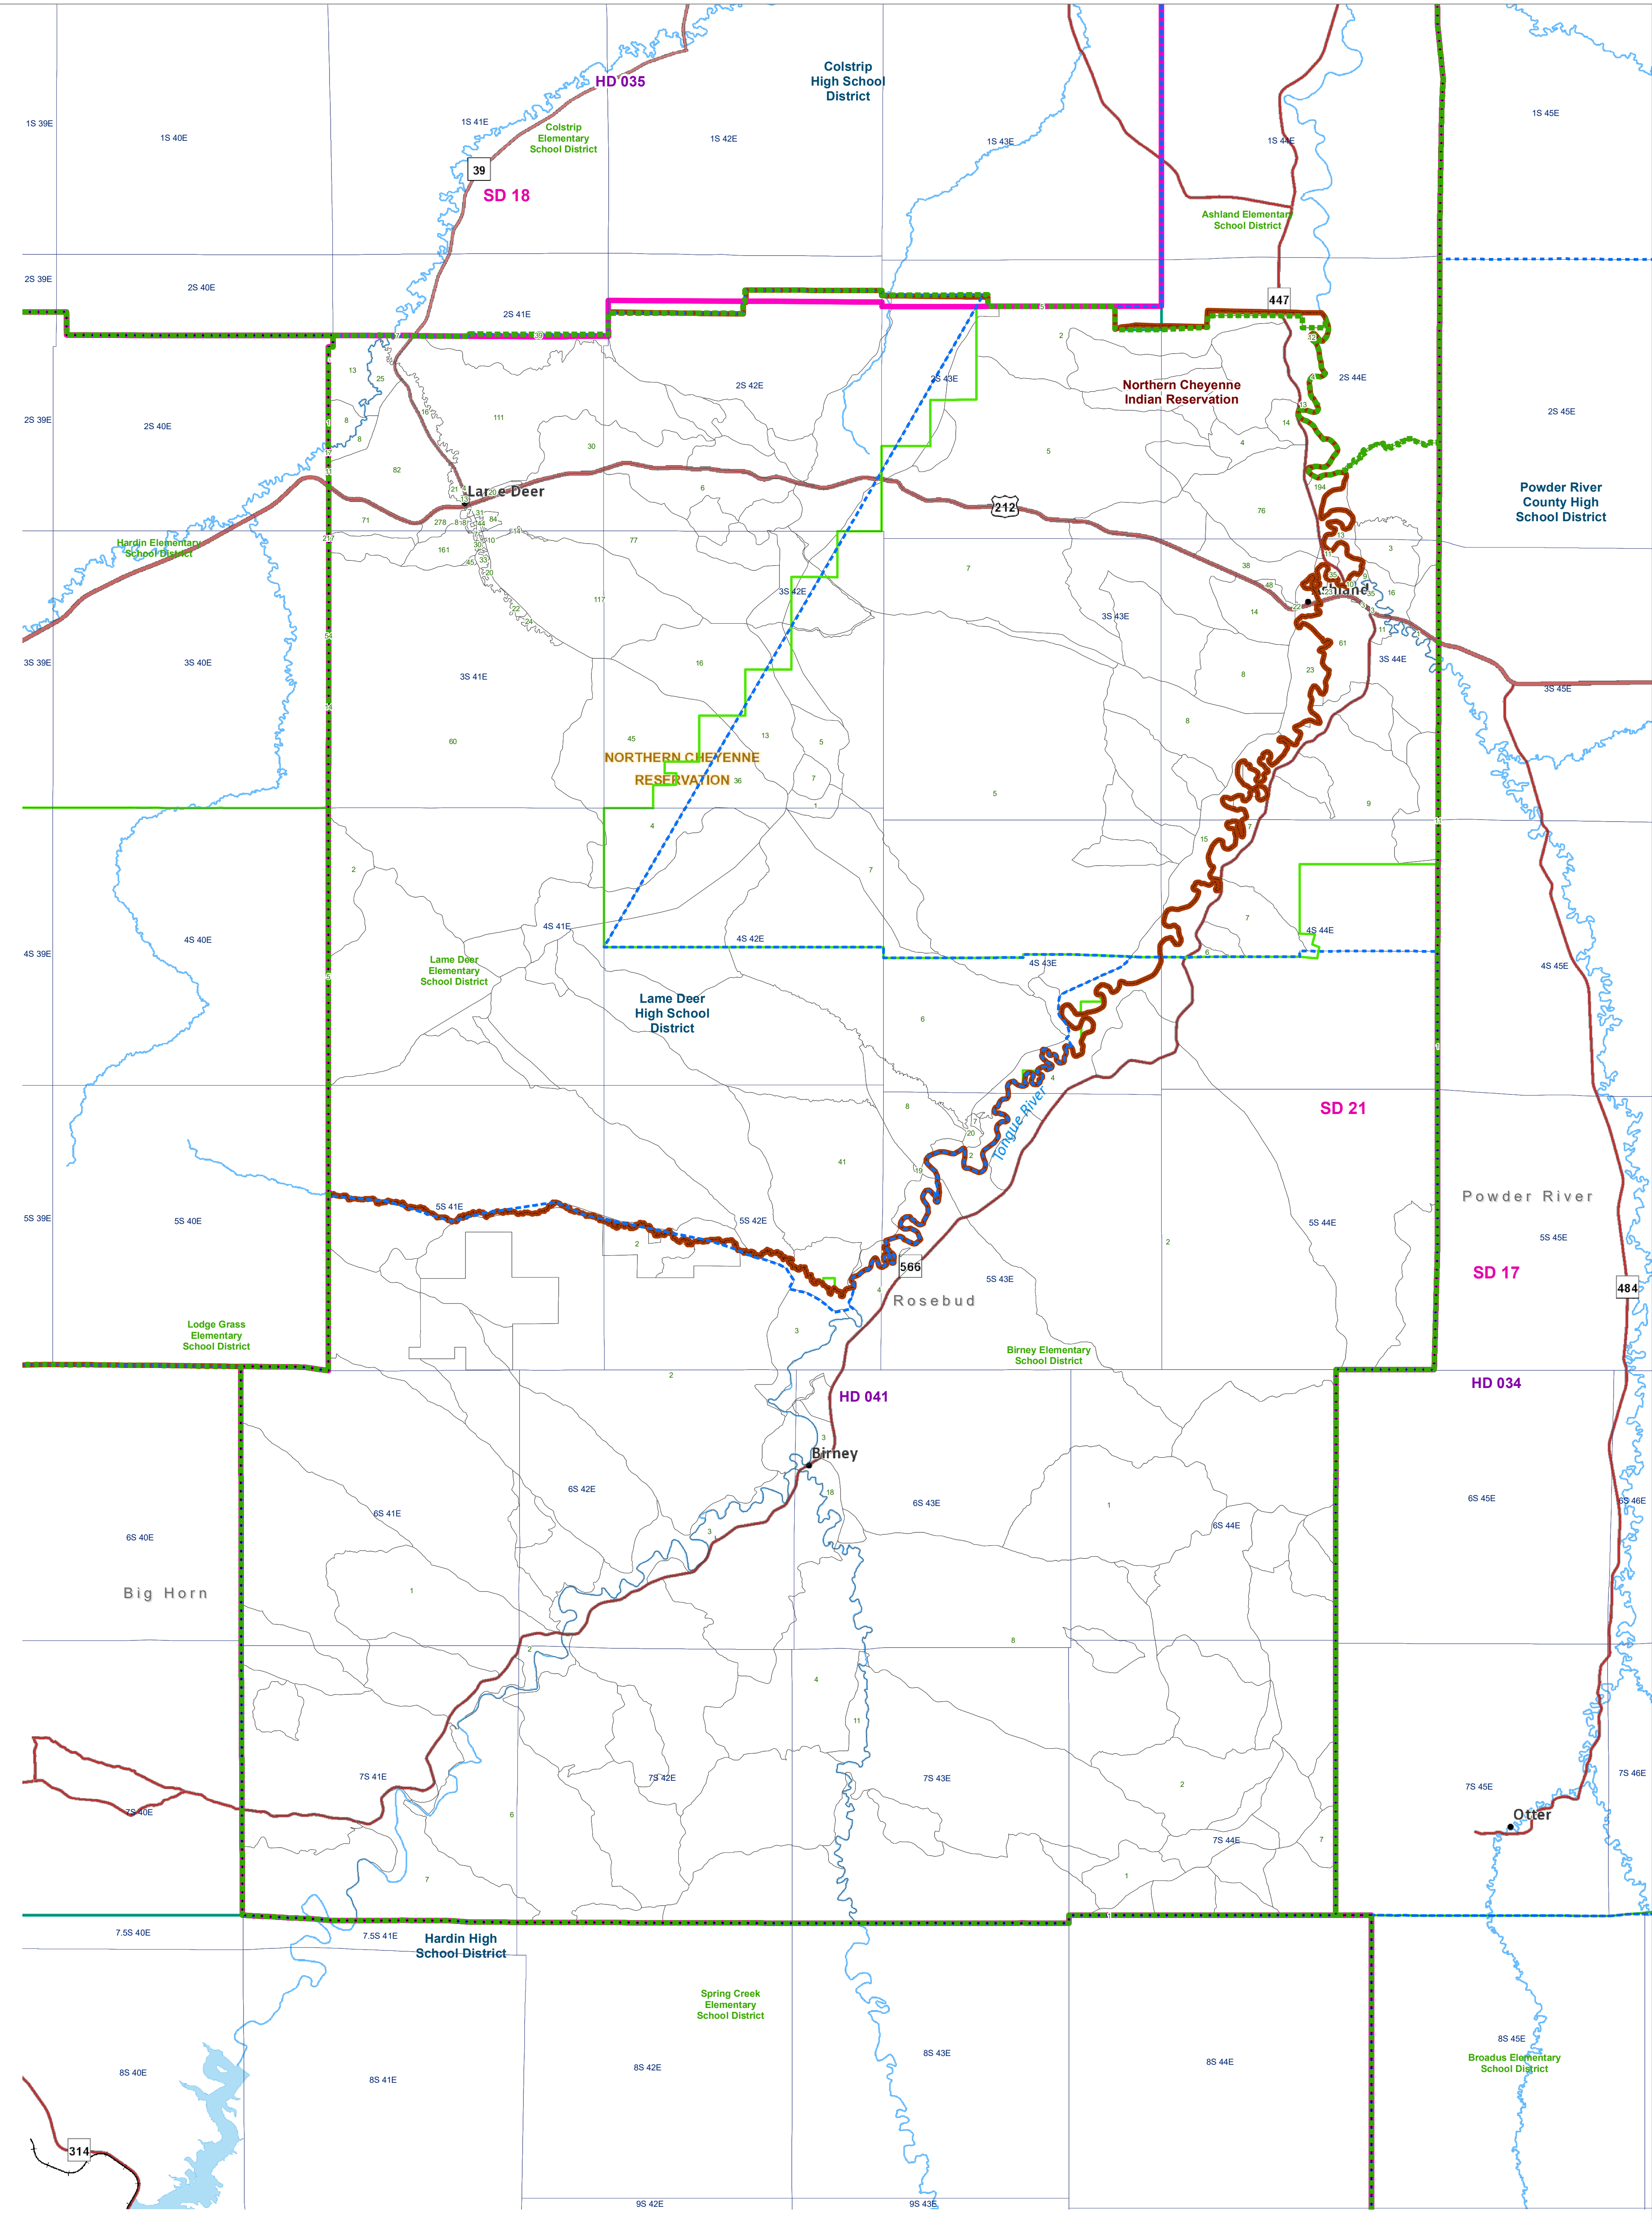

Rosebud - District 3

County Commissioner Districts with 2020 Census Blocks

Total Population: 3,155

- County Commissioner Districts
- Voting Precincts
- Secondary School Districts
- Incorporated Cities and Towns
- Township Boundary
- Senate
- Elementary School Districts
- Wards
- Tribal Nations Reservations
- House
- Unified (K-12) School Districts
- 2020 Census Blocks with Total Population Labeled

Voting Precincts
 Montana State Library
 Created on 3/9/2023
 Meghan Burns | GeoEnabledElections@mt.gov
<https://geoenabled-elections-montana.hub.arcgis.com/>