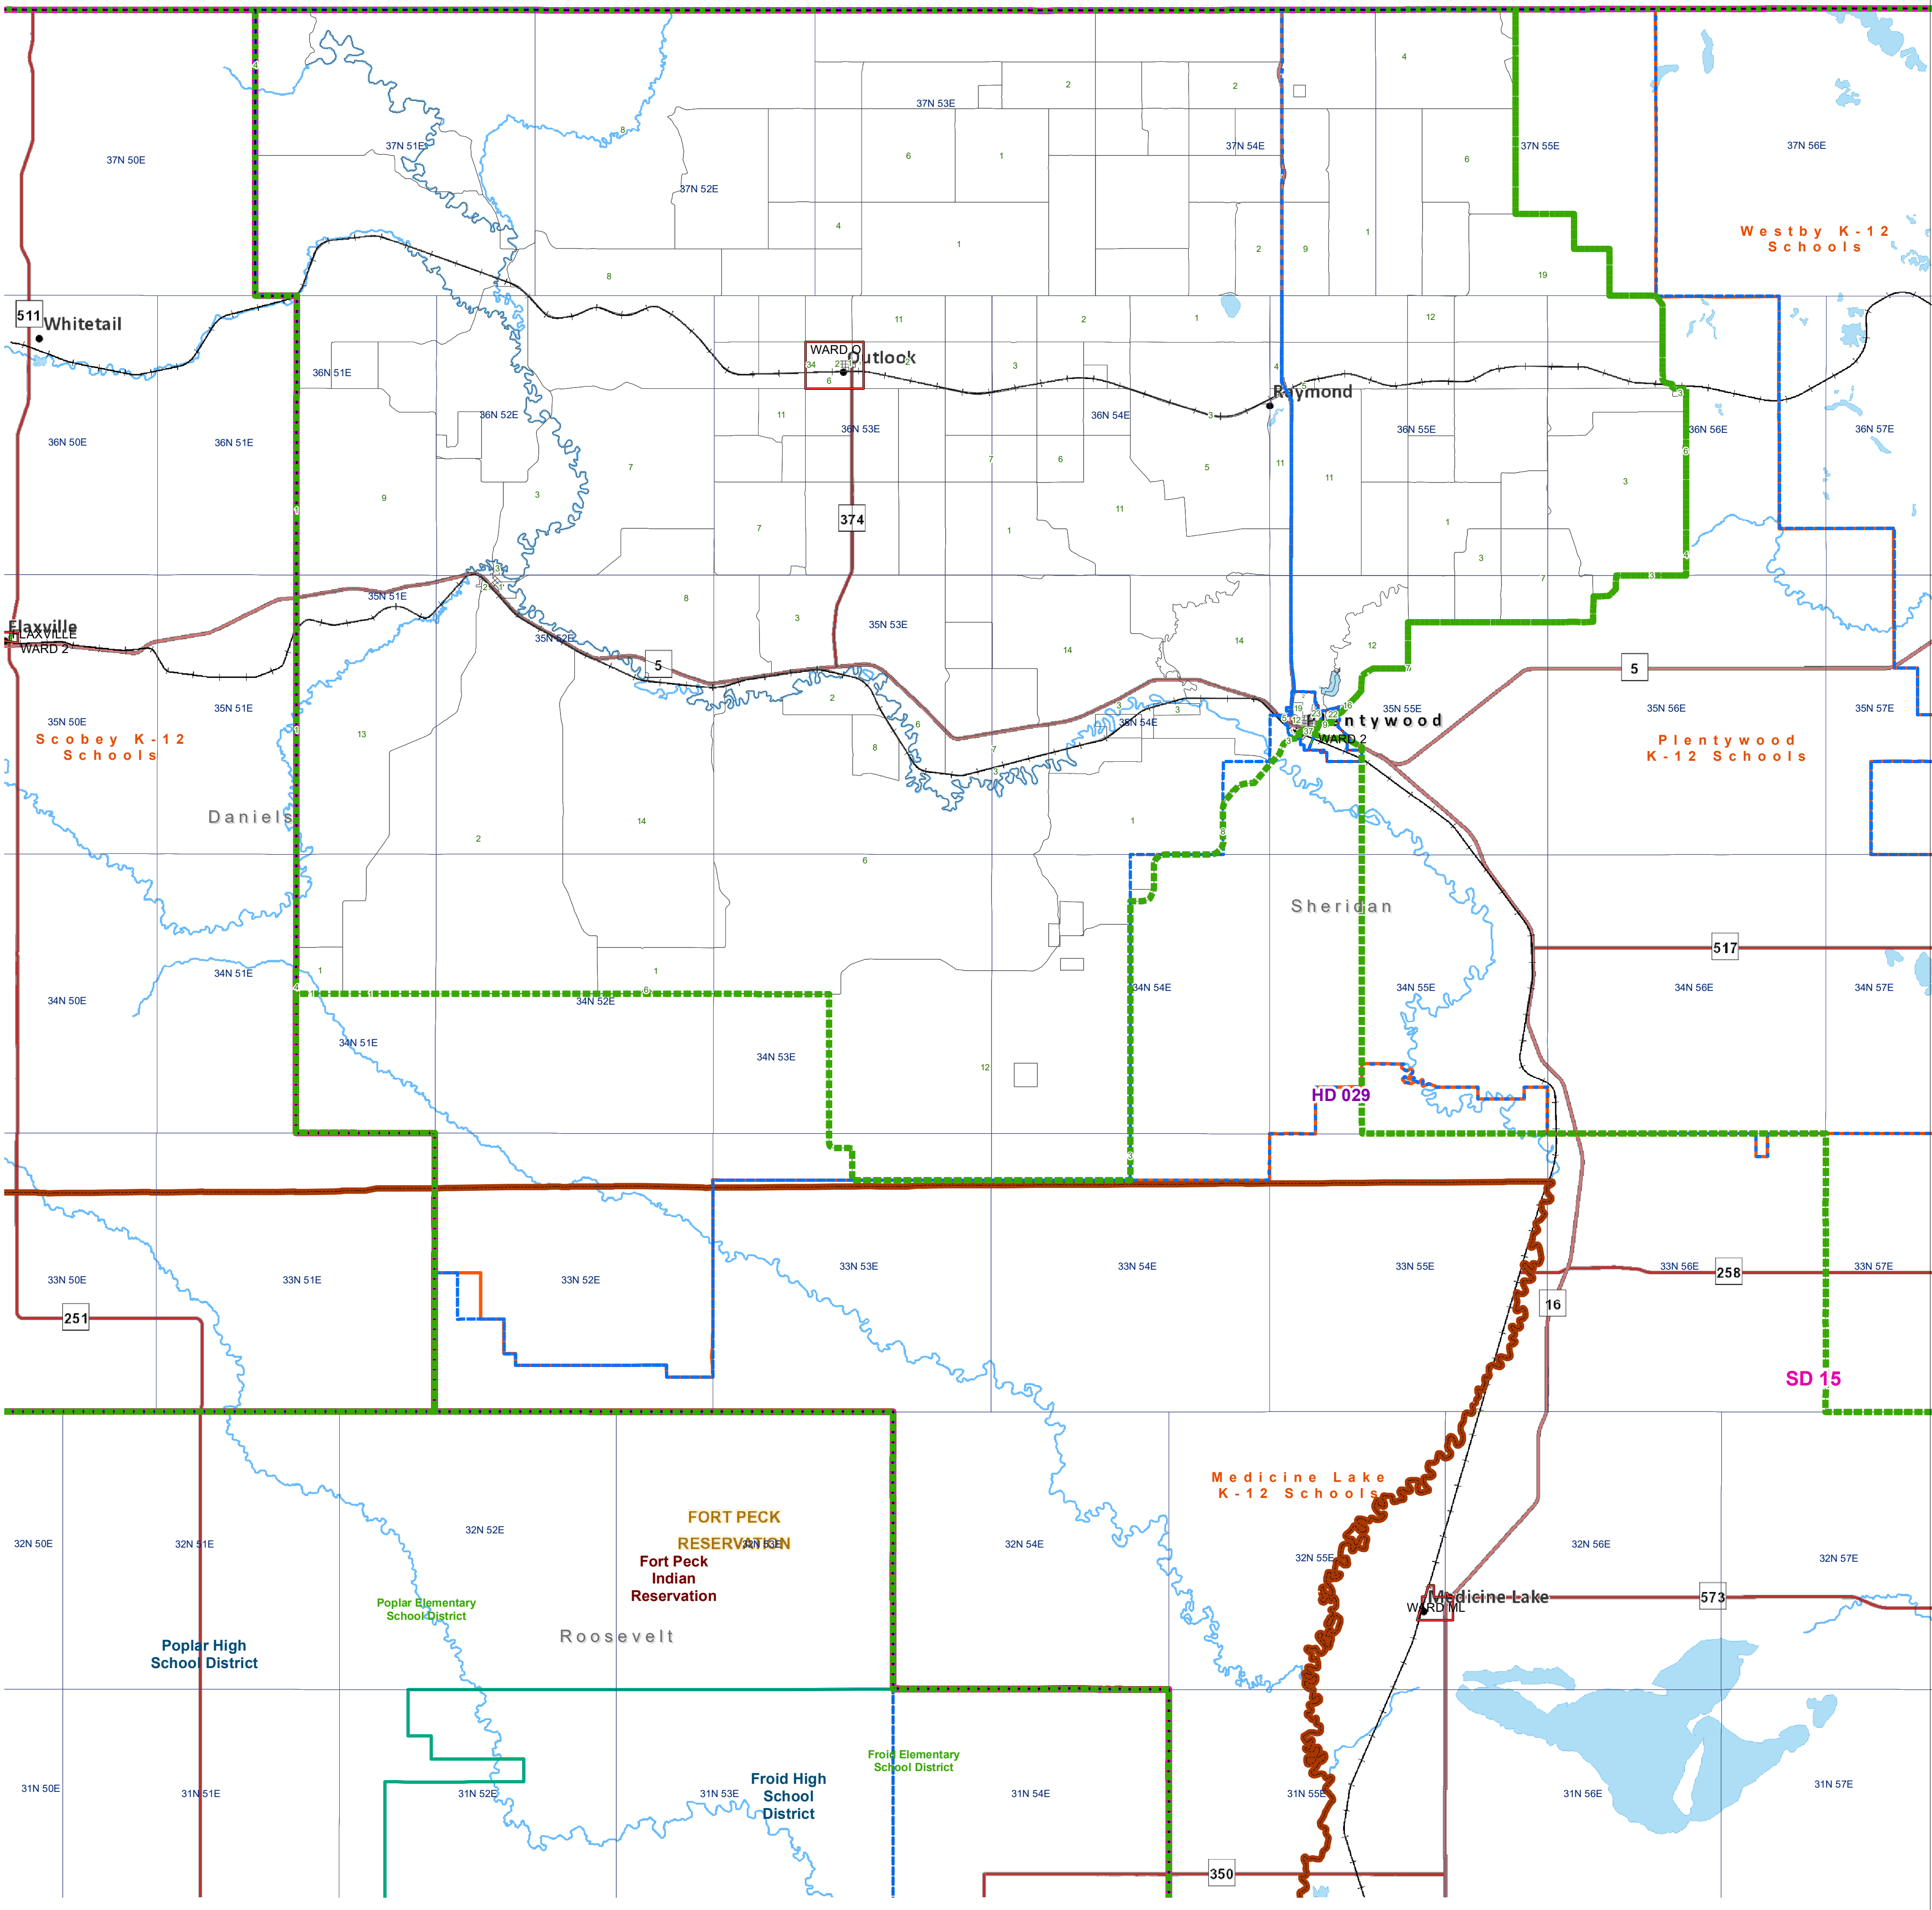

Sheridan - COMMIS #1  
 County Commissioner Districts with 2020 Census Blocks  
 Total Population: 1,233

- County Commissioner Districts
- Voting Precincts
- Secondary School Districts
- Incorporated Cities and Towns
- Township Boundary
- Senate
- Elementary School Districts
- Wards
- Tribal Nations Reservations
- House
- Unified (K-12) School Districts
- 2020 Census Blocks with Total Population Labeled

Voting Precincts  
 Montana State Library  
 Created on 3/9/2023  
 Meghan Burns | GeoEnabledElections@mt.gov  
<https://geoenabled-elections-montana.hub.arcgis.com/>