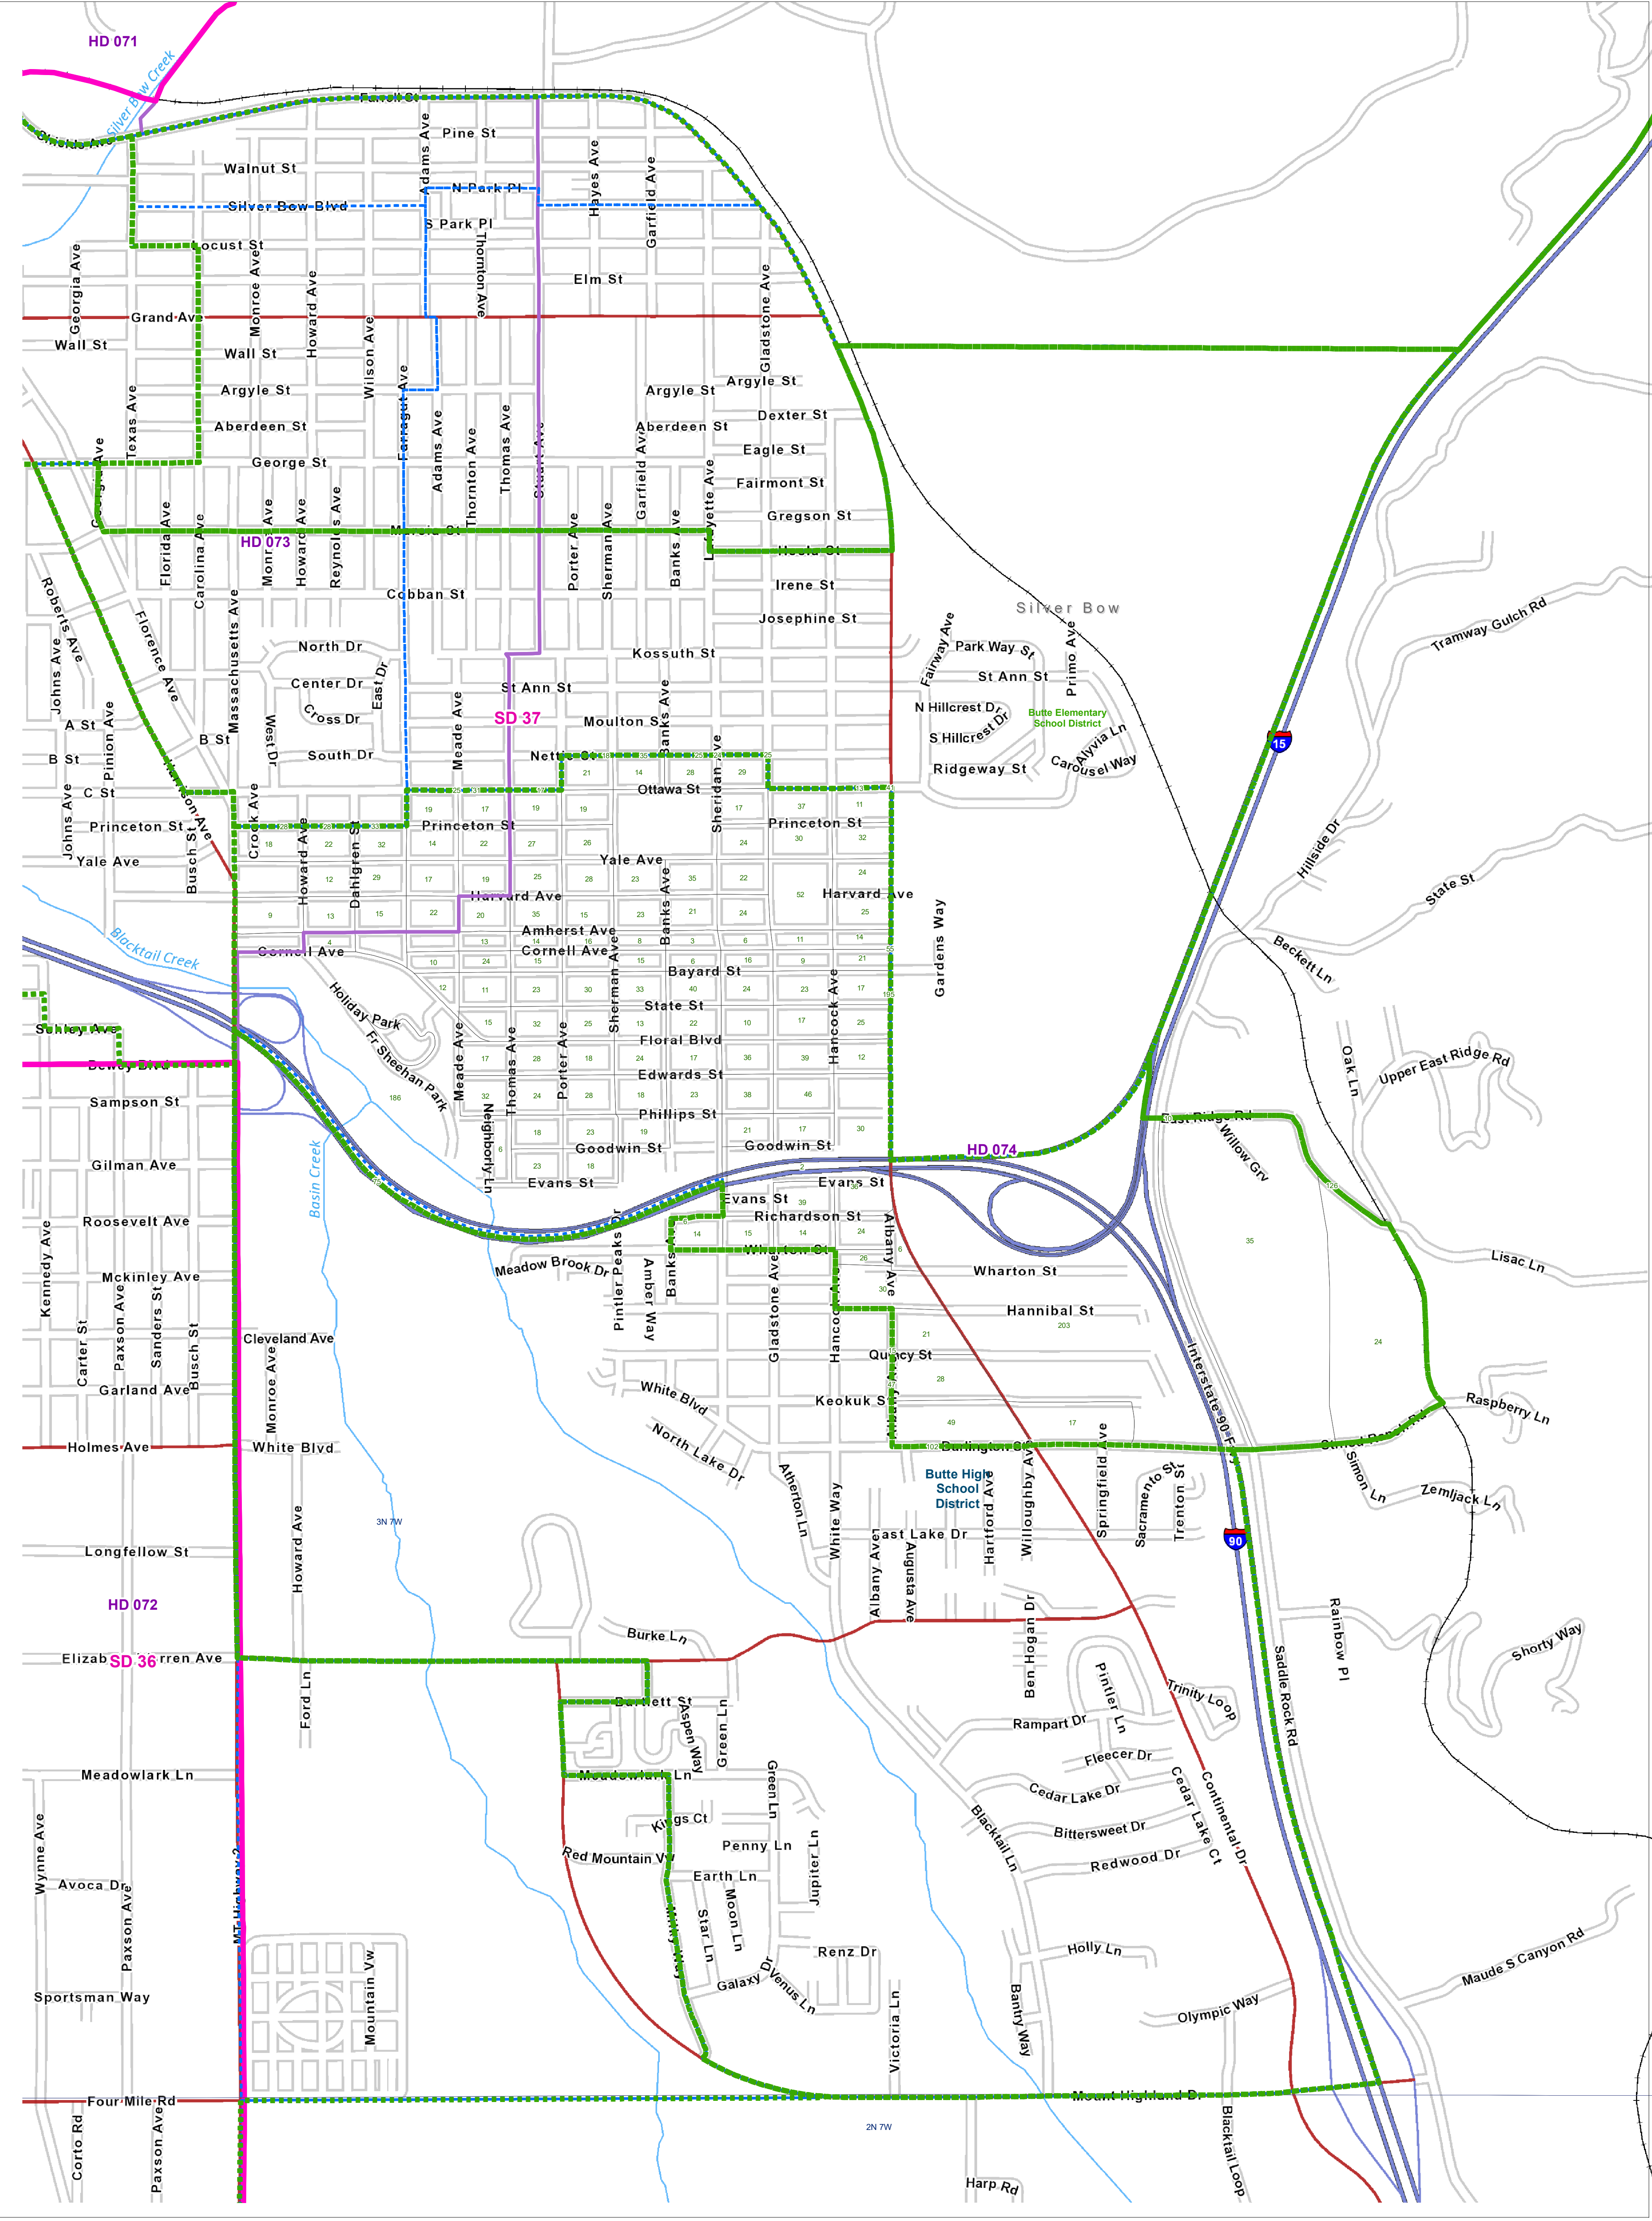

Silver Bow - 2

County Commissioner Districts with 2020 Census Blocks

Total Population: 2,907

- County Commissioner Districts
- Voting Precincts
- Secondary School Districts
- Incorporated Cities and Towns
- Township Boundary
- Senate
- Elementary School Districts
- Wards
- Tribal Nations Reservations
- House
- Unified (K-12) School Districts
- 2020 Census Blocks with Total Population Labeled

Voting Precincts
 Montana State Library
 Created on 3/9/2023
 Meghan Burns | GeoEnabledElections@mt.gov
<https://geoenabled-elections-montana.hub.arcgis.com/>