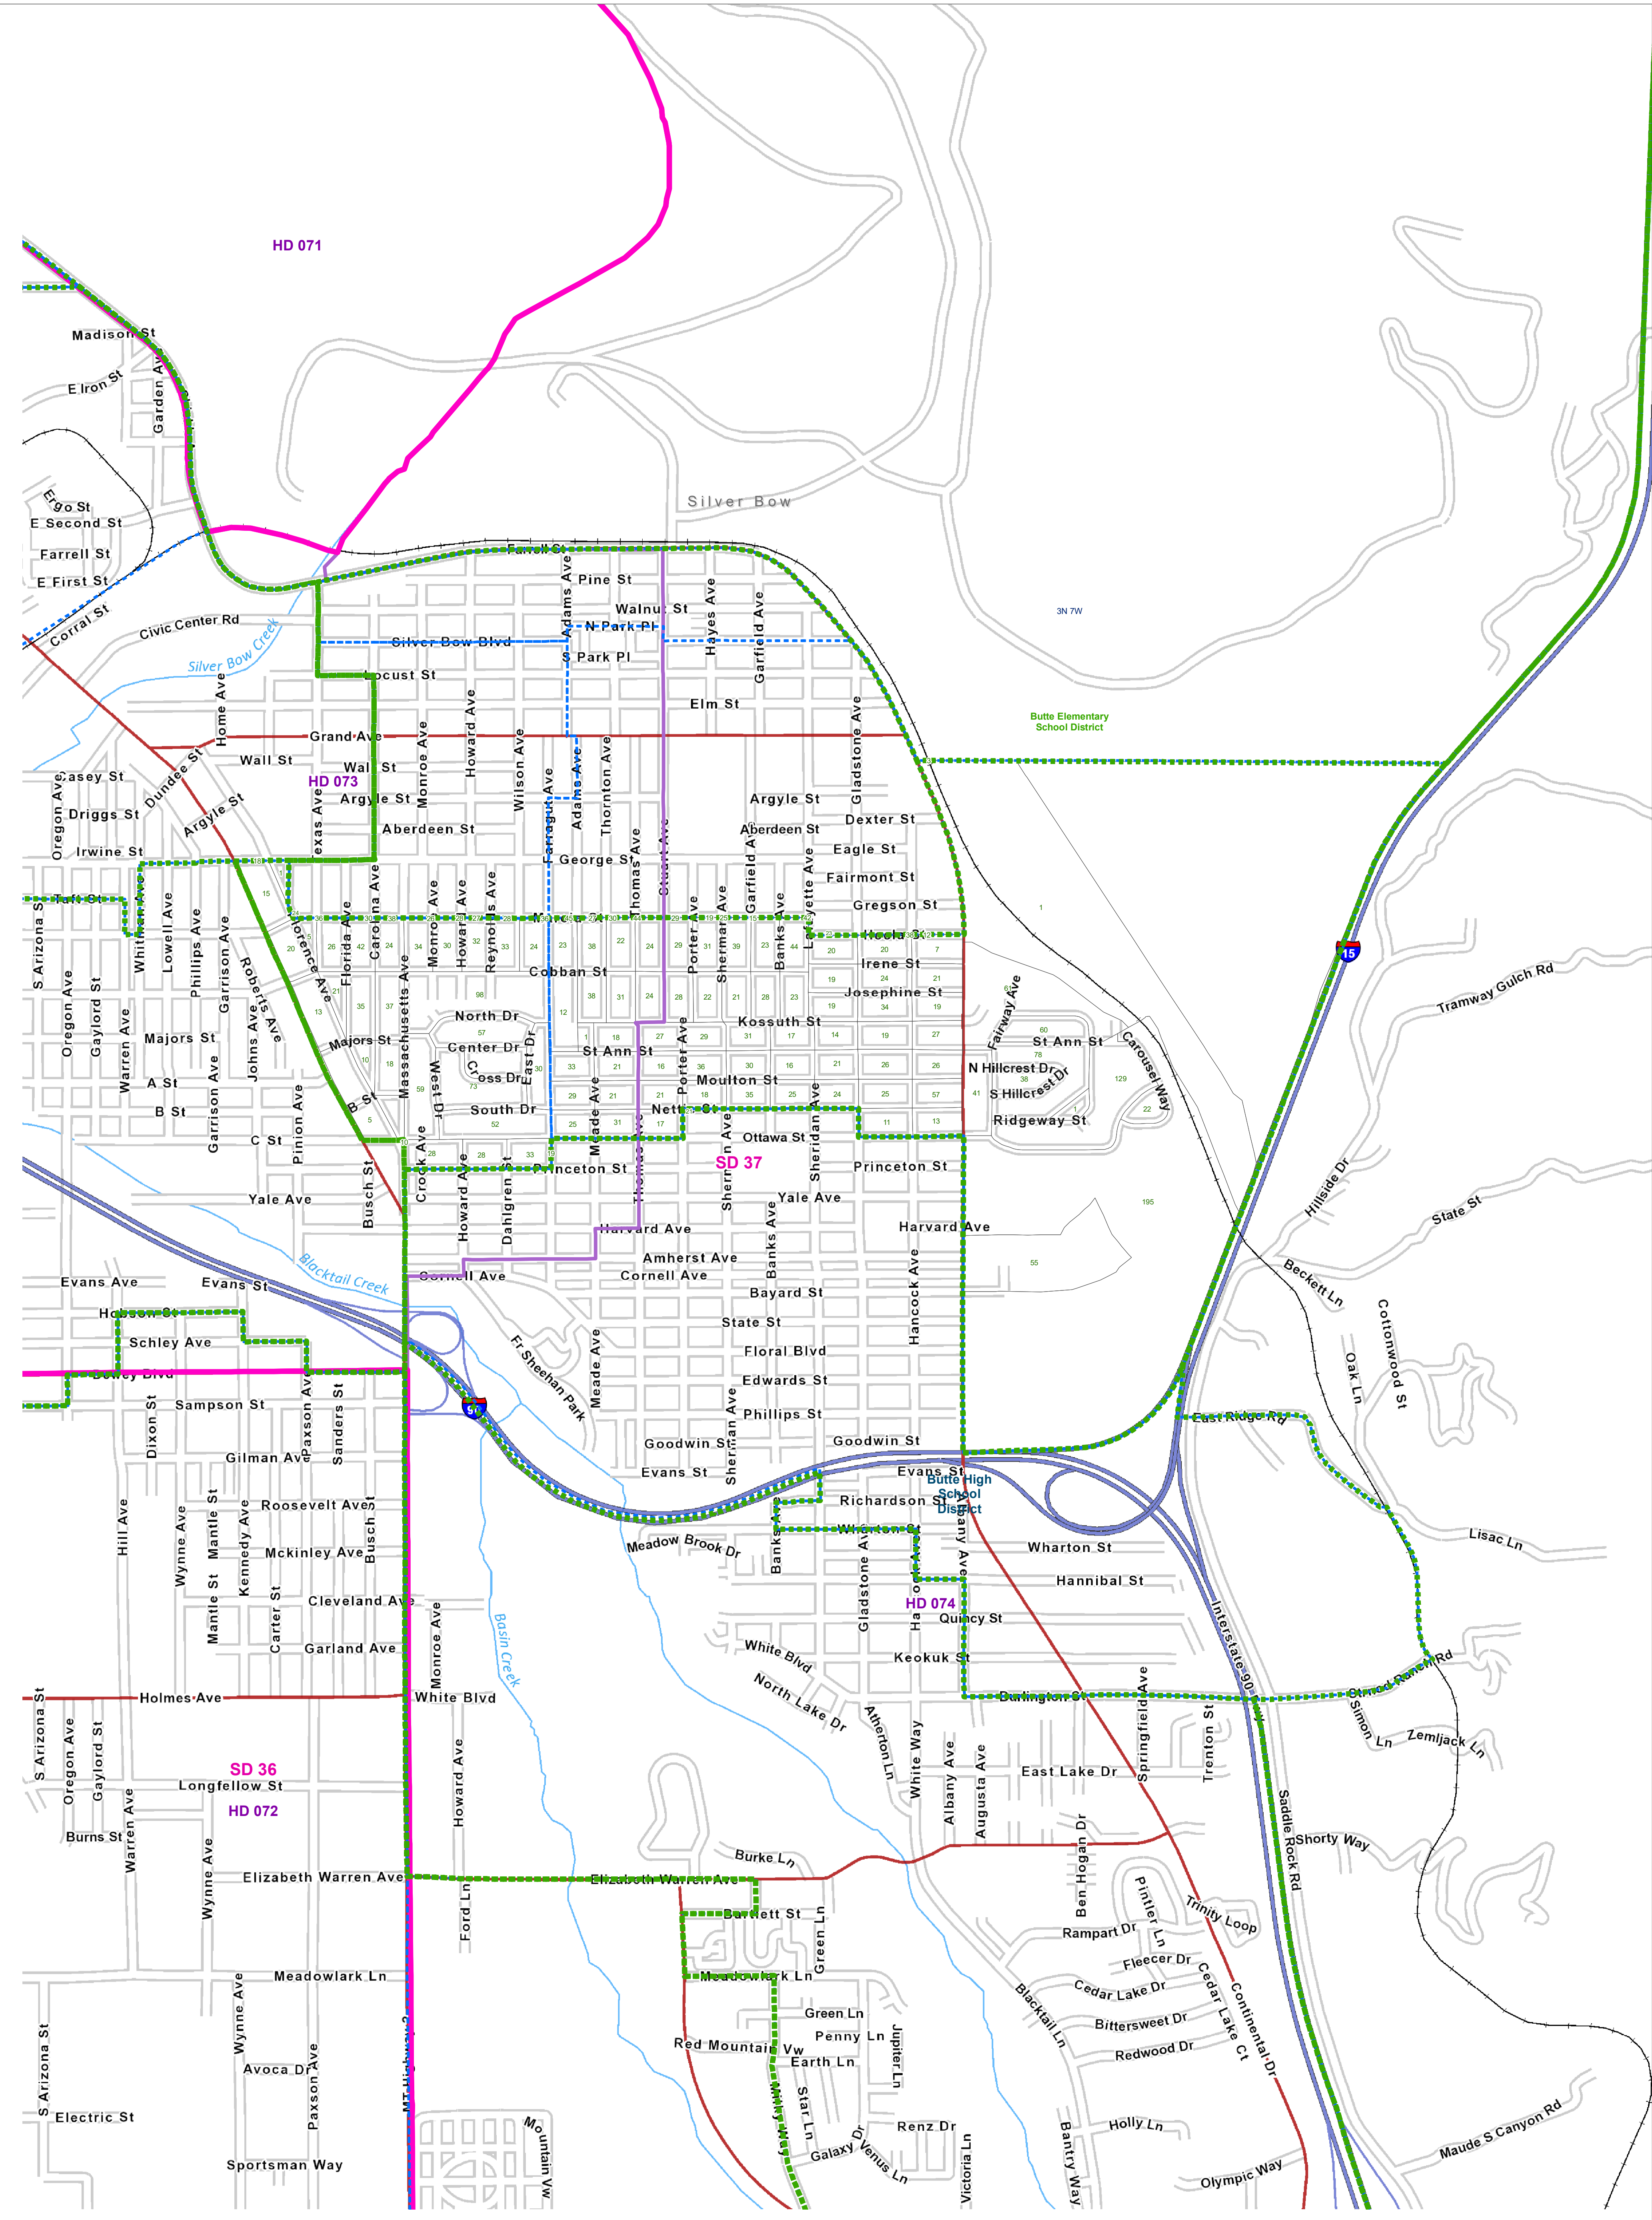

# Silver Bow - 3

## County Commissioner Districts with 2020 Census Blocks

Total Population: 3,007

- County Commissioner Districts
- Voting Precincts
- Secondary School Districts
- Incorporated Cities and Towns
- Township Boundary
- Senate
- Elementary School Districts
- Wards
- Tribal Nations Reservations
- House
- Unified (K-12) School Districts
- 2020 Census Blocks with Total Population Labeled