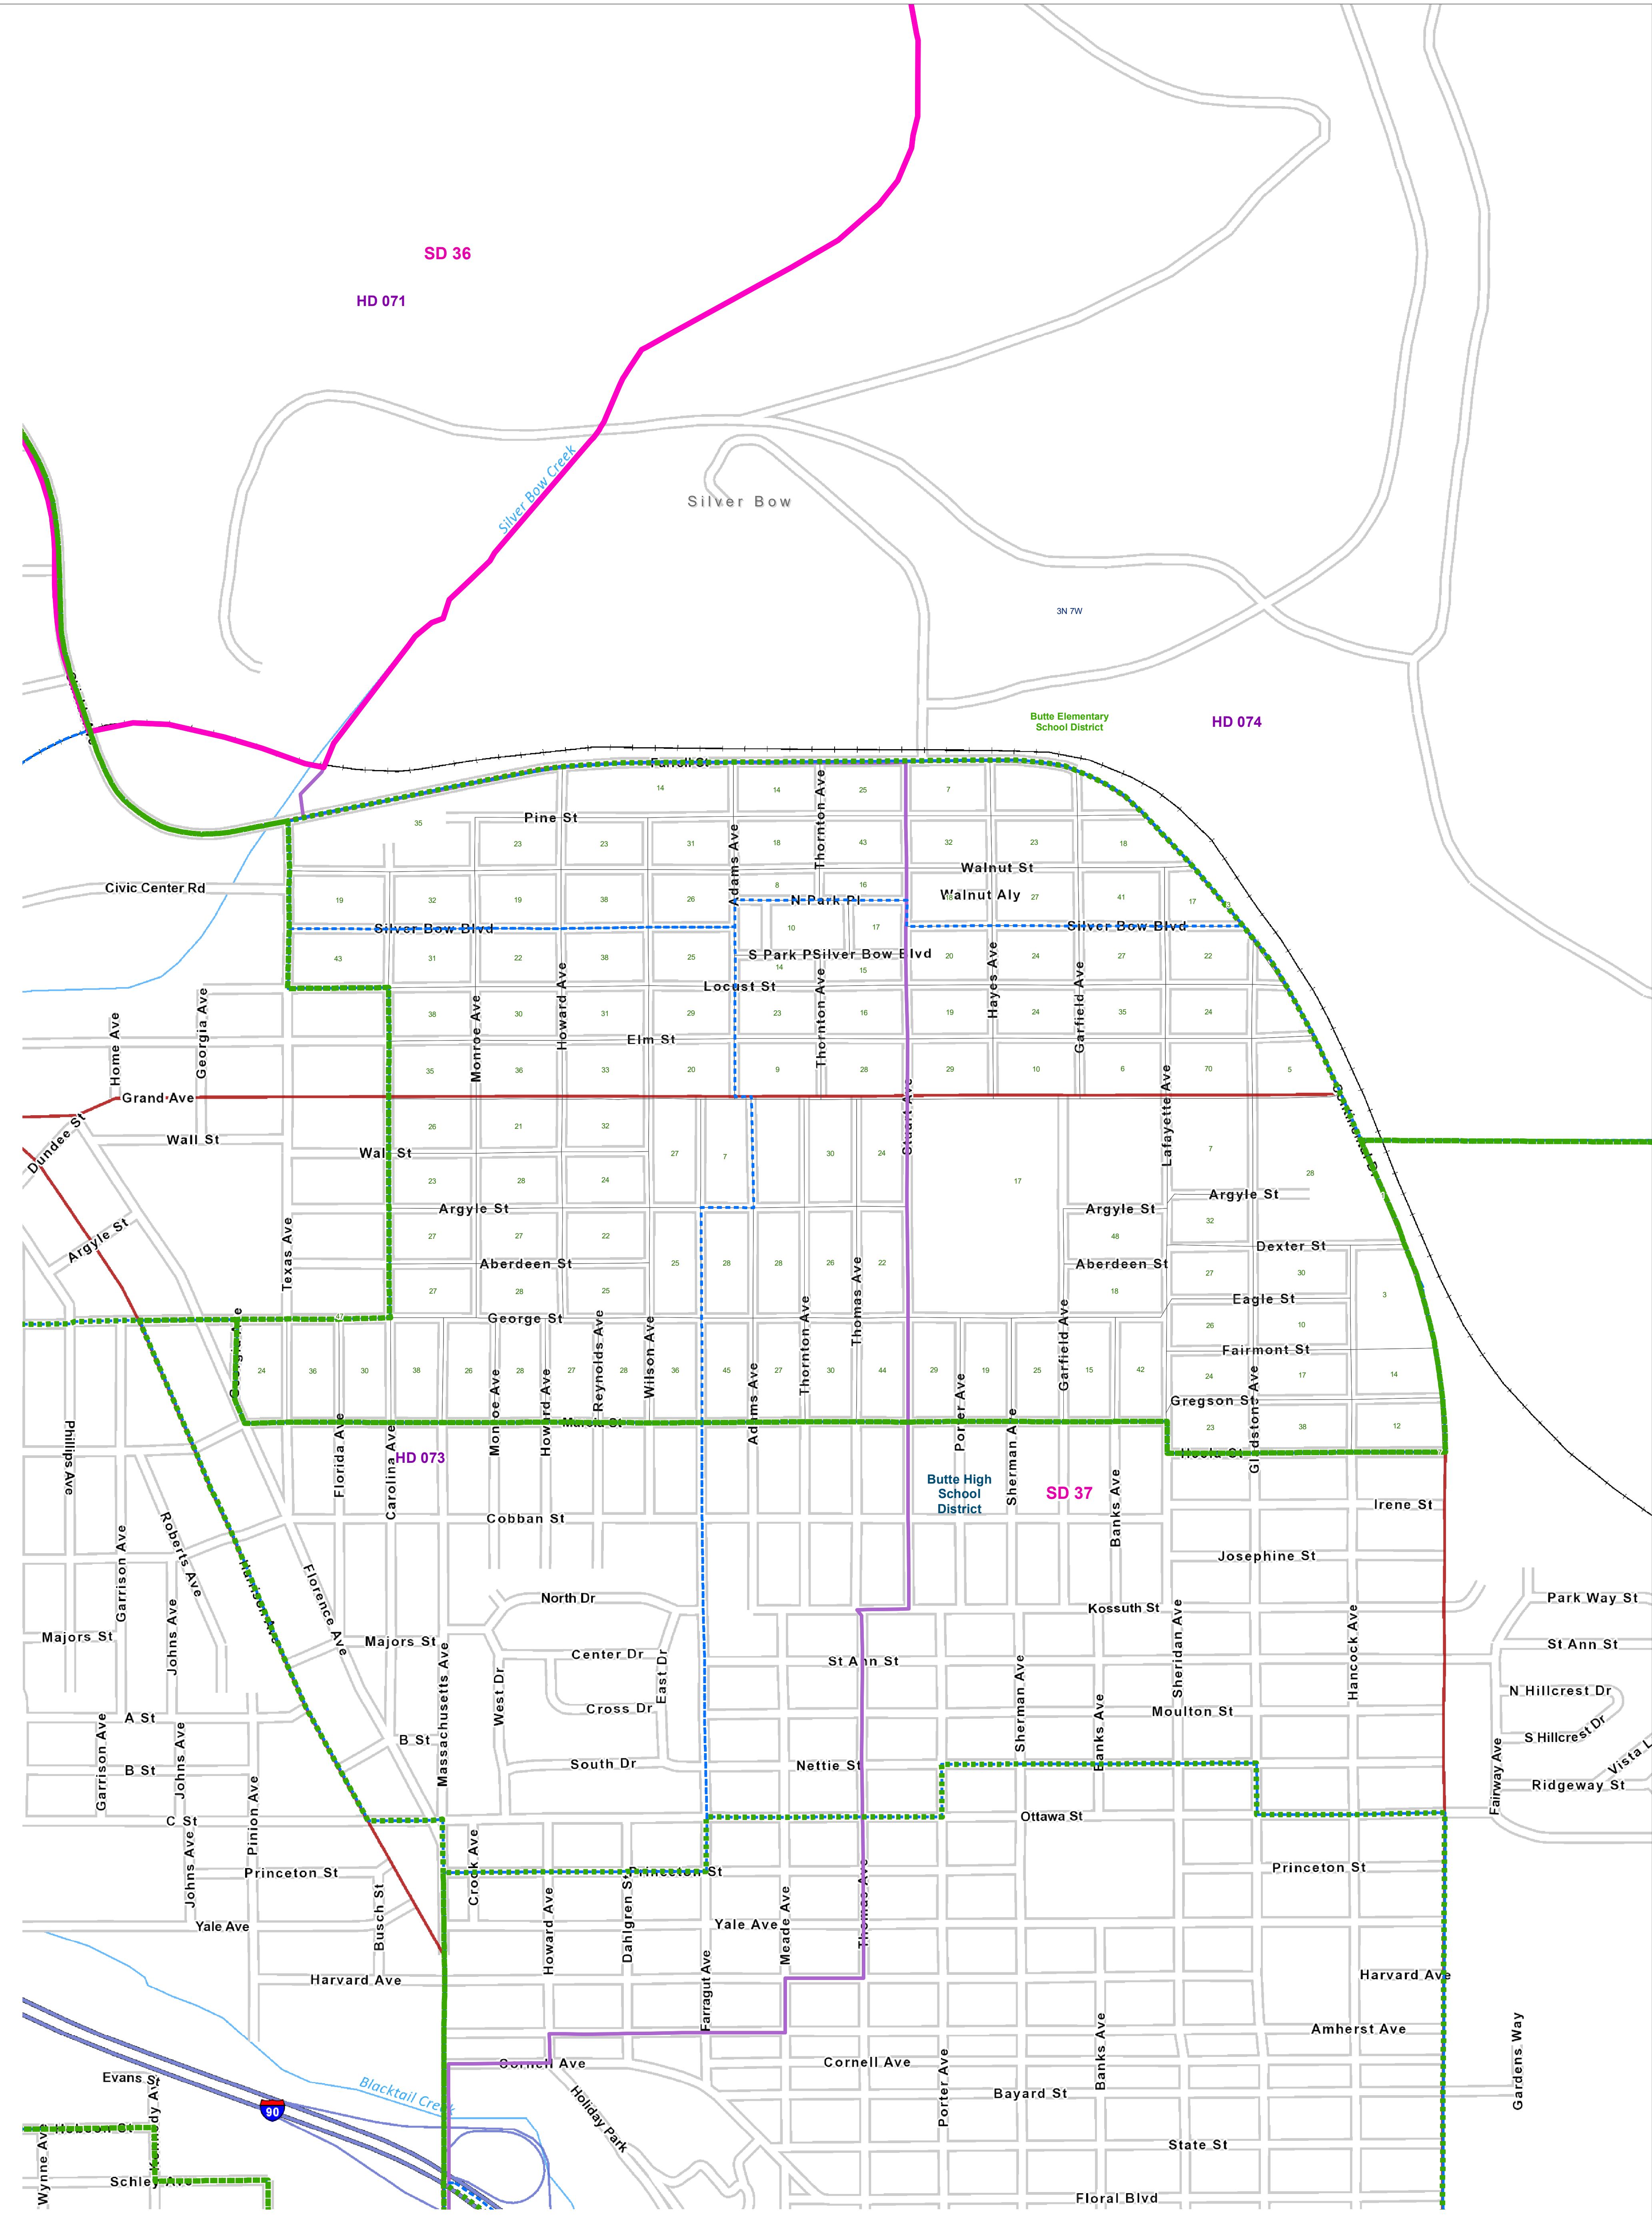

Silver Bow - 4

County Commissioner Districts with 2020 Census Blocks

Total Population: 2,875

- County Commissioner Districts
- Voting Precincts
- Secondary School Districts
- Incorporated Cities and Towns
- Township Boundary
- Senate
- Elementary School Districts
- Wards
- Tribal Nations Reservations
- House
- Unified (K-12) School Districts
- 2020 Census Blocks with Total Population Labeled

Voting Precincts
 Montana State Library
 Created on 3/9/2023
 Meghan Burns | GeoEnabledElections@mt.gov
<https://geoenabled-elections-montana.hub.arcgis.com/>