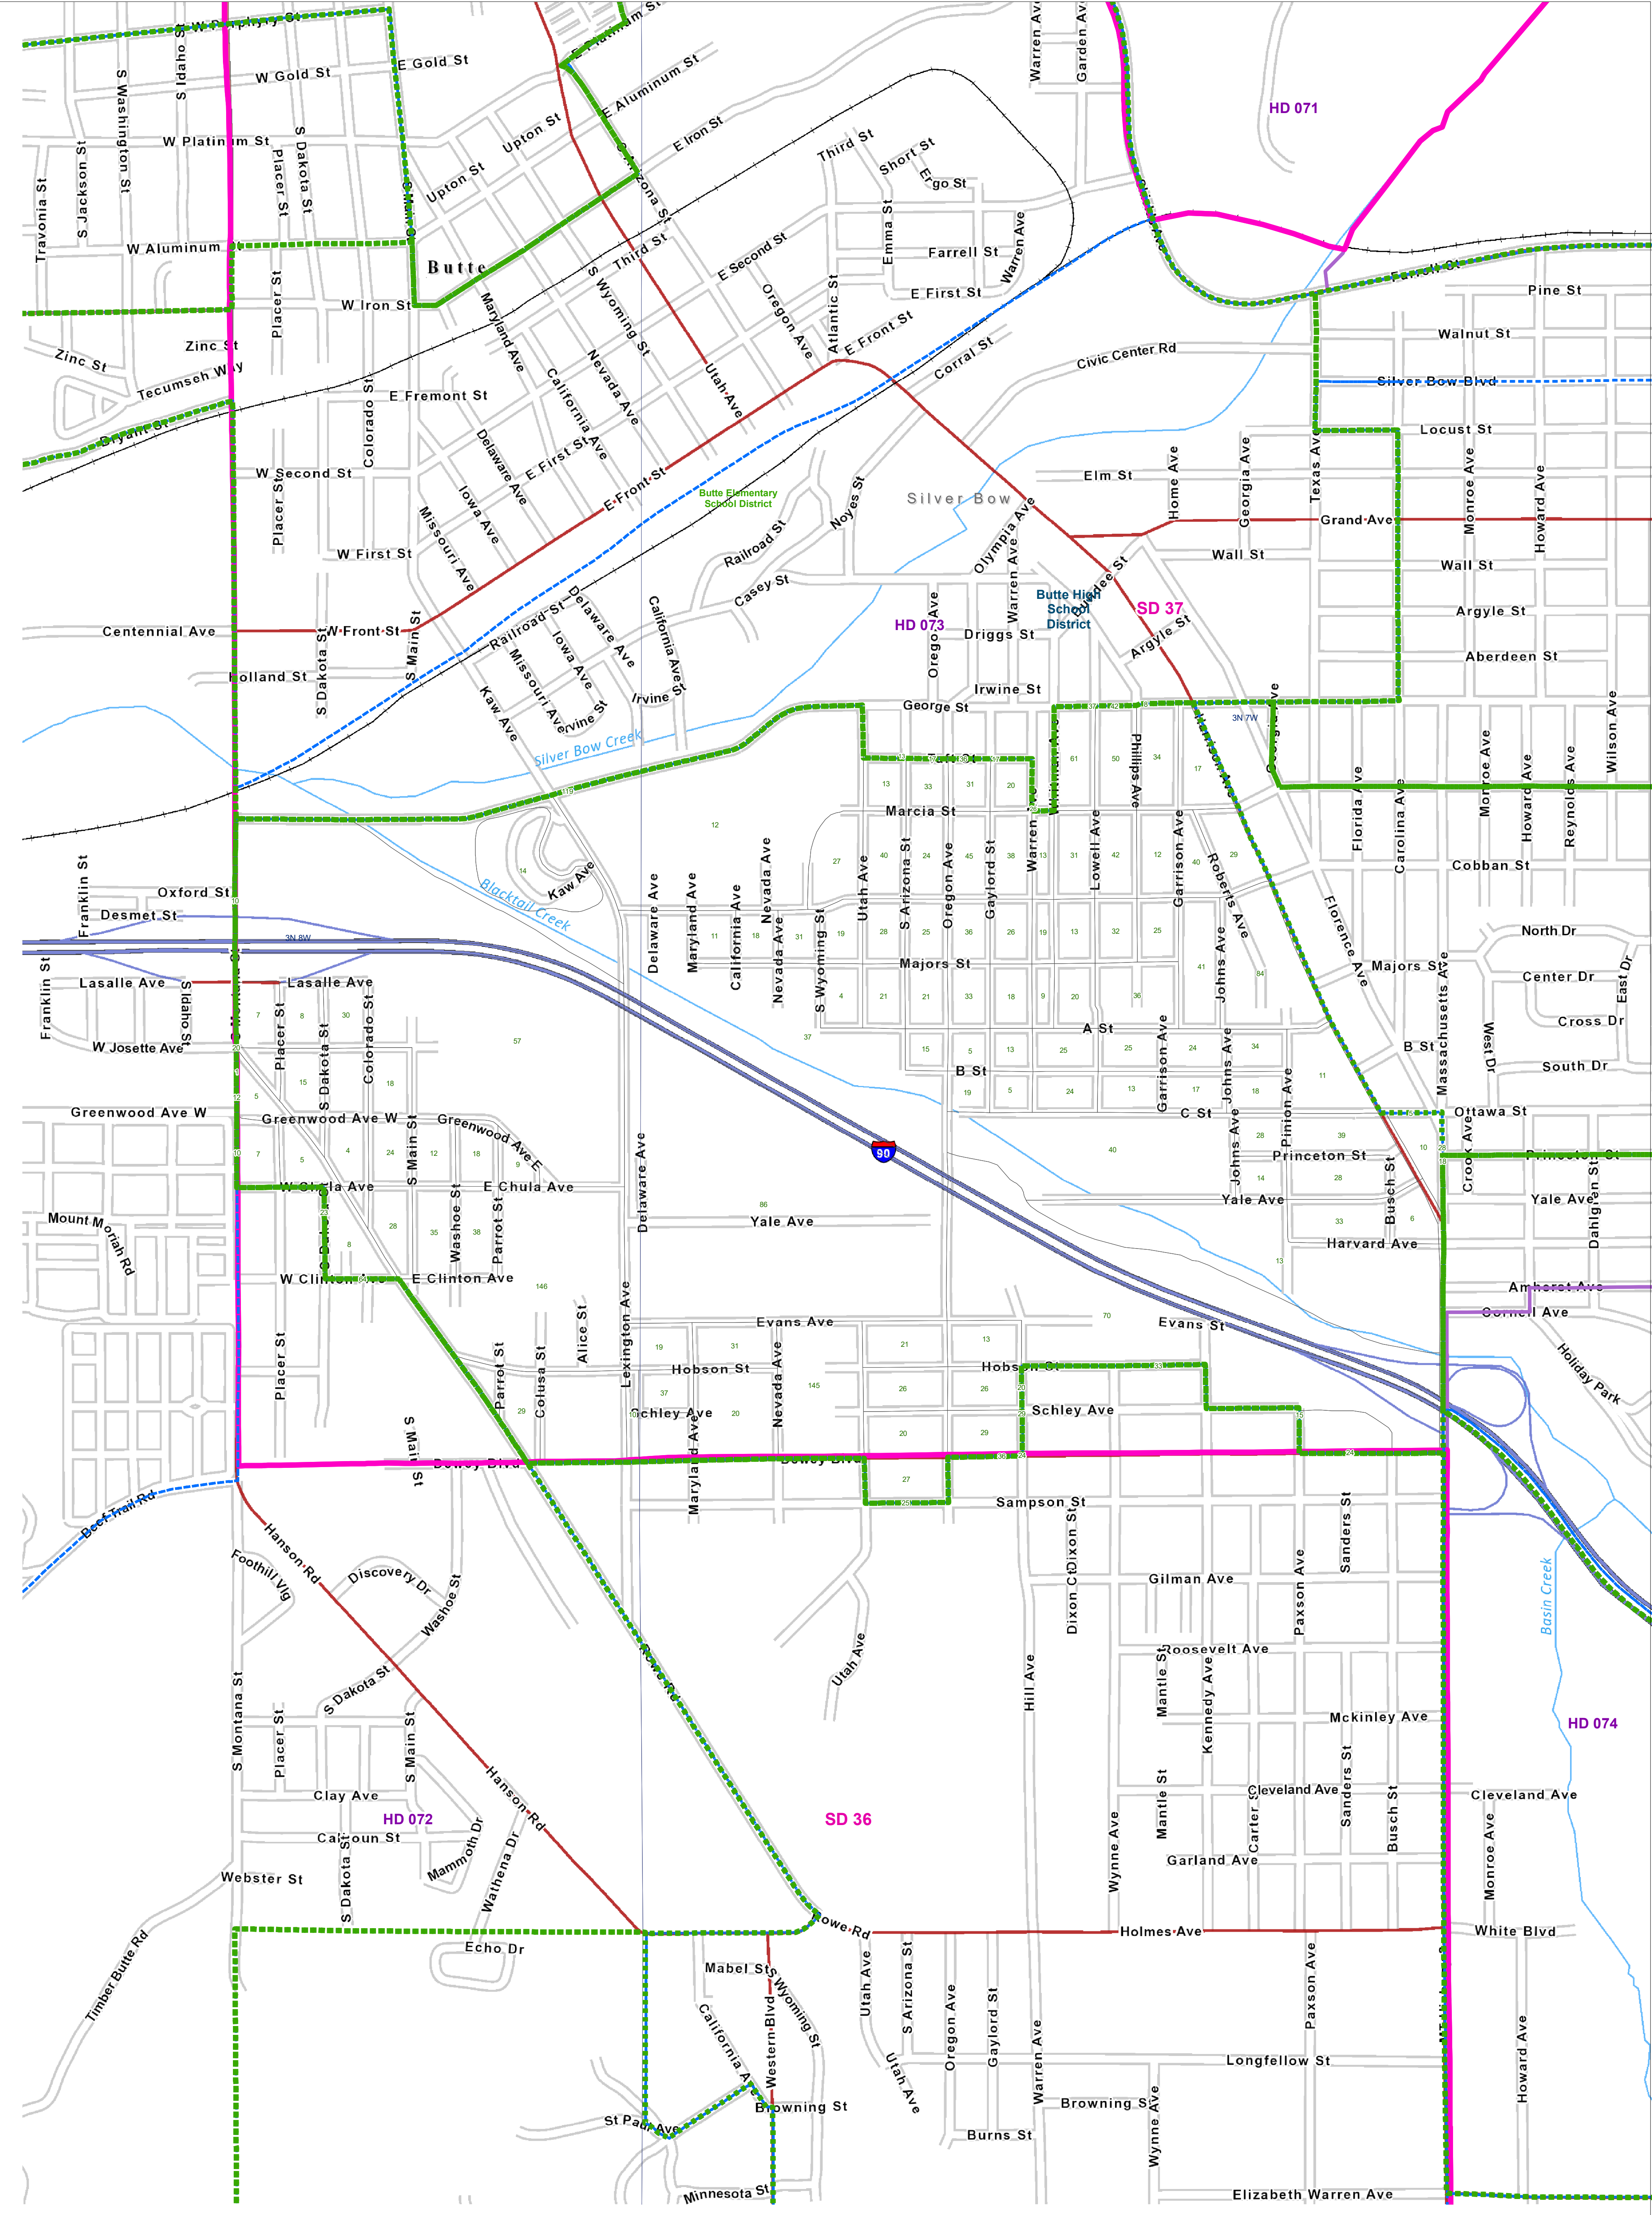

# Silver Bow - 7

## County Commissioner Districts with 2020 Census Blocks

Total Population: 2,775

- County Commissioner Districts
- Voting Precincts
- Secondary School Districts
- Incorporated Cities and Towns
- Township Boundary
- Senate
- Elementary School Districts
- Wards
- Tribal Nations Reservations
- House
- Unified (K-12) School Districts
- 2020 Census Blocks with Total Population Labeled