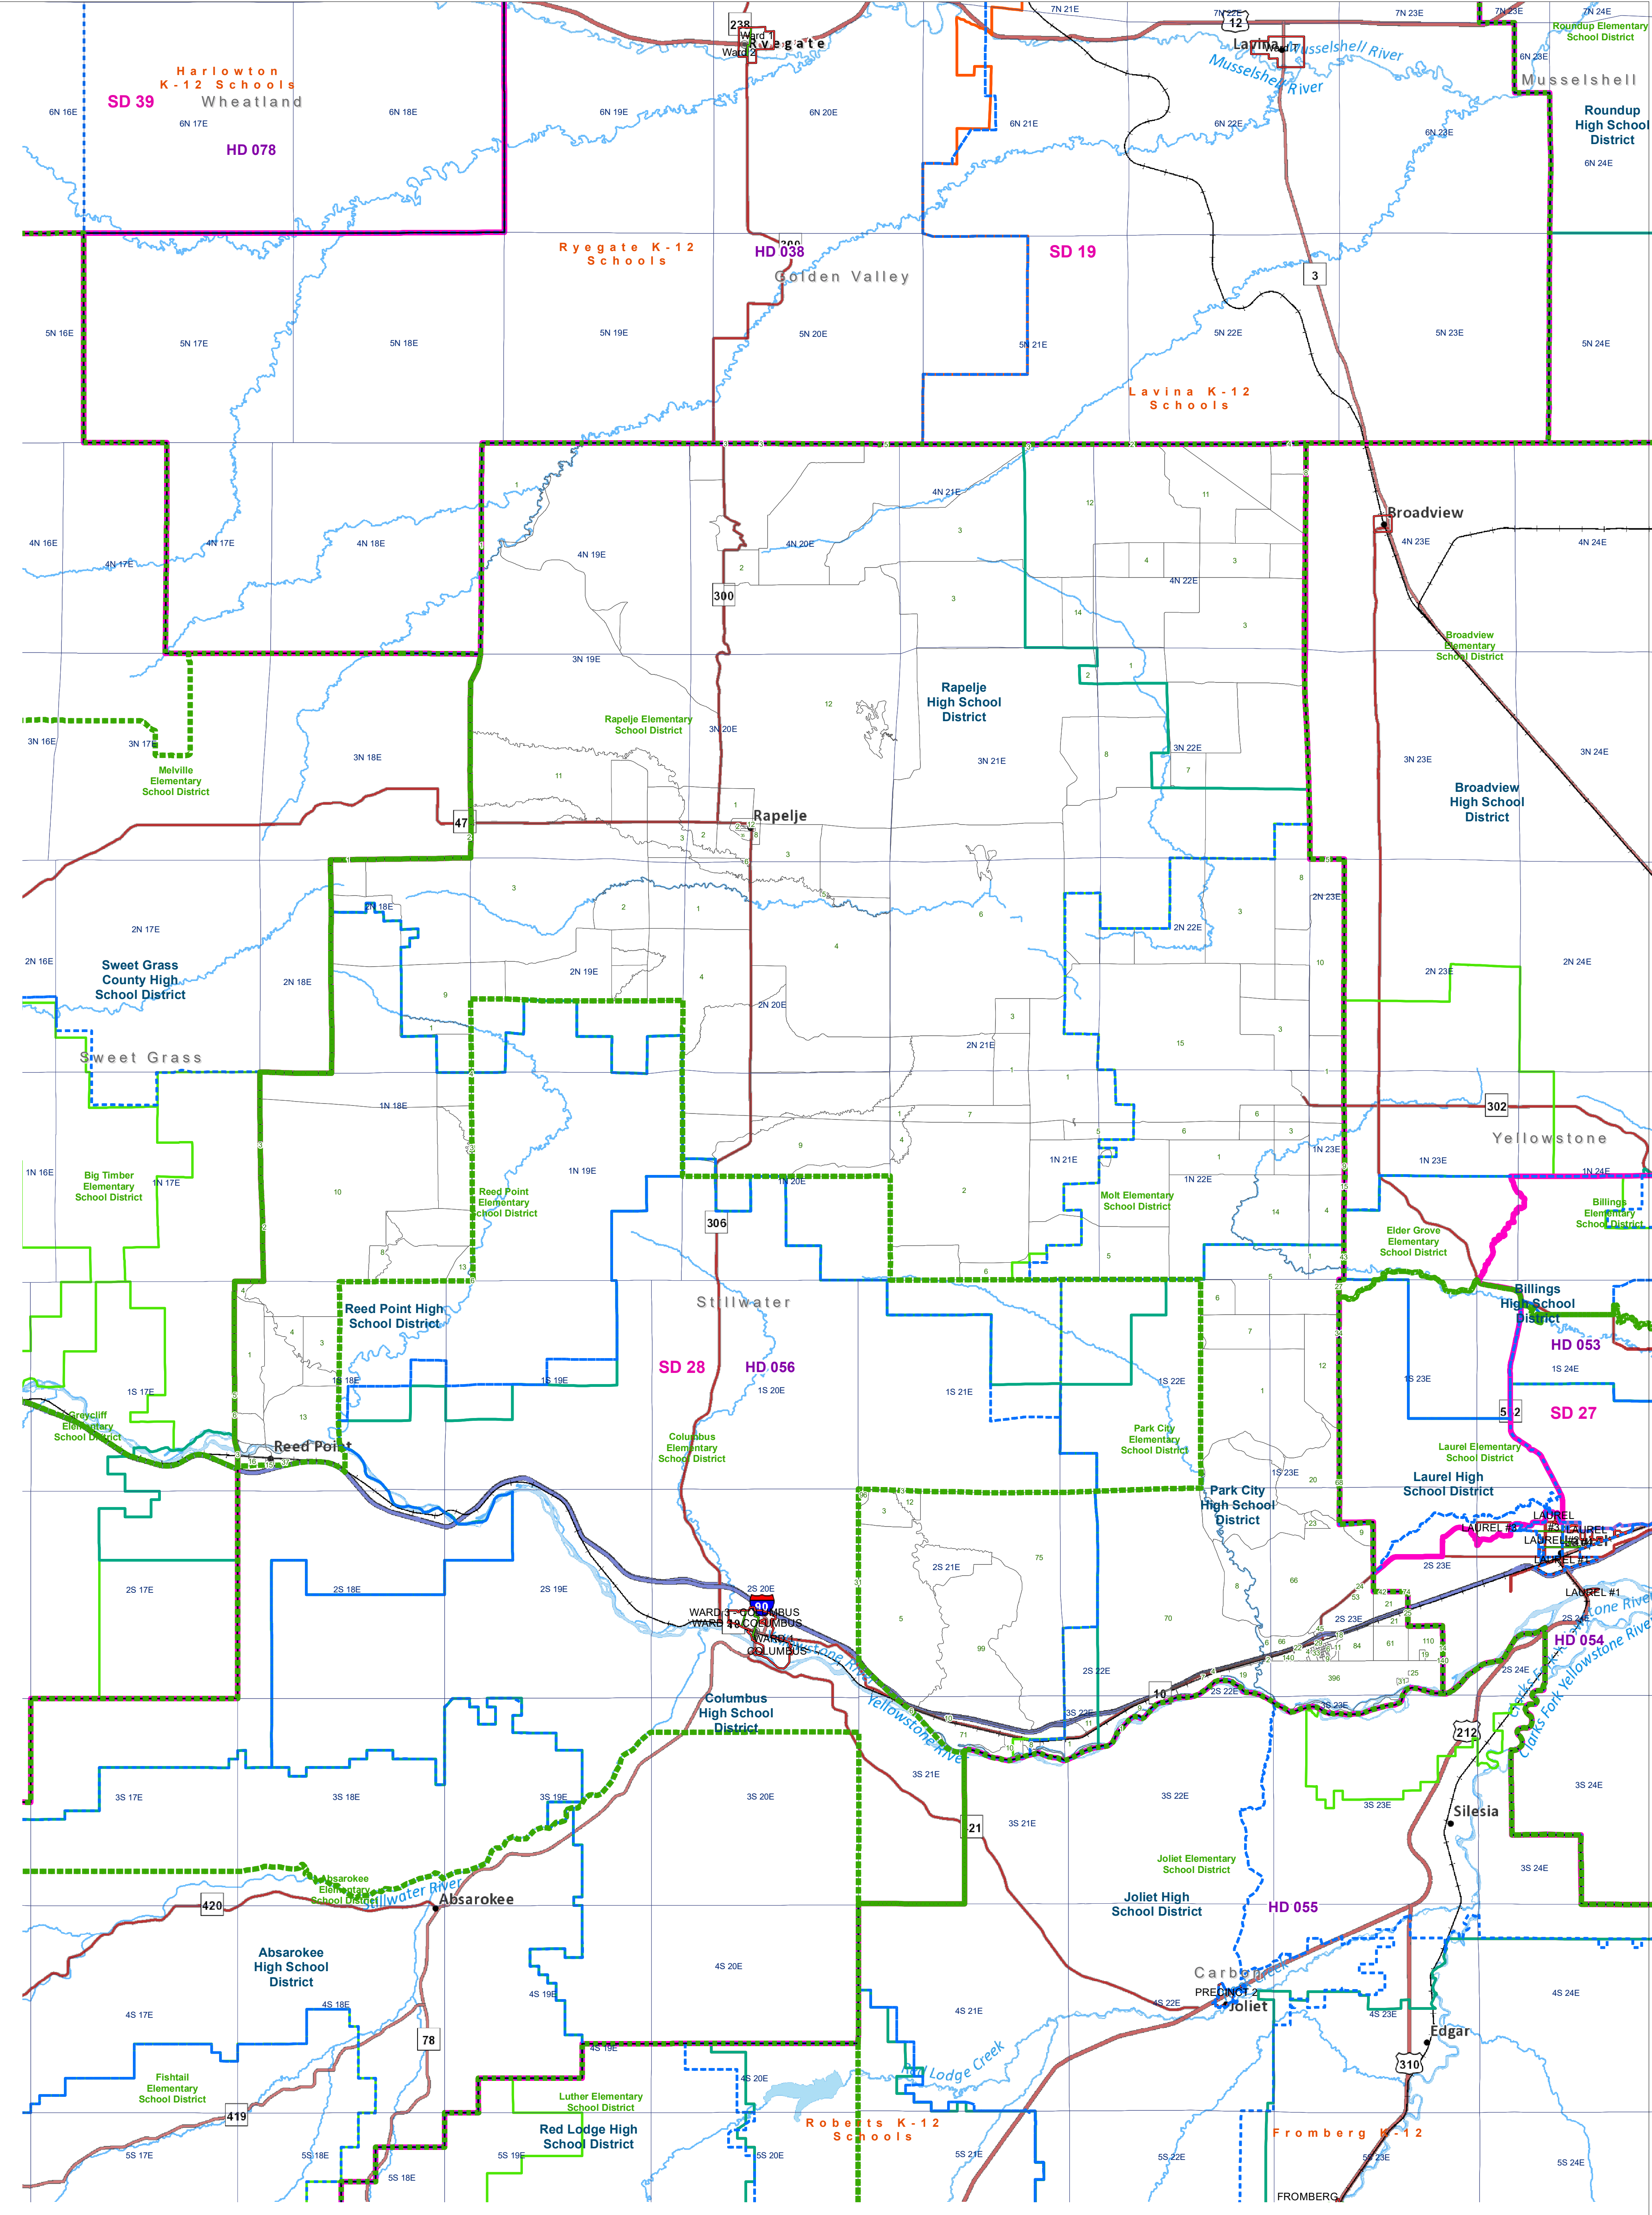

Stillwater - 3 County Commissioner Districts with 2020 Census Blocks

Total Population: 2,970

- County Commissioner Districts
- Voting Precincts
- Secondary School Districts
- Incorporated Cities and Towns
- Township Boundary
- Senate
- Elementary School Districts
- Wards
- Tribal Nations Reservations
- House
- Unified (K-12) School Districts
- 2020 Census Blocks with Total Population Labeled