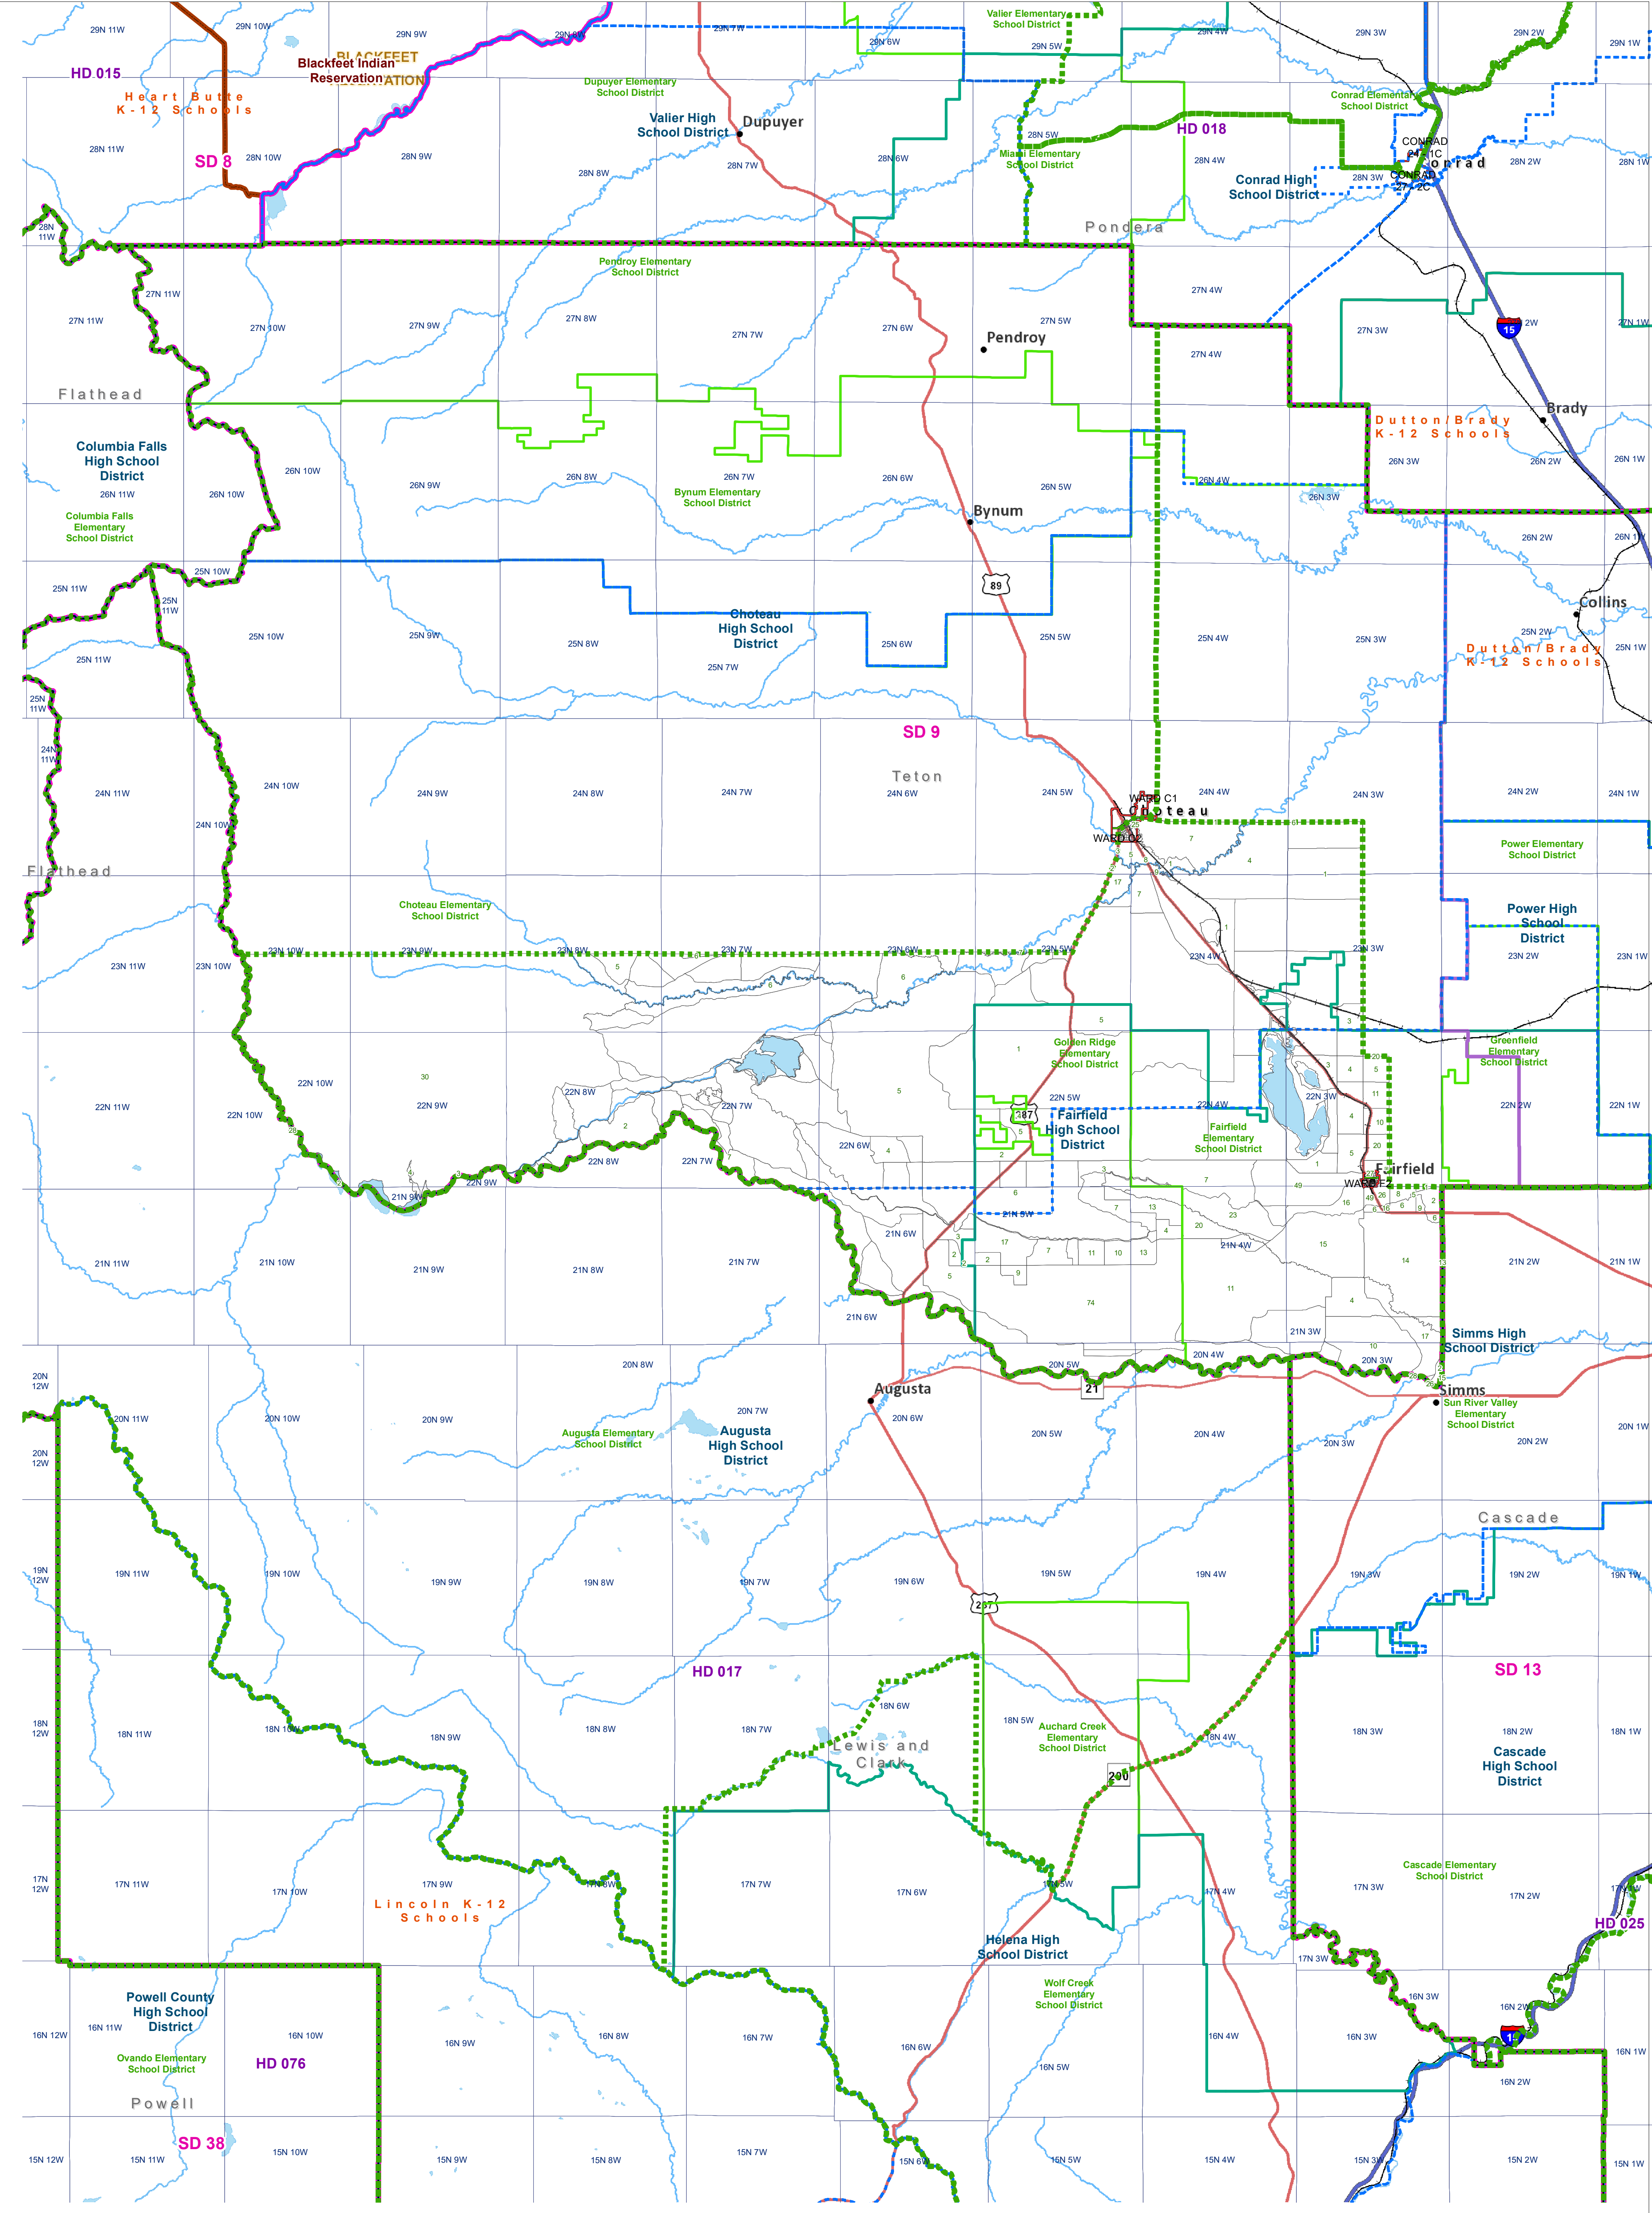

Teton - District #1

County Commissioner Districts with 2020 Census Blocks

Total Population: 2,047

- County Commissioner Districts
- Voting Precincts
- Secondary School Districts
- Incorporated Cities and Towns
- Township Boundary
- Senate
- Elementary School Districts
- Wards
- Tribal Nations Reservations
- House
- Unified (K-12) School Districts
- 2020 Census Blocks with Total Population Labeled