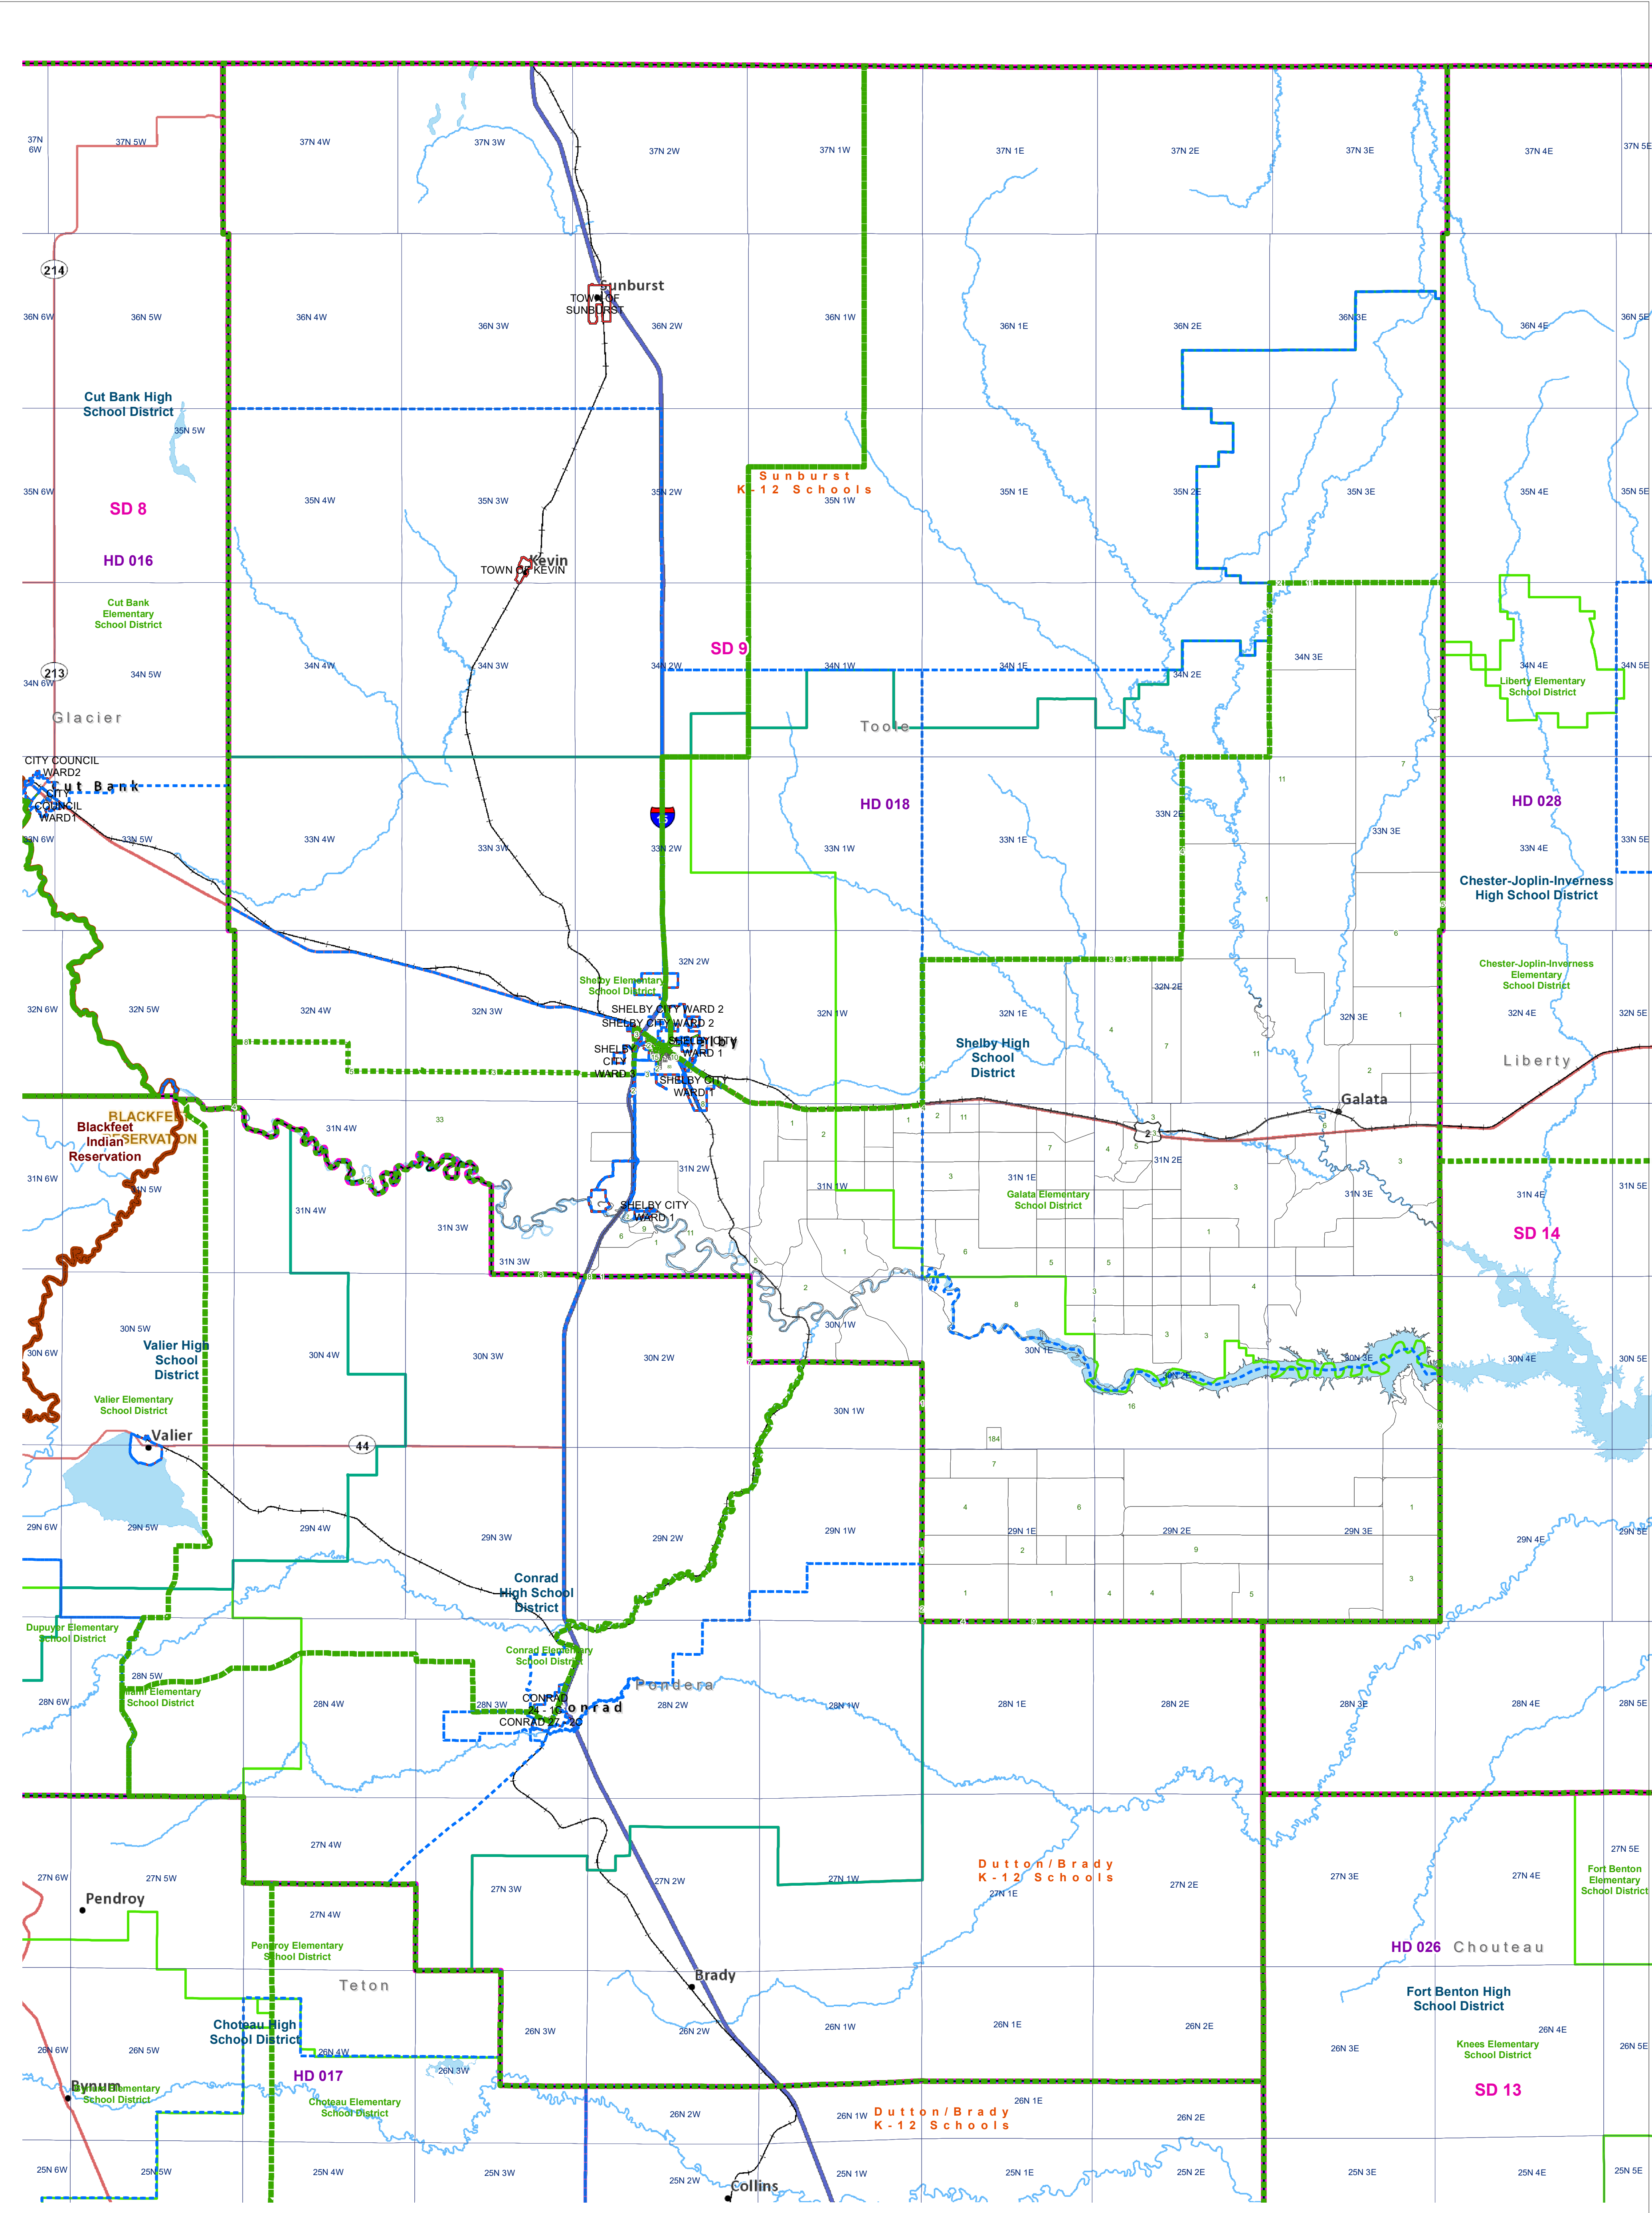

# Toole - COMMISSIONER DIST #2

## County Commissioner Districts with 2020 Census Blocks

Total Population: 1,453

- County Commissioner Districts
- Voting Precincts
- Secondary School Districts
- Incorporated Cities and Towns
- Township Boundary
- Senate
- Elementary School Districts
- Wards
- Tribal Nations Reservations
- House
- Unified (K-12) School Districts
- 2020 Census Blocks with Total Population Labeled