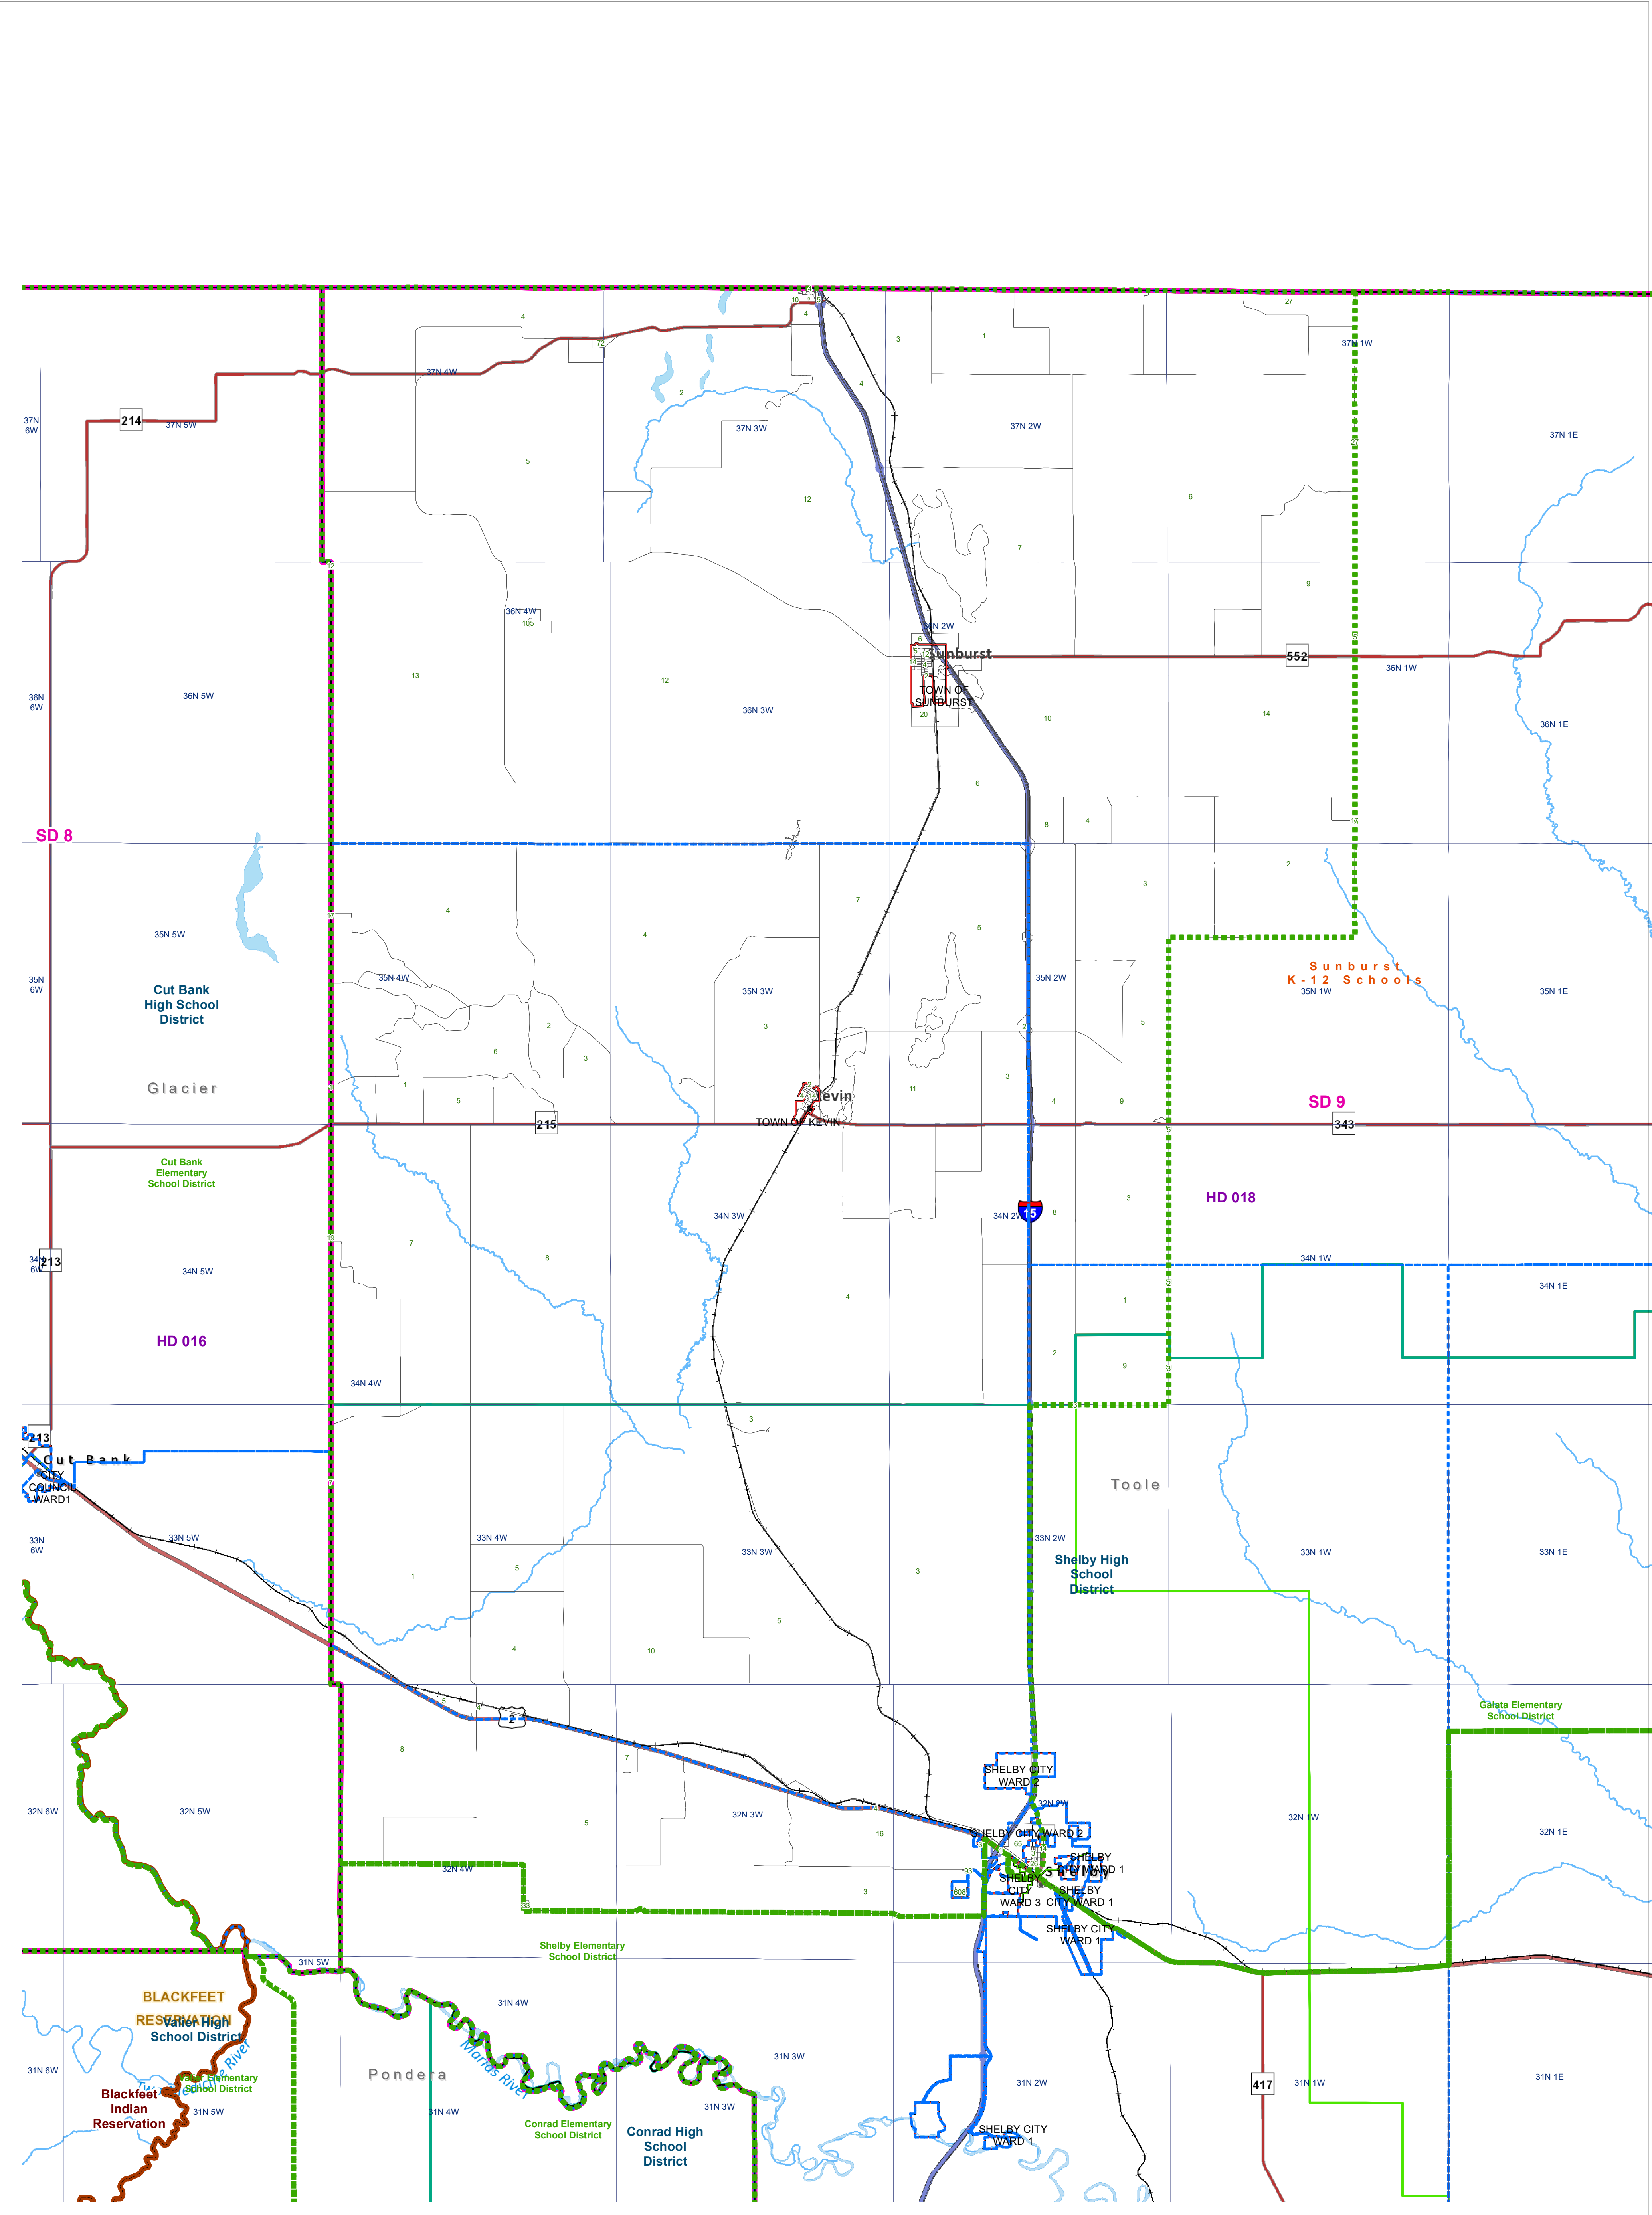

Toole - COMMISSIONER DIST #3
 County Commissioner Districts with 2020 Census Blocks
 Total Population: 2,135

- County Commissioner Districts
- Voting Precincts
- Secondary School Districts
- Incorporated Cities and Towns
- Township Boundary
- Senate
- Elementary School Districts
- Wards
- Tribal Nations Reservations
- House
- Unified (K-12) School Districts
- 2020 Census Blocks with Total Population Labeled

Voting Precincts
 Montana State Library
 Created on 3/9/2023
 Meghan Burns | GeoEnabledElections@mt.gov
<https://geoenabled-elections-montana.hub.arcgis.com/>