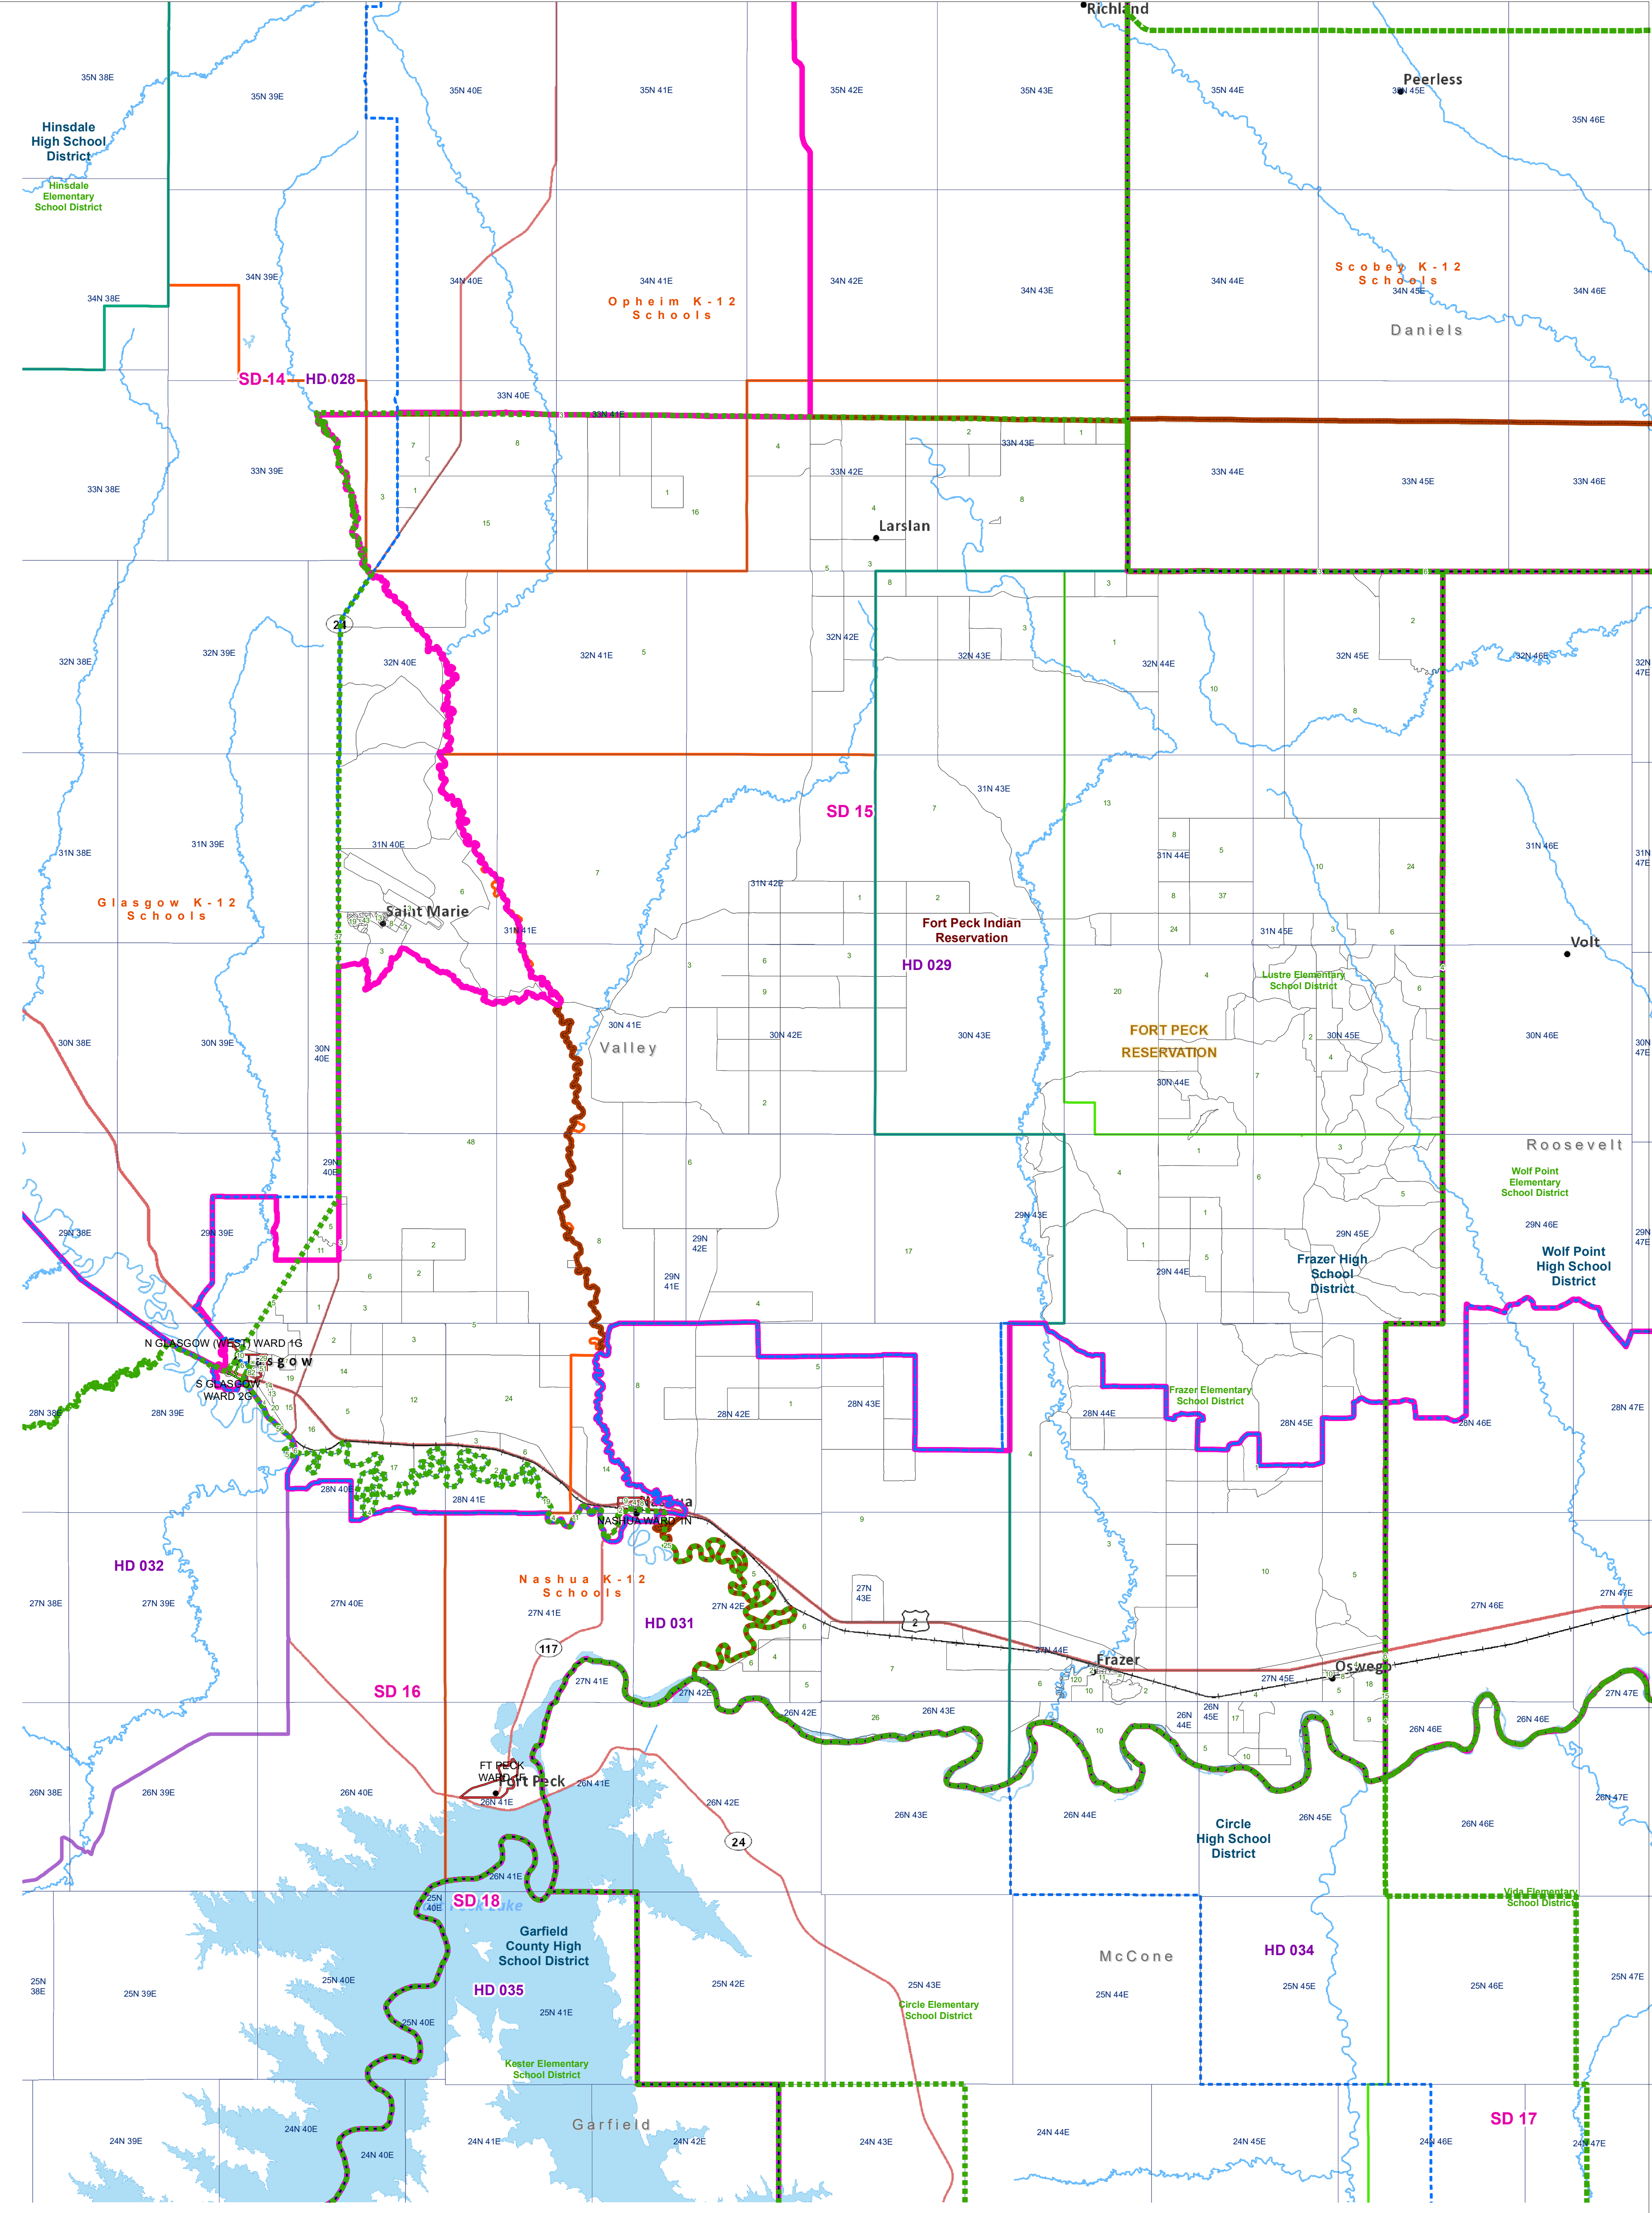

# Valley - CO COMMISSIONER DIST 1

## County Commissioner Districts with 2020 Census Blocks

Total Population: 2,866

- County Commissioner Districts
- Voting Precincts
- Secondary School Districts
- Incorporated Cities and Towns
- Township Boundary
- Senate
- Elementary School Districts
- Wards
- Tribal Nations Reservations
- House
- Unified (K-12) School Districts
- 2020 Census Blocks with Total Population Labeled