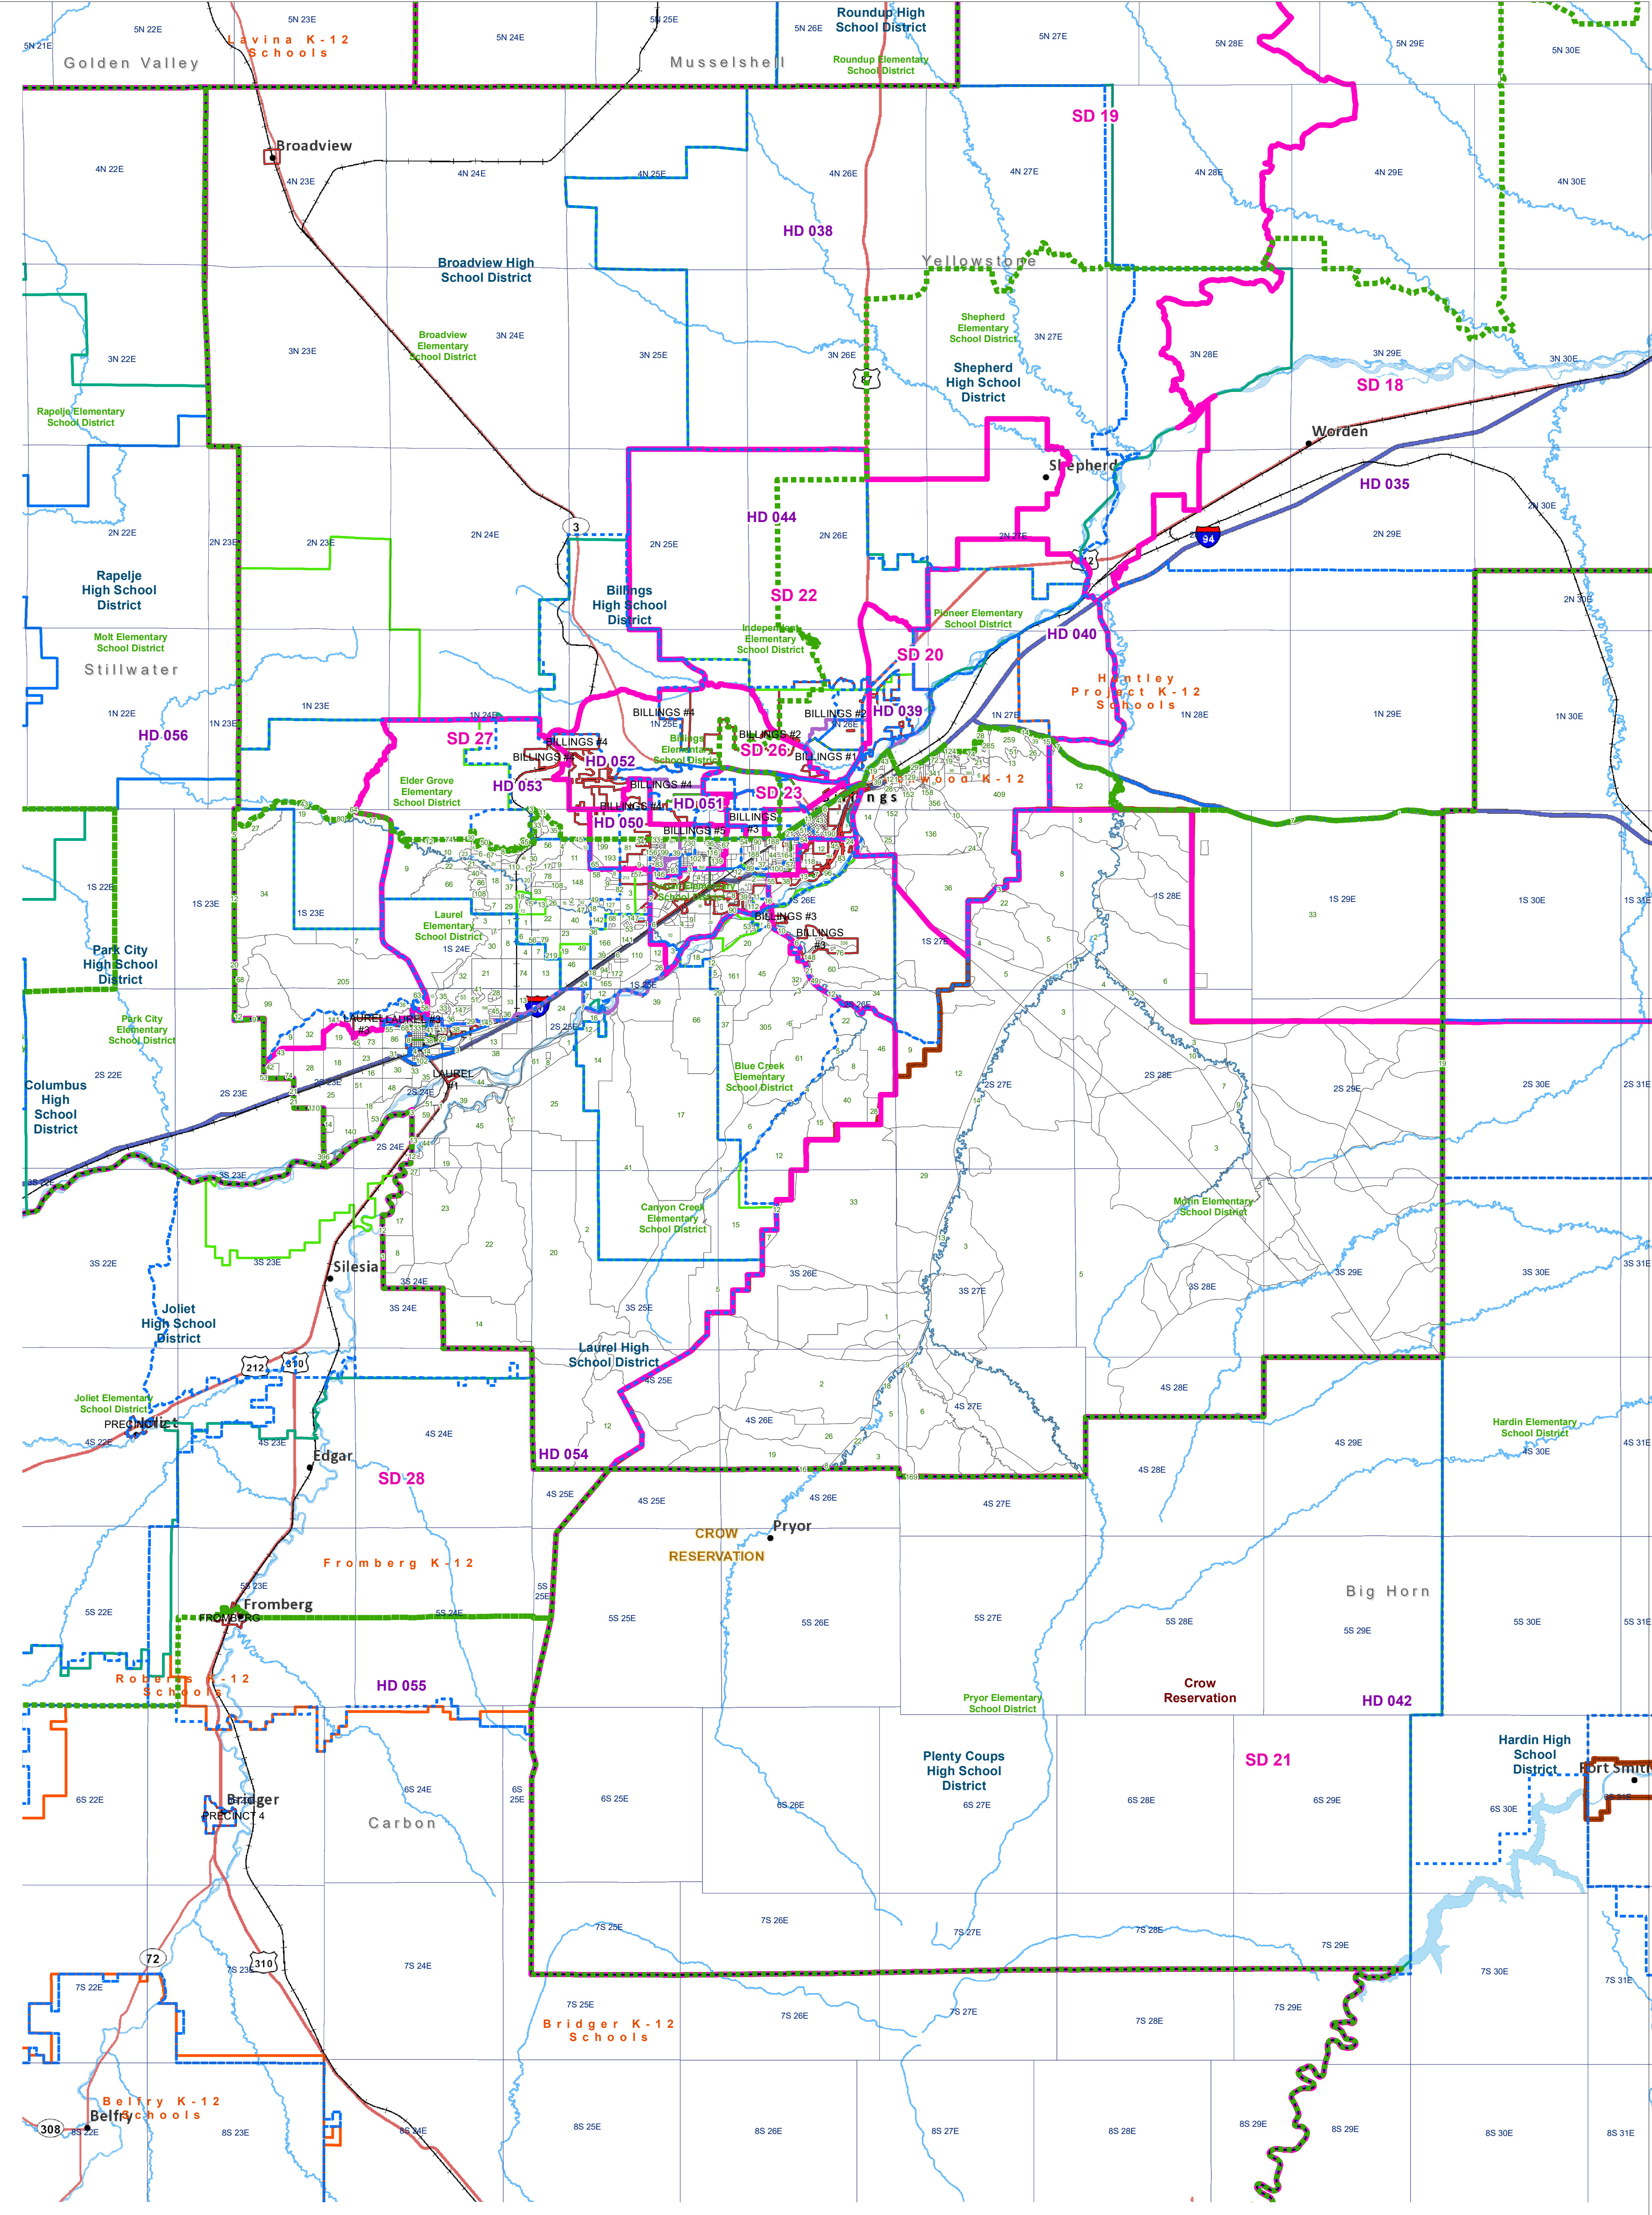

Yellowstone - 1

County Commissioner Districts with 2020 Census Blocks

Total Population: 57,537

- County Commissioner Districts
- Voting Precincts
- Secondary School Districts
- Incorporated Cities and Towns
- Township Boundary
- Senate
- Elementary School Districts
- Wards
- Tribal Nations Reservations
- House
- Unified (K-12) School Districts
- 2020 Census Blocks with Total Population Labeled

Voting Precincts
 Montana State Library
 Created on 3/9/2023
 Meghan Burns | GeoEnabledElections@mt.gov
<https://geoenabled-elections-montana.hub.arcgis.com/>