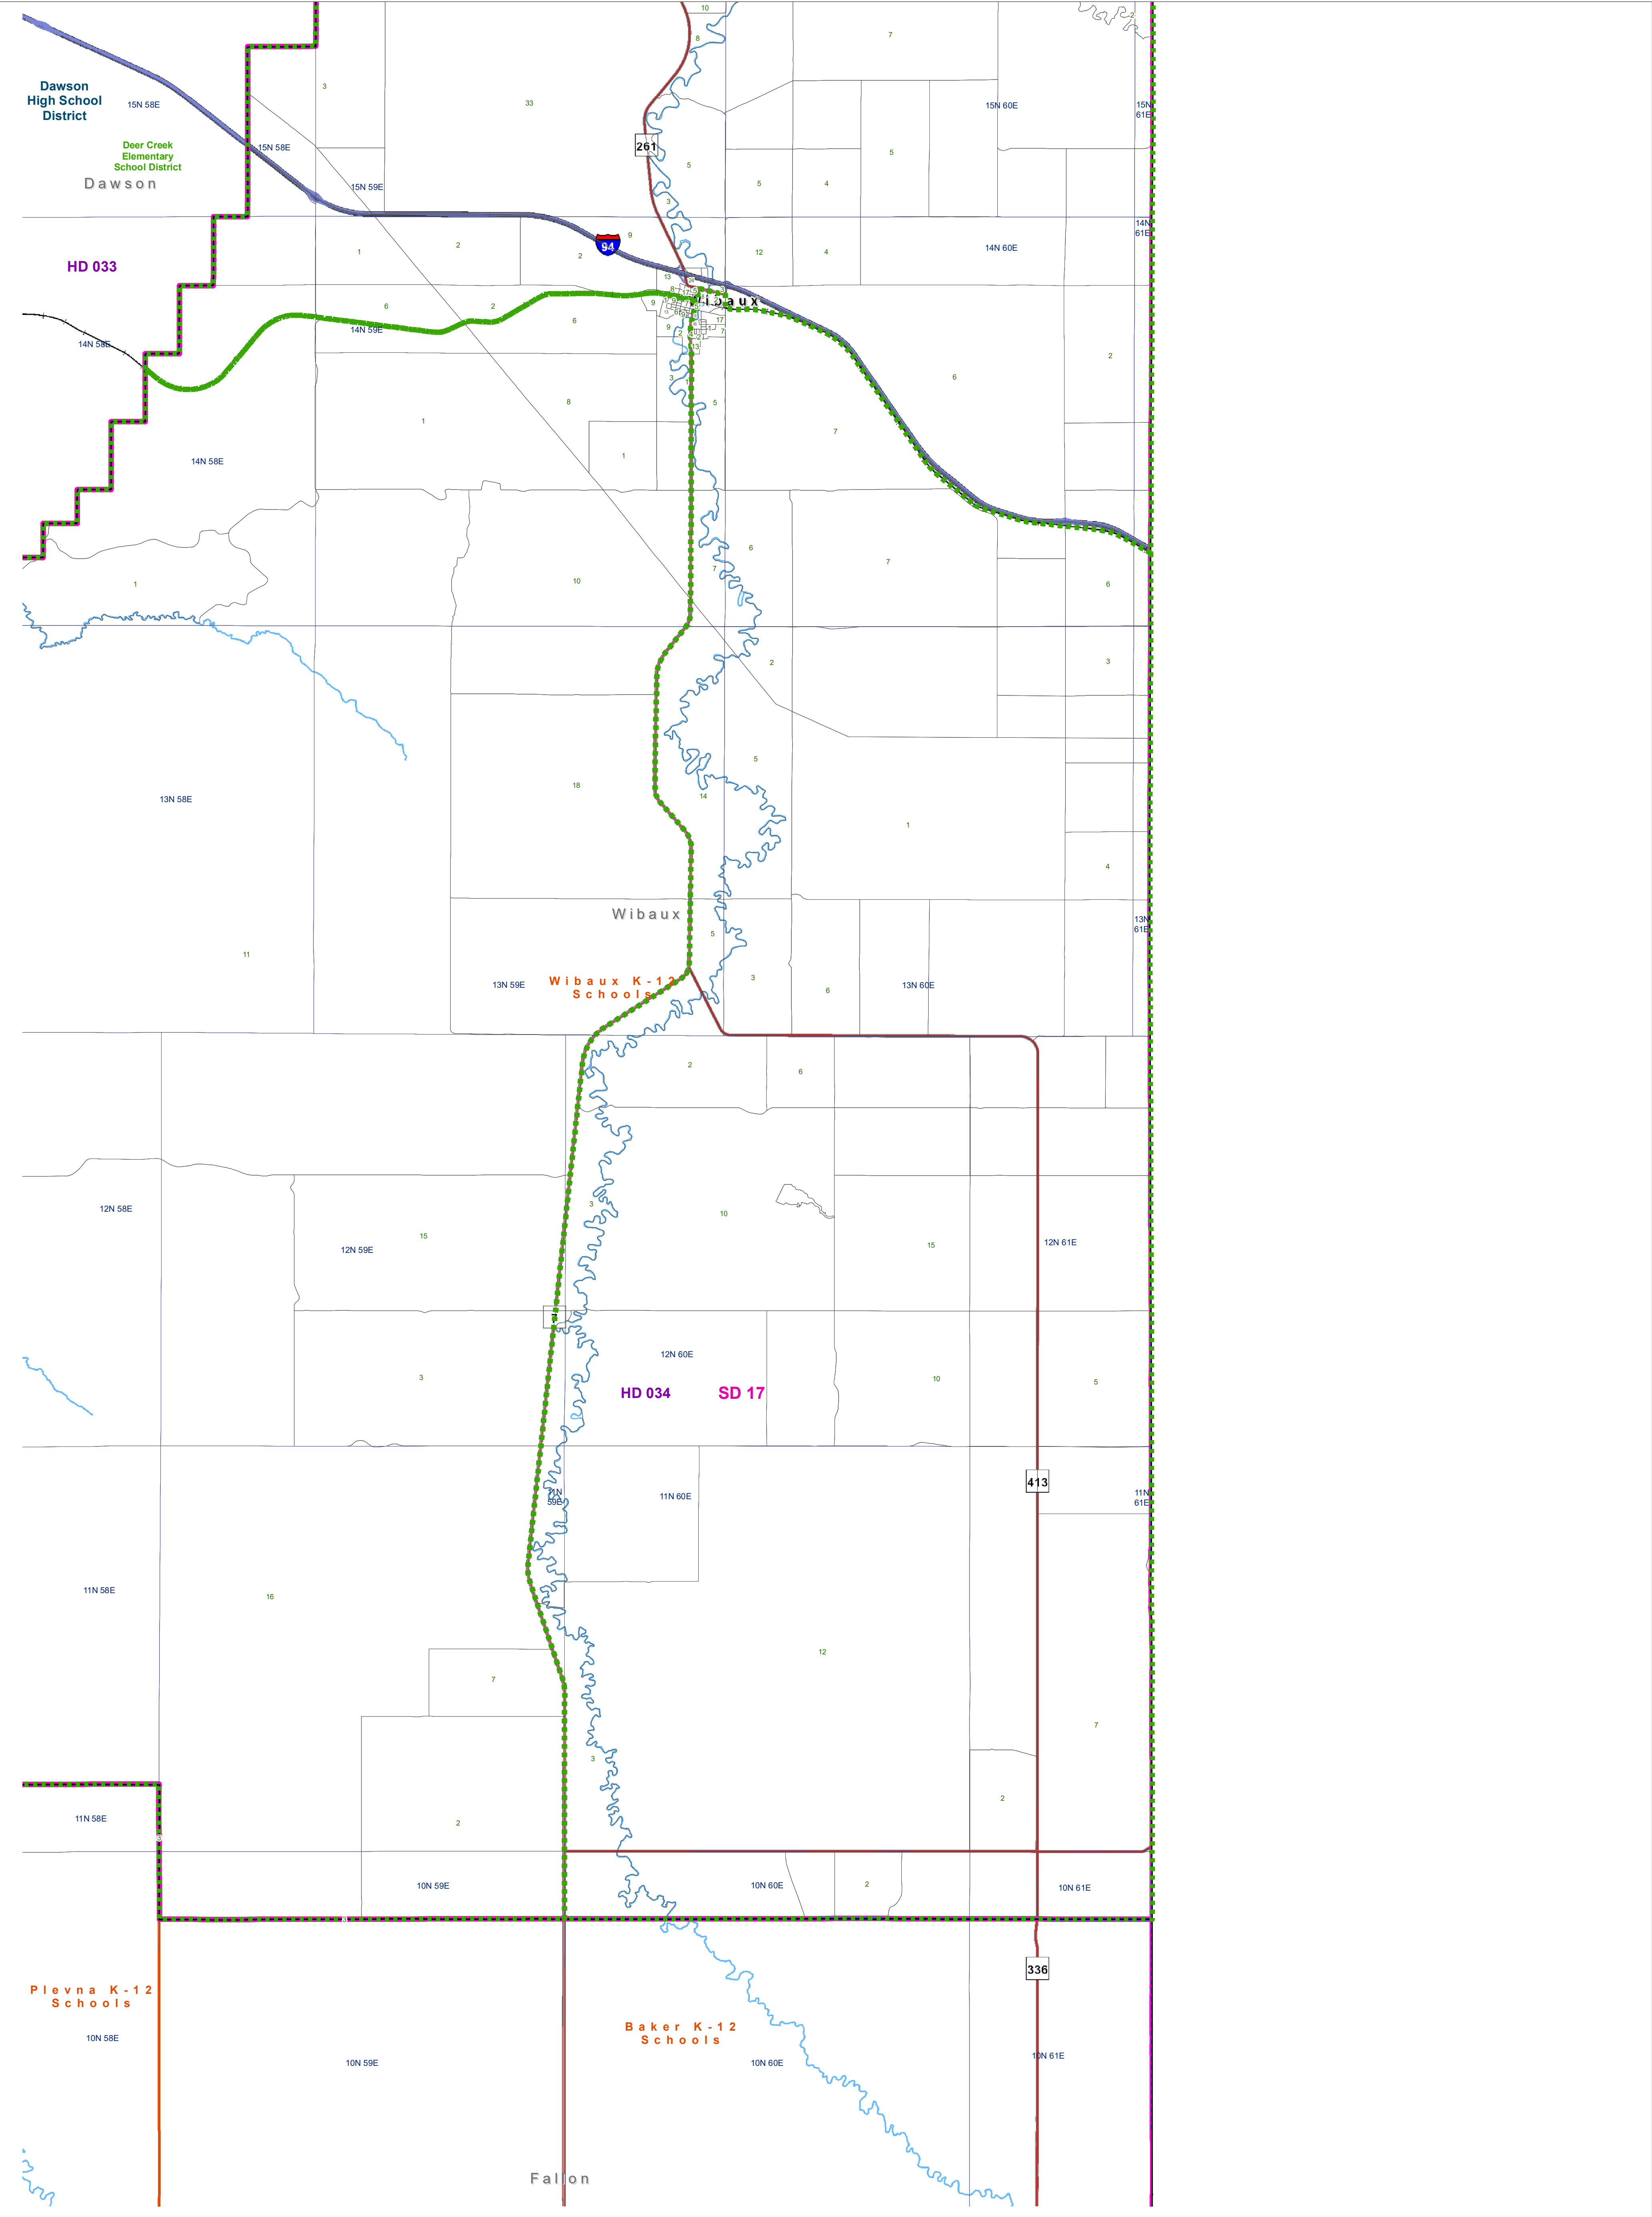

Wibaux - Commission District 2

County Commissioner Districts with 2020 Census Blocks

Total Population: 331

- County Commissioner Districts
- Voting Precincts
- Secondary School Districts
- Township Boundary
- Senate
- Elementary School Districts
- Tribal Nations Reservations
- House
- Unified (K-12) School Districts

Voting Precincts
 Montana State Library
 Created on 3/9/2023
 Meghan Burns | GeoEnabledElections@mt.gov
<https://geoenabled-elections-montana.hub.arcgis.com/>