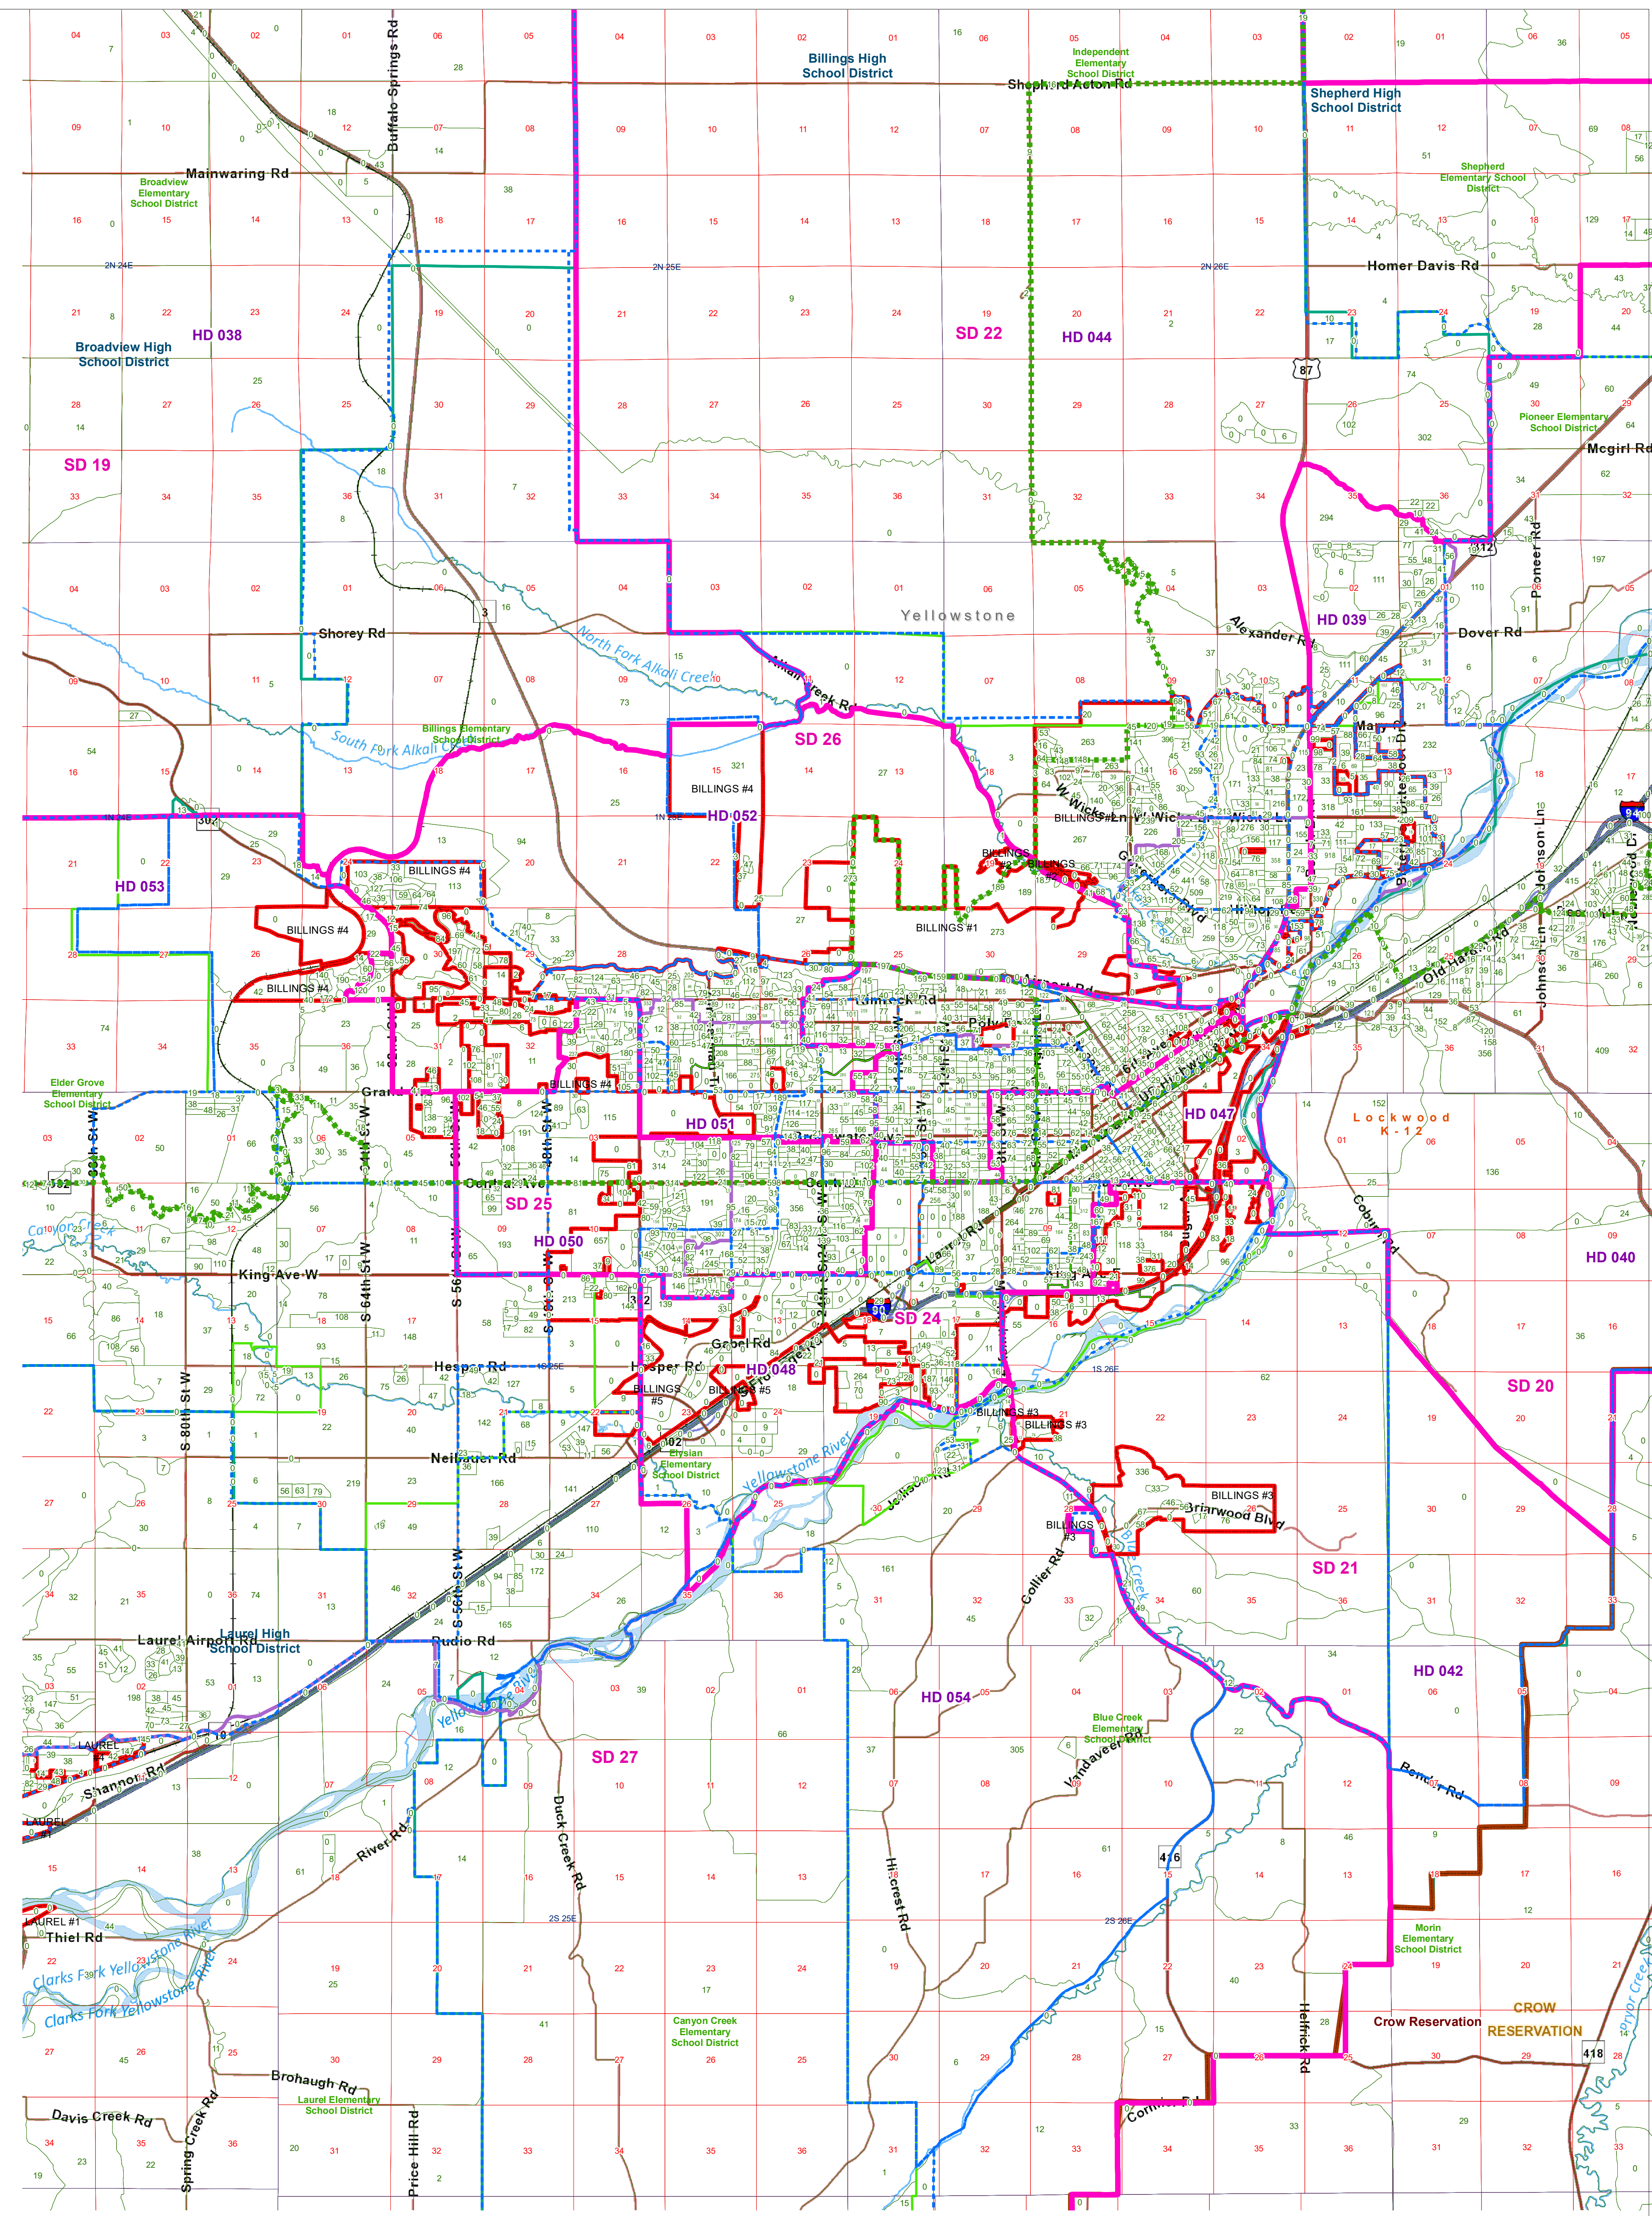

County Commissioner Districts with 2020 Census Population

Billings, Yellowstone County

- County Commissioner Districts
- Voting Precincts
- Senate
- House
- Tribal Nations Reservations
- Secondary School Districts
- Elementary School Districts
- Unified (K-12) School Districts
- Incorporated Cities and Towns
- Wards
- 2020 Census Blocks with Total Population Labeled in Green
- Township Boundary
- Sections

Voting Precincts
 Montana State Library
 Created on 3/14/2023
 Meghan Burns | GeoEnabledElections@mt.gov
<https://geoenabled-elections-montana.hub.arcgis.com/>