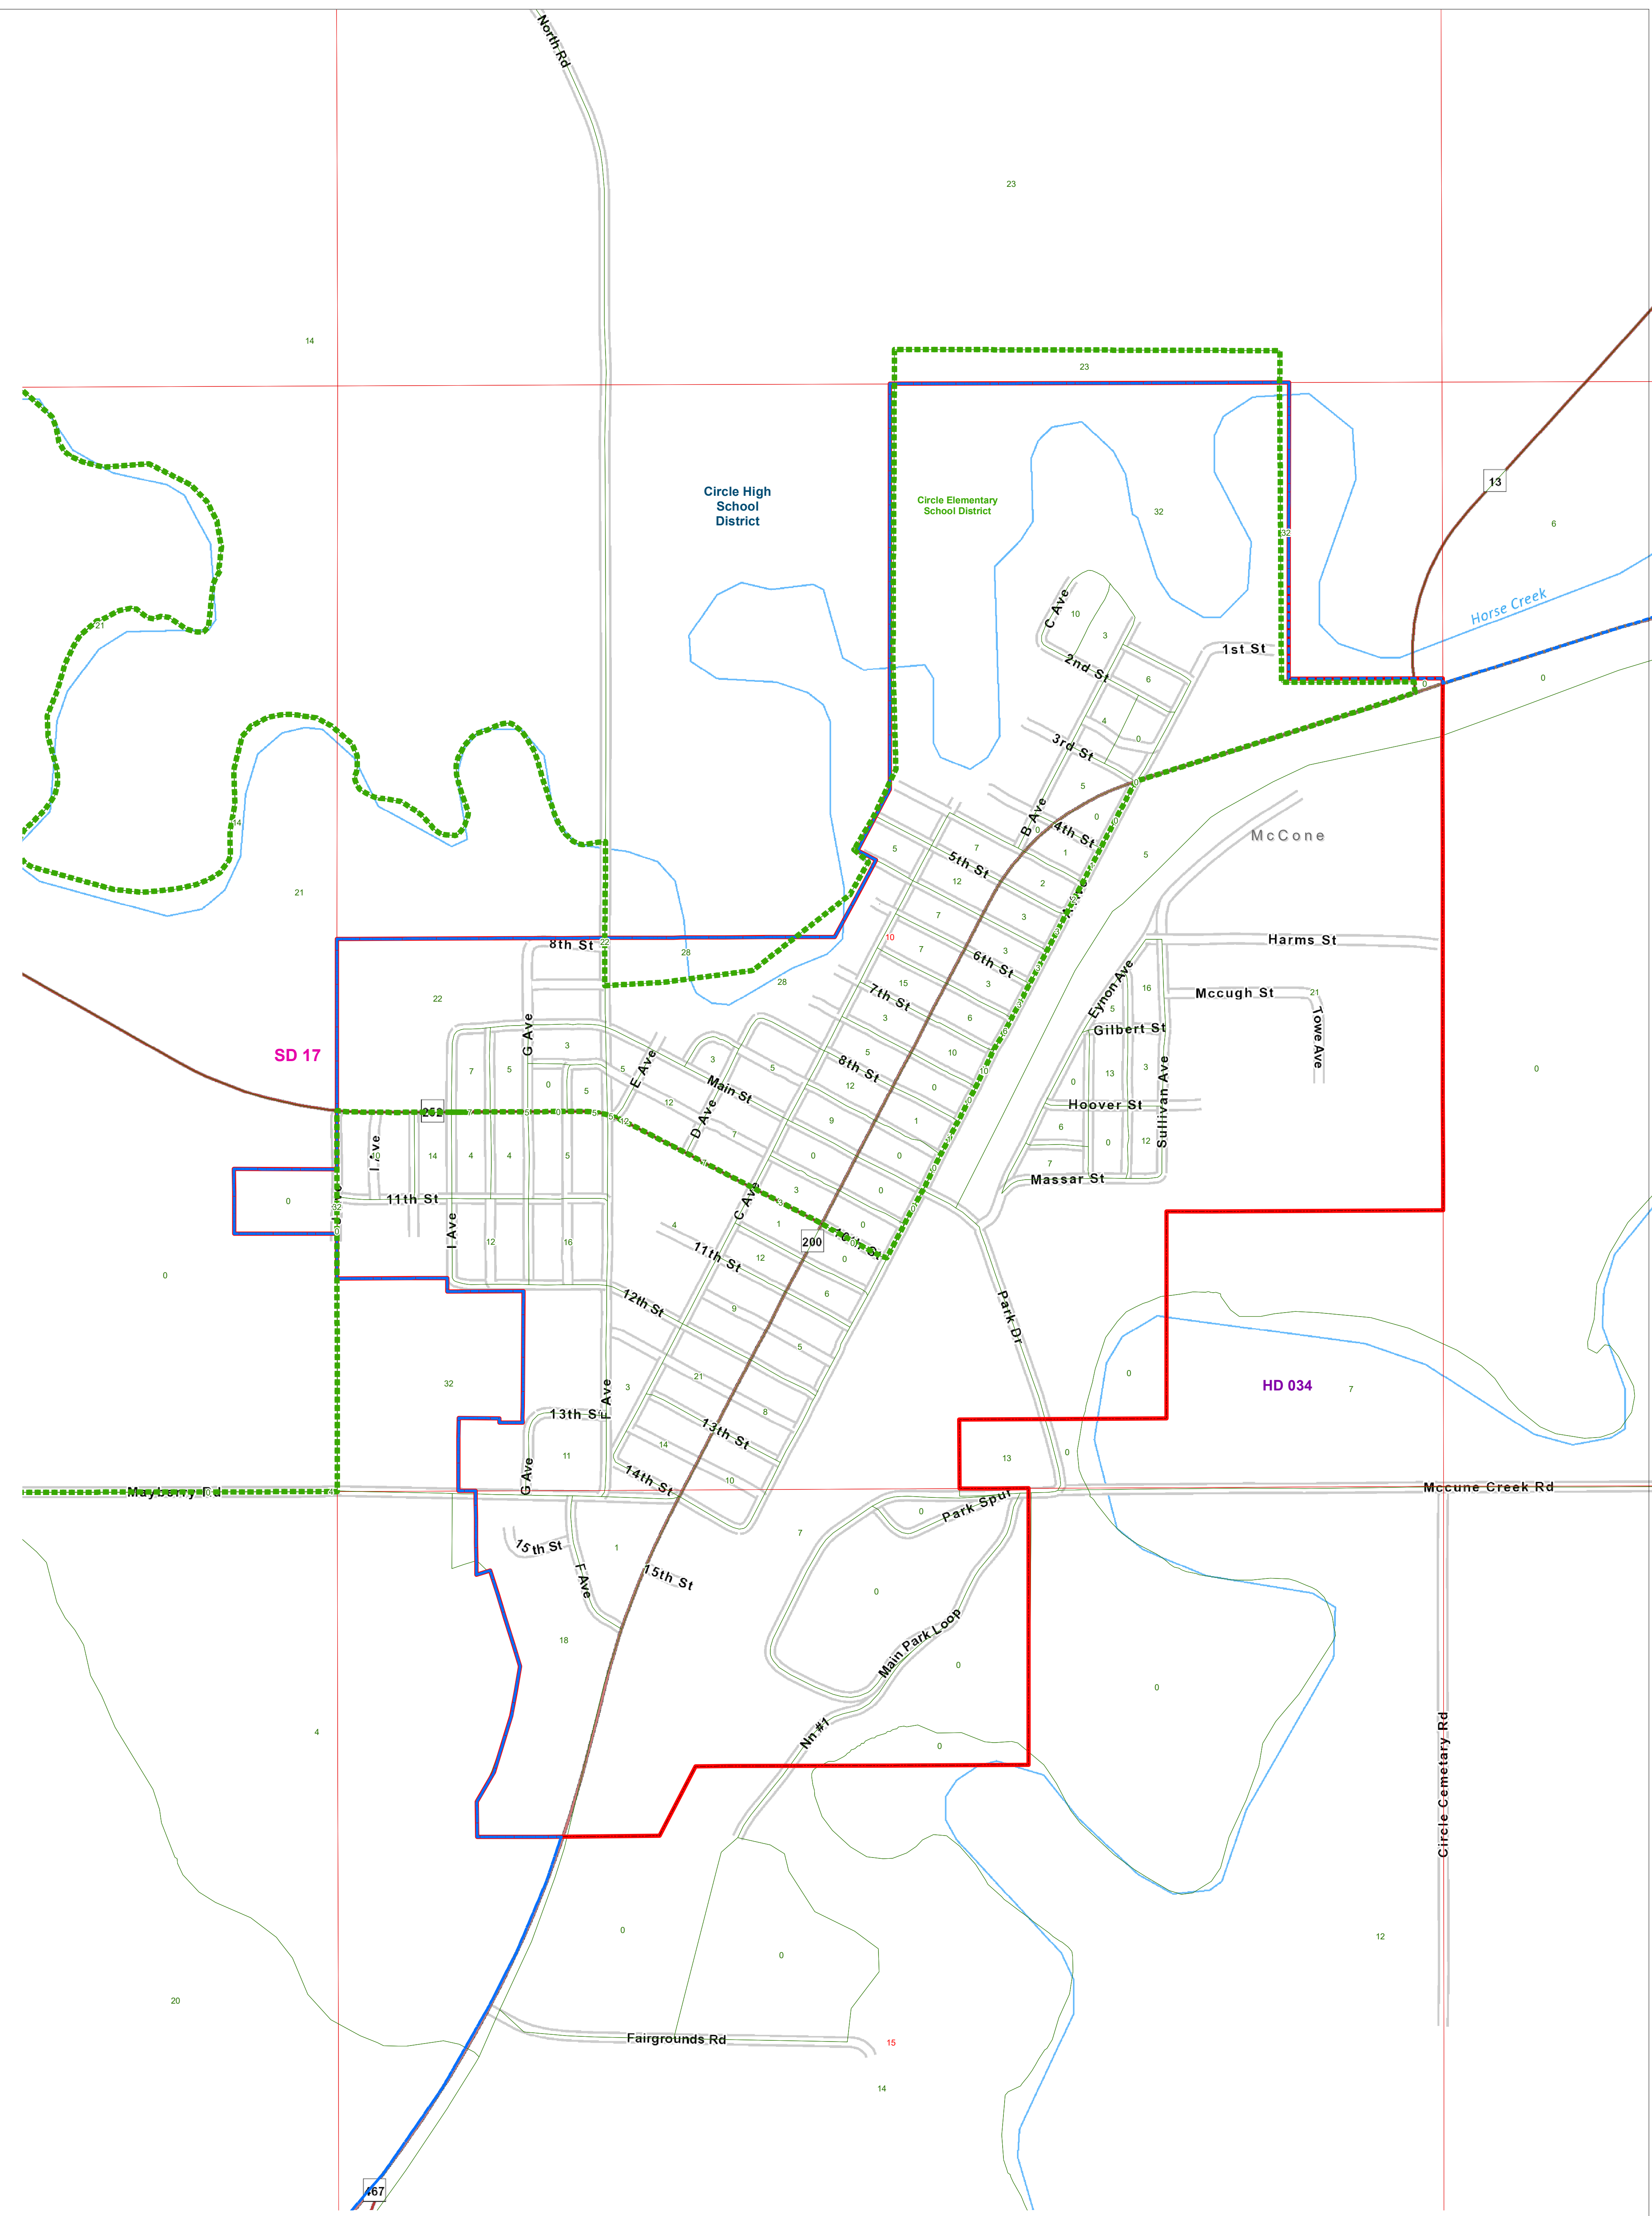

County Commissioner Districts with 2020 Census Population

Circle, McCone County

- County Commissioner Districts
- Tribal Nations Reservations
- Incorporated Cities and Towns
- 2020 Census Blocks with Total Population Labeled in Green
- Voting Precincts
- Secondary School Districts
- Wards
- Township Boundary
- Senate
- Elementary School Districts
- Sections
- House
- Unified (K-12) School Districts

Voting Precincts
 Montana State Library
 Created on 3/14/2023
 Meghan Burns | GeoEnabledElections@mt.gov
<https://geoenabled-elections-montana.hub.arcgis.com/>