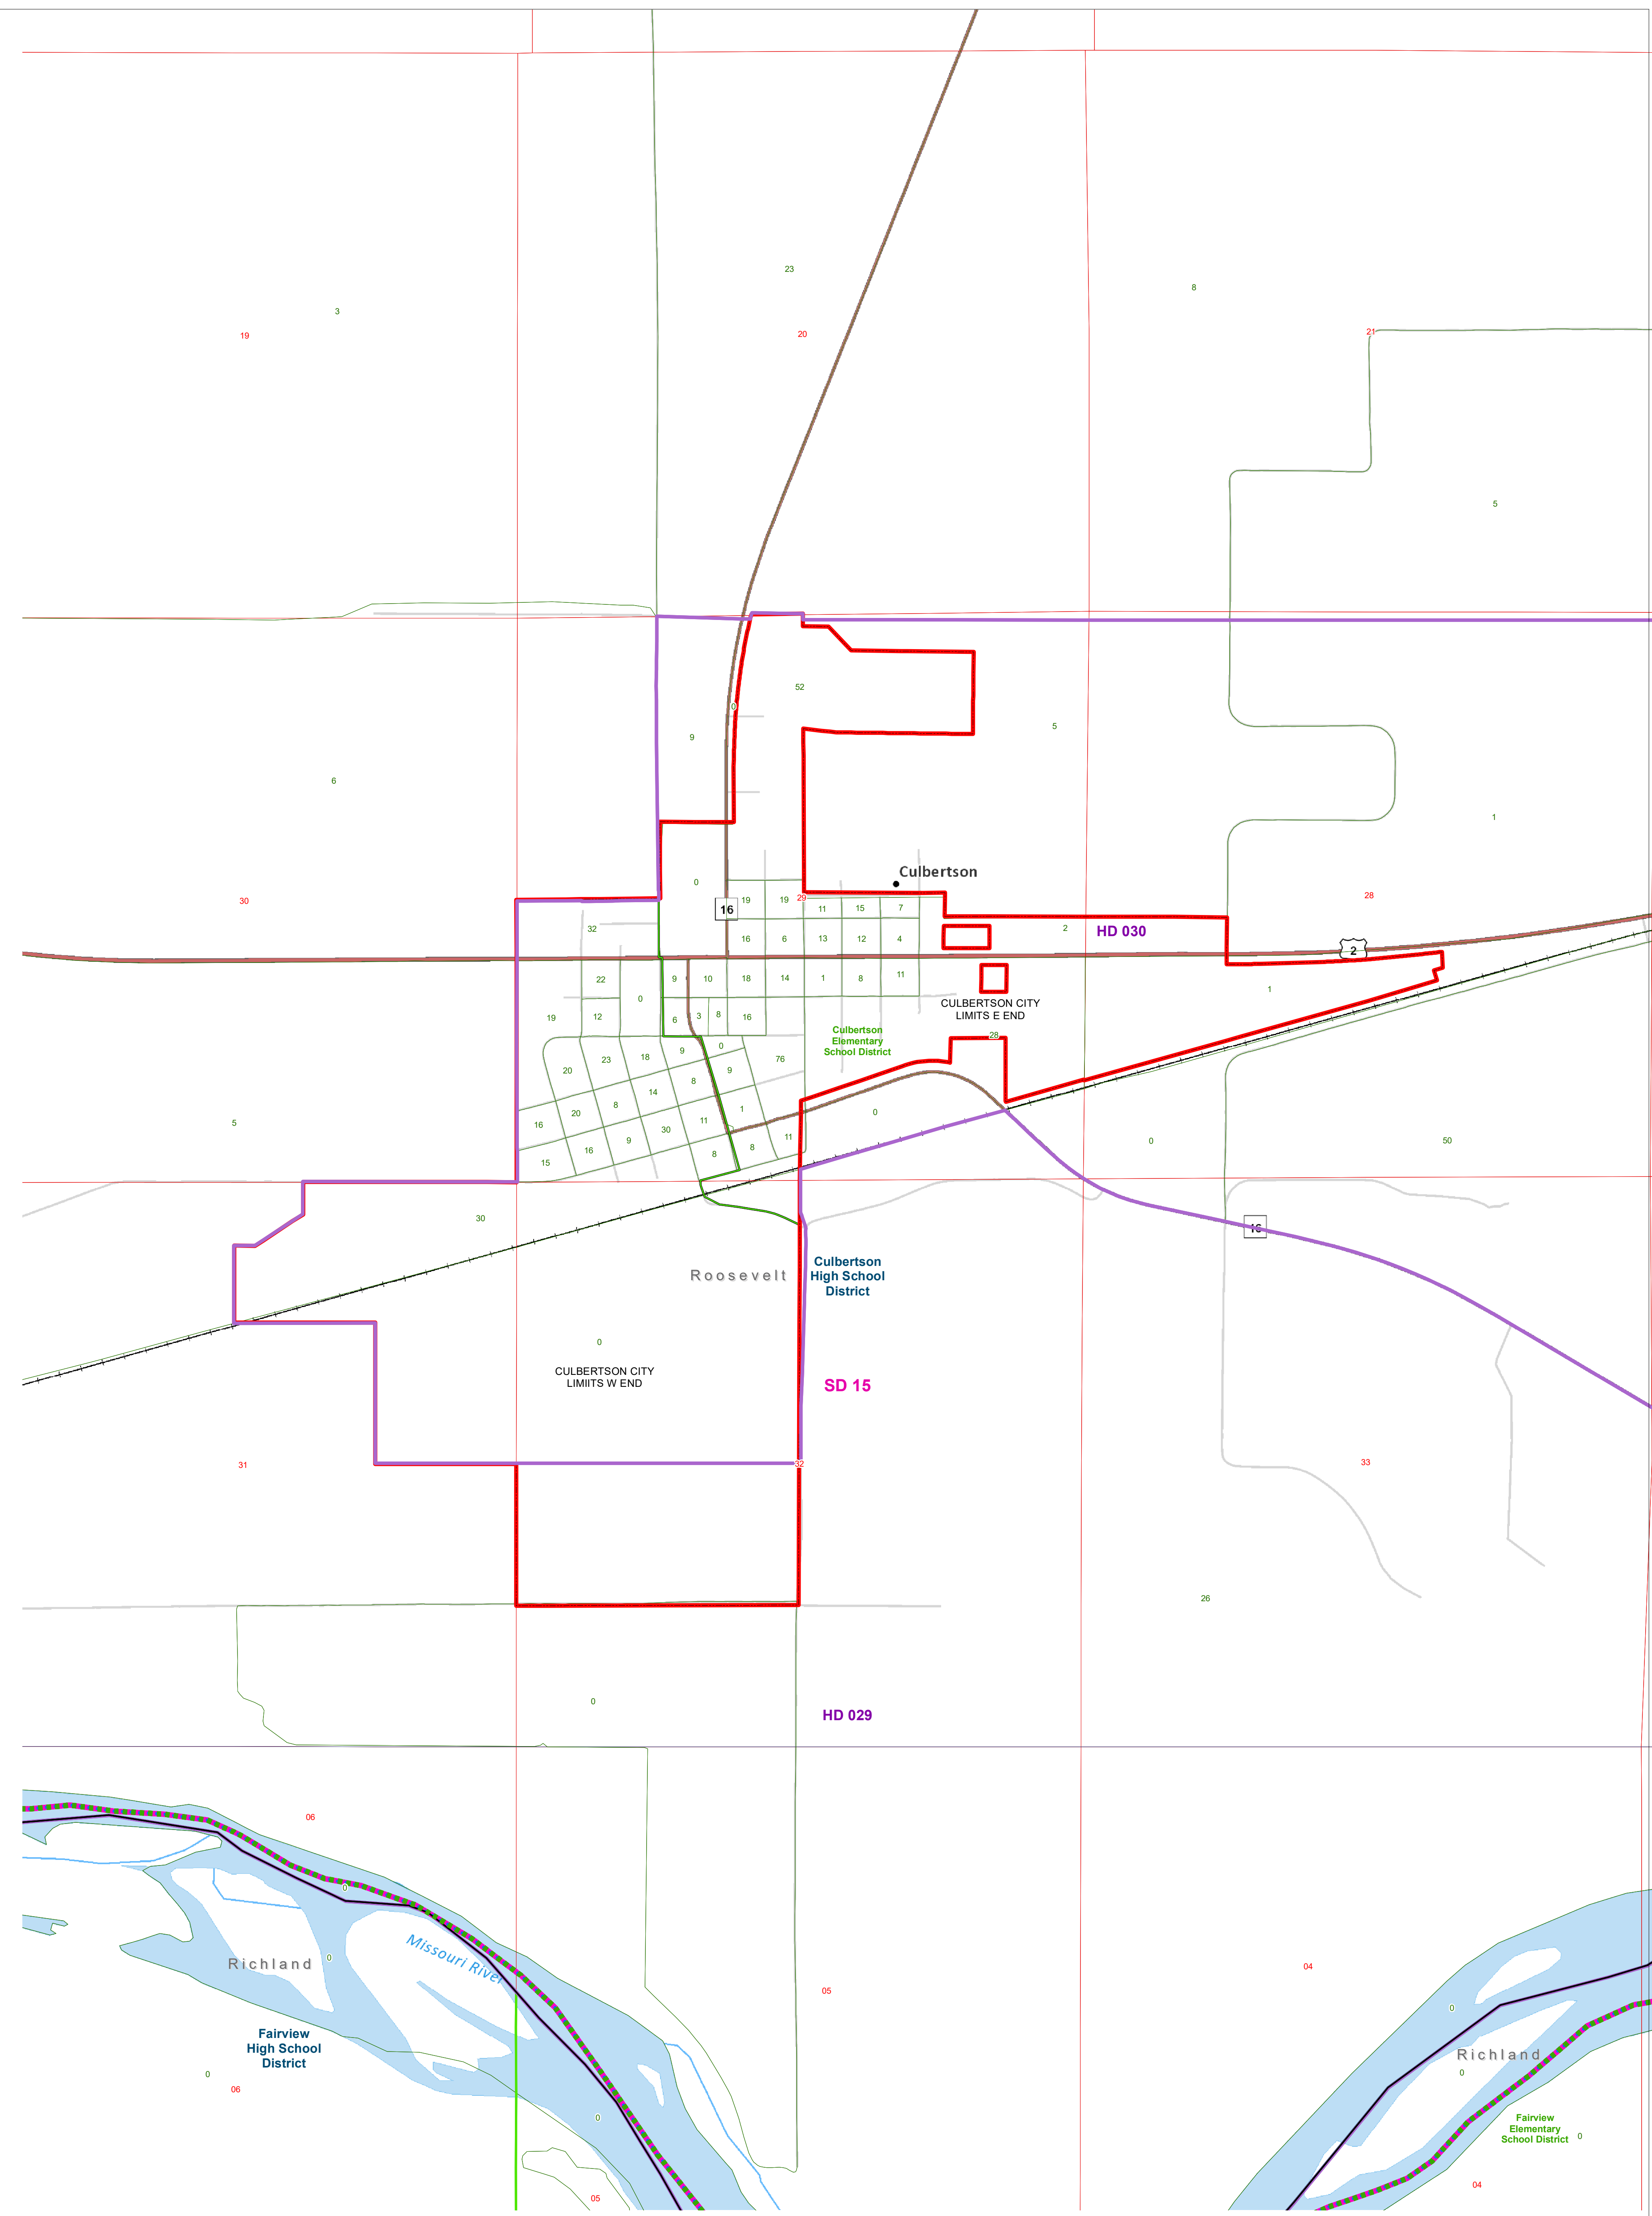

County Commissioner Districts with 2020 Census Population Culbertson, Roosevelt County

Voting Precincts
 Montana State Library
 Created on 3/14/2023
 Meghan Burns | GeoEnabledElections@mt.gov
<https://geoenabled-elections-montana.hub.arcgis.com/>