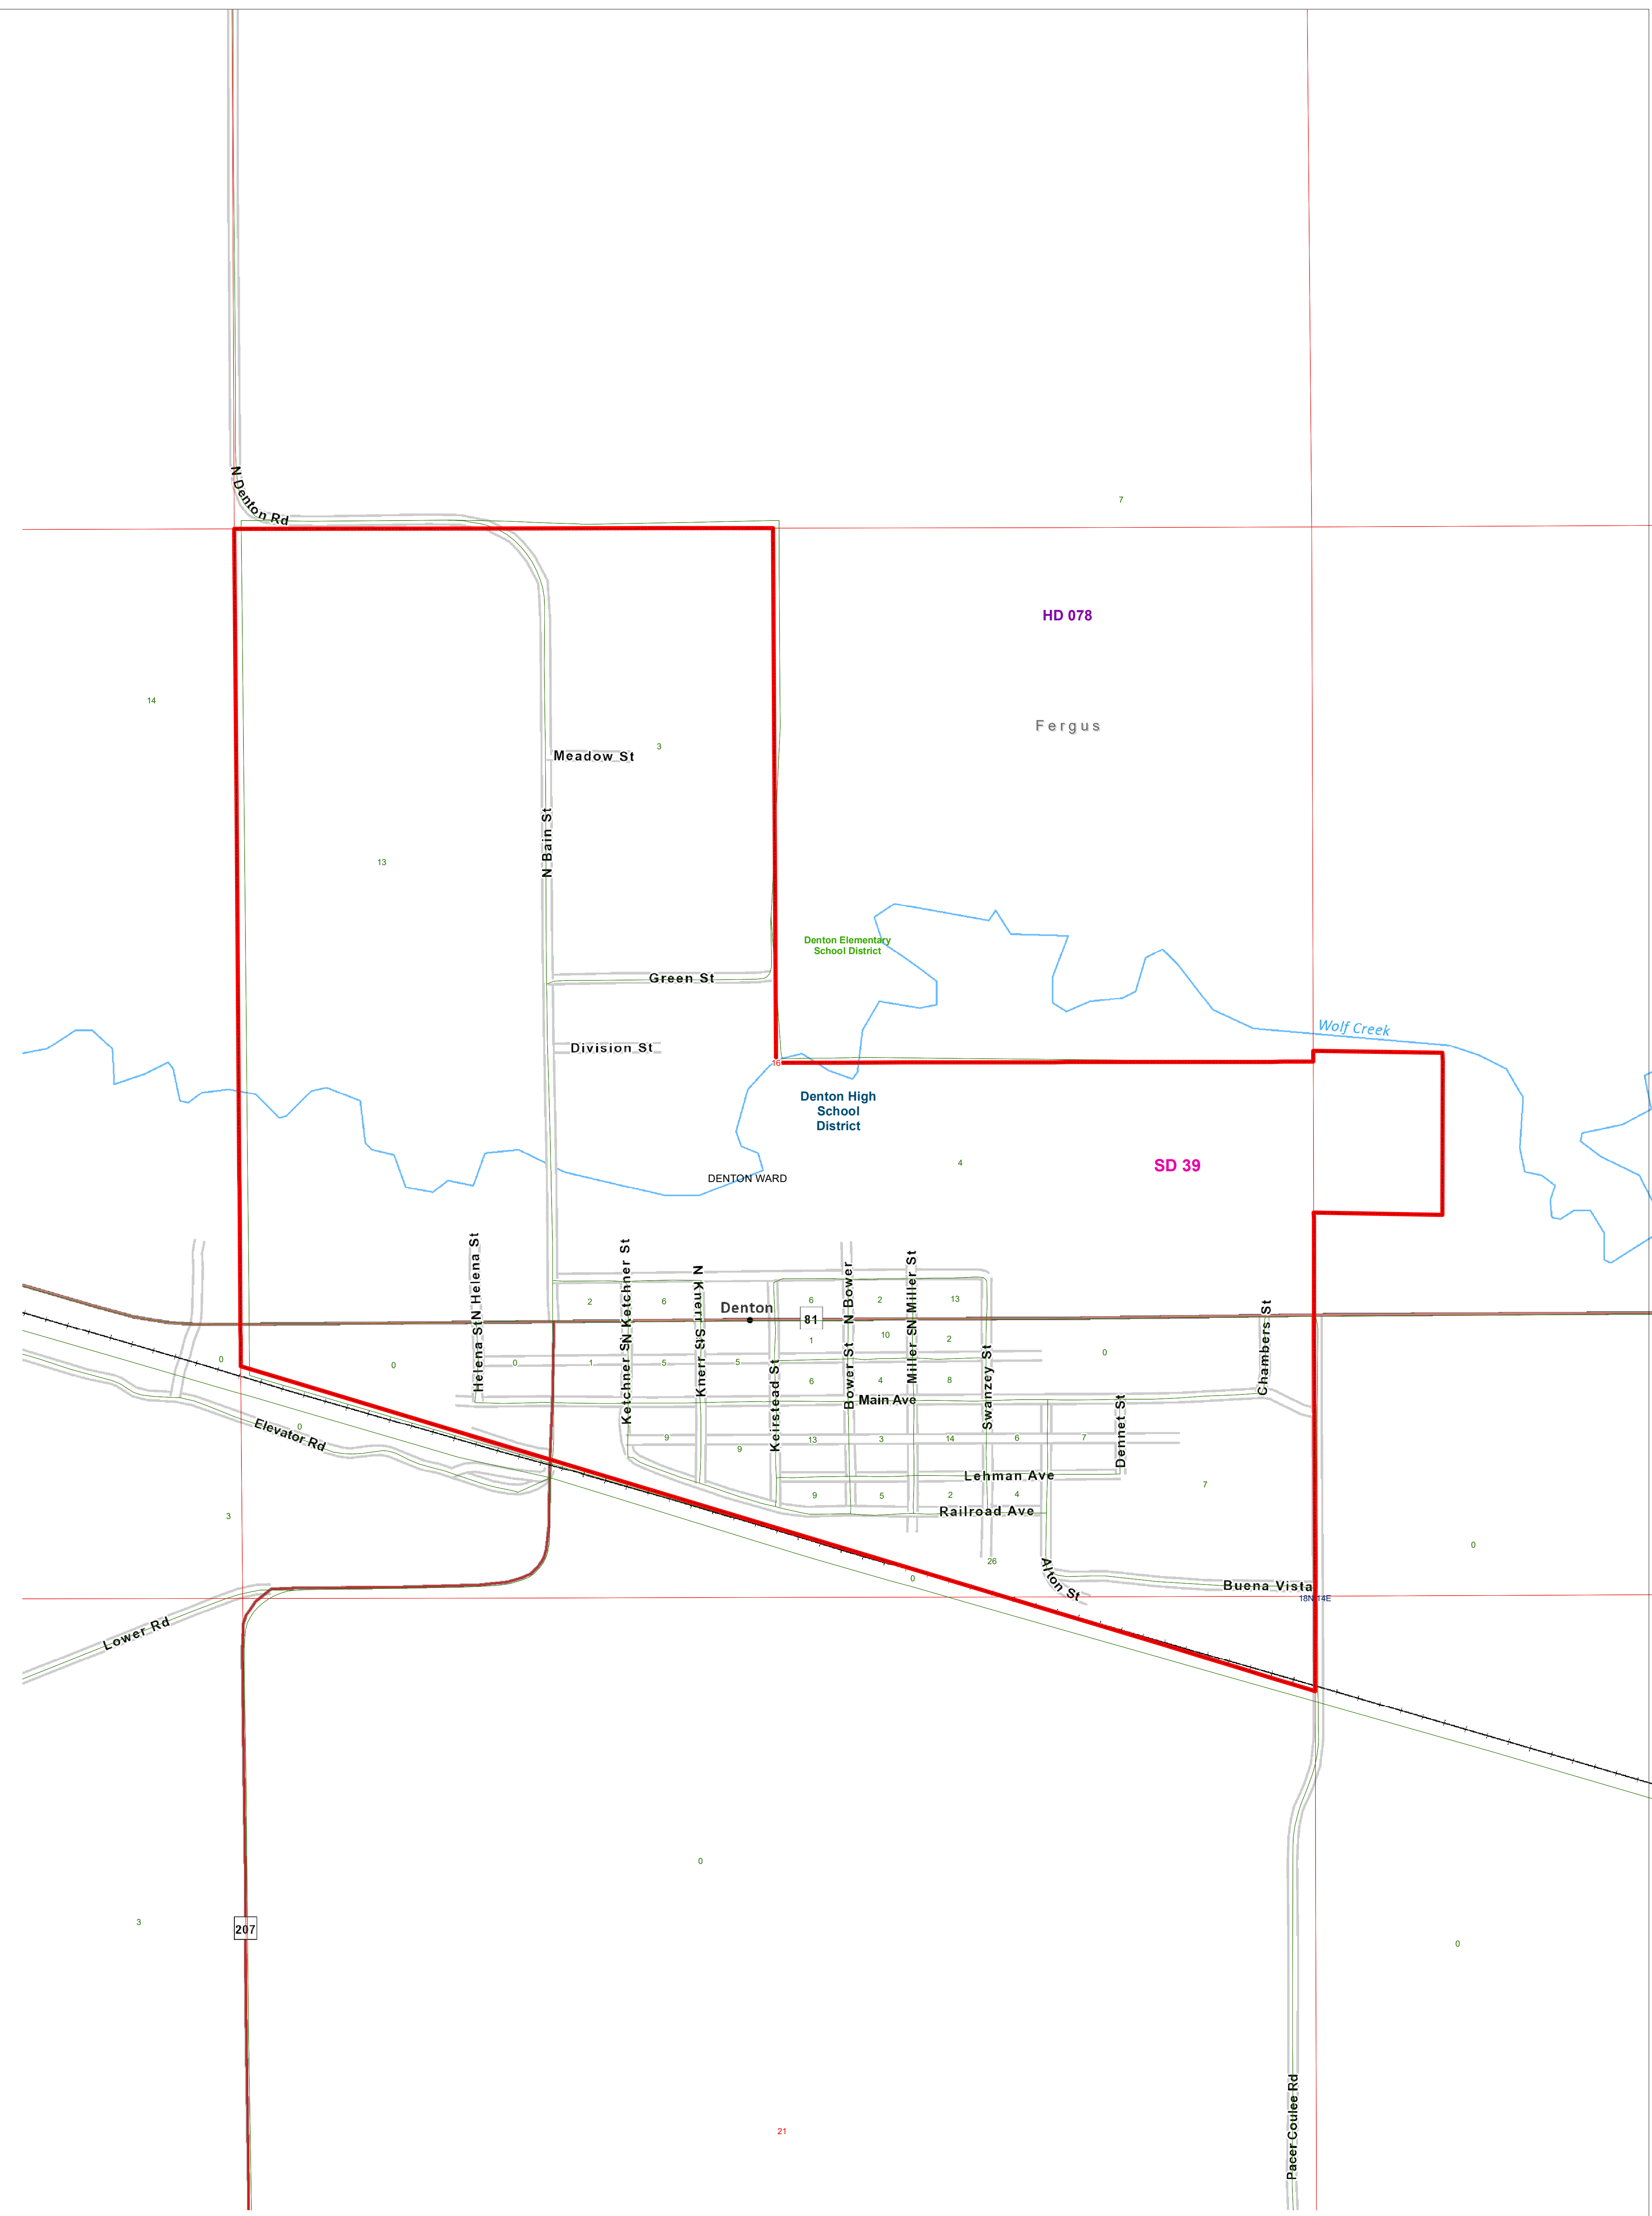

County Commissioner Districts with 2020 Census Population

Denton, Fergus County

- | | | | |
|-------------------------------|---------------------------------|-------------------------------|---|
| County Commissioner Districts | Tribal Nations Reservations | Incorporated Cities and Towns | 2020 Census Blocks with Total Population Labeled in Green |
| Voting Precincts | Secondary School Districts | Wards | Township Boundary |
| Senate | Elementary School Districts | Sections | |
| House | Unified (K-12) School Districts | | |

Voting Precincts
 Montana State Library
 Created on 3/14/2023
 Meghan Burns | GeoEnabledElections@mt.gov
<https://geoenabled-elections-montana.hub.arcgis.com/>