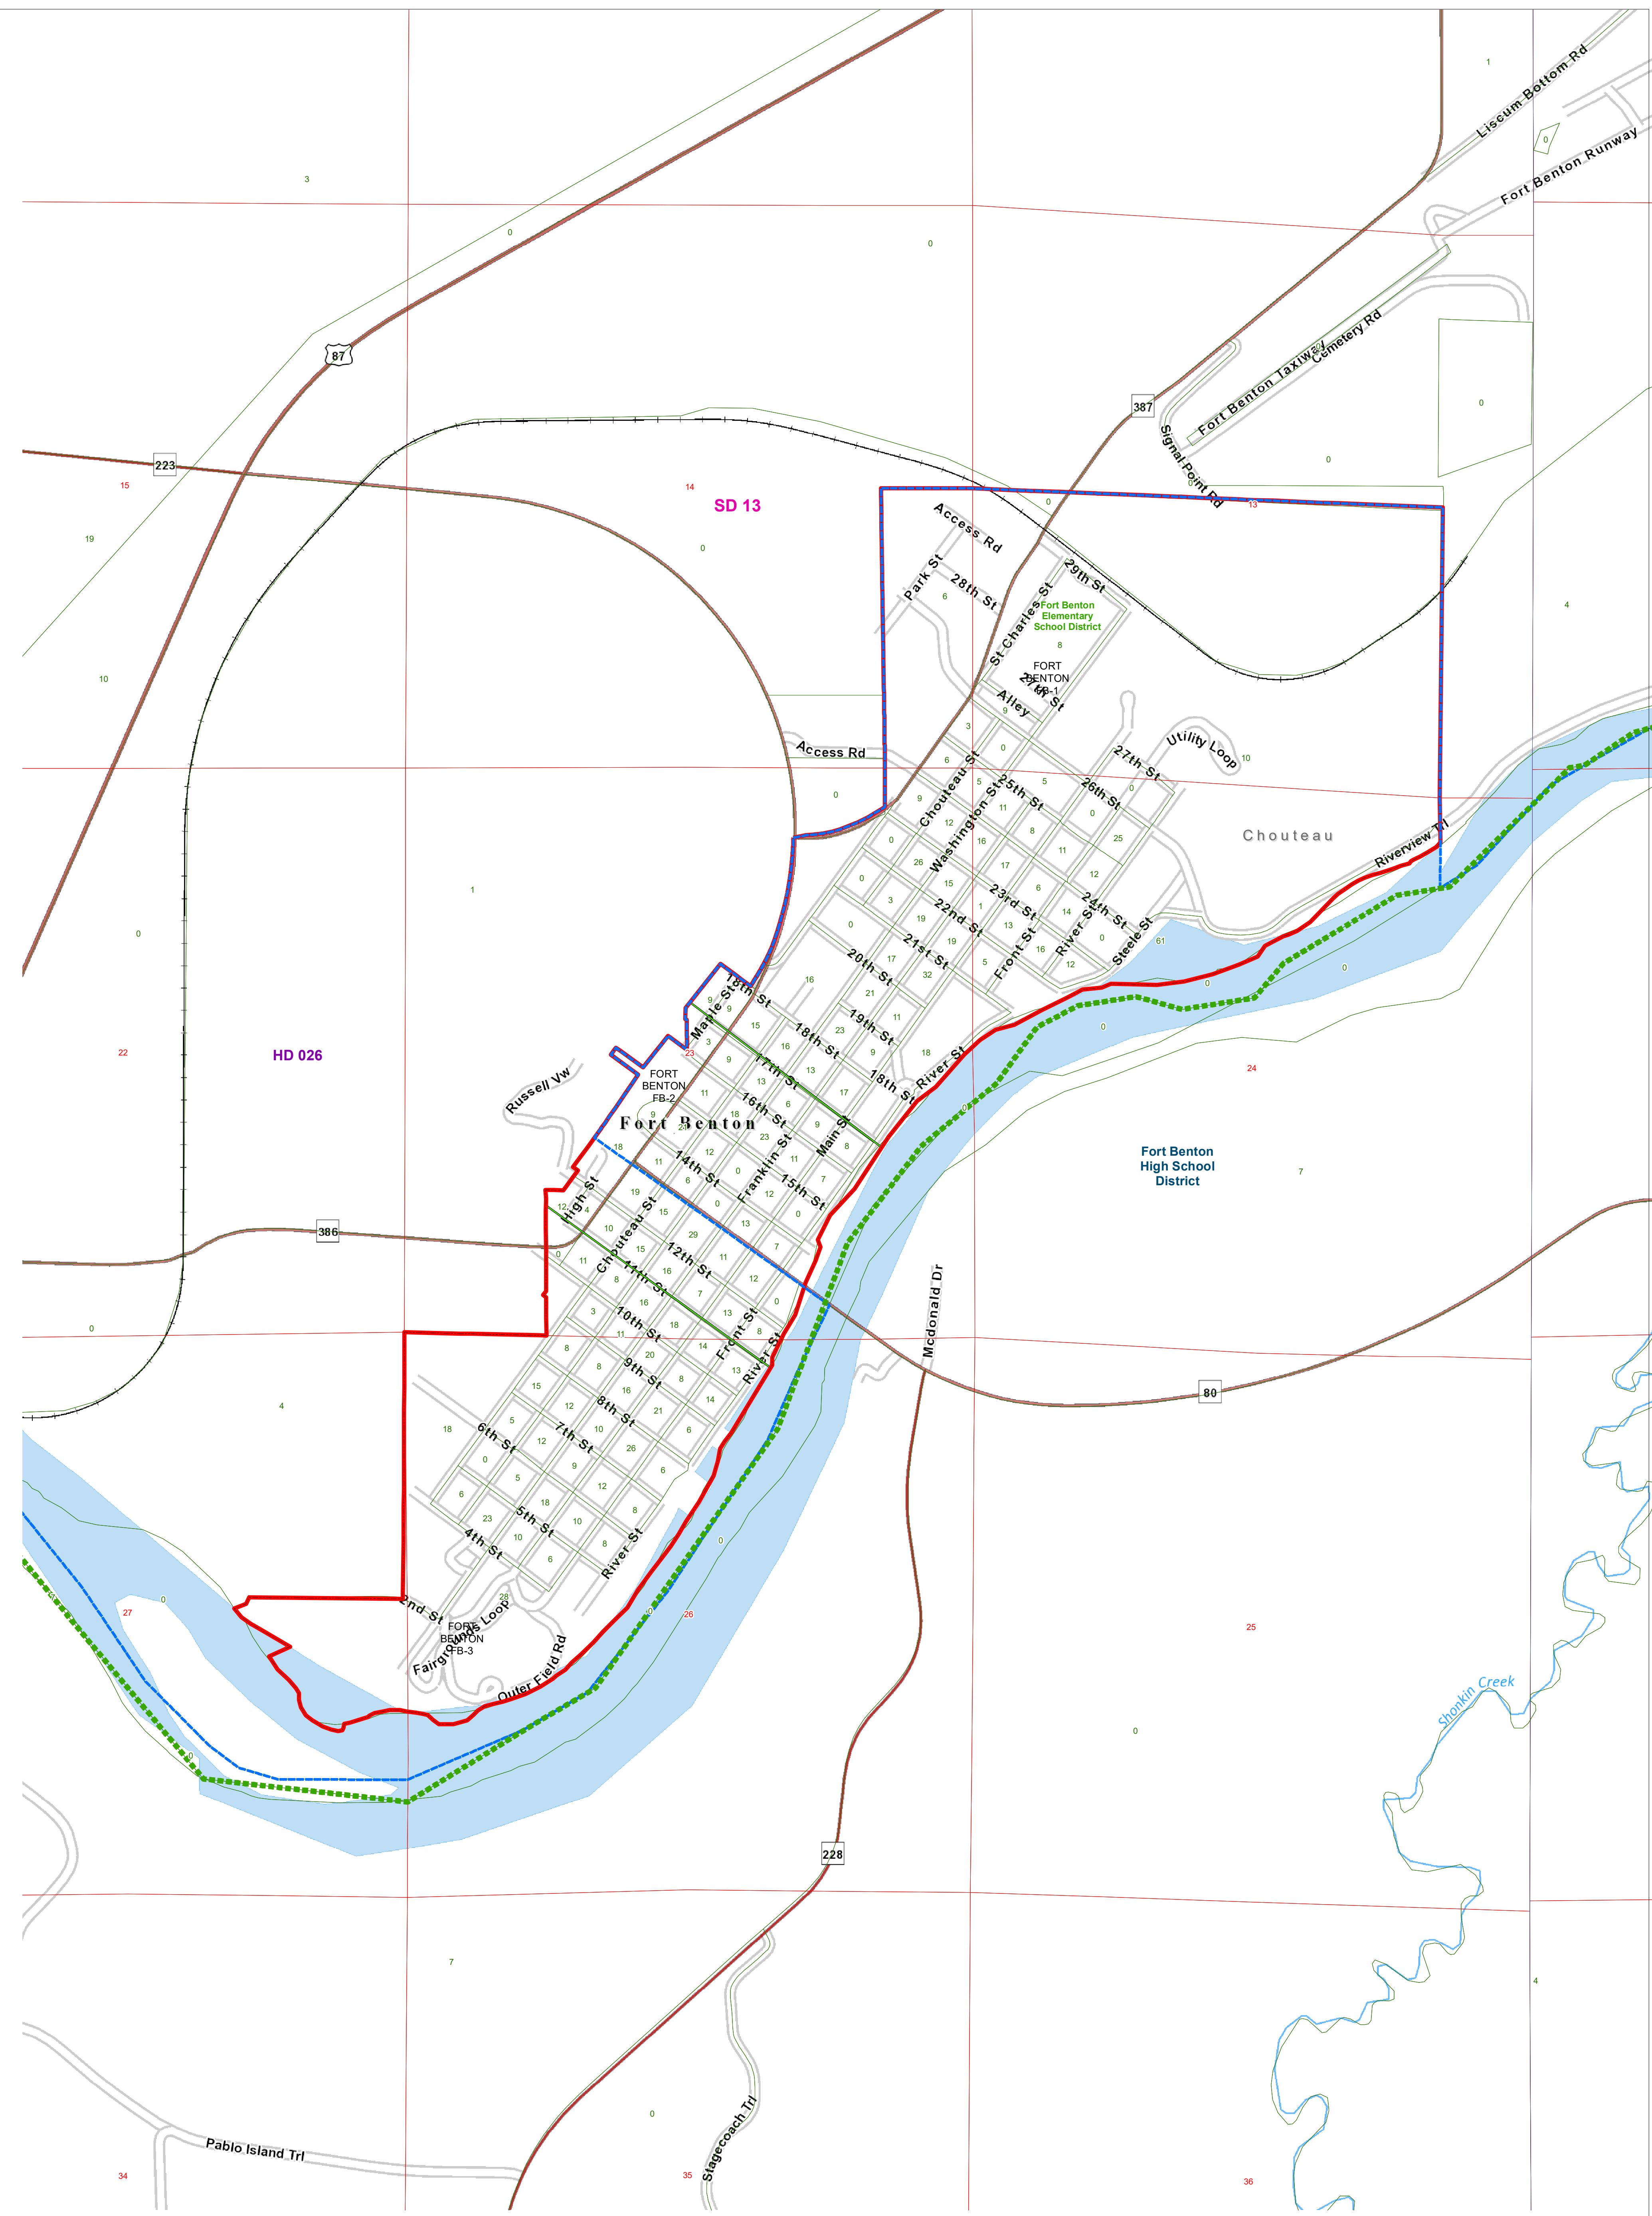

County Commissioner Districts with 2020 Census Population

Fort Benton, Chouteau County

- | | | | | | | | |
|--|-------------------------------|--|---------------------------------|--|-------------------------------|--|---|
| | County Commissioner Districts | | Tribal Nations Reservations | | Incorporated Cities and Towns | | 2020 Census Blocks with Total Population Labeled in Green |
| | Voting Precincts | | Secondary School Districts | | Wards | | Township Boundary |
| | Senate | | Elementary School Districts | | Sections | | |
| | House | | Unified (K-12) School Districts | | | | |