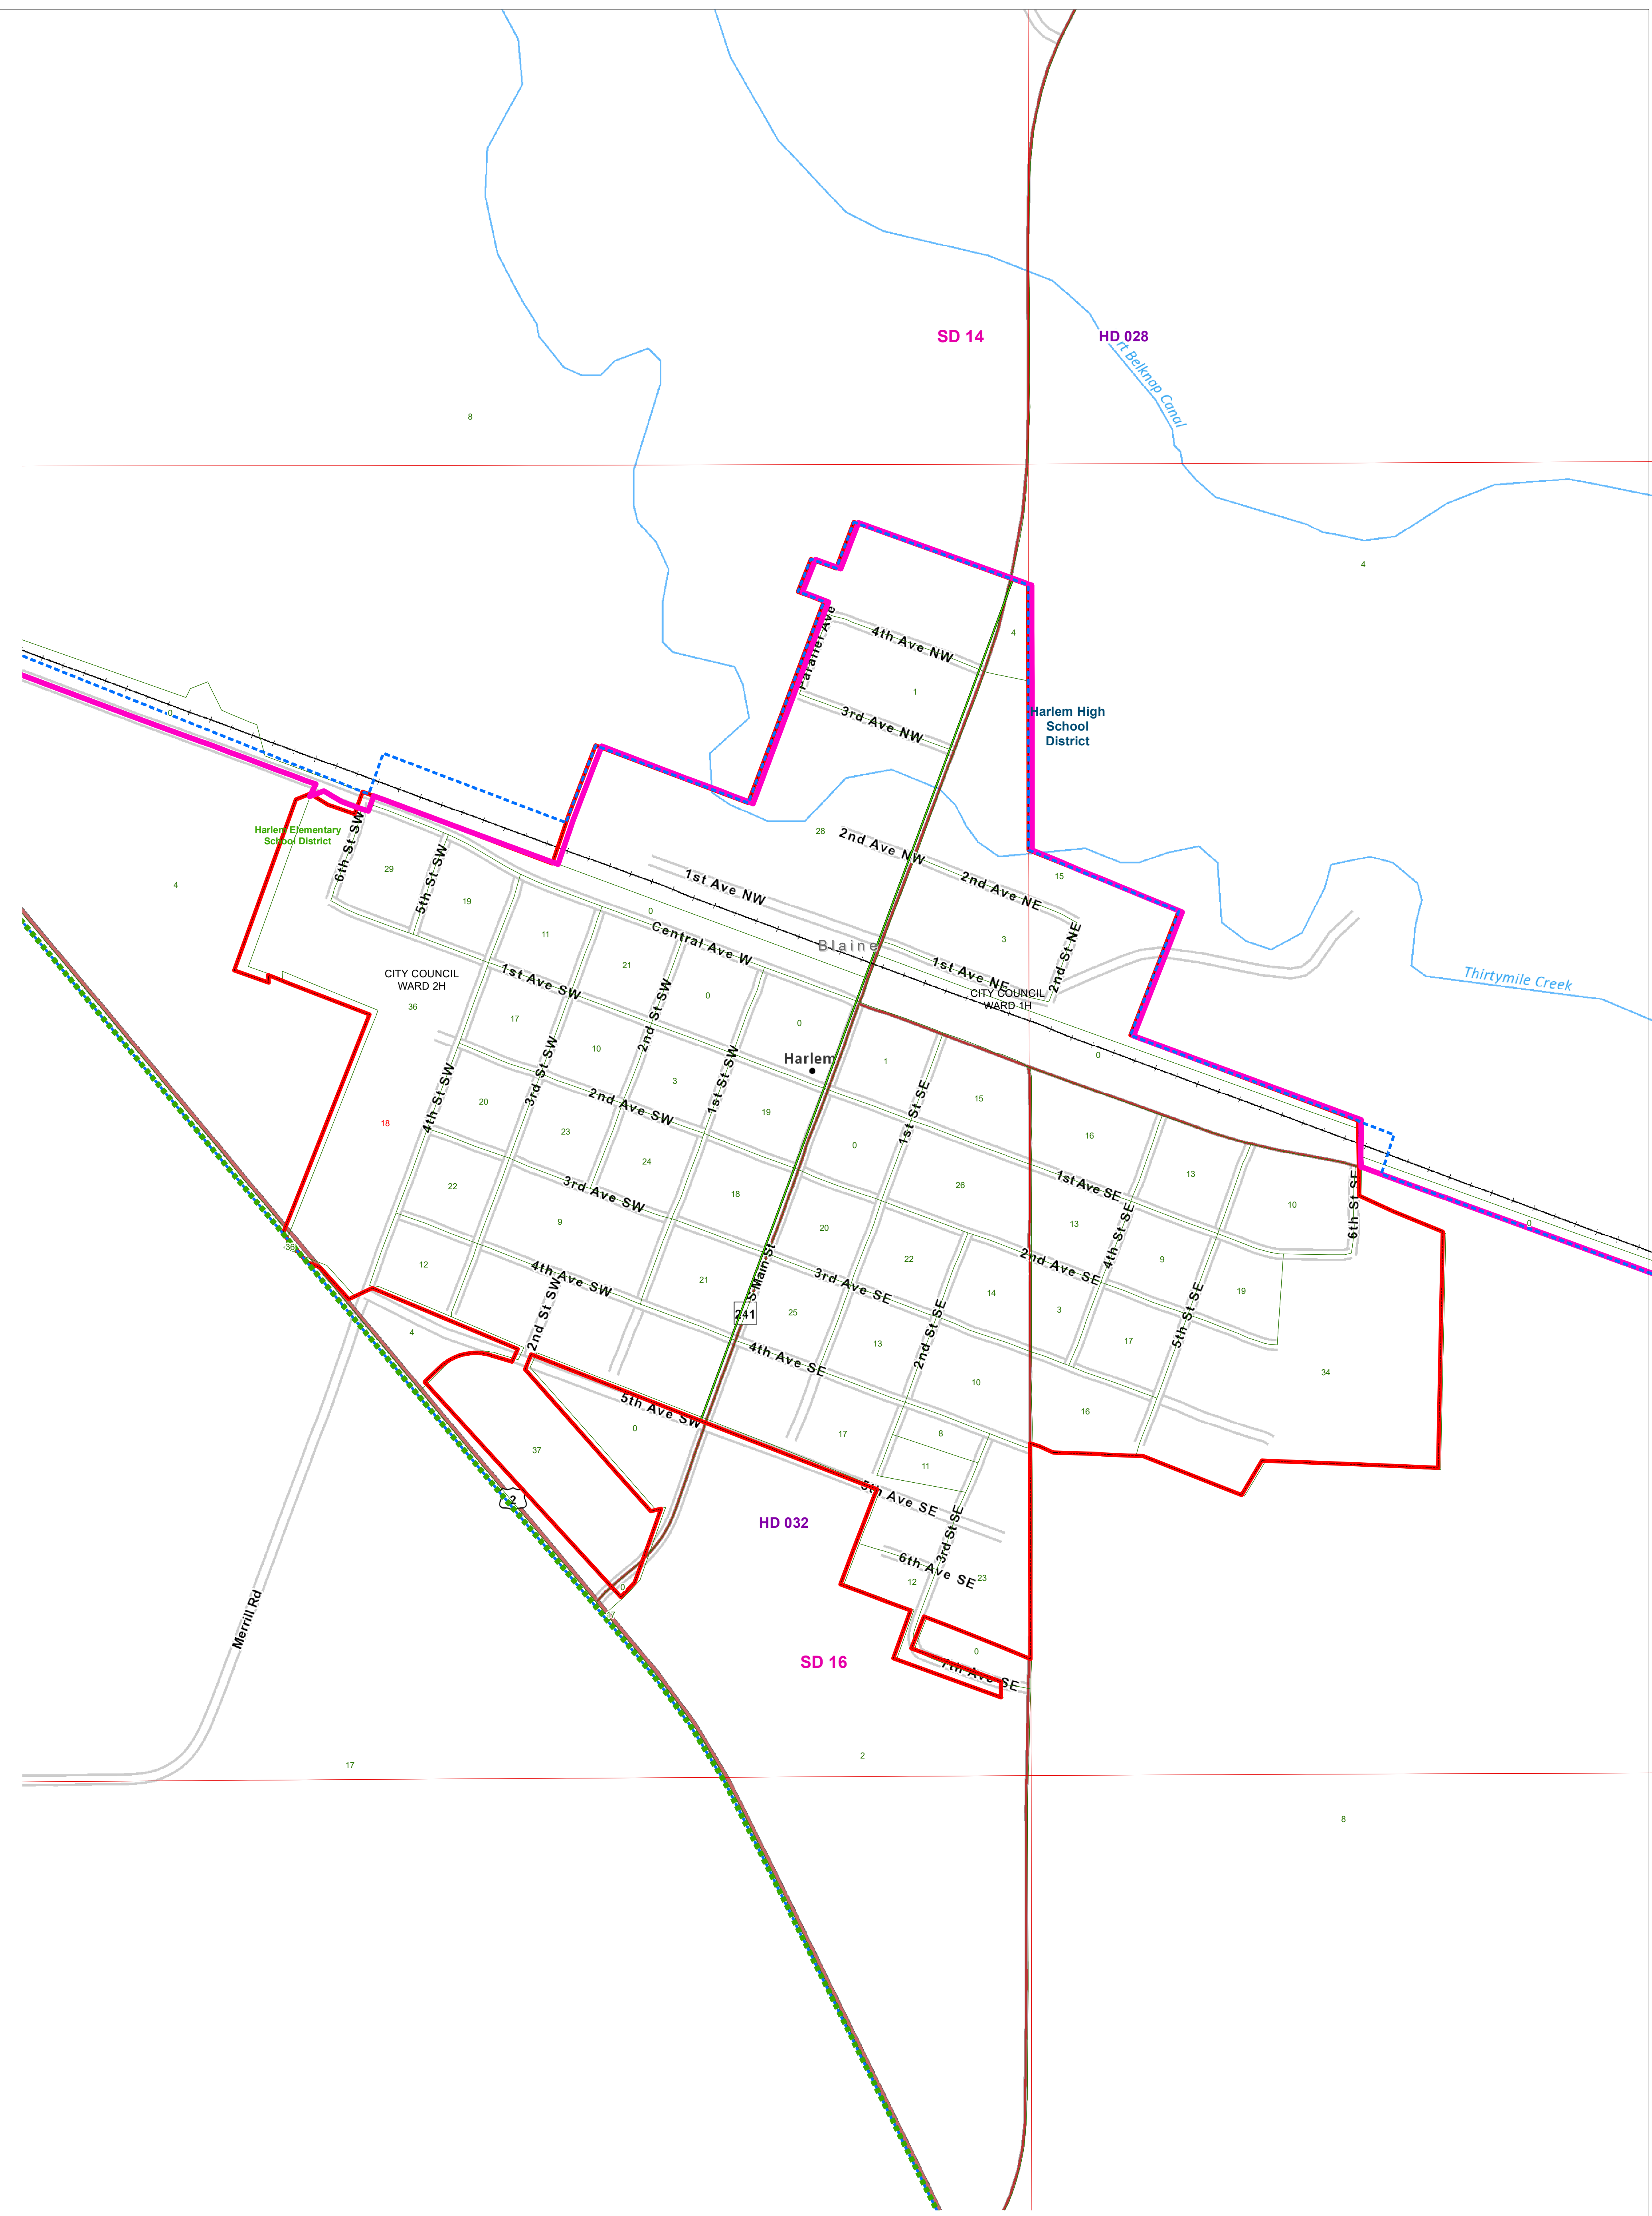

County Commissioner Districts with 2020 Census Population Harlem, Blaine County

- County Commissioner Districts
- Voting Precincts
- Senate
- House
- Tribal Nations Reservations
- Secondary School Districts
- Elementary School Districts
- Unified (K-12) School Districts
- Incorporated Cities and Towns
- Wards
- Township Boundary
- Sections
- 2020 Census Blocks with Total Population Labeled in Green

Voting Precincts
 Montana State Library
 Created on 3/14/2023
 Meghan Burns | GeoEnabledElections@mt.gov
<https://geoenabled-elections-montana.hub.arcgis.com/>