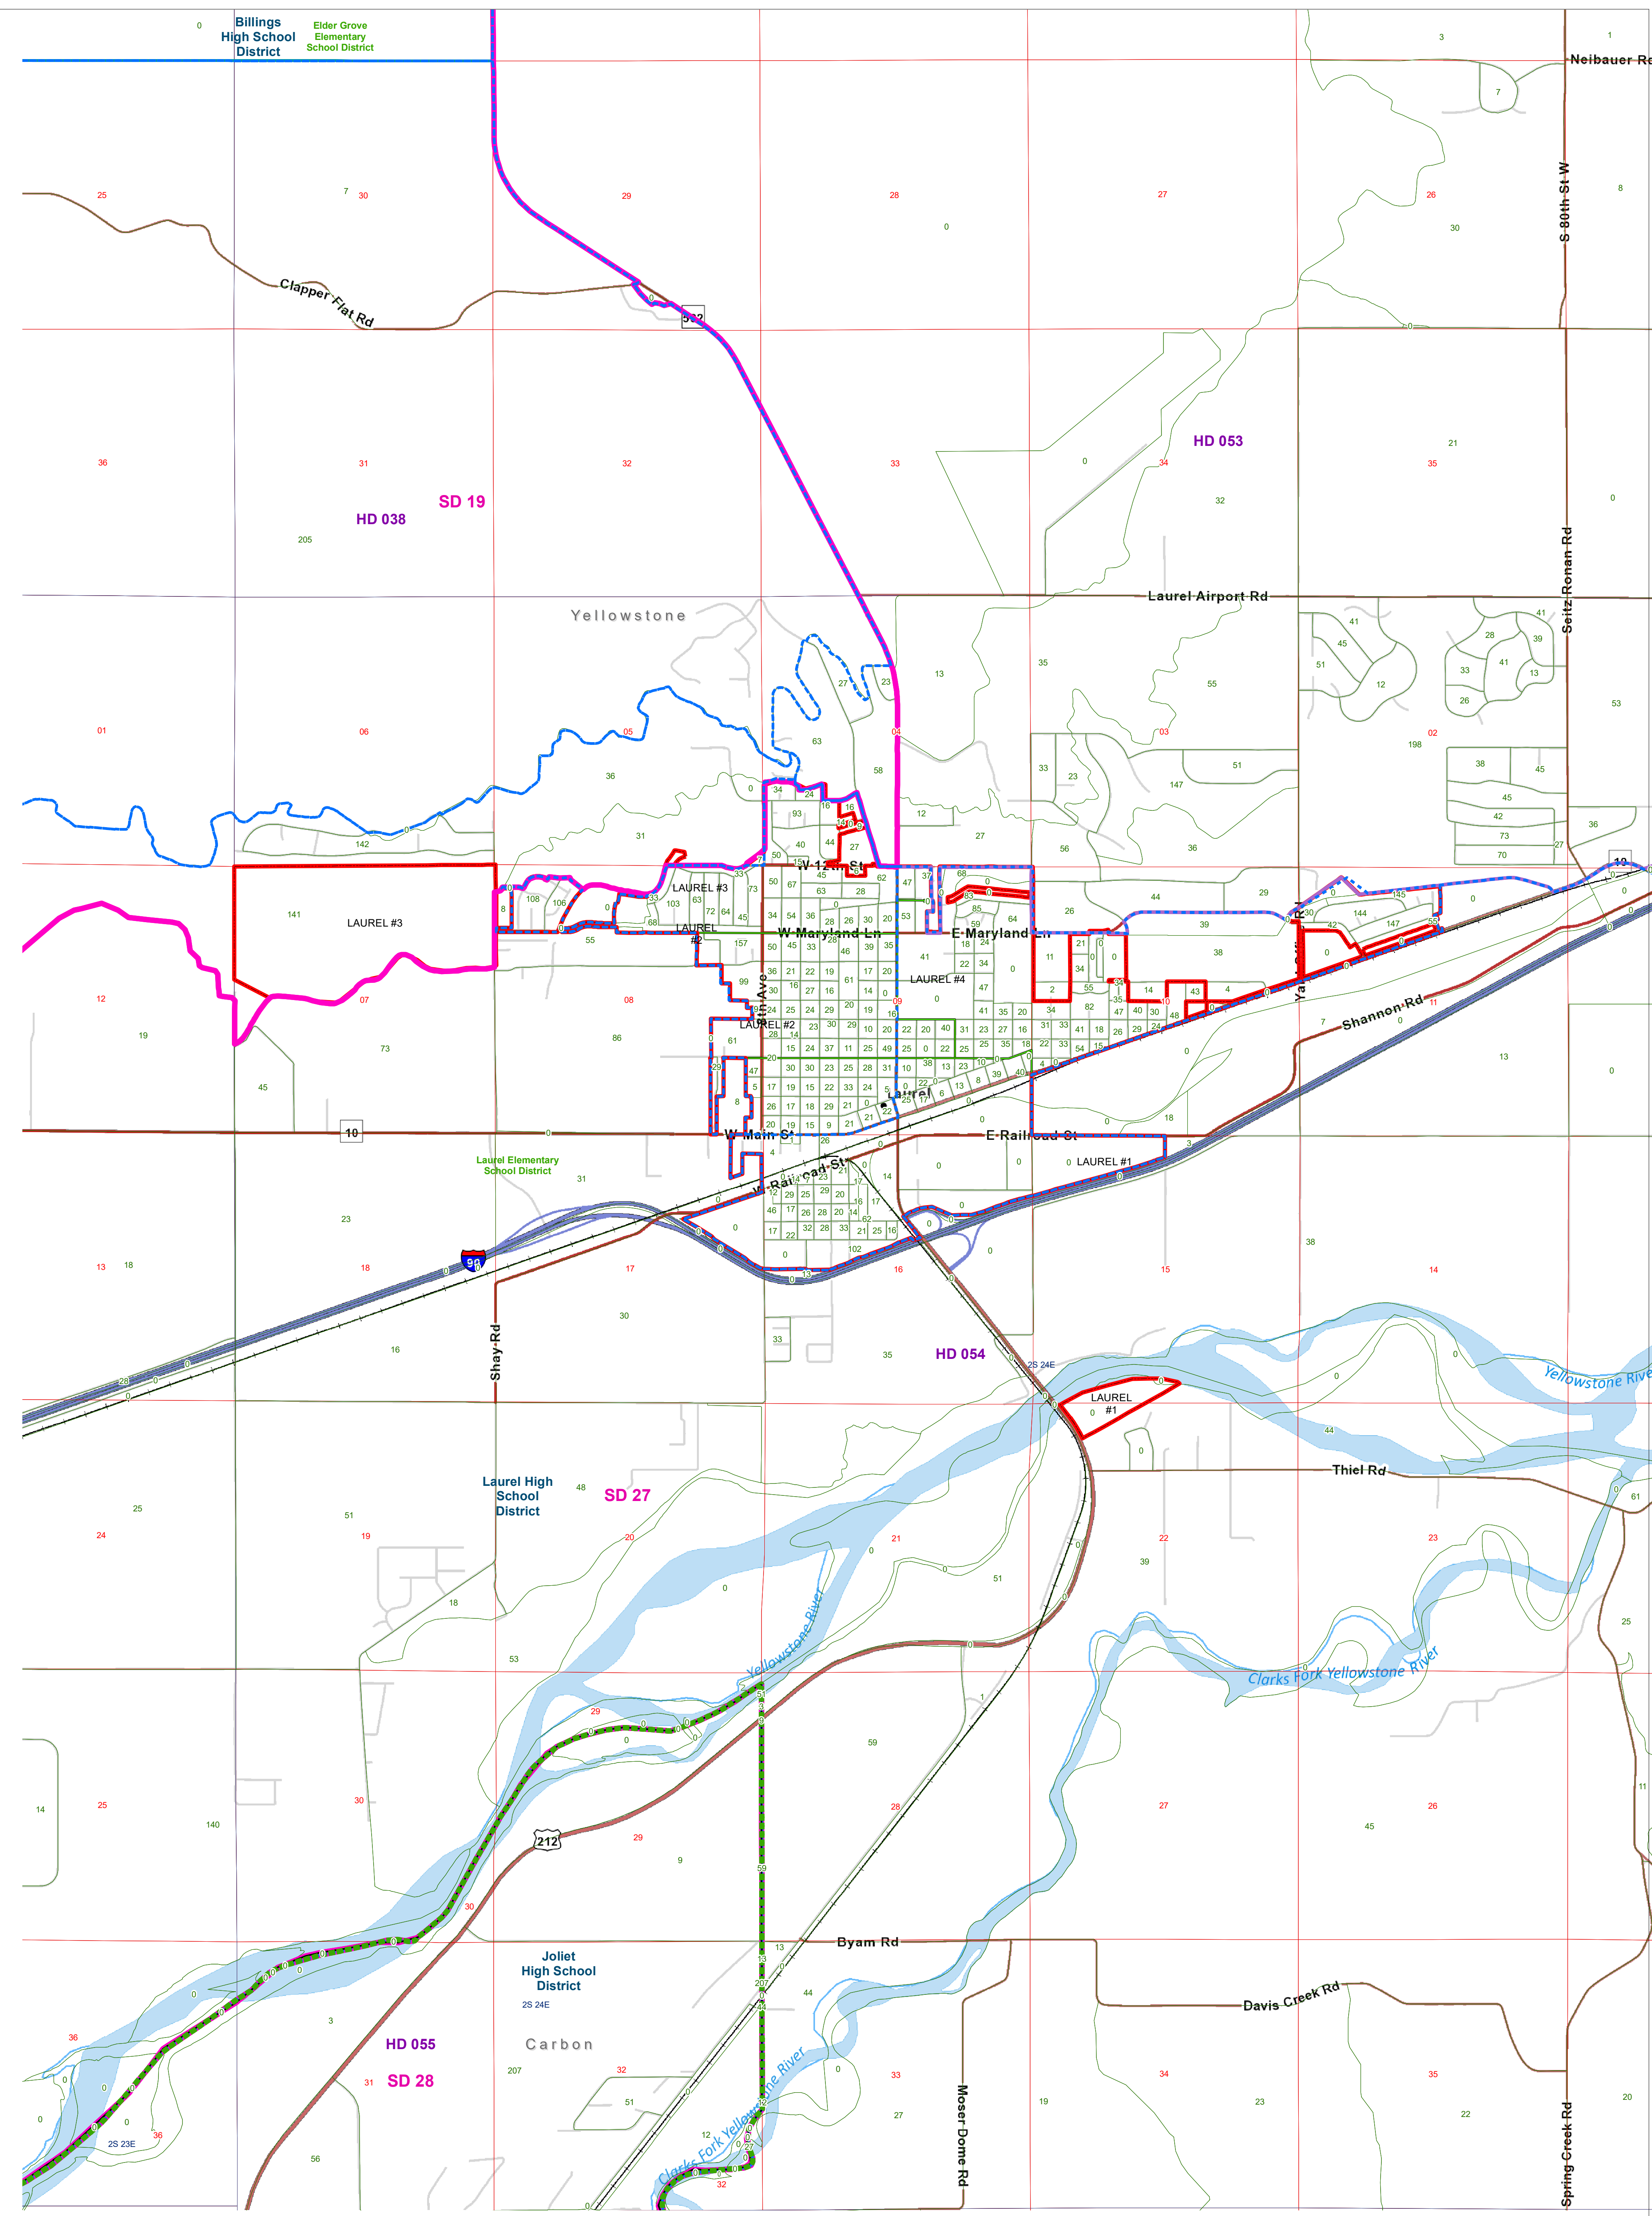

County Commissioner Districts with 2020 Census Population Laurel, Yellowstone County

- County Commissioner Districts
- Voting Precincts
- Senate
- House
- Tribal Nations Reservations
- Secondary School Districts
- Elementary School Districts
- Unified (K-12) School Districts
- Incorporated Cities and Towns
- Wards
- Township Boundary
- Sections
- 2020 Census Blocks with Total Population Labeled in Green

Voting Precincts
 Montana State Library
 Created on 3/14/2023
 Meghan Burns | GeoEnabledElections@mt.gov
<https://geoenabled-elections-montana.hub.arcgis.com/>