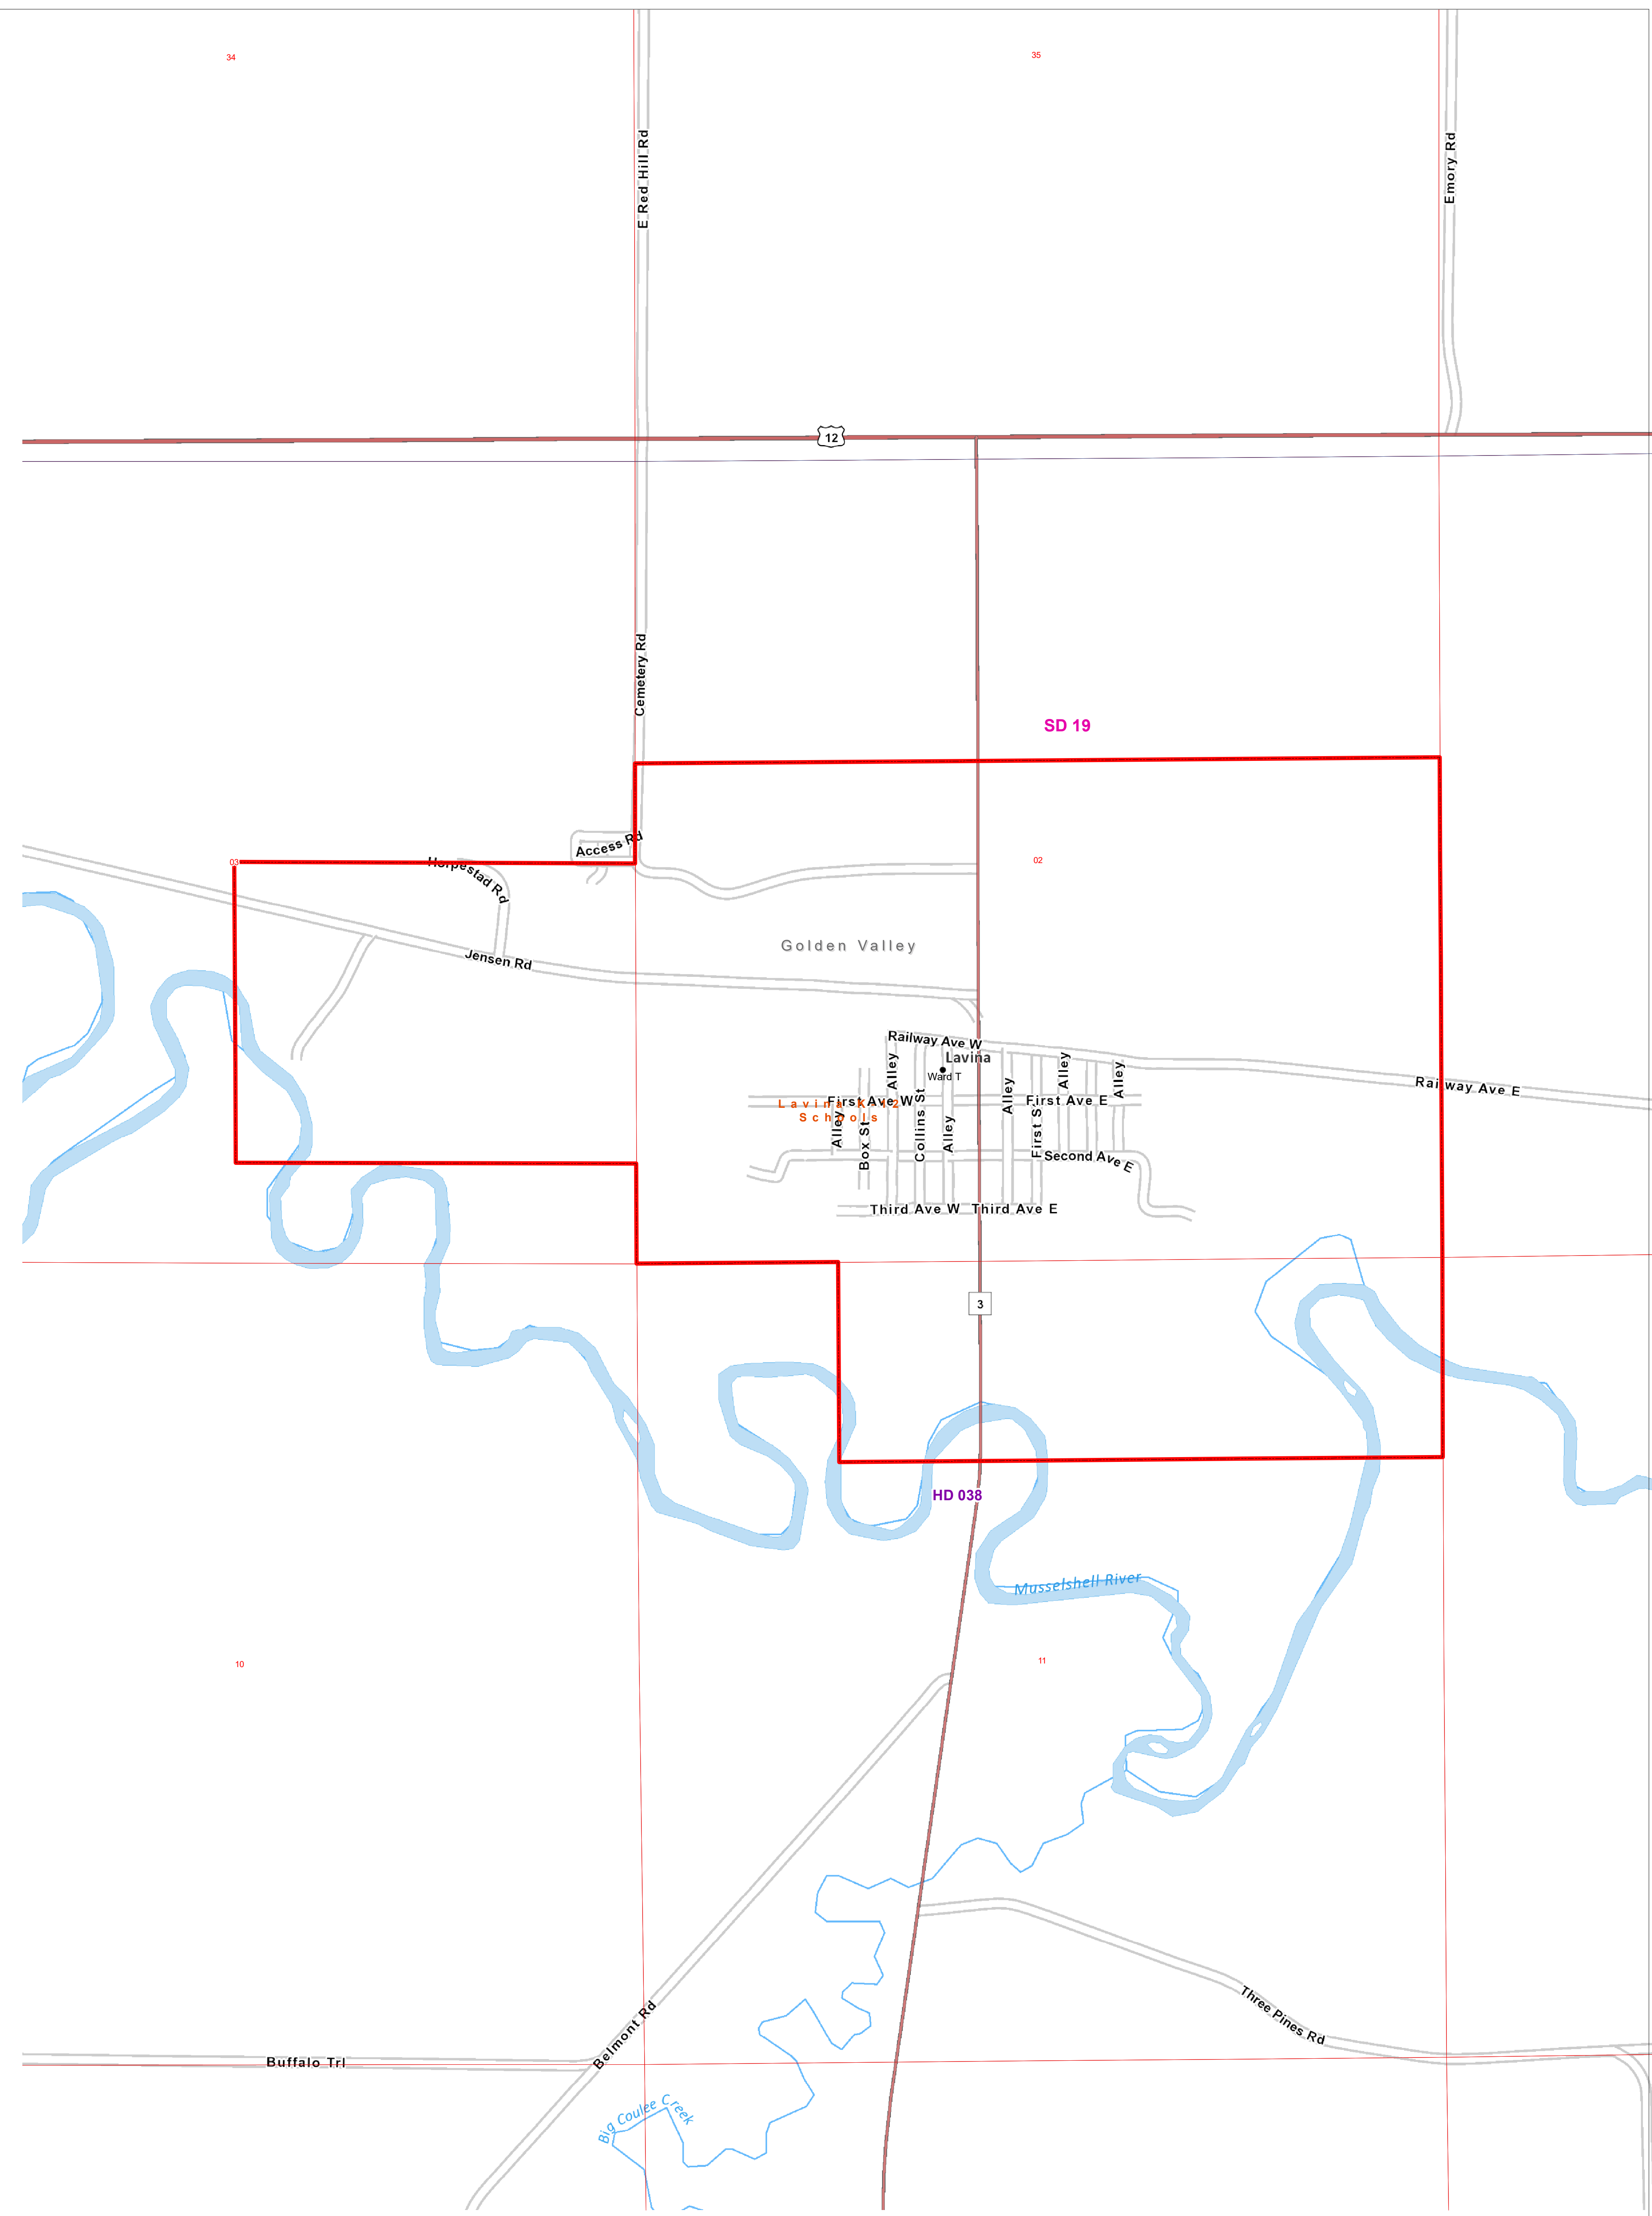

County Commissioner Districts with 2020 Census Population

Lavina, Golden Valley County

- | | | | |
|-------------------------------|---------------------------------|-------------------------------|---|
| County Commissioner Districts | Tribal Nations Reservations | Incorporated Cities and Towns | 2020 Census Blocks with Total Population Labeled in Green |
| Voting Precincts | Secondary School Districts | Wards | Township Boundary |
| Senate | Elementary School Districts | Sections | |
| House | Unified (K-12) School Districts | | |

Voting Precincts
 Montana State Library
 Created on 3/14/2023
 Meghan Burns | GeoEnabledElections@mt.gov
<https://geoenabled-elections-montana.hub.arcgis.com/>