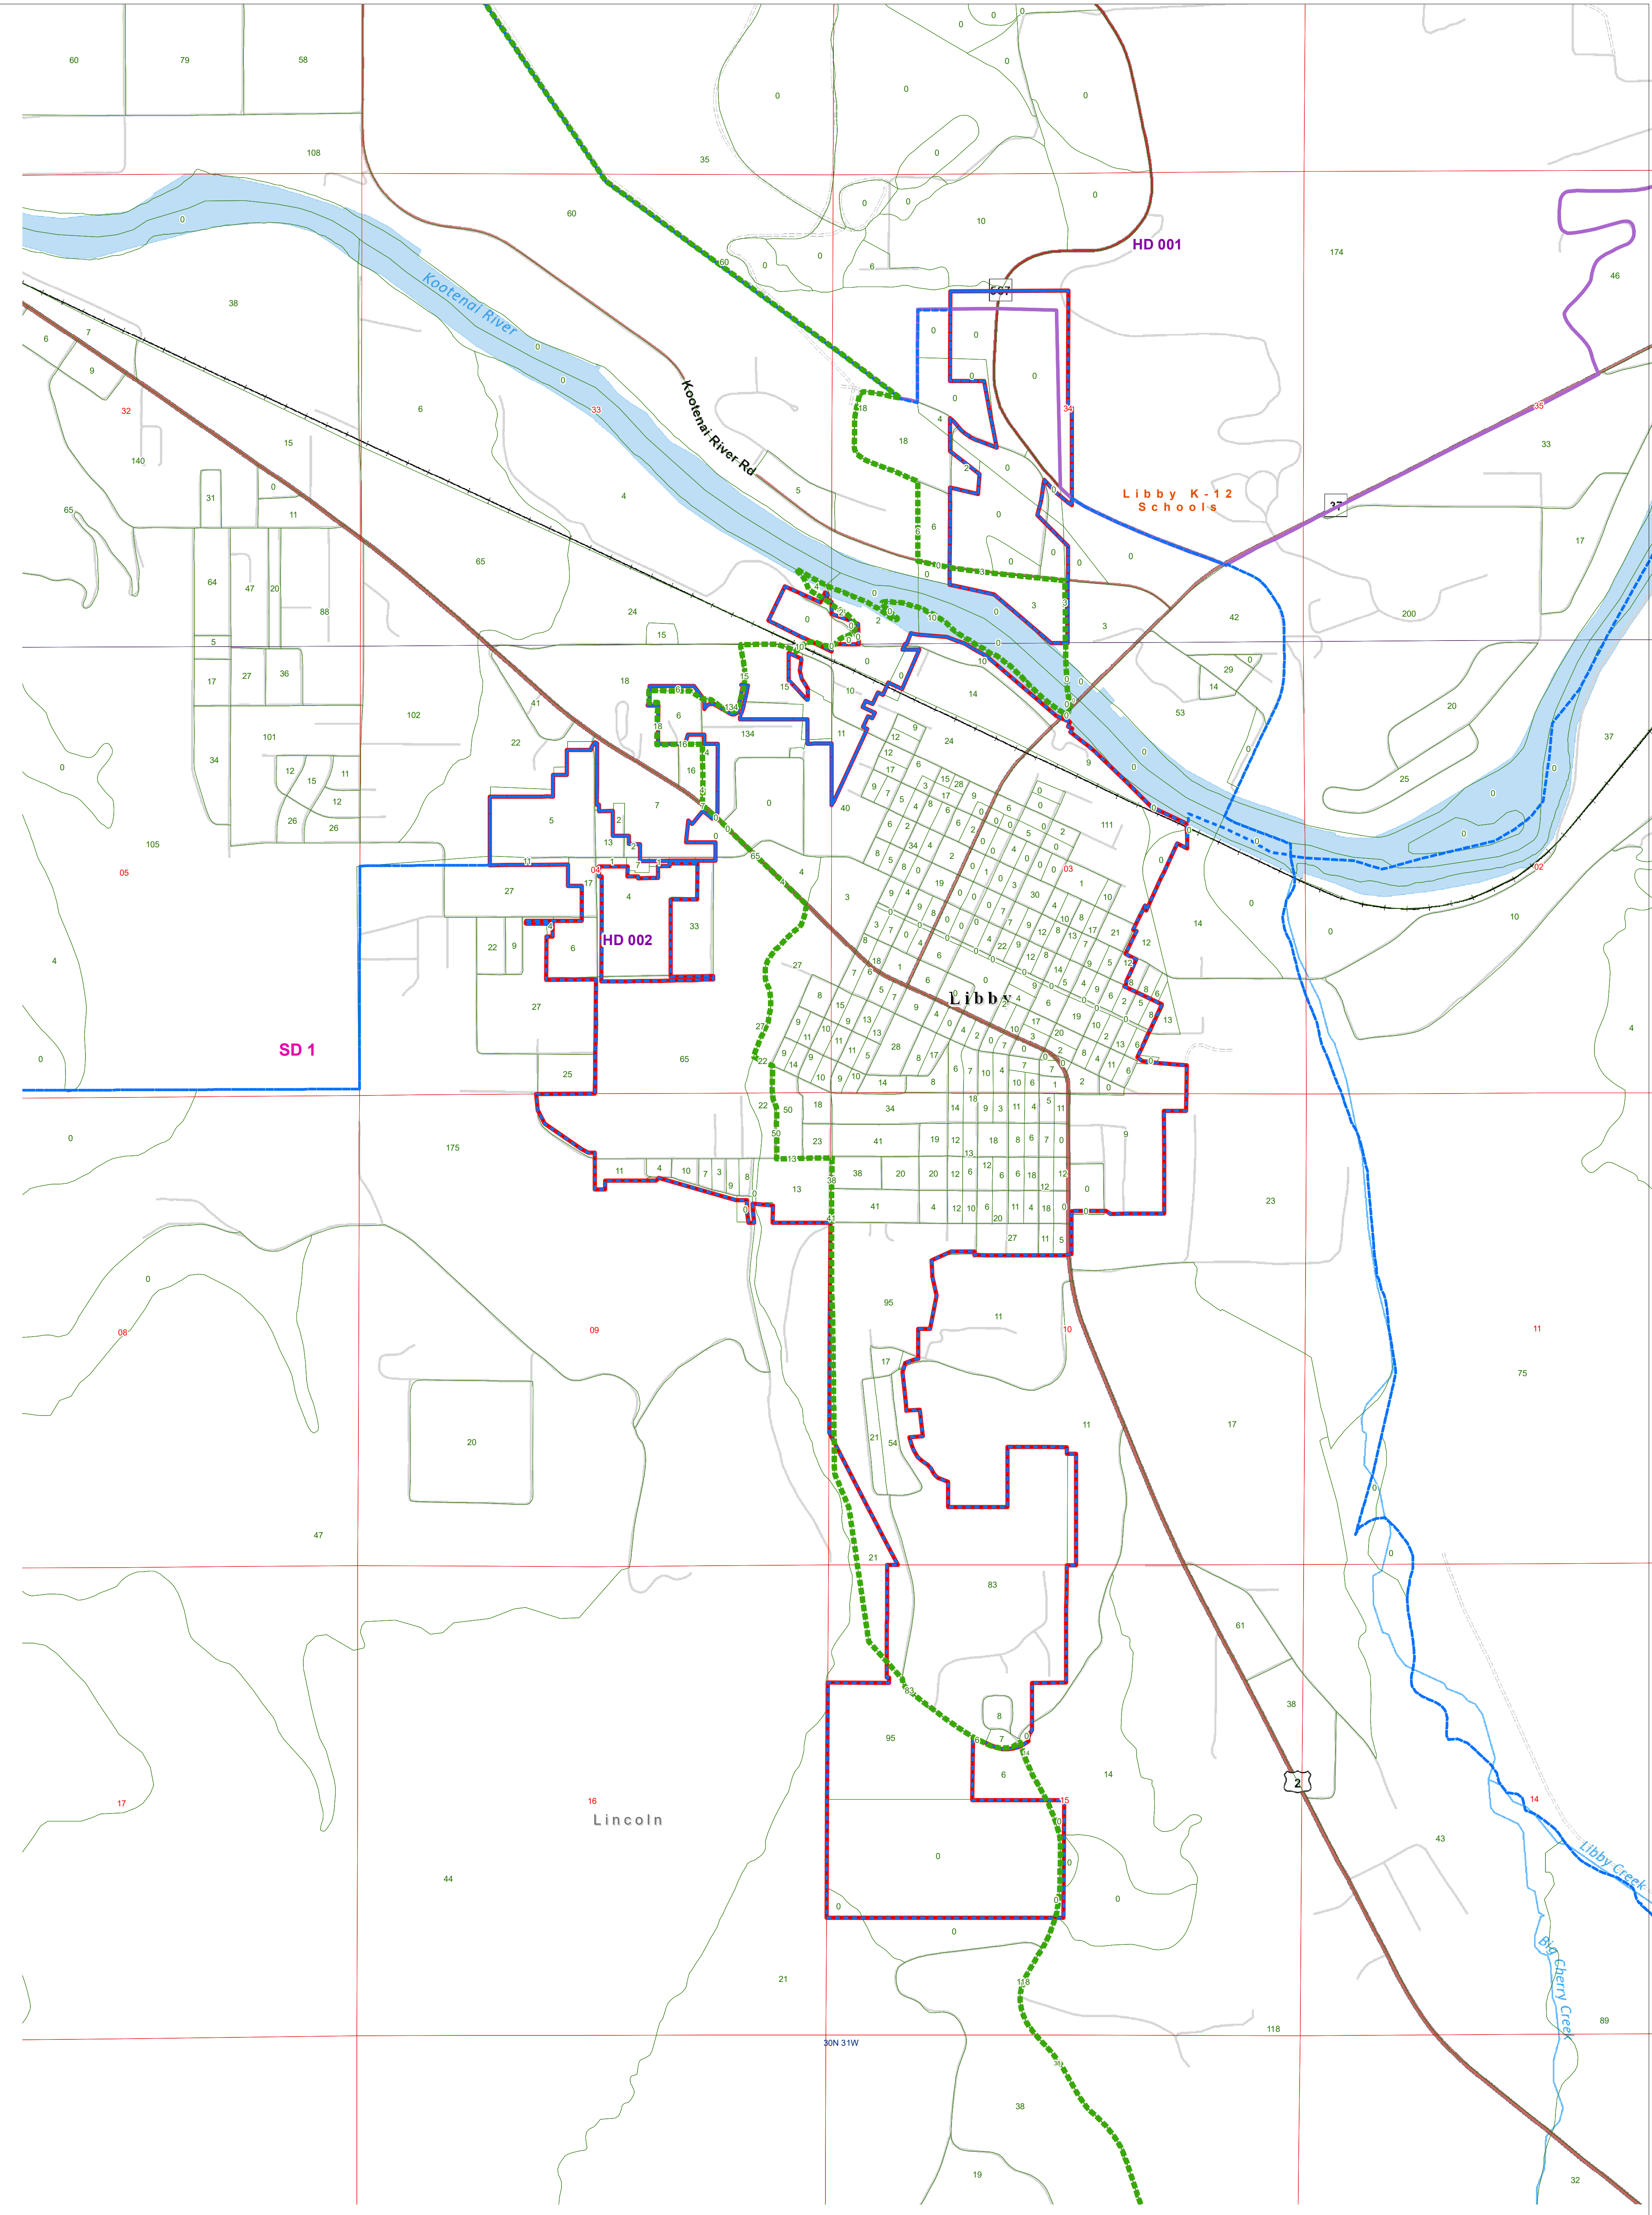

County Commissioner Districts with 2020 Census Population

Libby, Lincoln County

- | | | | | | | | |
|--|-------------------------------|--|---------------------------------|--|-------------------------------|--|---|
| | County Commissioner Districts | | Tribal Nations Reservations | | Incorporated Cities and Towns | | 2020 Census Blocks with Total Population Labeled in Green |
| | Voting Precincts | | Secondary School Districts | | Wards | | Township Boundary |
| | Senate | | Elementary School Districts | | Sections | | |
| | House | | Unified (K-12) School Districts | | | | |

Voting Precincts
 Montana State Library
 Created on 3/14/2023
 Meghan Burns | GeoEnabledElections@mt.gov
<https://geoenabled-elections-montana.hub.arcgis.com/>