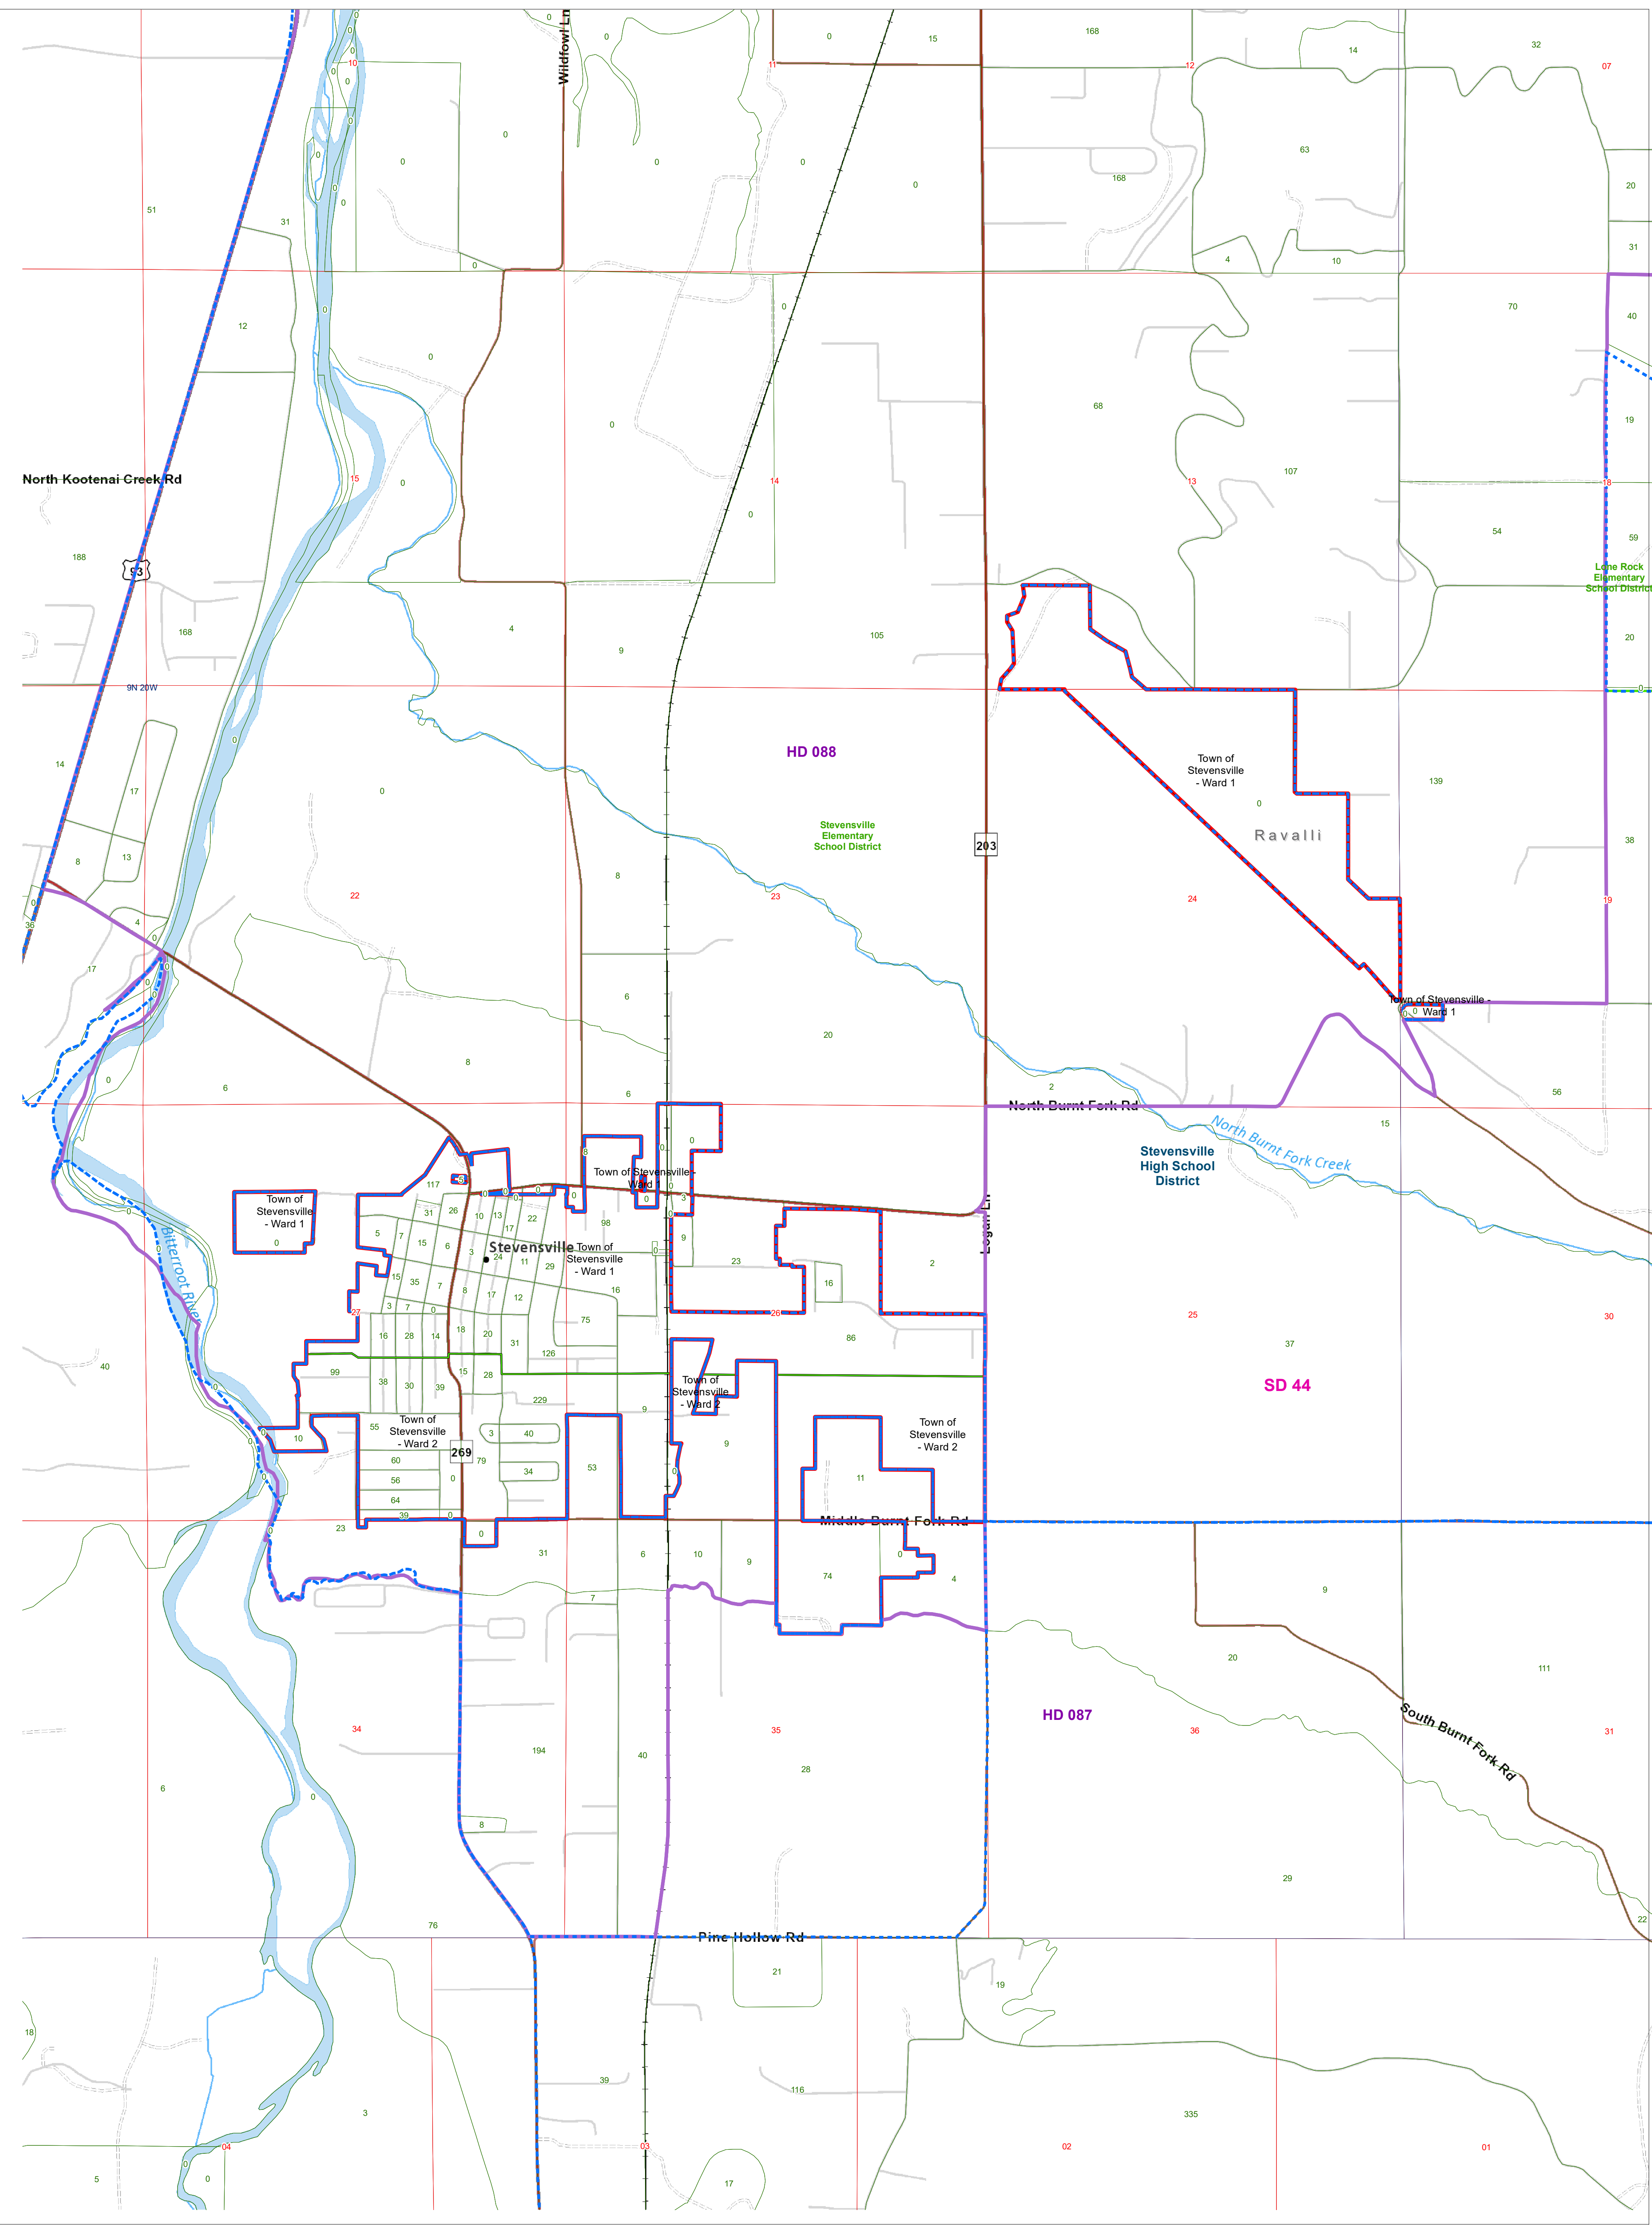

County Commissioner Districts with 2020 Census Population Stevensville, Ravalli County

- County Commissioner Districts
- Voting Precincts
- Senate
- House
- Tribal Nations Reservations
- Secondary School Districts
- Elementary School Districts
- Unified (K-12) School Districts
- Incorporated Cities and Towns
- Wards
- Township Boundary
- Sections
- 2020 Census Blocks with Total Population Labeled in Green

Voting Precincts
 Montana State Library
 Created on 3/14/2023
 Meghan Burns | GeoEnabledElections@mt.gov
<https://geoenabled-elections-montana.hub.arcgis.com/>