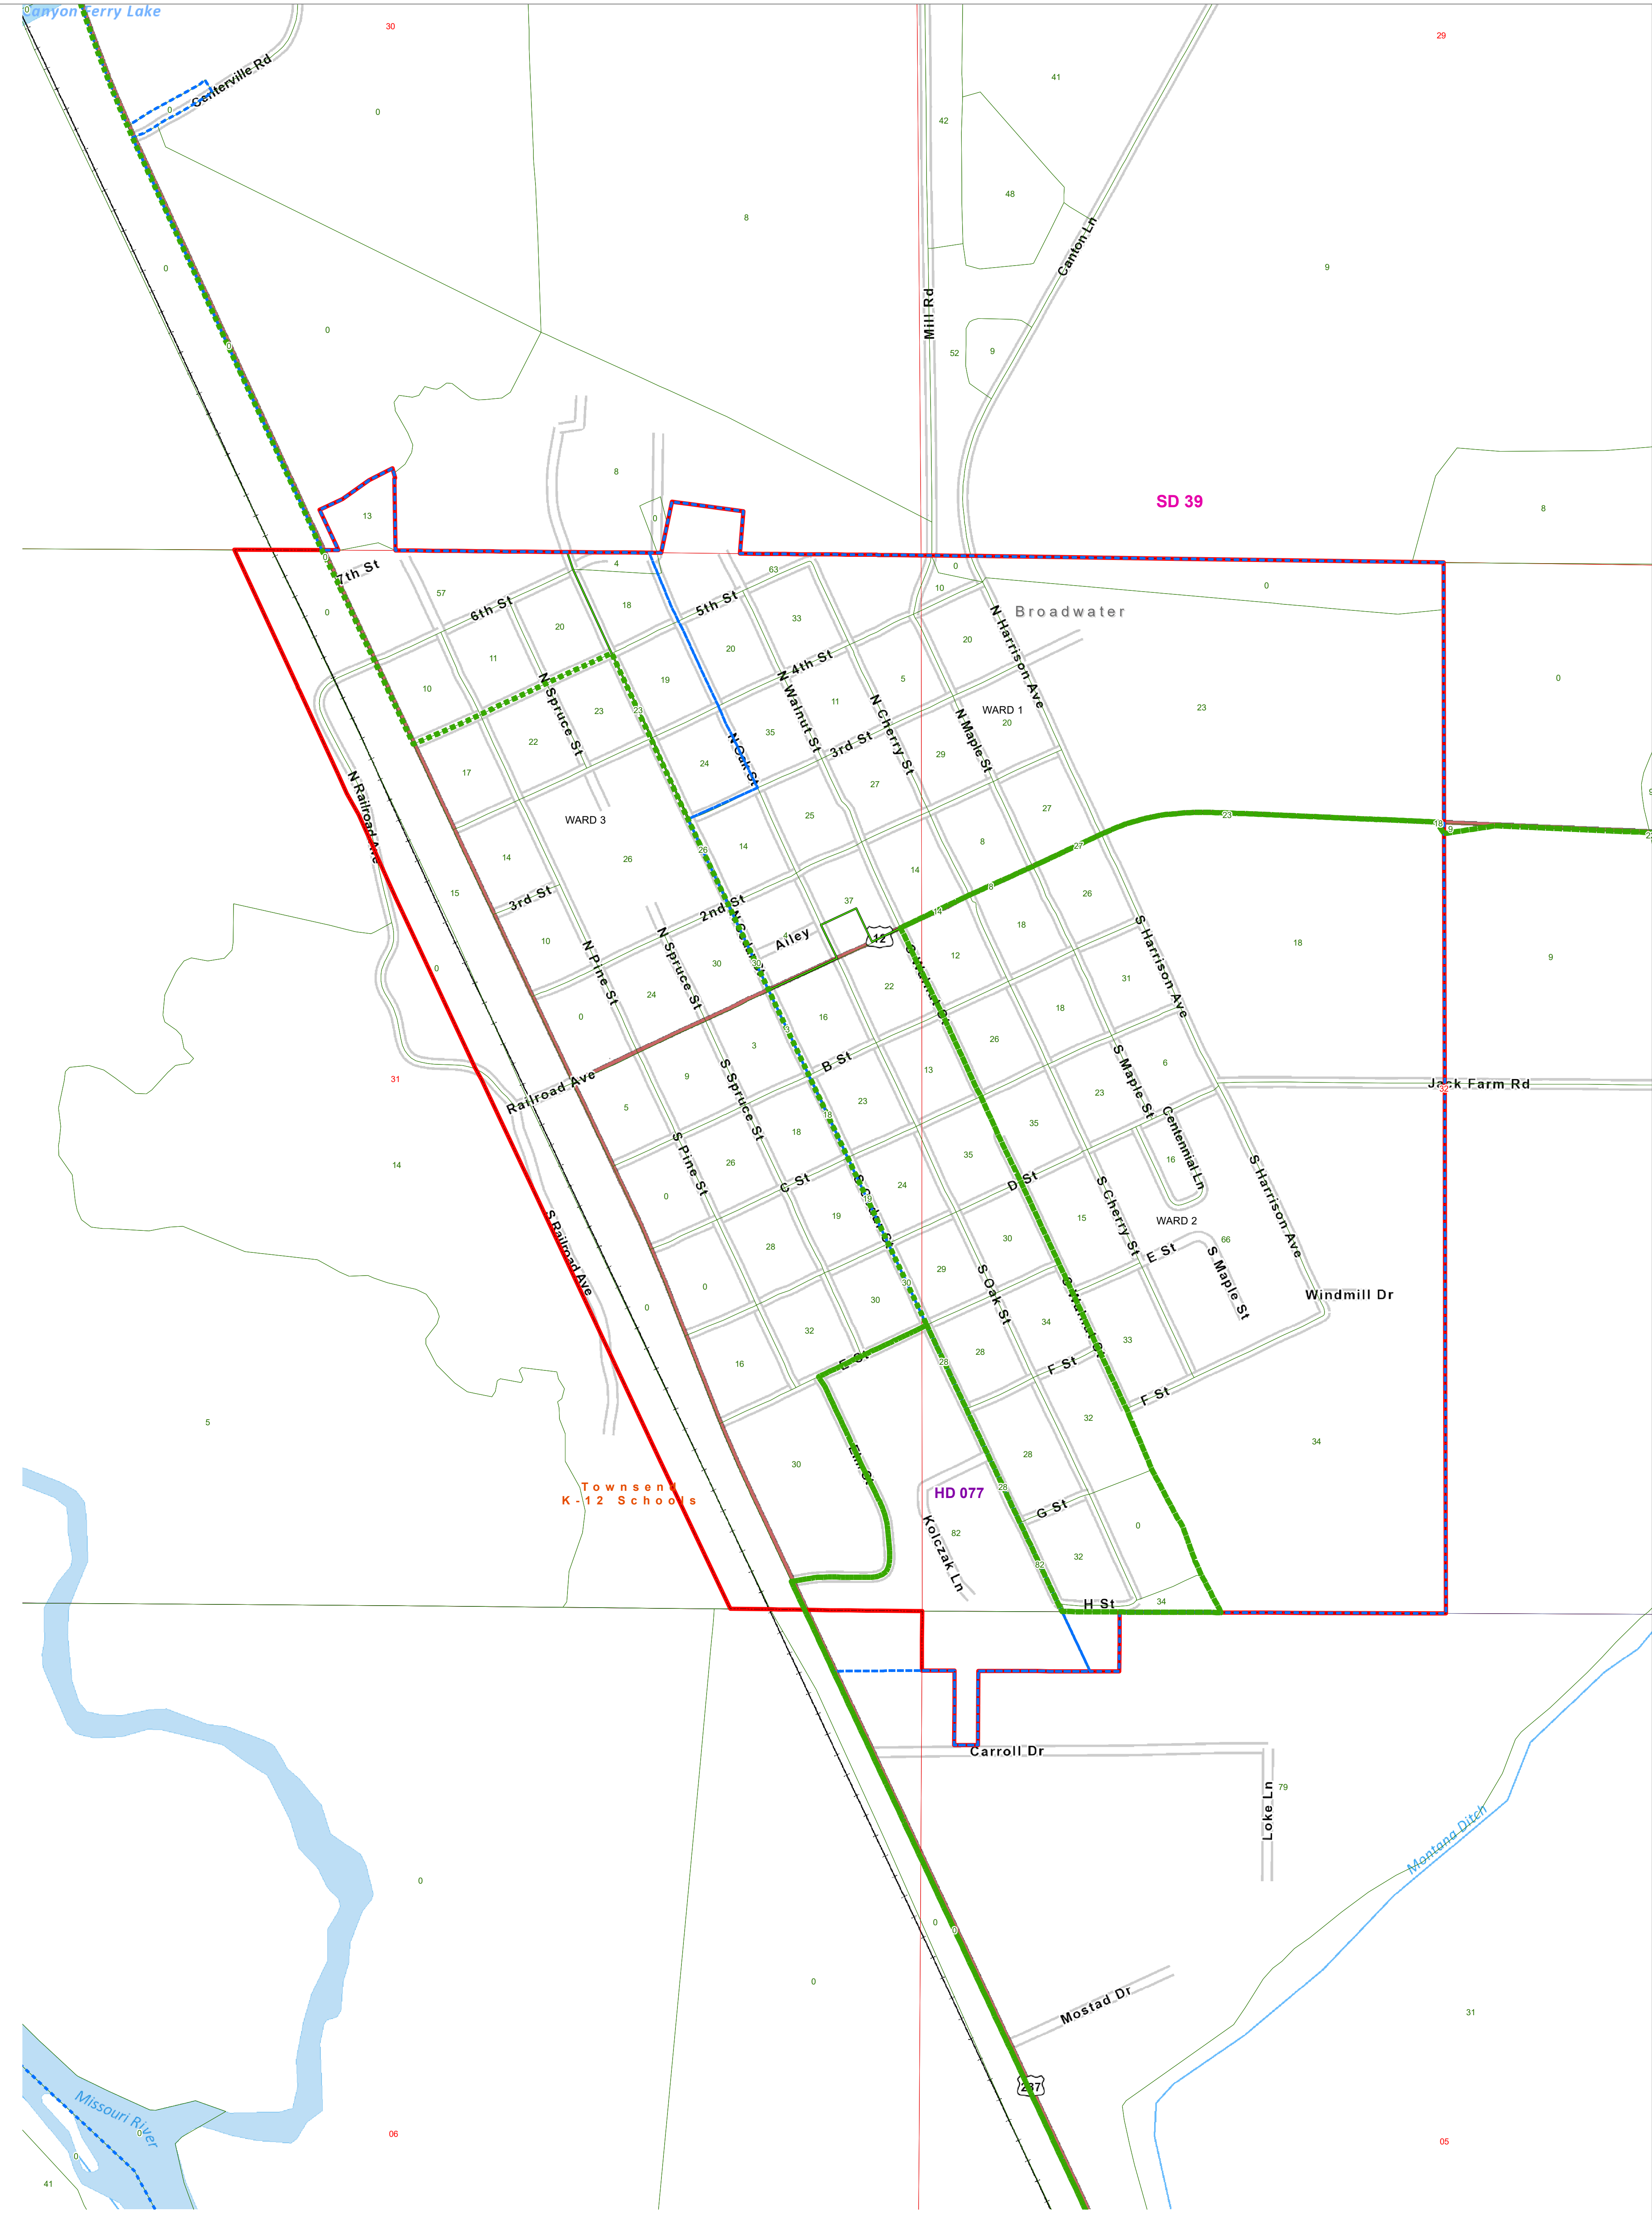

County Commissioner Districts with 2020 Census Population Townsend, Broadwater County

Voting Precincts
 Montana State Library
 Created on 3/14/2023
 Meghan Burns | GeoEnabledElections@mt.gov
<https://geoenabled-elections-montana.hub.arcgis.com/>