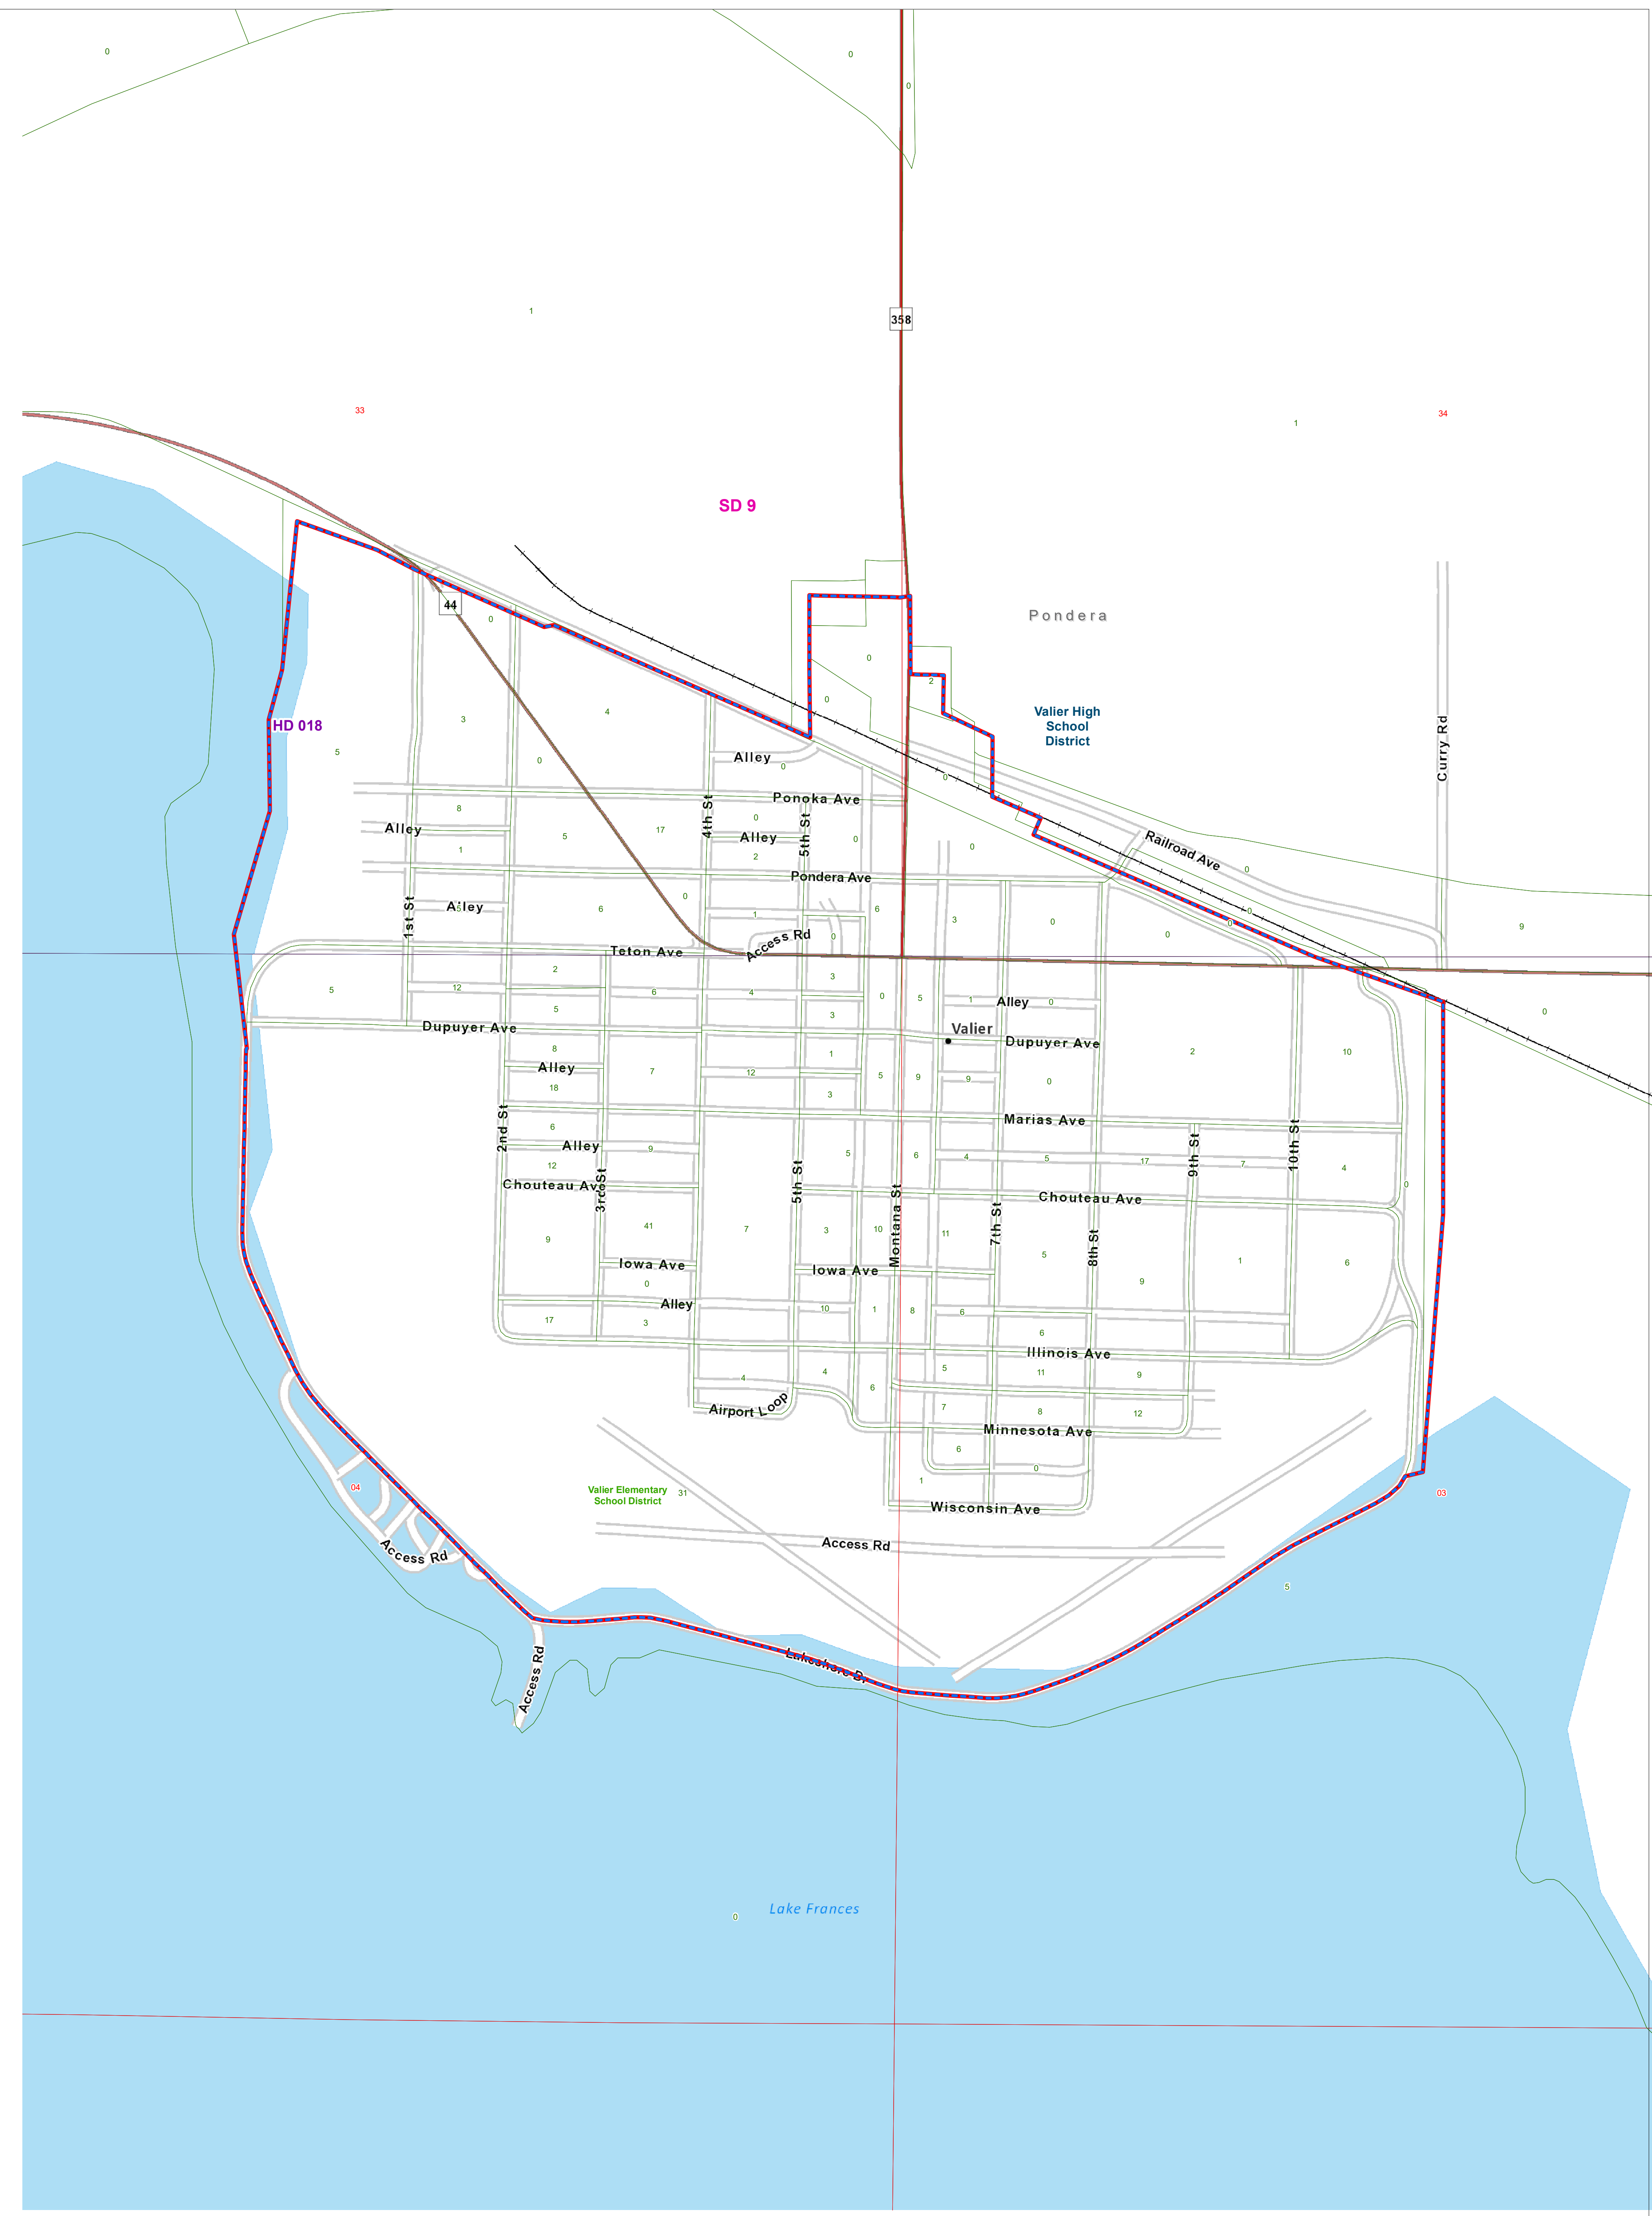

# County Commissioner Districts with 2020 Census Population

## Valier, Pondera County

- |                               |                                 |                               |   |
|-------------------------------|---------------------------------|-------------------------------|---|
| County Commissioner Districts | Tribal Nations Reservations     | Incorporated Cities and Towns | 2020 Census Blocks with Total Population Labeled in Green |
| Voting Precincts              | Secondary School Districts      | Wards                         | Township Boundary   |
| Senate                        | Elementary School Districts     | Sections                      |   |
| House                         | Unified (K-12) School Districts |                               |   |