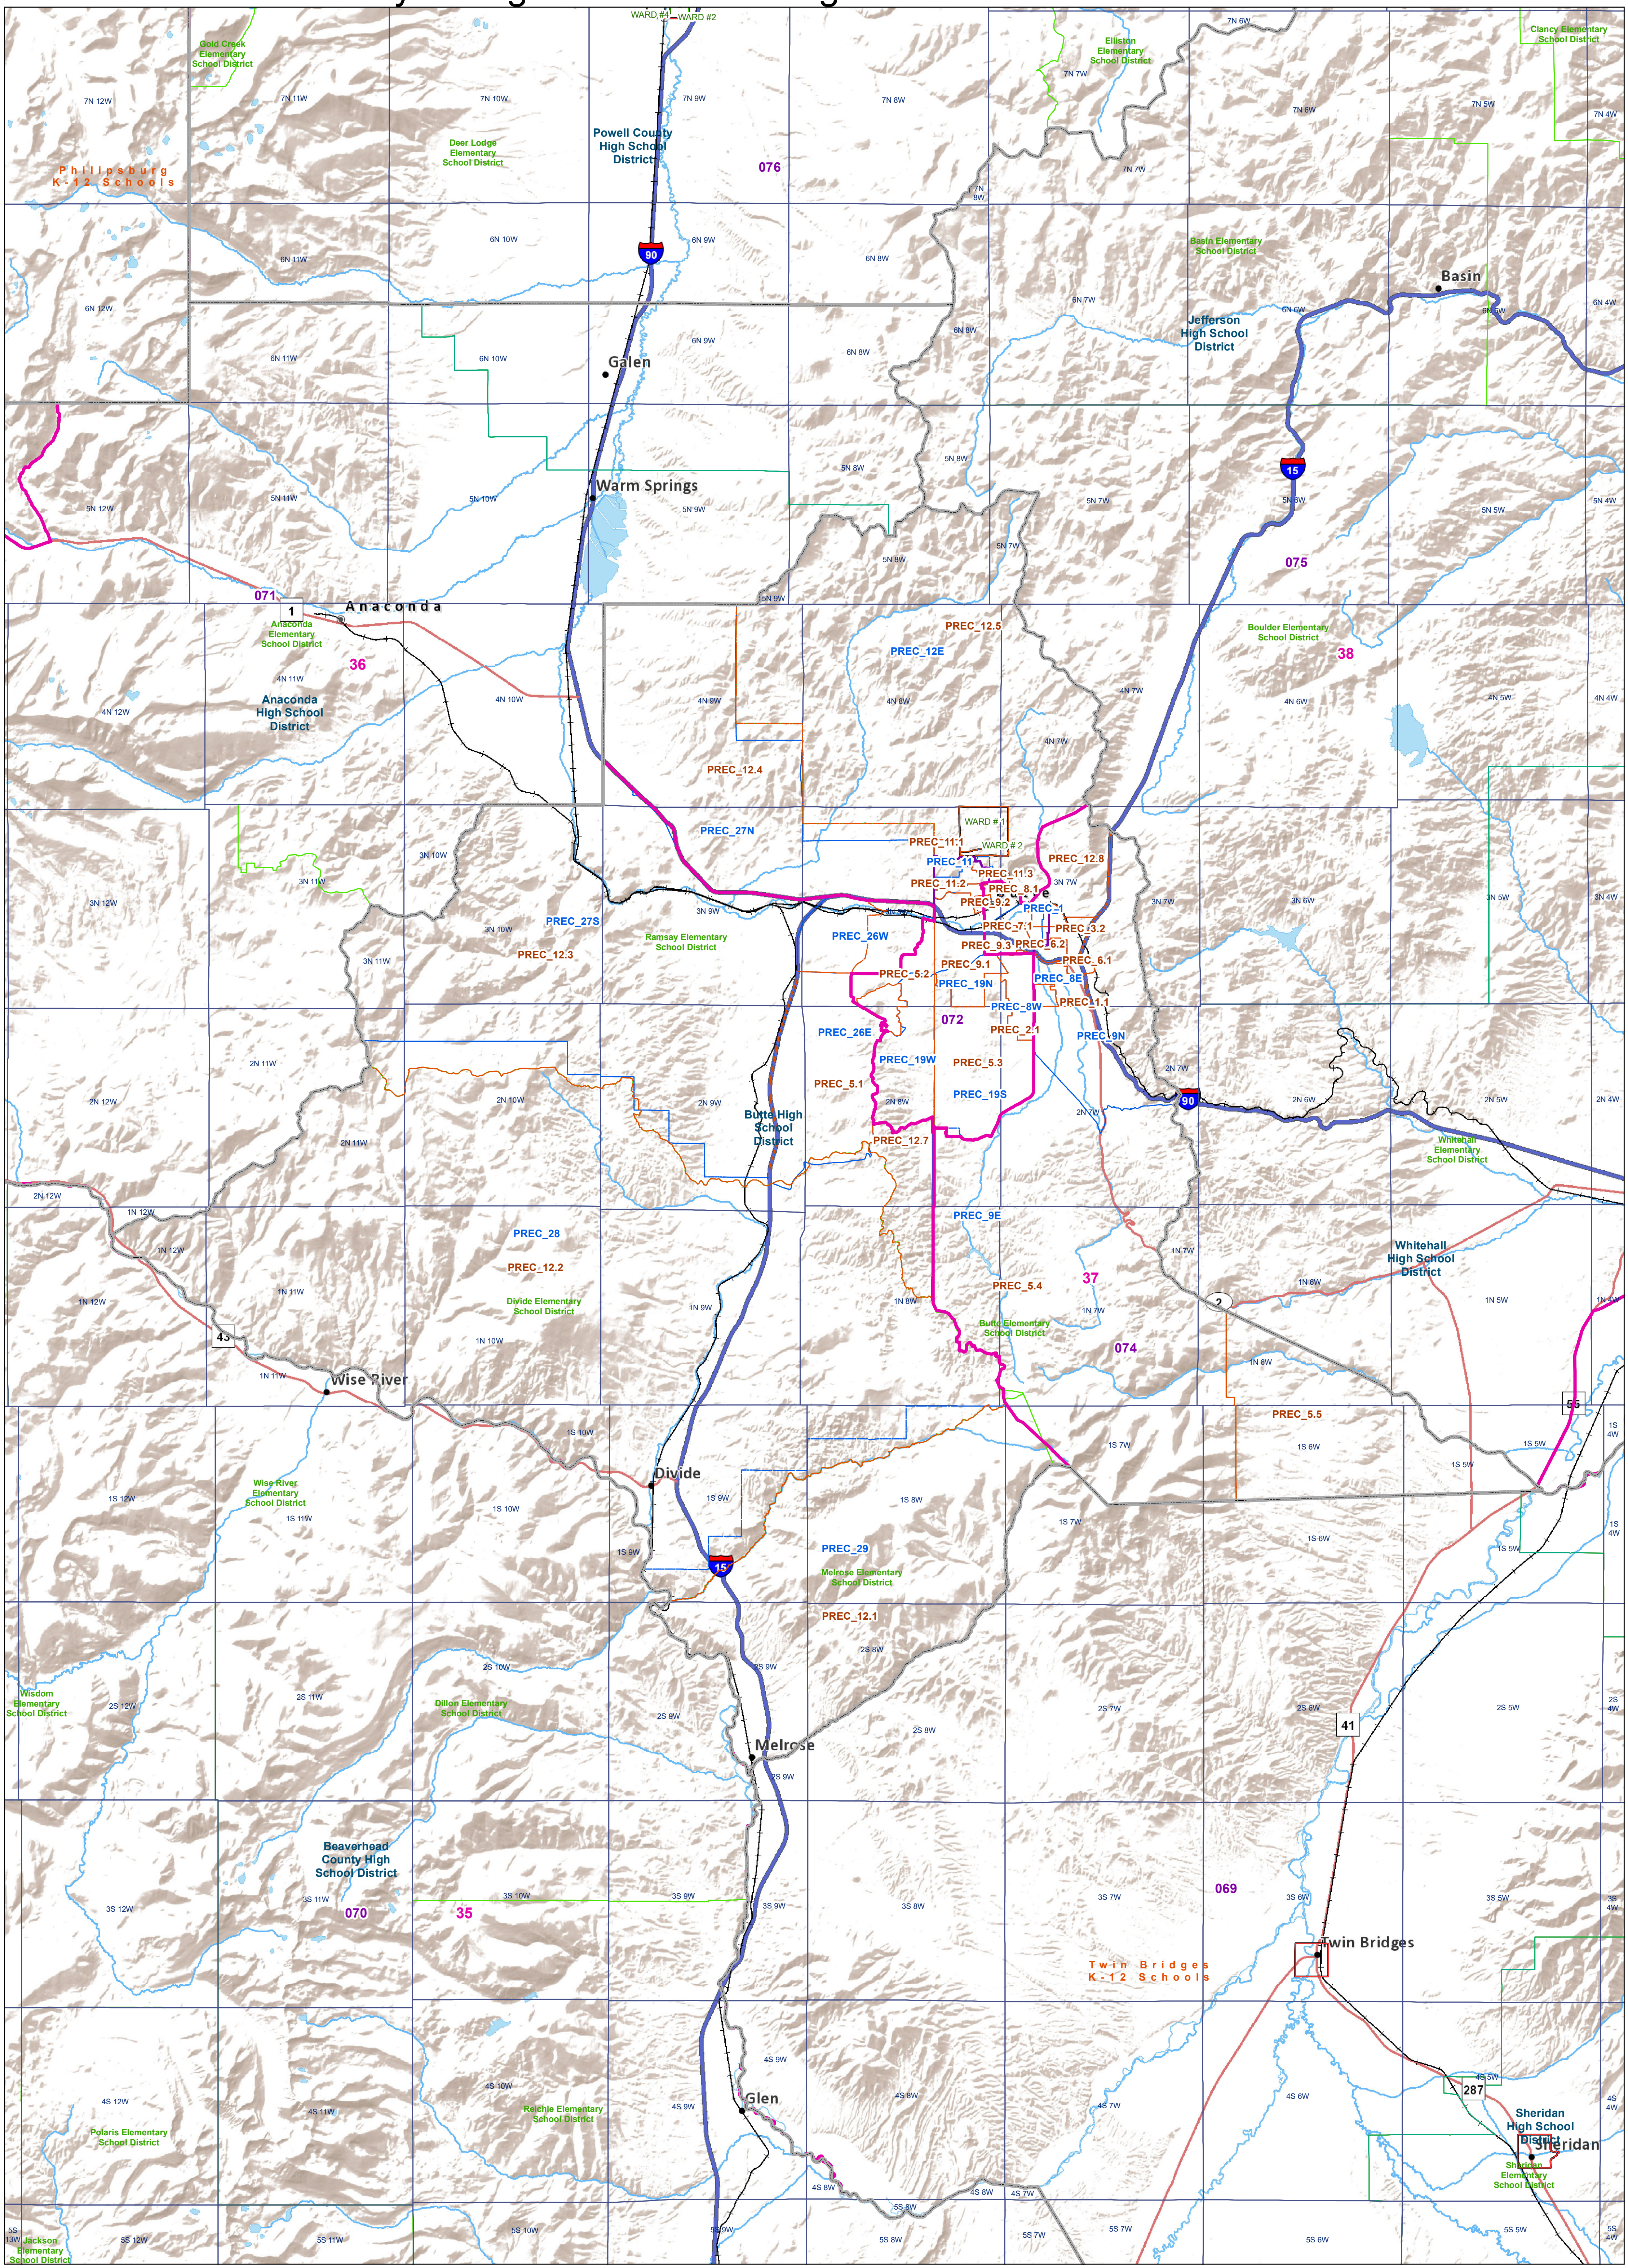

Butte-Silver Bow County Voting Precincts and Legislative Districts

- Voting Precincts
- Senate
- Proposed New Voting Precincts
- House
- Incorporated Cities and Towns
- Wards
- Tribal Nations Reservations
- Secondary School Districts
- Elementary School Districts
- Unified (K-12) School Districts
- Township Boundary

Voting Precincts
 Montana State Library
 Created on 6/13/2023
 Meghan Burns | GeoEnabledElections@mt.gov
<https://geoenabled-elections-montana.hub.arcgis.com/>