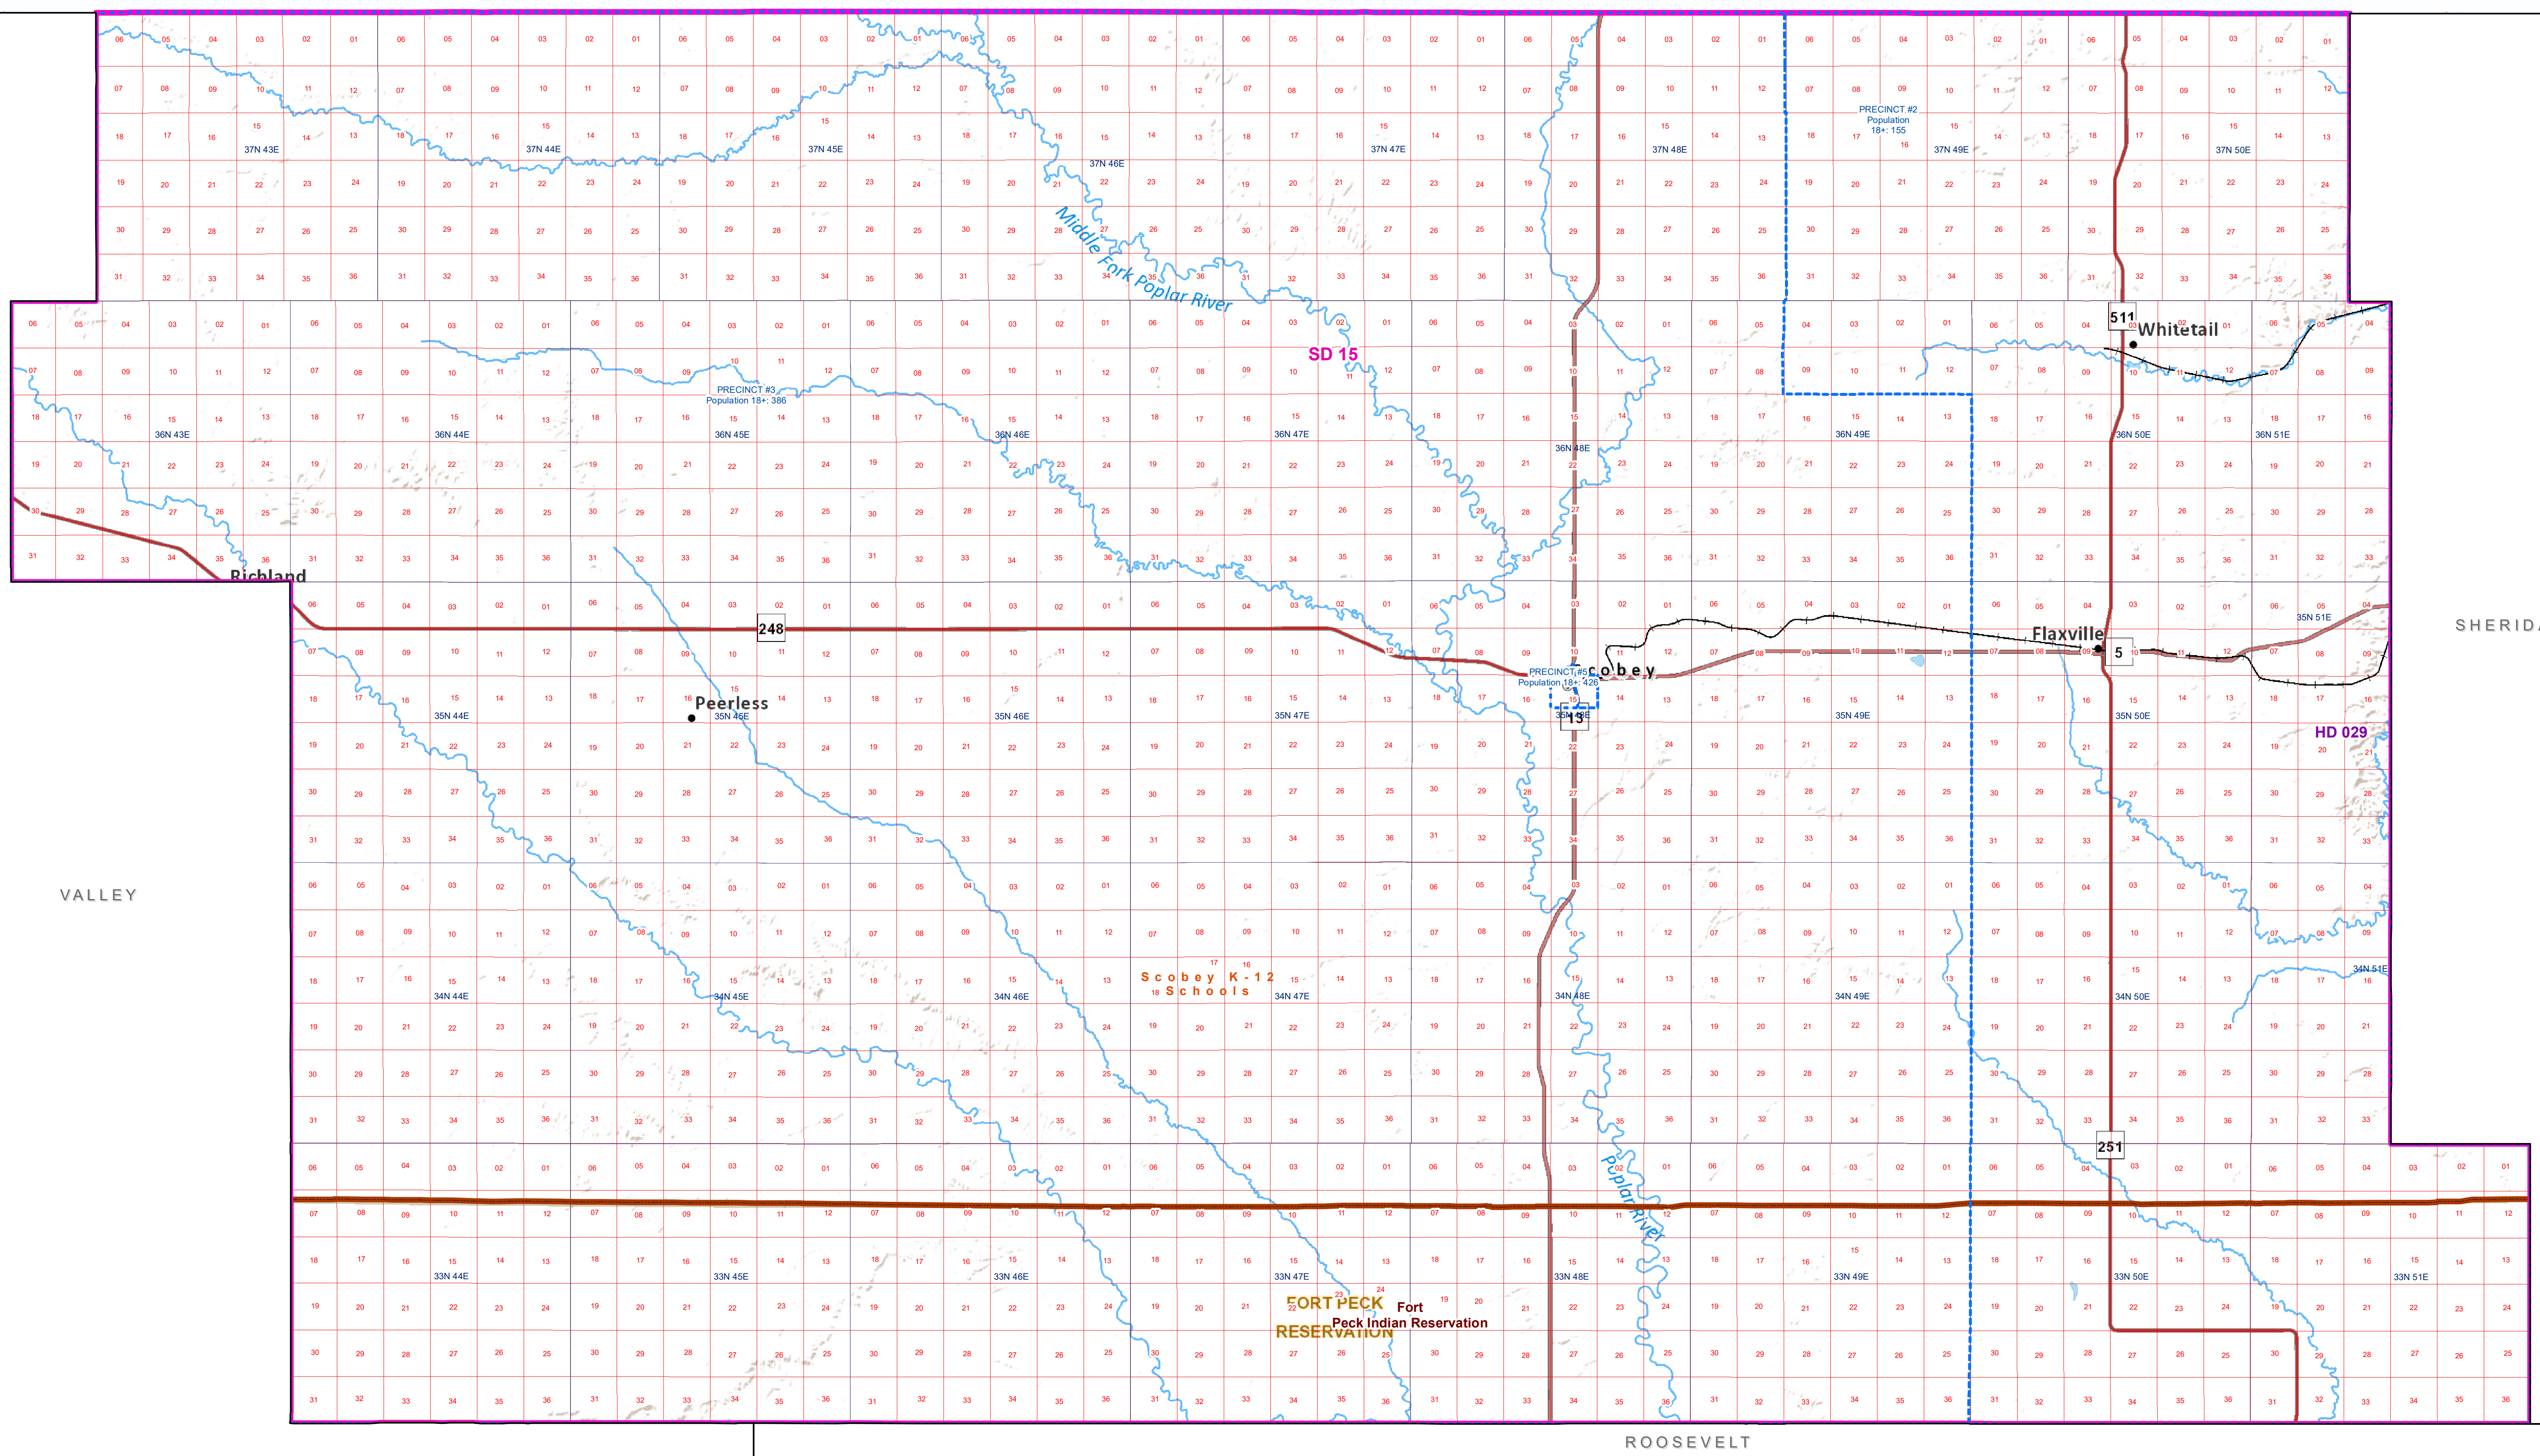

Daniels County Voting Precincts and Legislative Districts

- Voting Precincts
- Senate
- Secondary School Districts
- Township Boundary
- House
- Elementary School Districts
- Sections
- Tribal Nations Reservations
- Unified (K-12) School Districts

Daniels County Districts
 Montana State Library
 Created on 3/13/2023
 Meghan Burns | GeoEnabledElections@mt.gov
<https://geoenabled-elections-montana.hub.arcgis.com/>