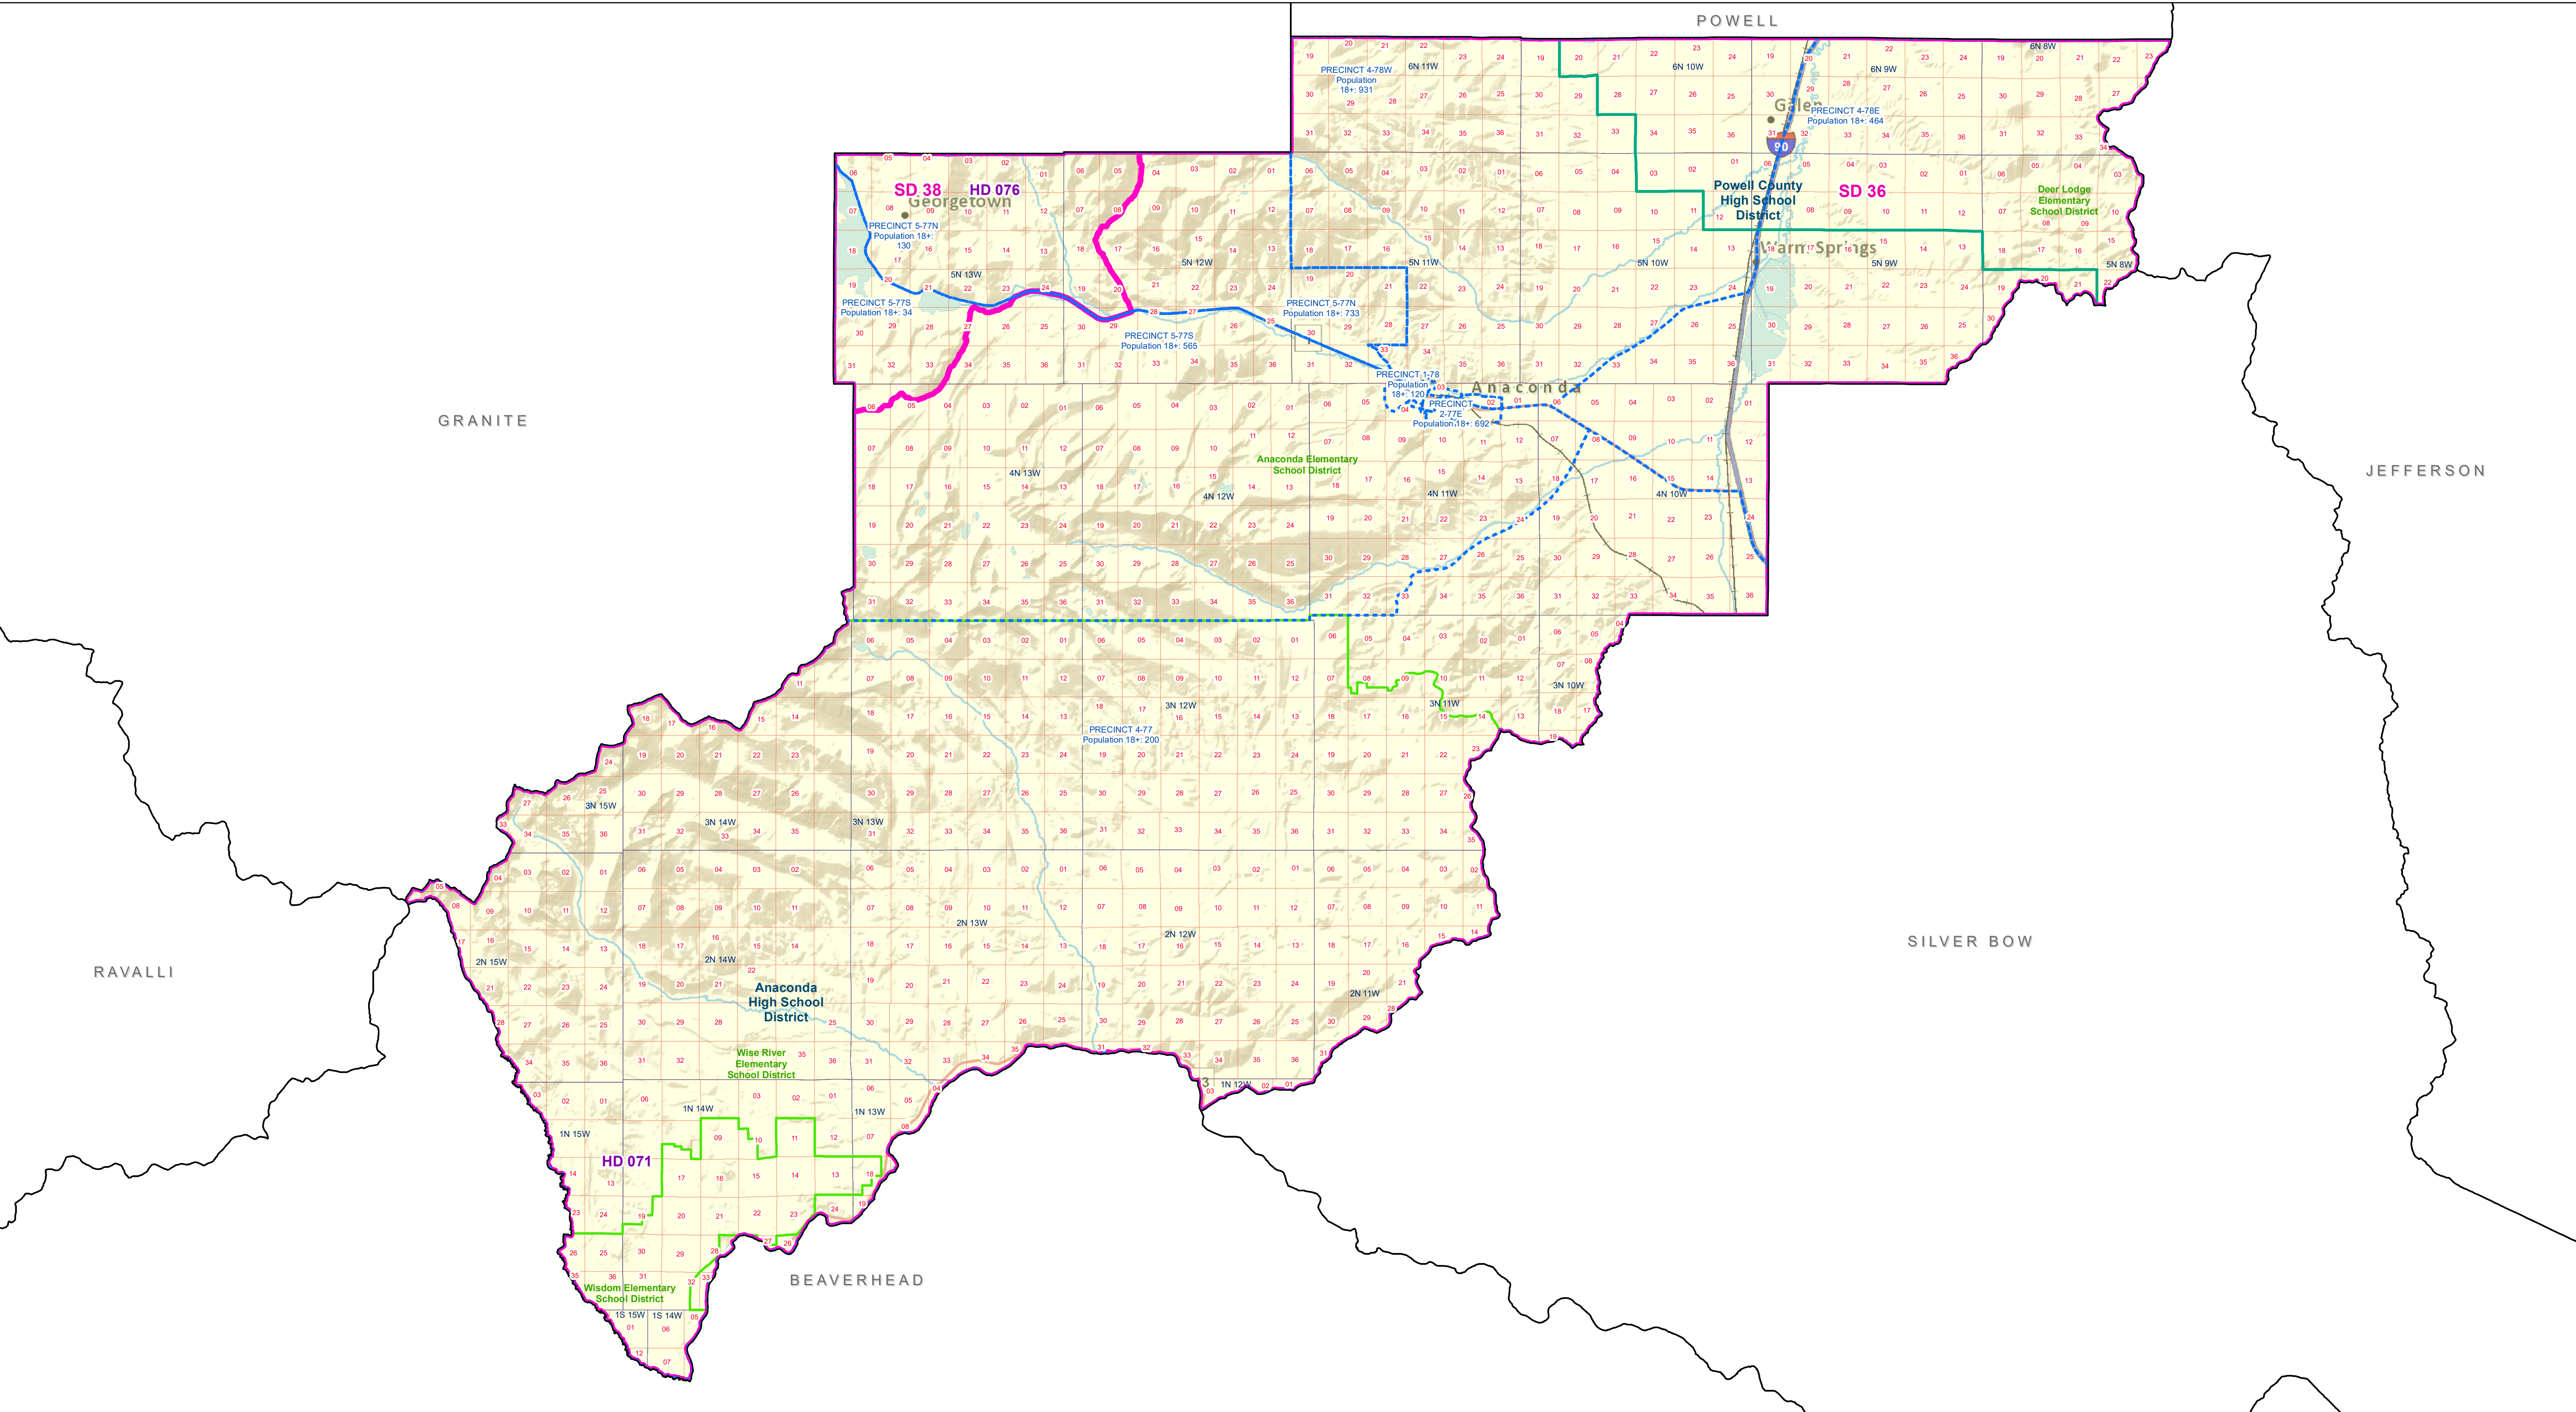

Deer Lodge County Voting Precincts and Legislative Districts

- Voting Precincts
- Senate
- Secondary School Districts
- Township Boundary
- House
- Elementary School Districts
- Sections
- Tribal Nations Reservations
- Unified (K-12) School Districts

Deer Lodge County Districts
 Montana State Library
 Created on 3/13/2023
 Meghan Burns | GeoEnabledElections@mt.gov
<https://geoenabled-elections-montana.hub.arcgis.com/>