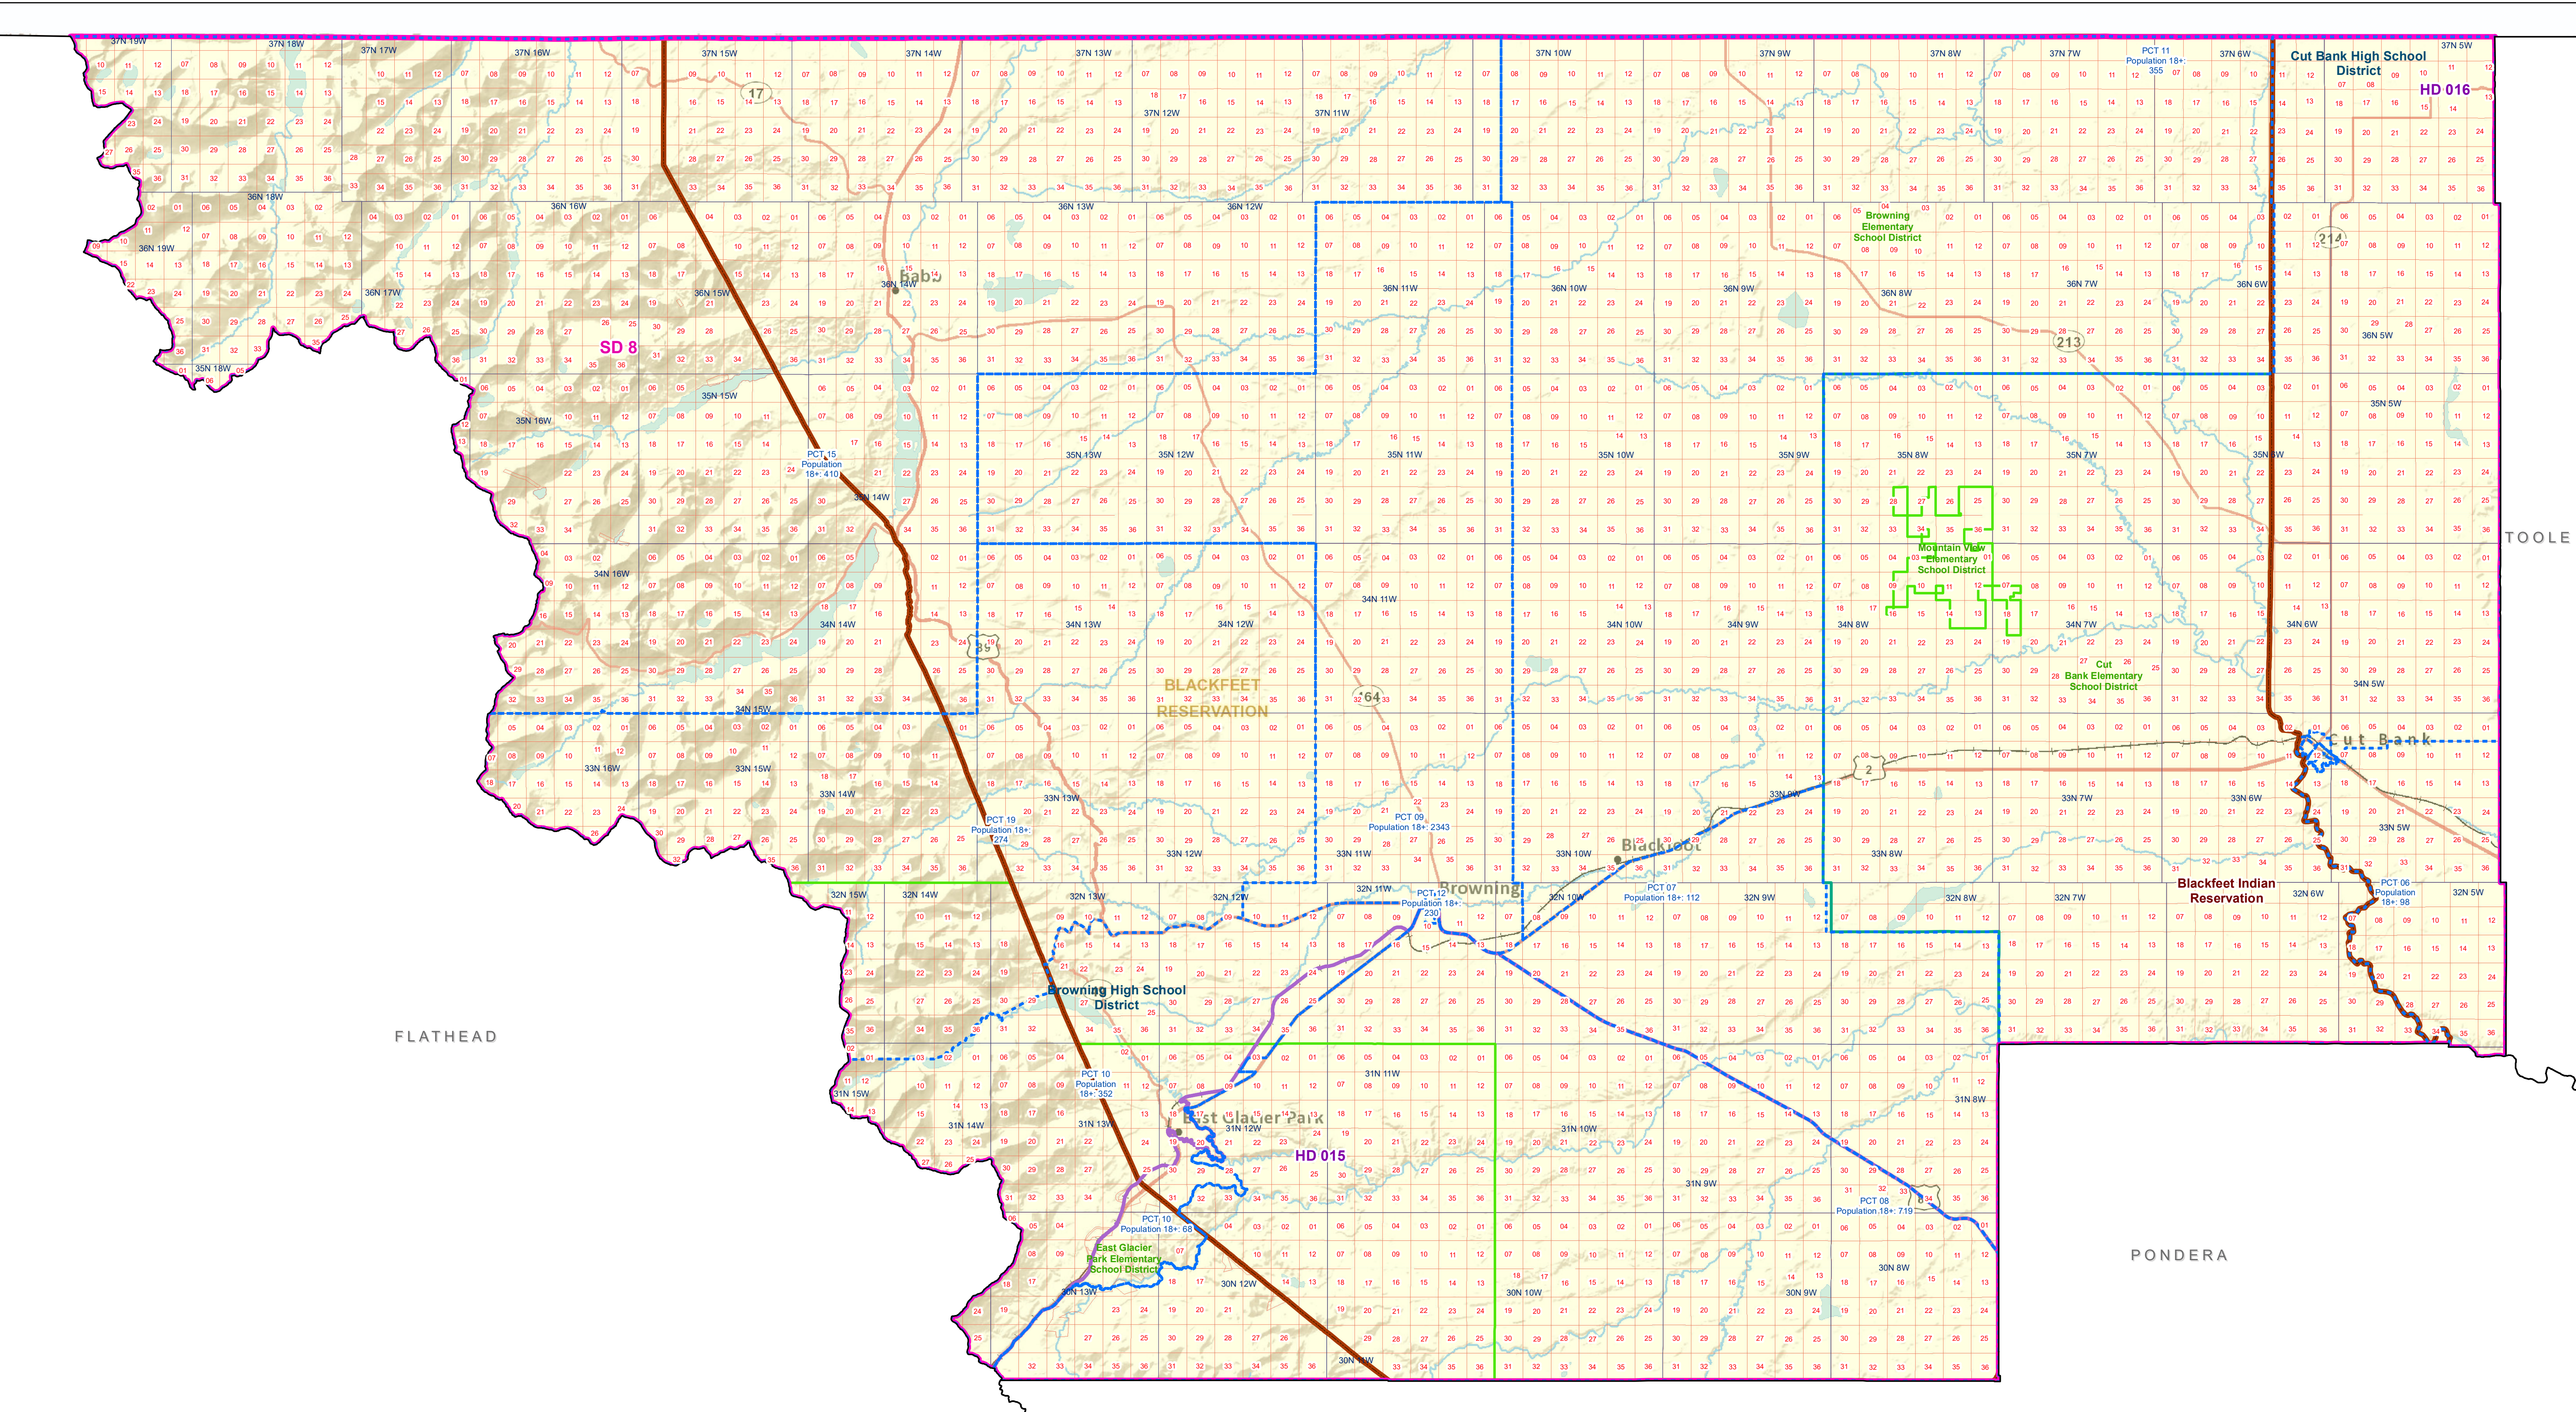

Glacier County Voting Precincts and Legislative Districts

- Voting Precincts
- Senate
- Secondary School Districts
- Township Boundary
- House
- Elementary School Districts
- Tribal Nations Reservations
- Unified (K-12) School Districts
- Sections

Glacier County Districts
 Montana State Library
 Created on 3/13/2023
 Meghan Burns | GeoEnabledElections@mt.gov
<https://geoenabled-elections-montana.hub.arcgis.com/>