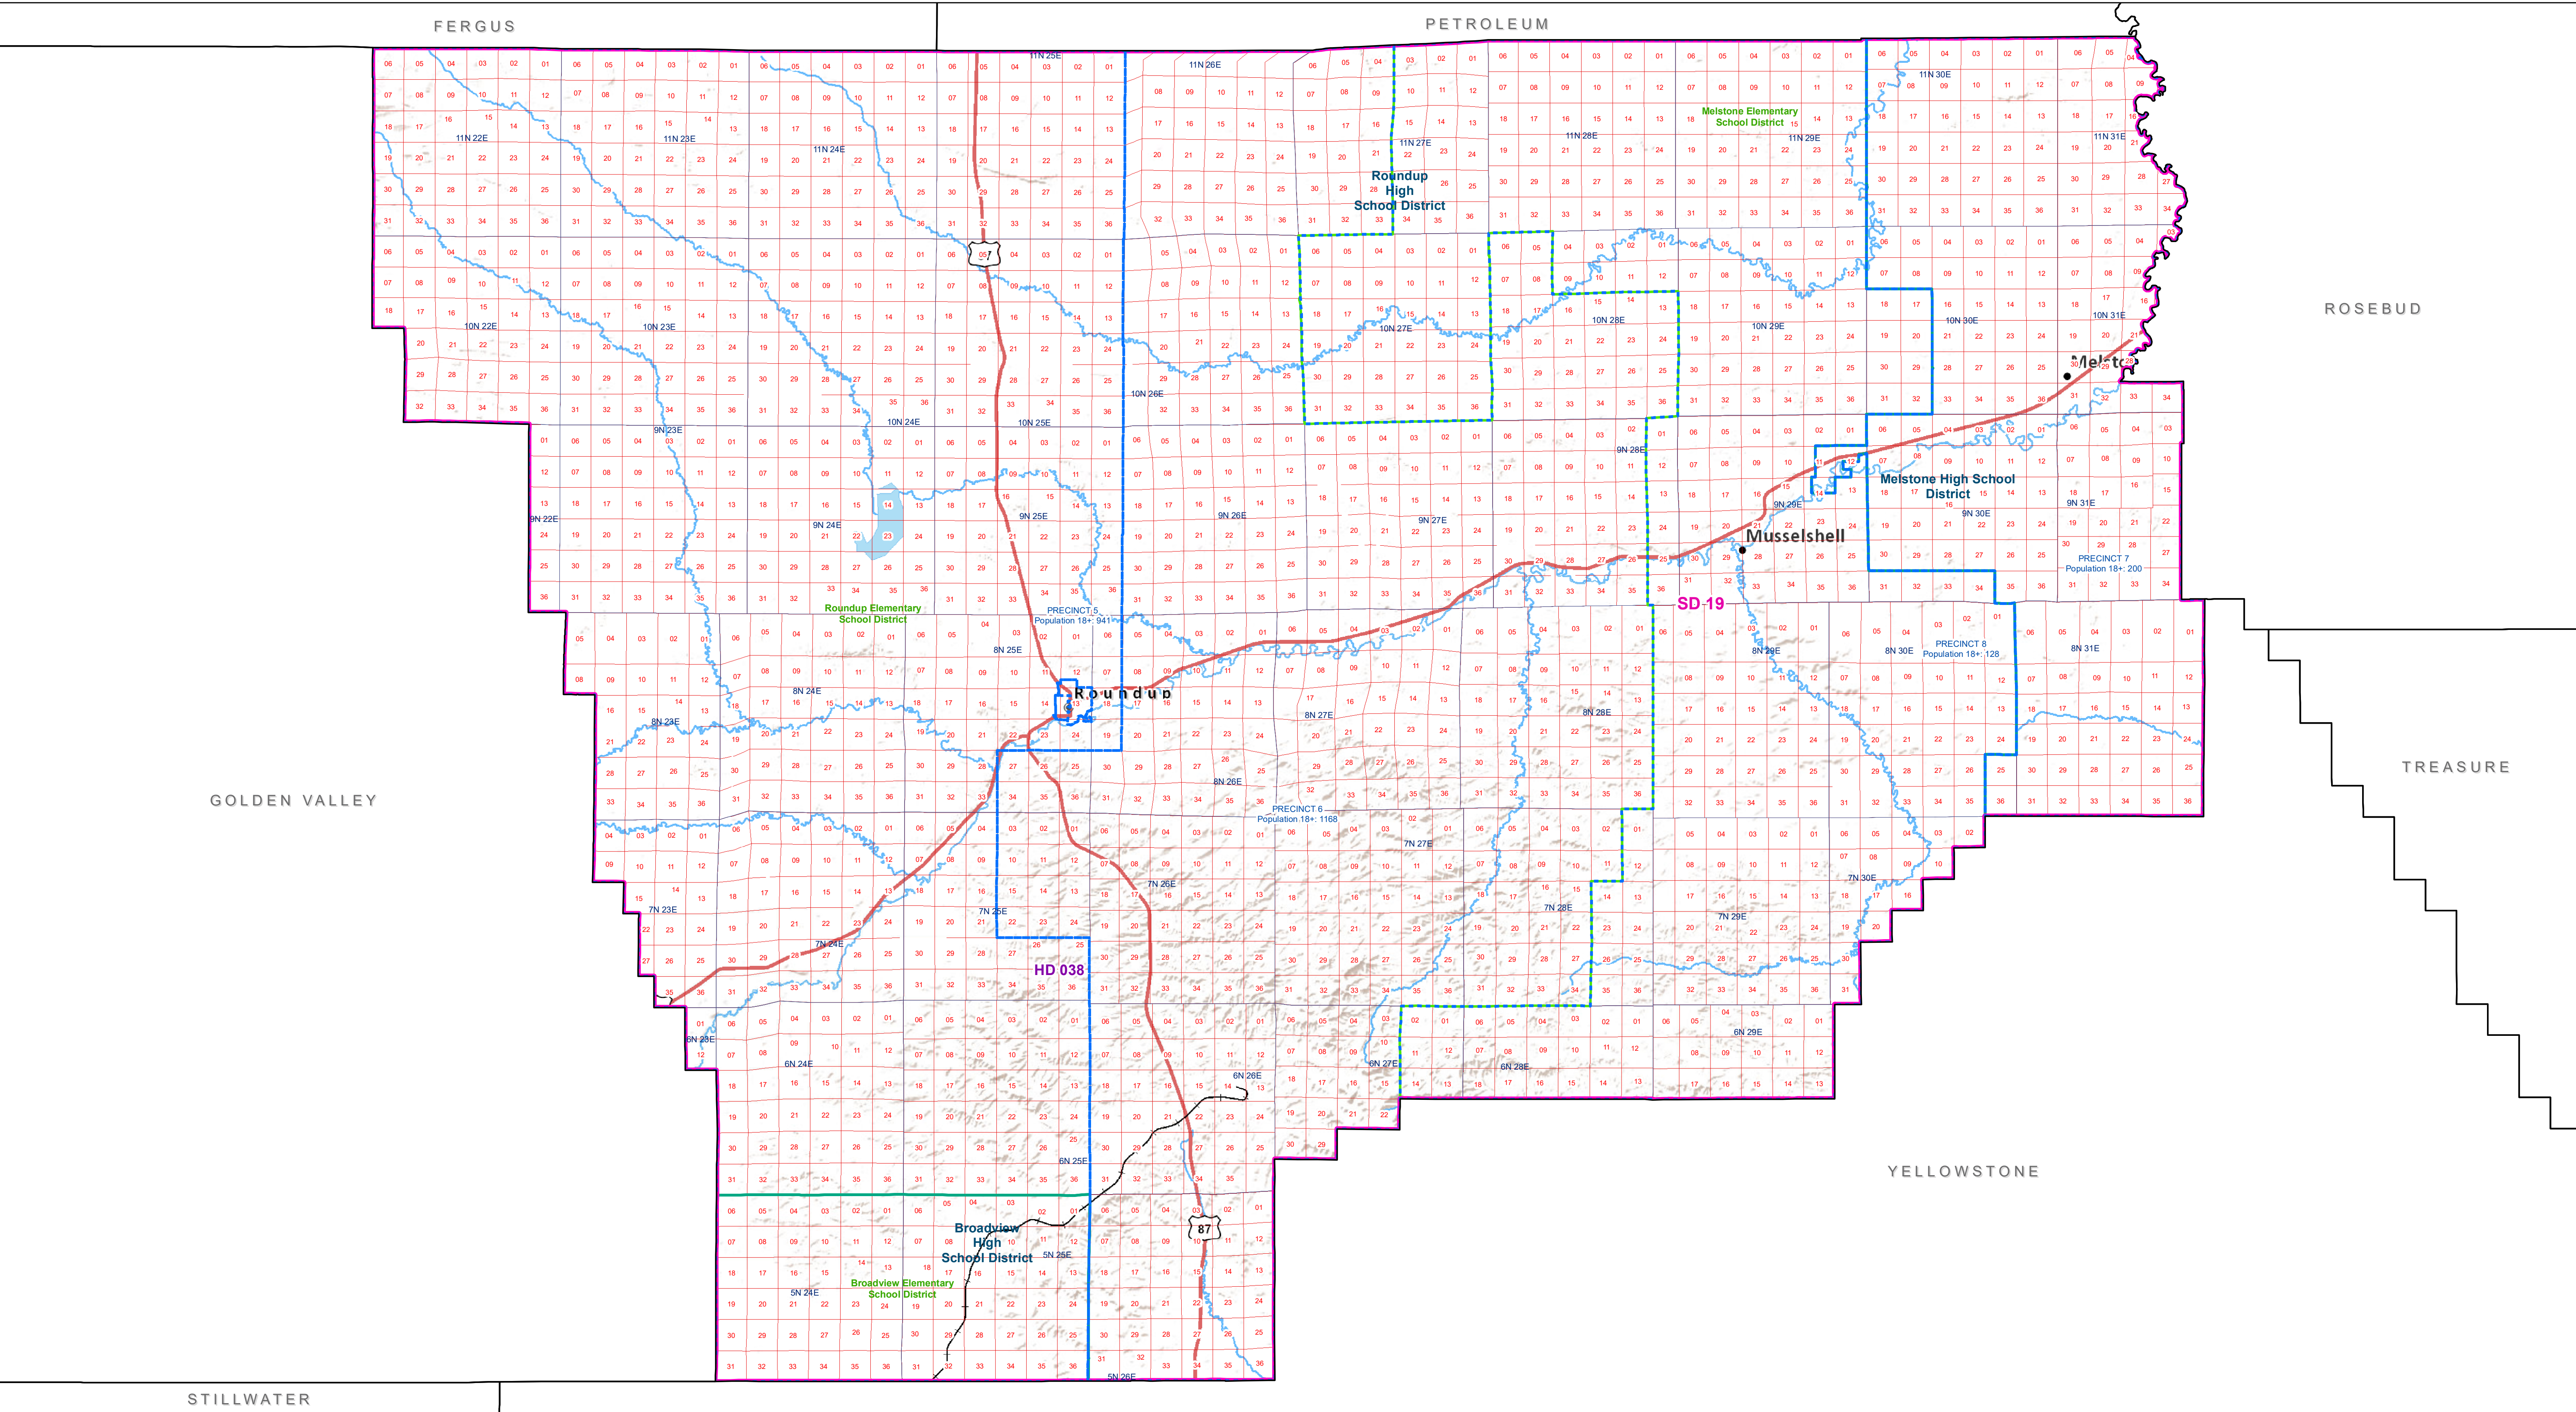

Musselshell County Voting Precincts and Legislative Districts

- Voting Precincts
- Senate
- Secondary School Districts
- Township Boundary
- House
- Elementary School Districts
- Sections
- Tribal Nations Reservations
- Unified (K-12) School Districts

Musselshell County Districts
 Montana State Library
 Created on 3/13/2023
 Meghan Burns | GeoEnabledElections@mt.gov
<https://geoenabled-elections-montana.hub.arcgis.com/>