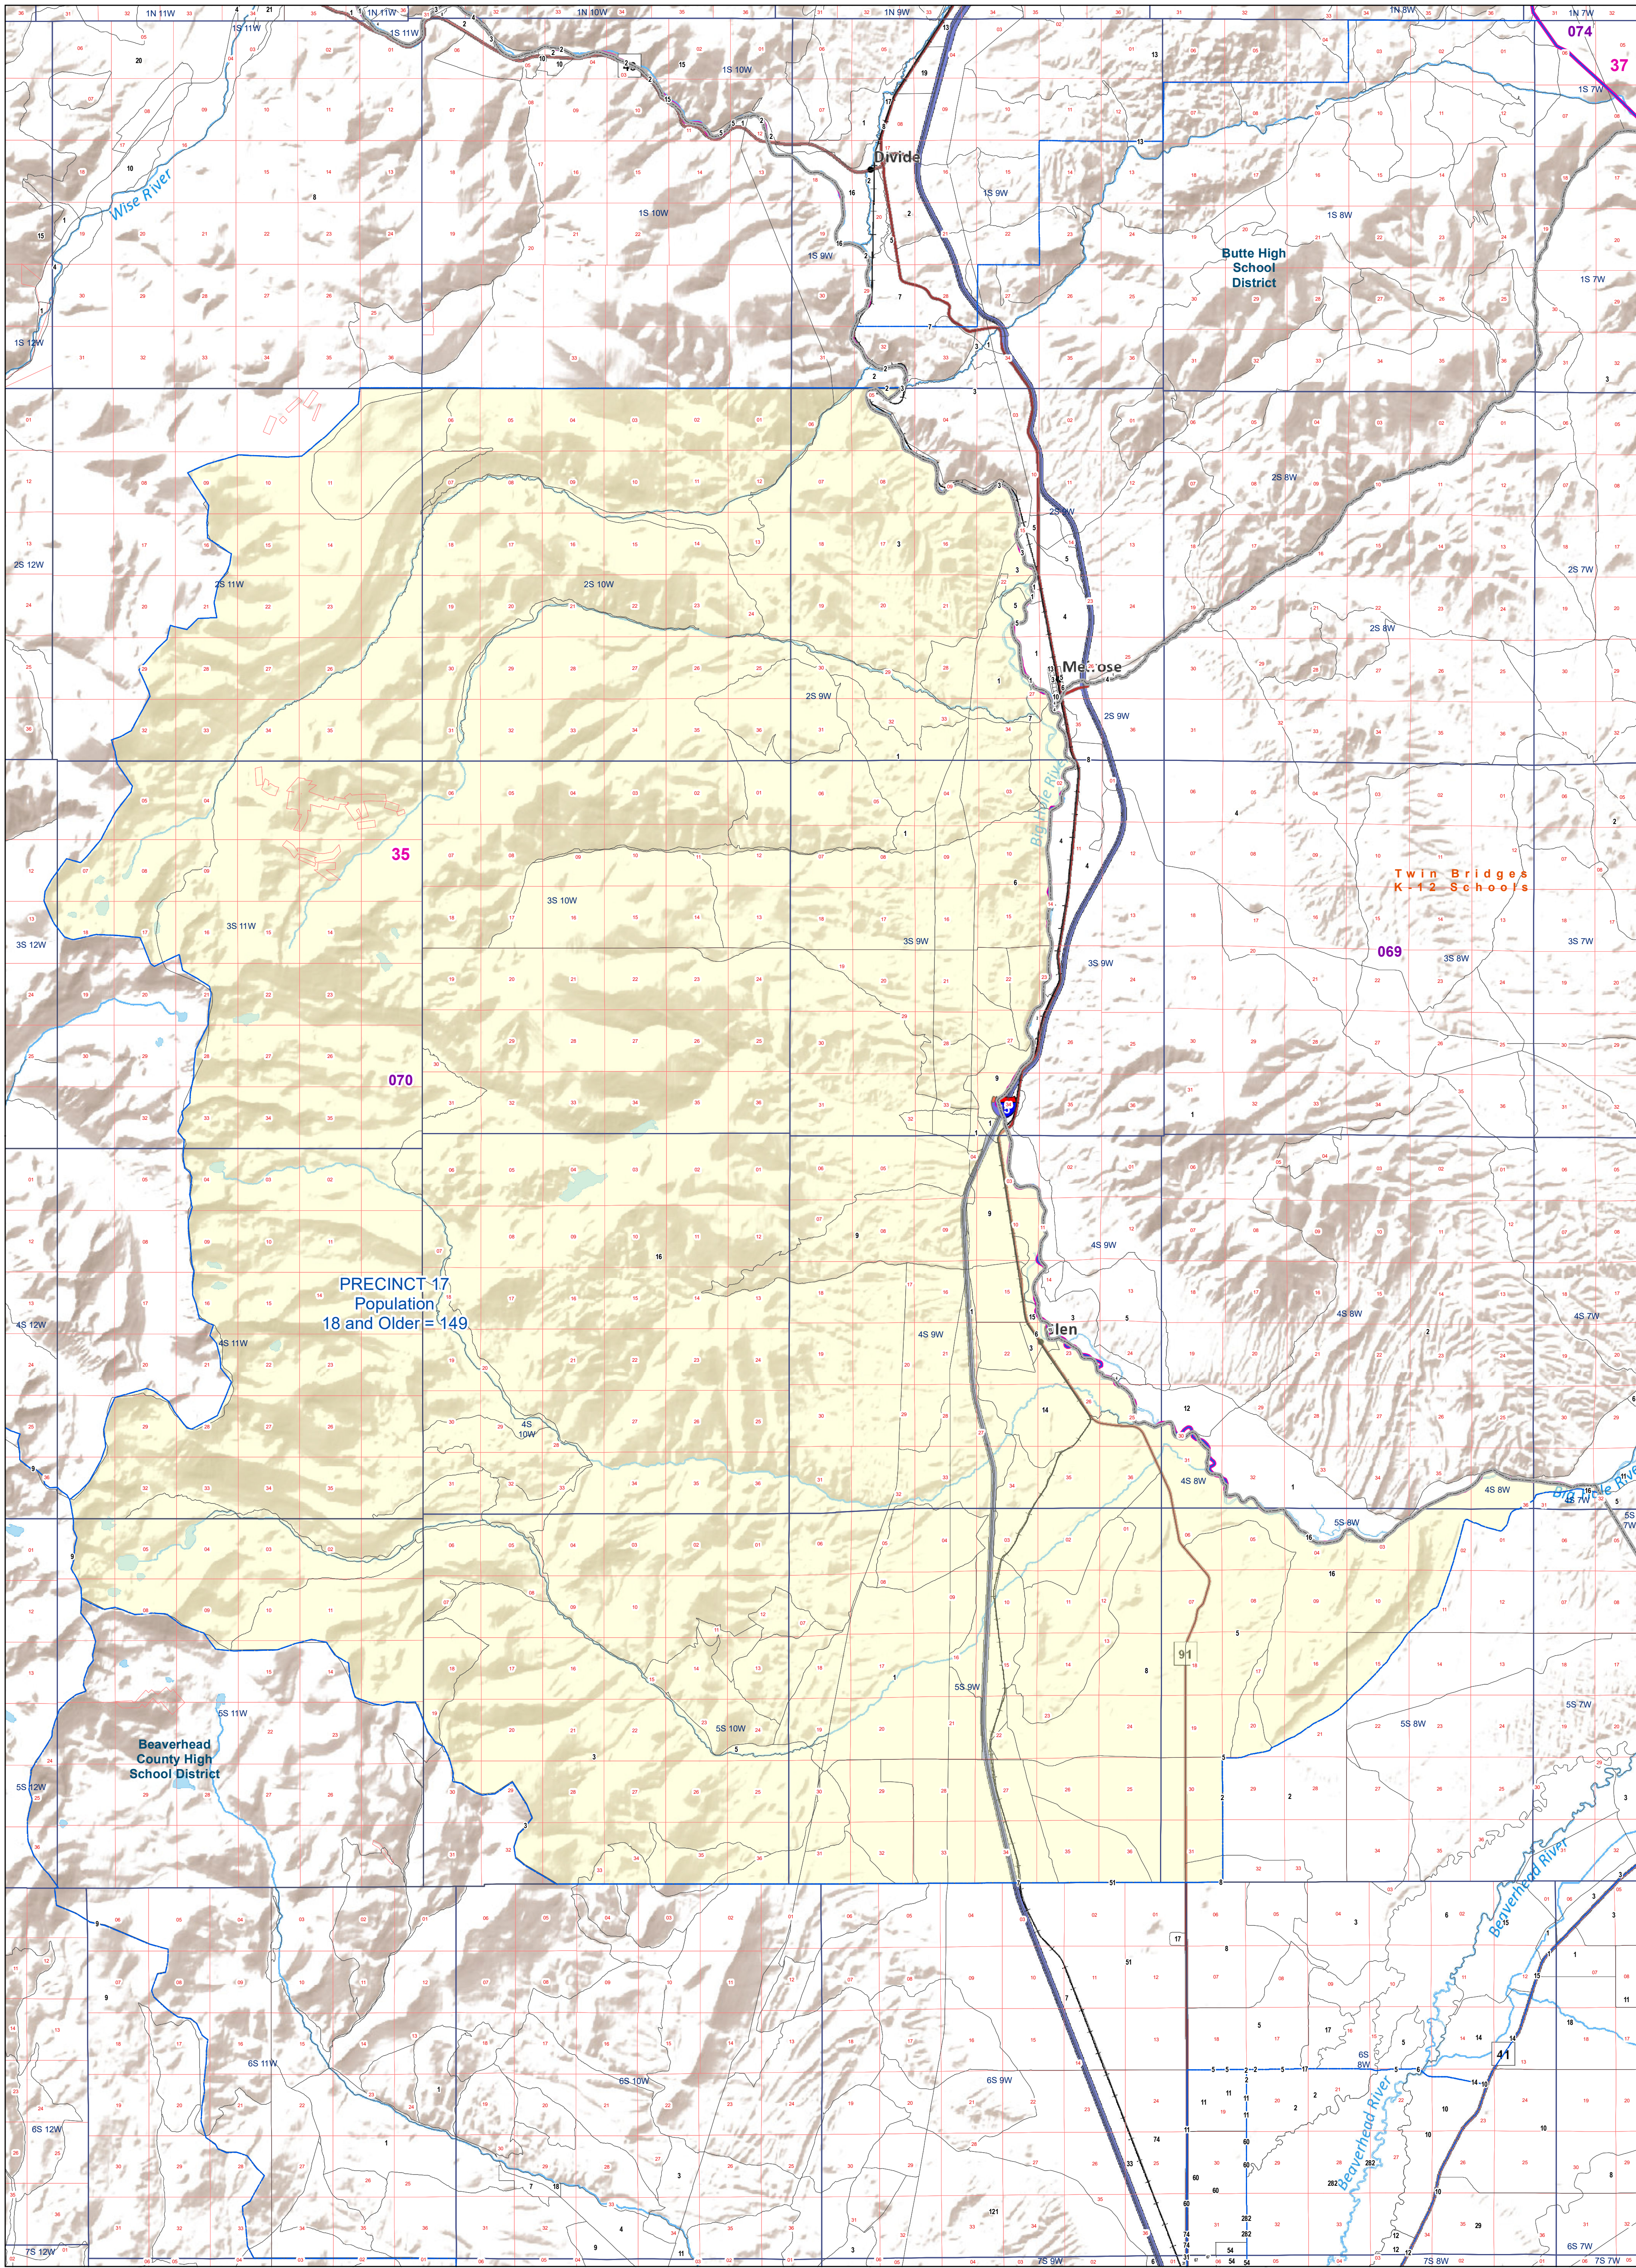

Beaverhead County: PRECINCT 17

Voting Precincts and Legislative Districts

PRECINCT 17
Population
18 and Older = 149

- Voting Precincts
- Tribal Nations Reservations
- 2020 Census Blocks with Population 18 and Older Labeled
- Senate
- Unified (K-12) School Districts
- Township Boundary
- House
- Secondary School Districts
- Section Boundary
- Incorporated Cities and Towns
- Elementary School Districts
- Wards

Voting Precincts
Montana State Library
Created on 3/12/2023
Meghan Burns | GeoEnabledElections@mt.gov
<https://geoenabled-elections-montana.hub.arcgis.com/>