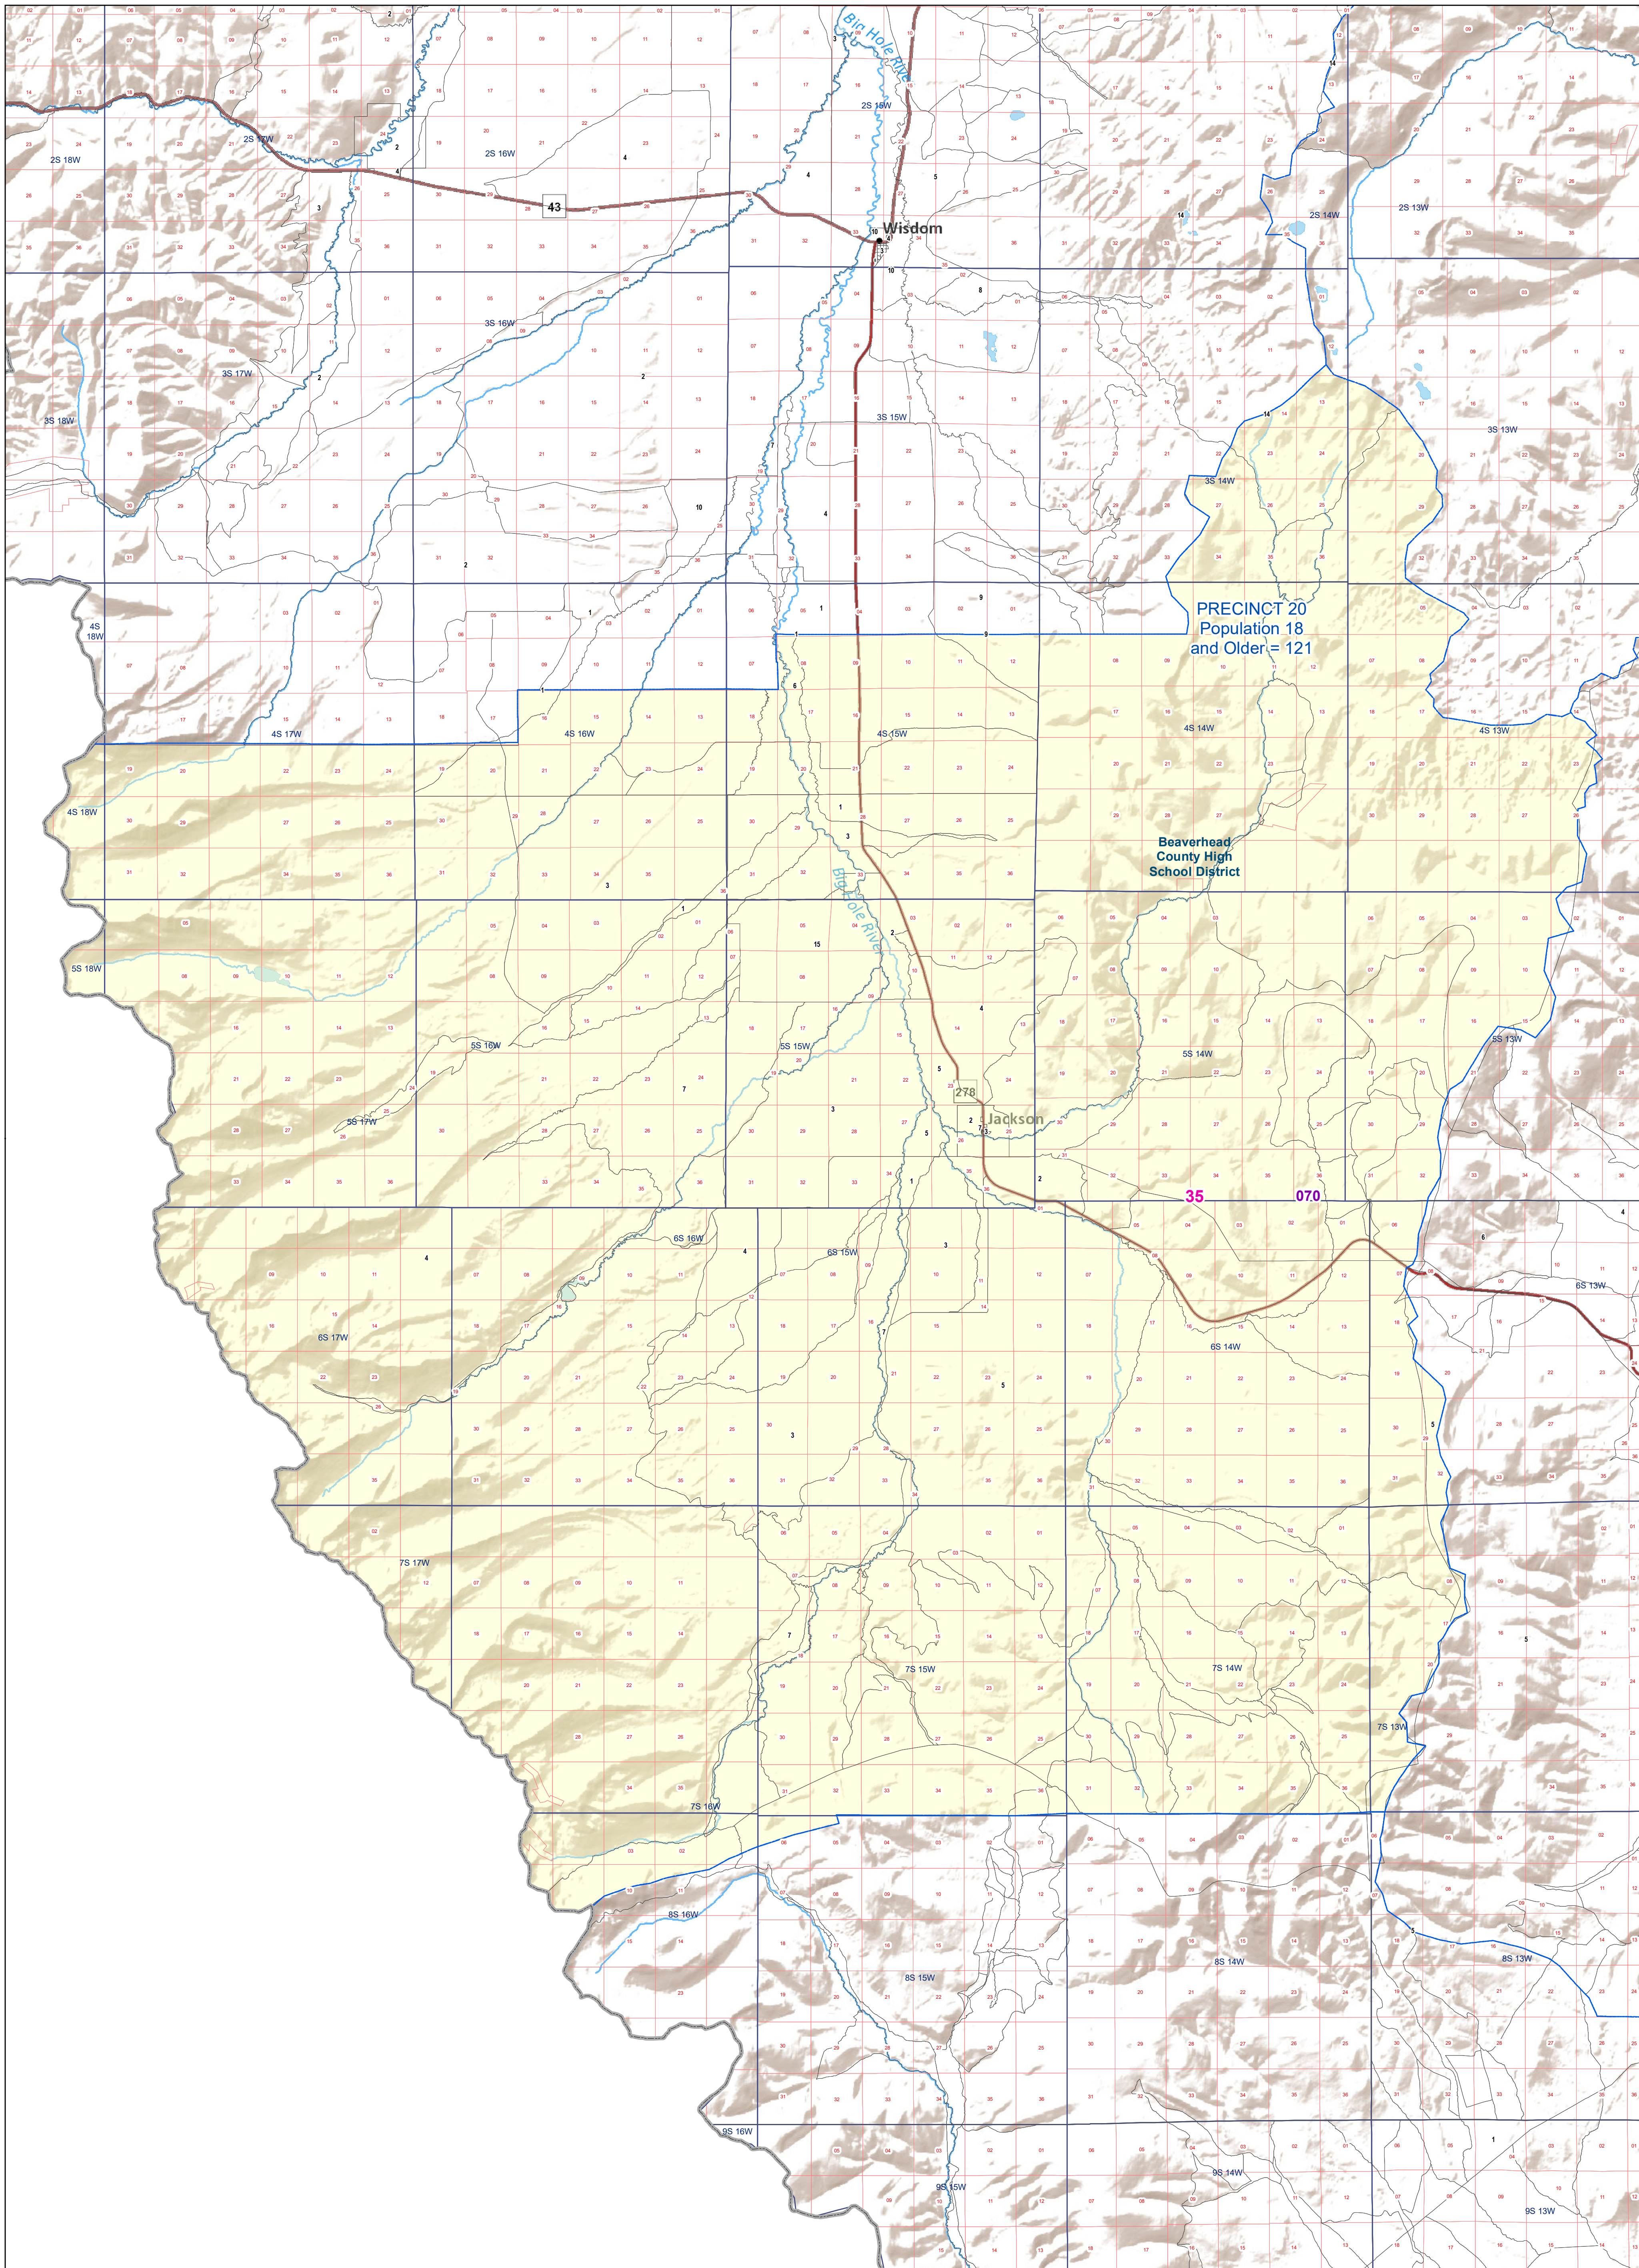

# Beaverhead County: PRECINCT 20

## Voting Precincts and Legislative Districts

**PRECINCT 20**  
Population 18  
and Older = 121

**Beaverhead  
County High  
School District**

**Jackson**

**Wisdom**

- Voting Precincts
- Tribal Nations Reservations
- 2020 Census Blocks with Population 18 and Older Labeled
- Senate
- Unified (K-12) School Districts
- Township Boundary
- House
- Secondary School Districts
- Incorporated Cities and Towns
- Elementary School Districts
- Section Boundary
- Wards