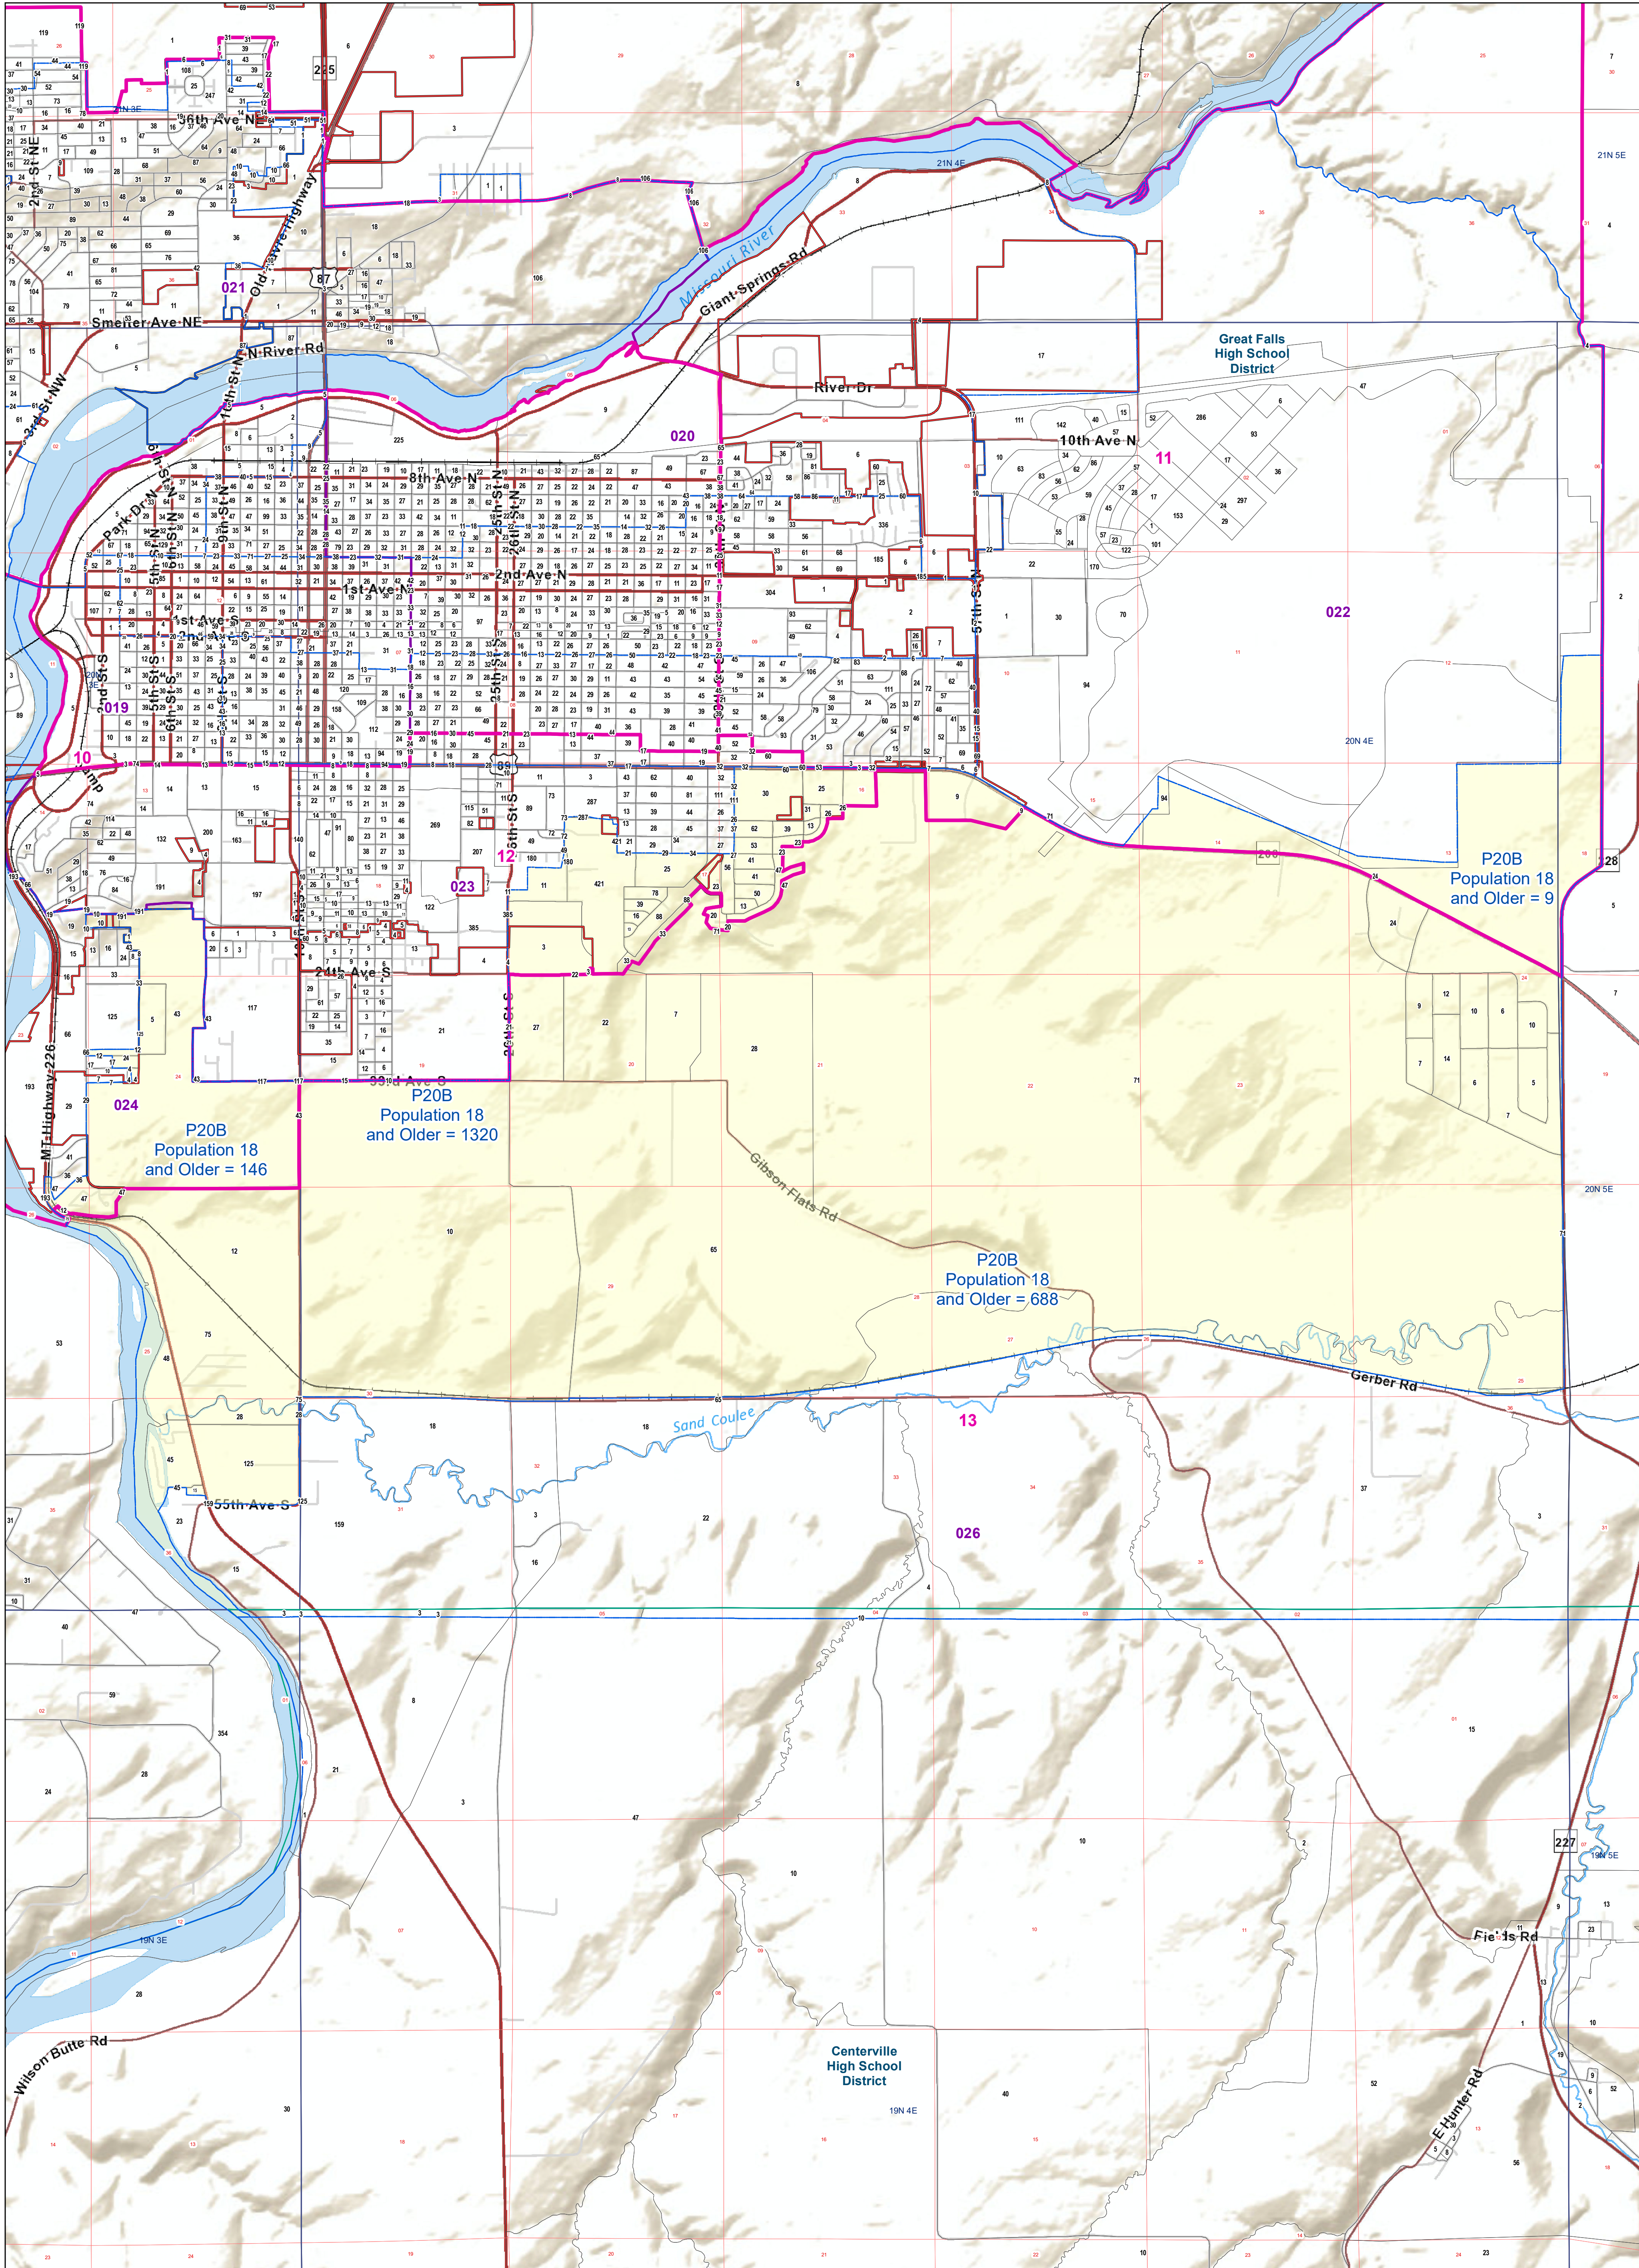

Cascade County: P20B Voting Precincts and Legislative Districts

- Voting Precincts
- Tribal Nations Reservations
- 2020 Census Blocks with Population 18 and Older Labeled
- Senate
- Unified (K-12) School Districts
- Township Boundary
- House
- Secondary School Districts
- Section Boundary
- Incorporated Cities and Towns
- Elementary School Districts
- Wards

Voting Precincts
 Montana State Library
 Created on 3/12/2023
 Meghan Burns | GeoEnabledElections@mt.gov
<https://geoenabled-elections-montana.hub.arcgis.com/>