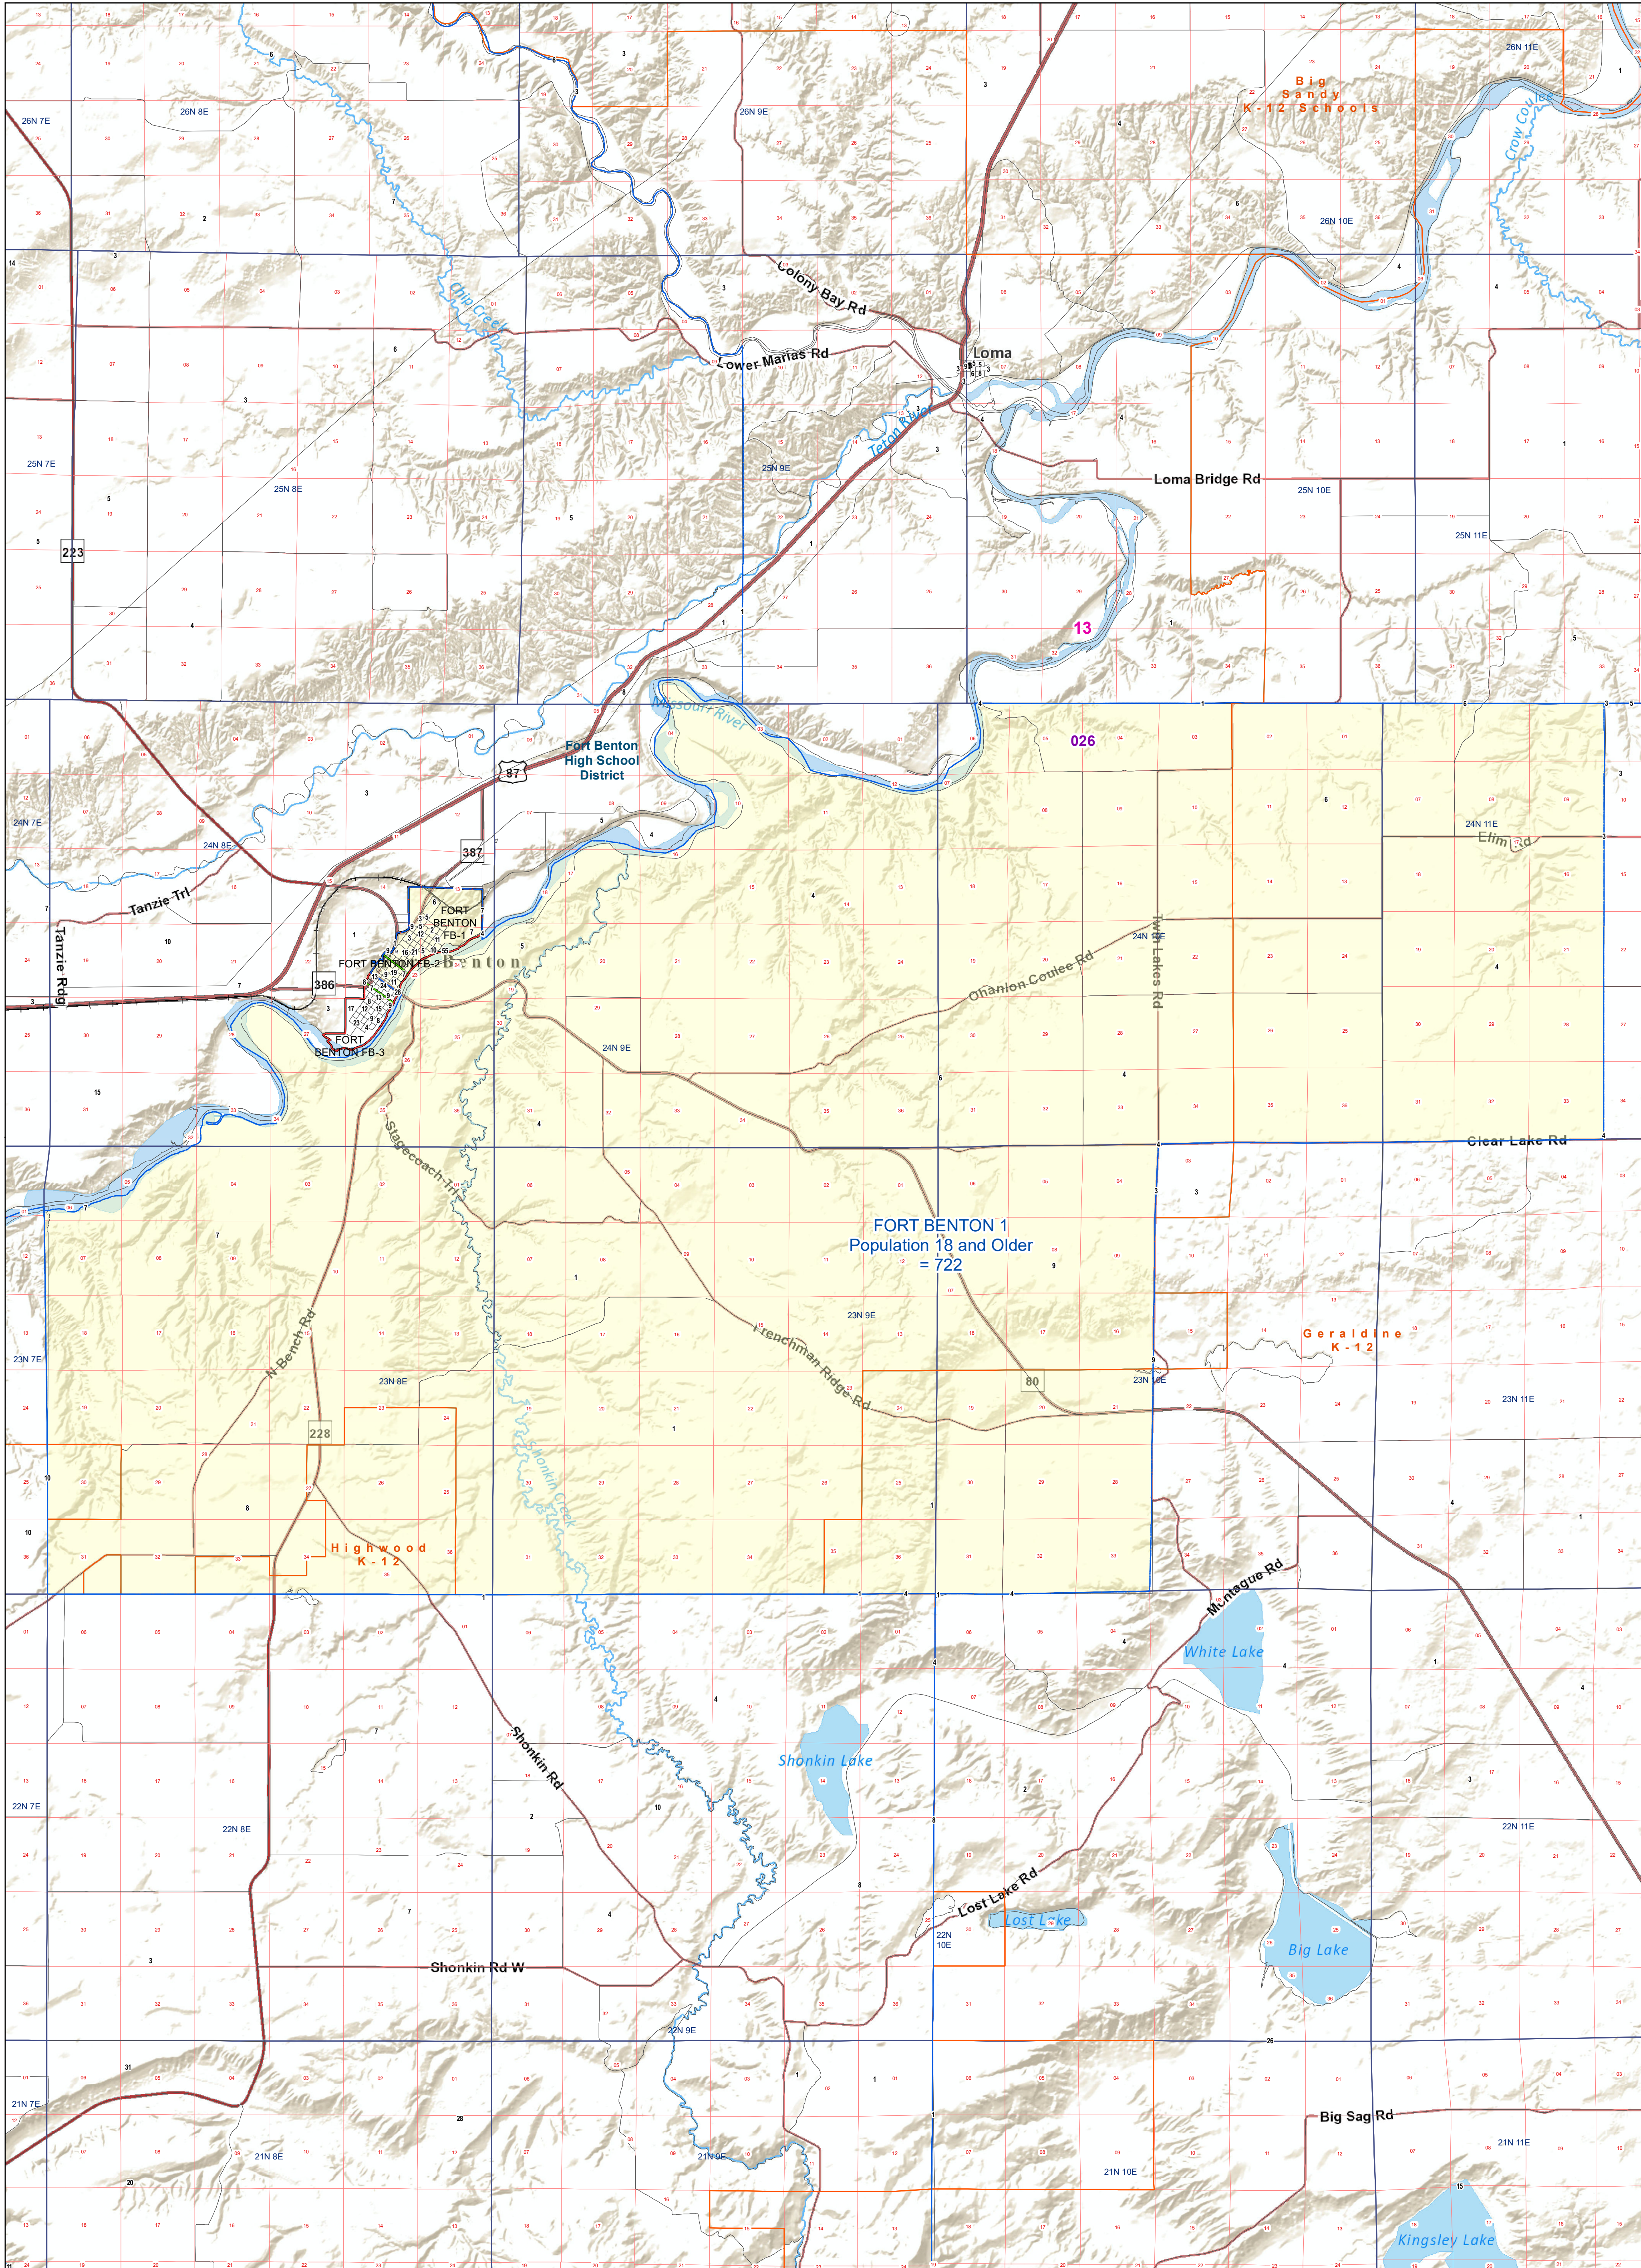

Chouteau County: FORT BENTON 1

Voting Precincts and Legislative Districts

- Voting Precincts
- Tribal Nations Reservations
- 2020 Census Blocks with Population 18 and Older Labeled
- Senate
- Unified (K-12) School Districts
- Township Boundary
- House
- Secondary School Districts
- Section Boundary
- Incorporated Cities and Towns
- Elementary School Districts
- Wards

Voting Precincts
 Montana State Library
 Created on 3/12/2023
 Meghan Burns | GeoEnabledElections@mt.gov
<https://geoenabled-elections-montana.hub.arcgis.com/>