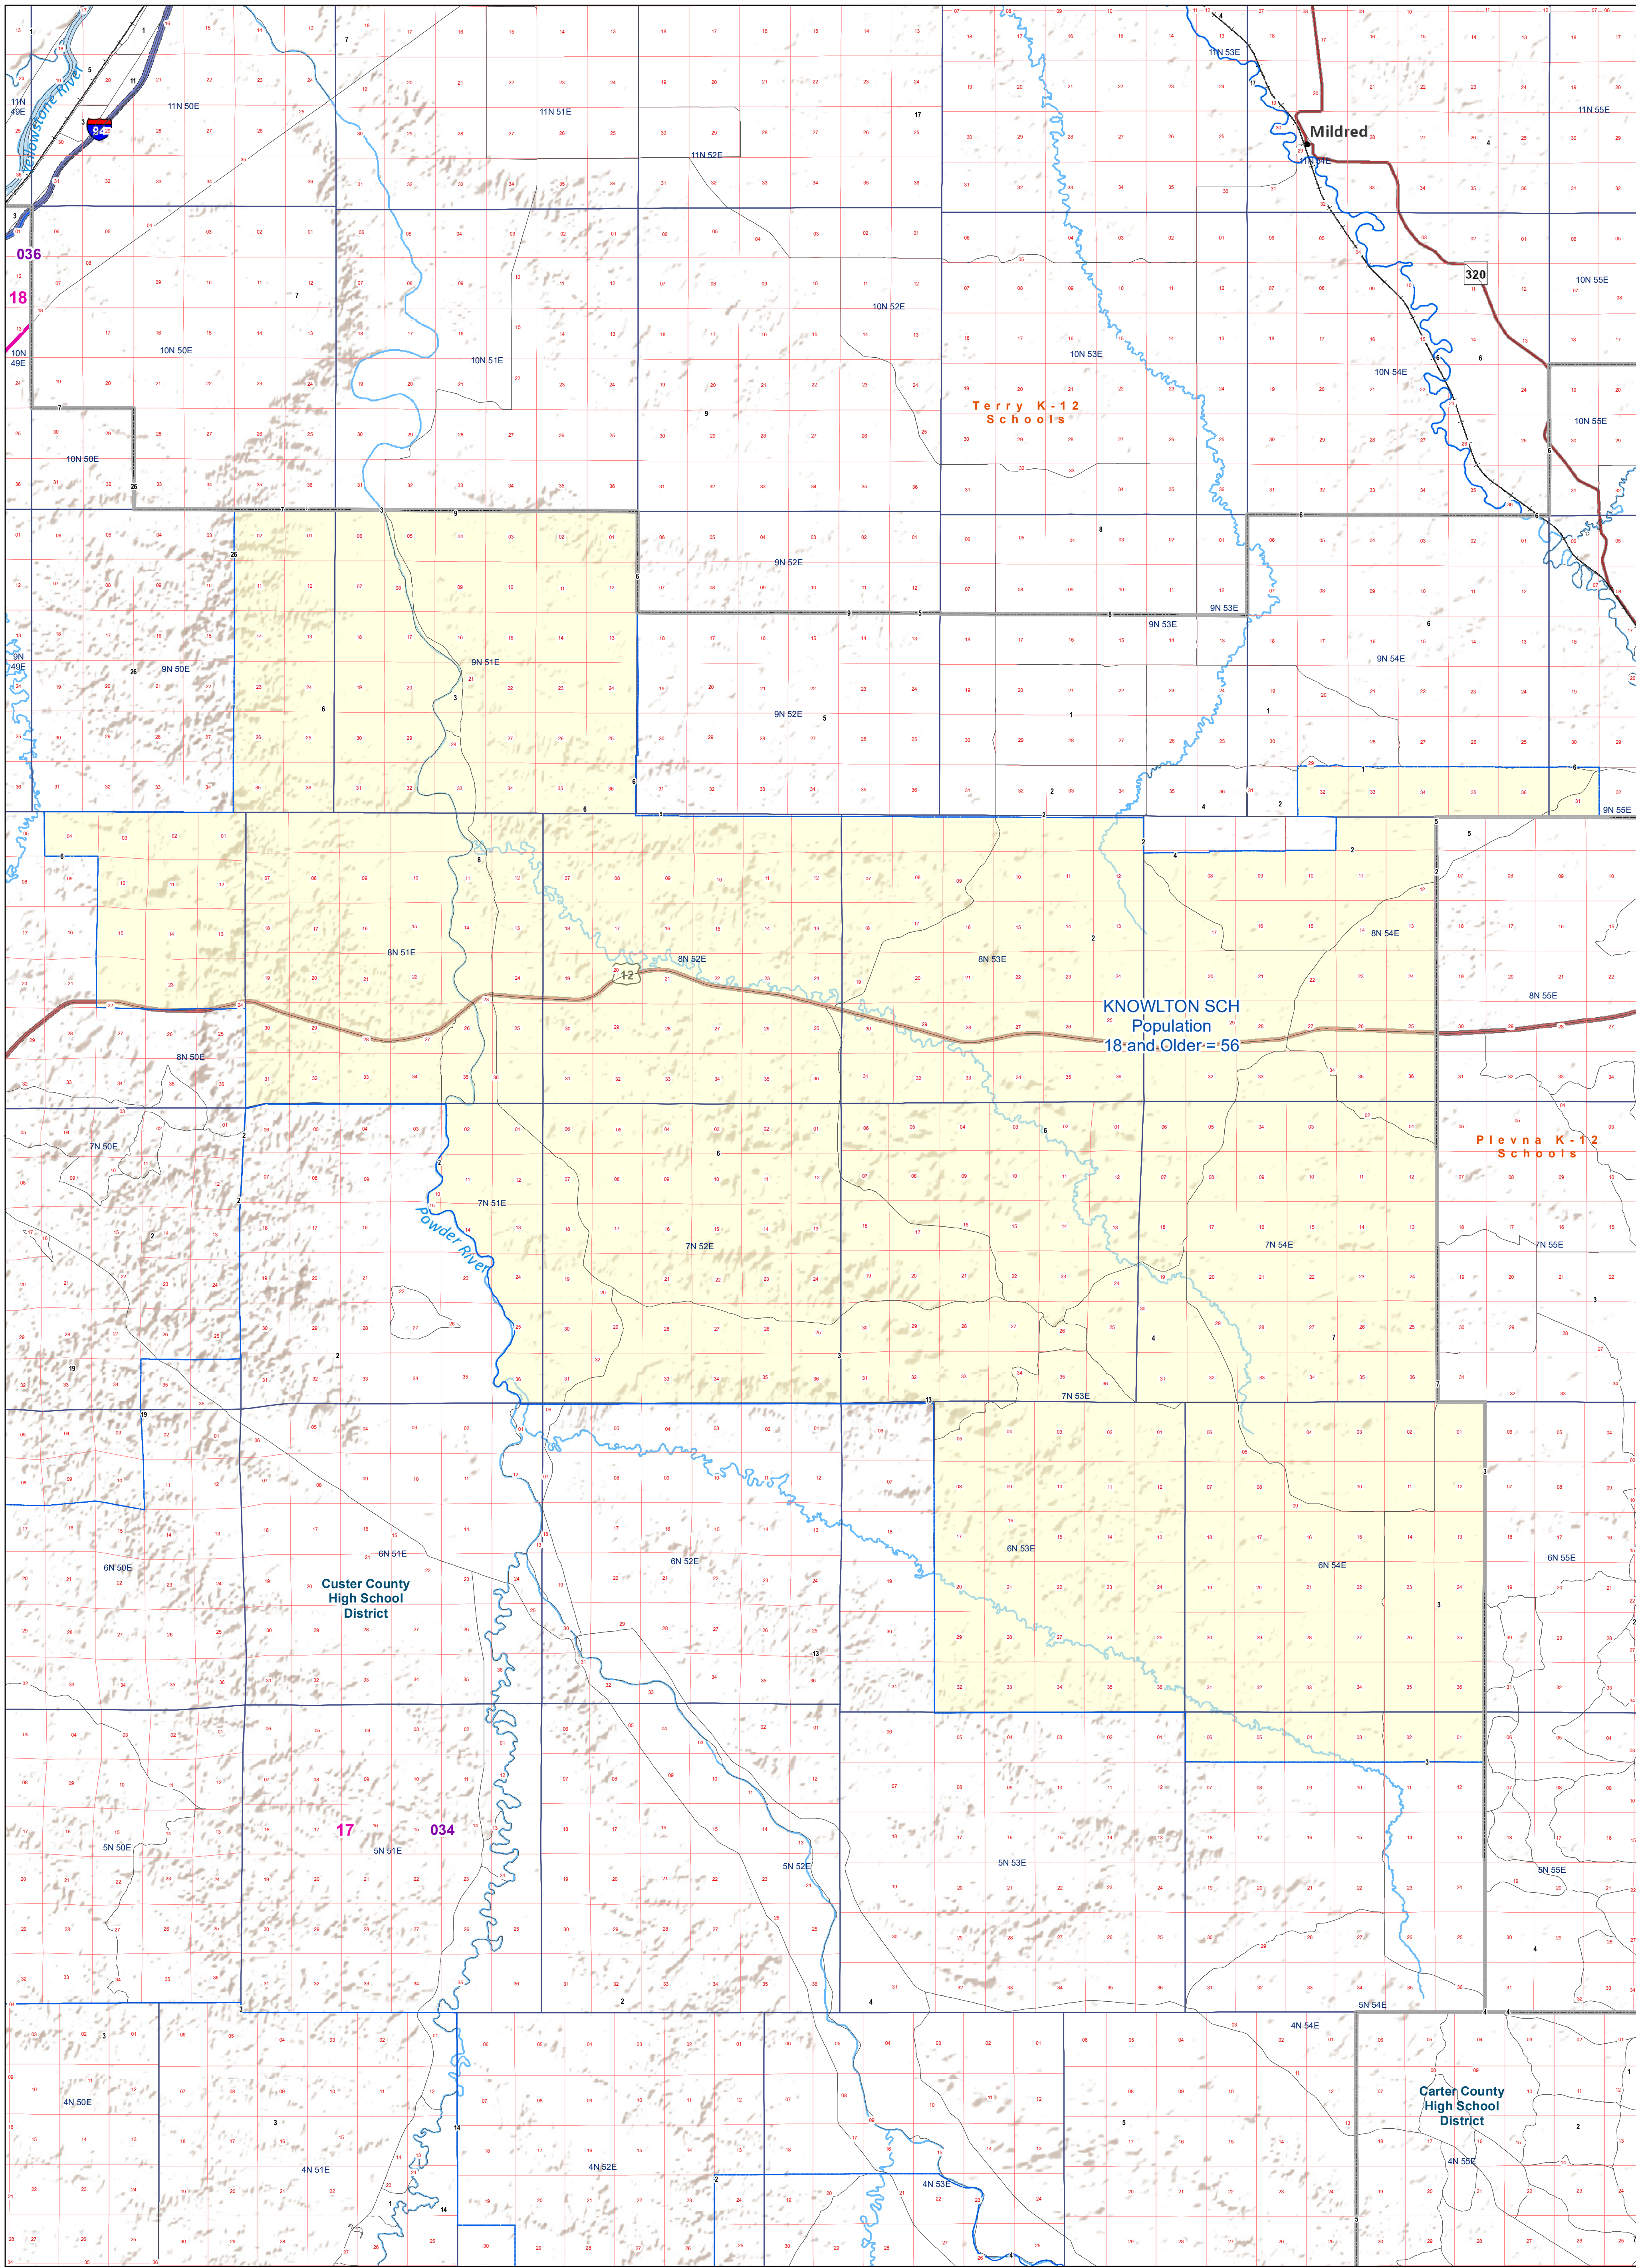

Custer County: KNOWLTON

Voting Precincts and Legislative Districts

- Voting Precincts
- Tribal Nations Reservations
- 2020 Census Blocks with Population 18 and Older Labeled
- Senate
- Unified (K-12) School Districts
- Township Boundary
- House
- Secondary School Districts
- Elementary School Districts
- Incorporated Cities and Towns
- Wards
- Section Boundary

Voting Precincts
 Montana State Library
 Created on 3/12/2023
 Meghan Burns | GeoEnabledElections@mt.gov
<https://geoenabled-elections-montana.hub.arcgis.com/>