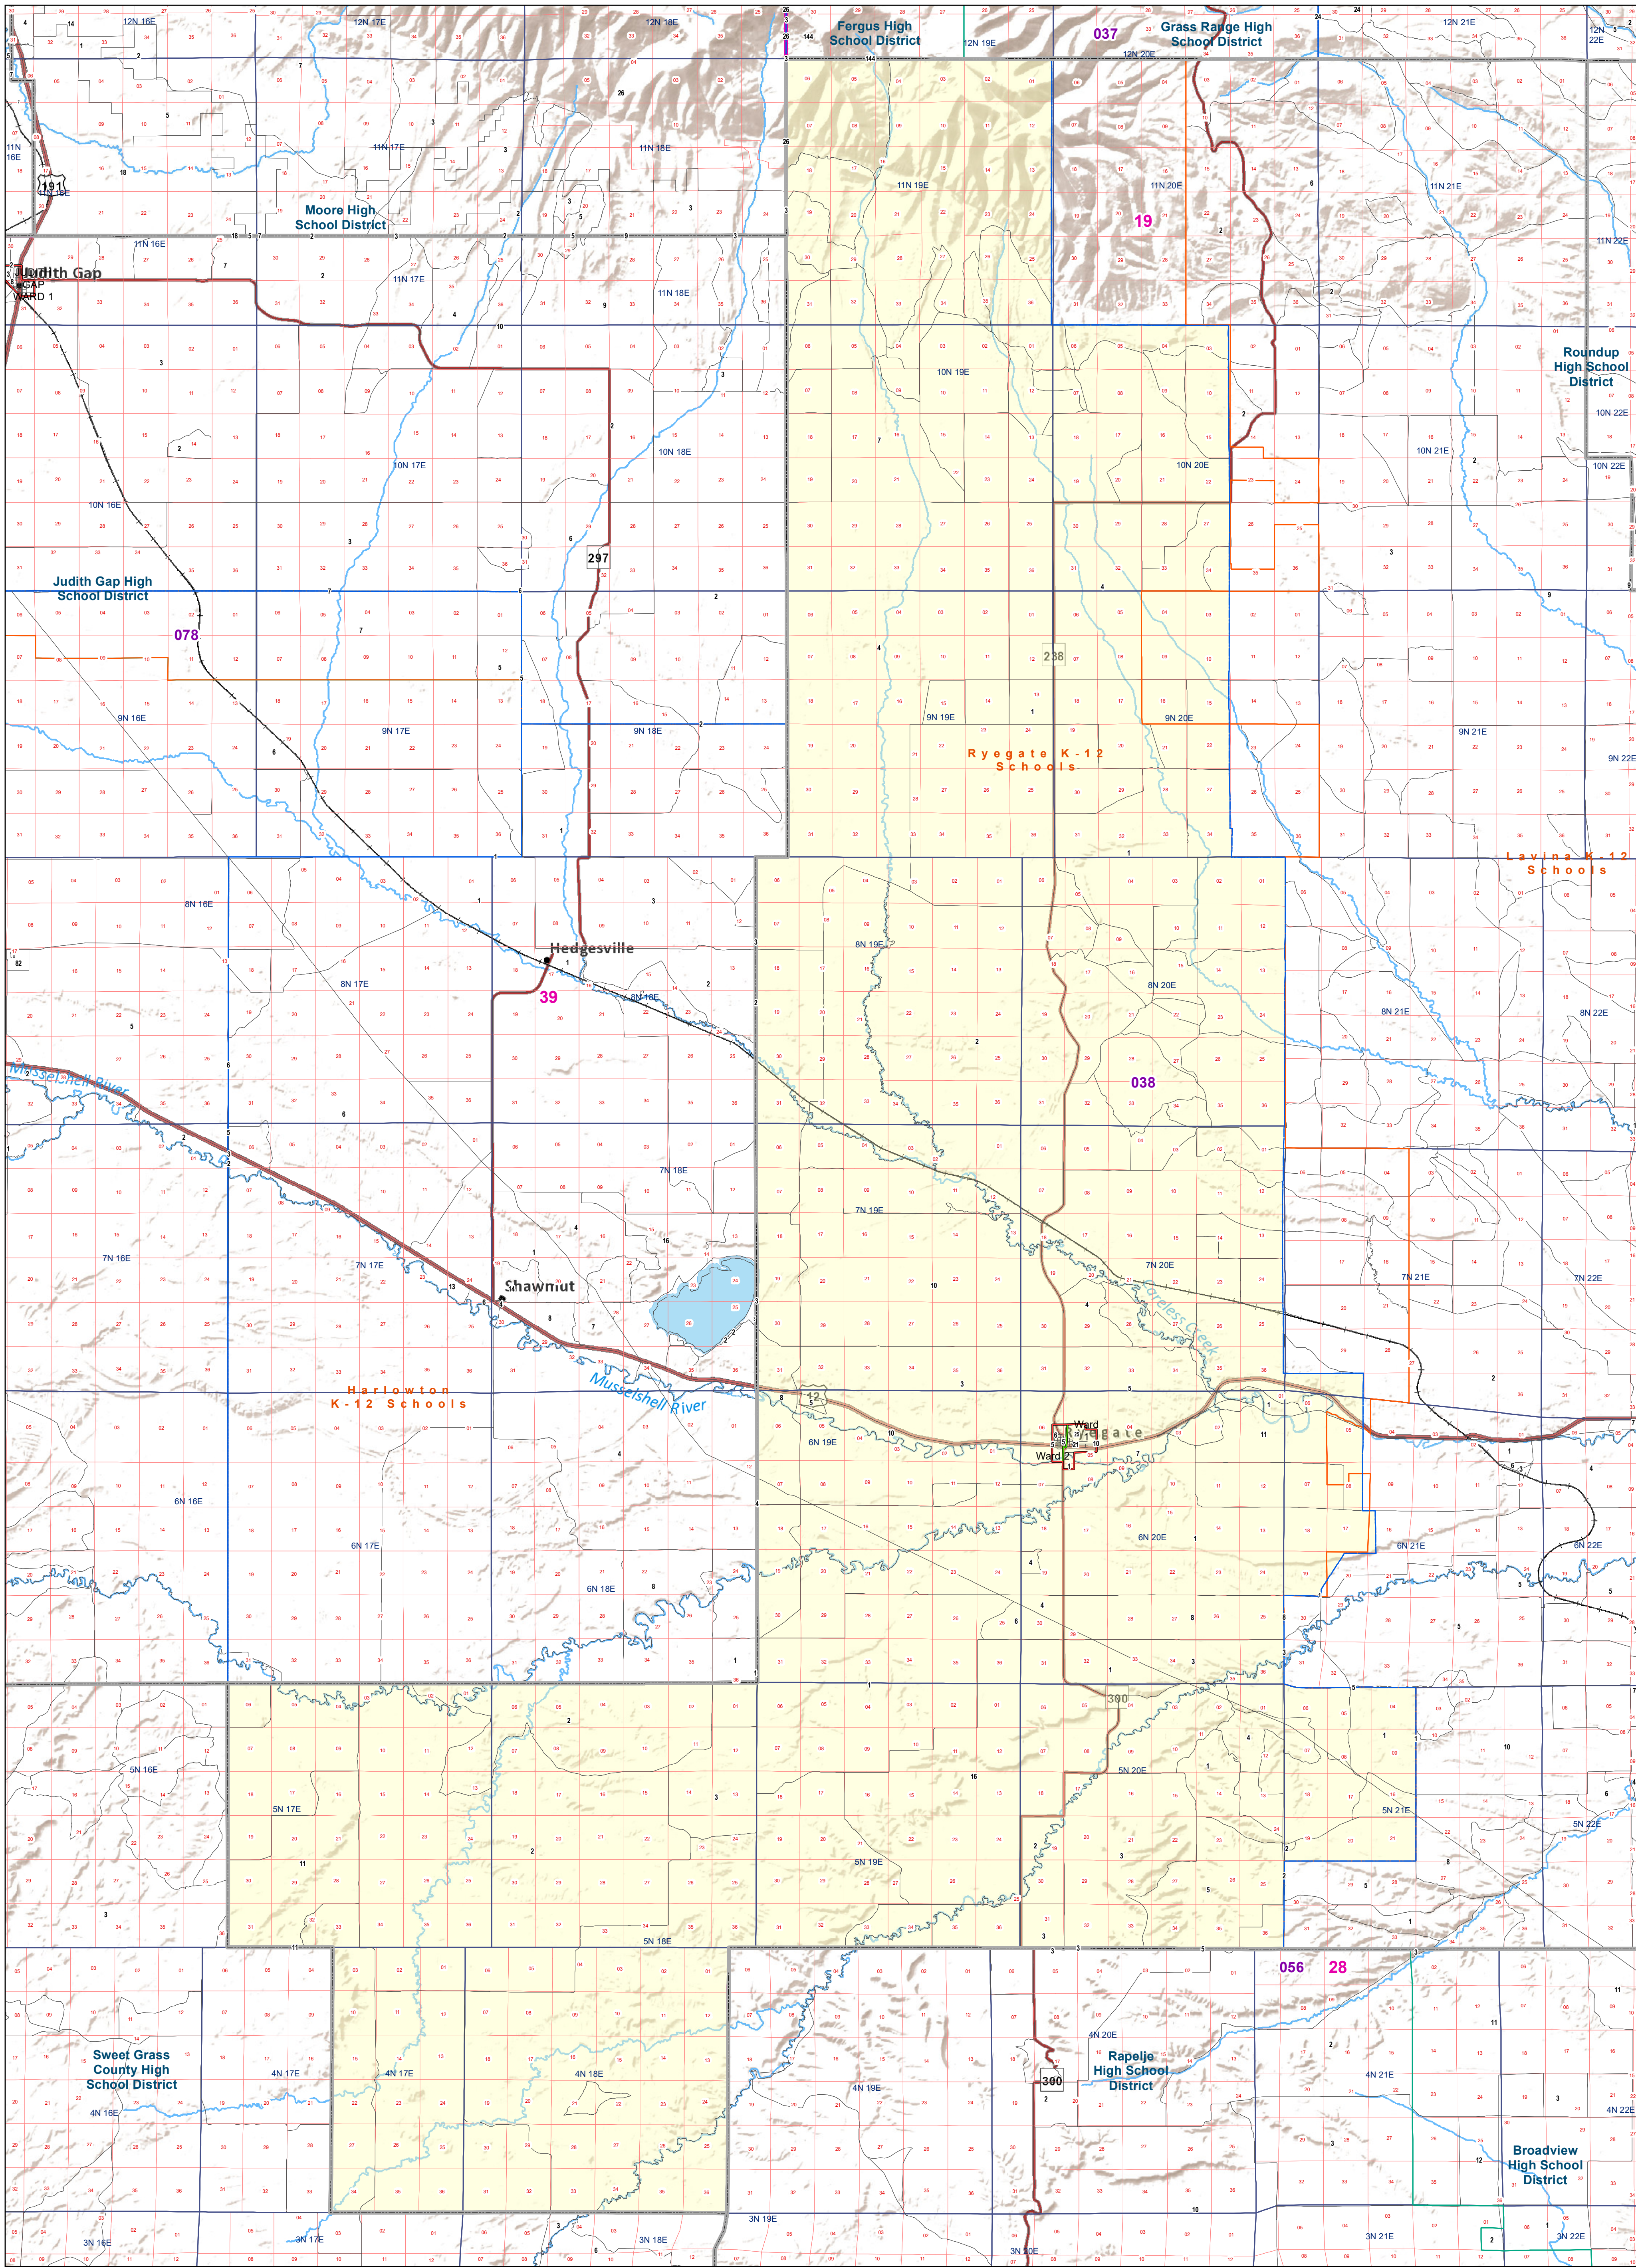

Golden Valley County: RYEGATE

Voting Precincts and Legislative Districts

- Voting Precincts
- Senate
- House
- Incorporated Cities and Towns
- Wards
- Tribal Nations Reservations
- Unified (K-12) School Districts
- Secondary School Districts
- Elementary School Districts
- 2020 Census Blocks with Population 18 and Older Labeled
- Township Boundary
- Section Boundary

Voting Precincts
 Montana State Library
 Created on 3/12/2023
 Meghan Burns | GeoEnabledElections@mt.gov
<https://geoenabled-elections-montana.hub.arcgis.com/>