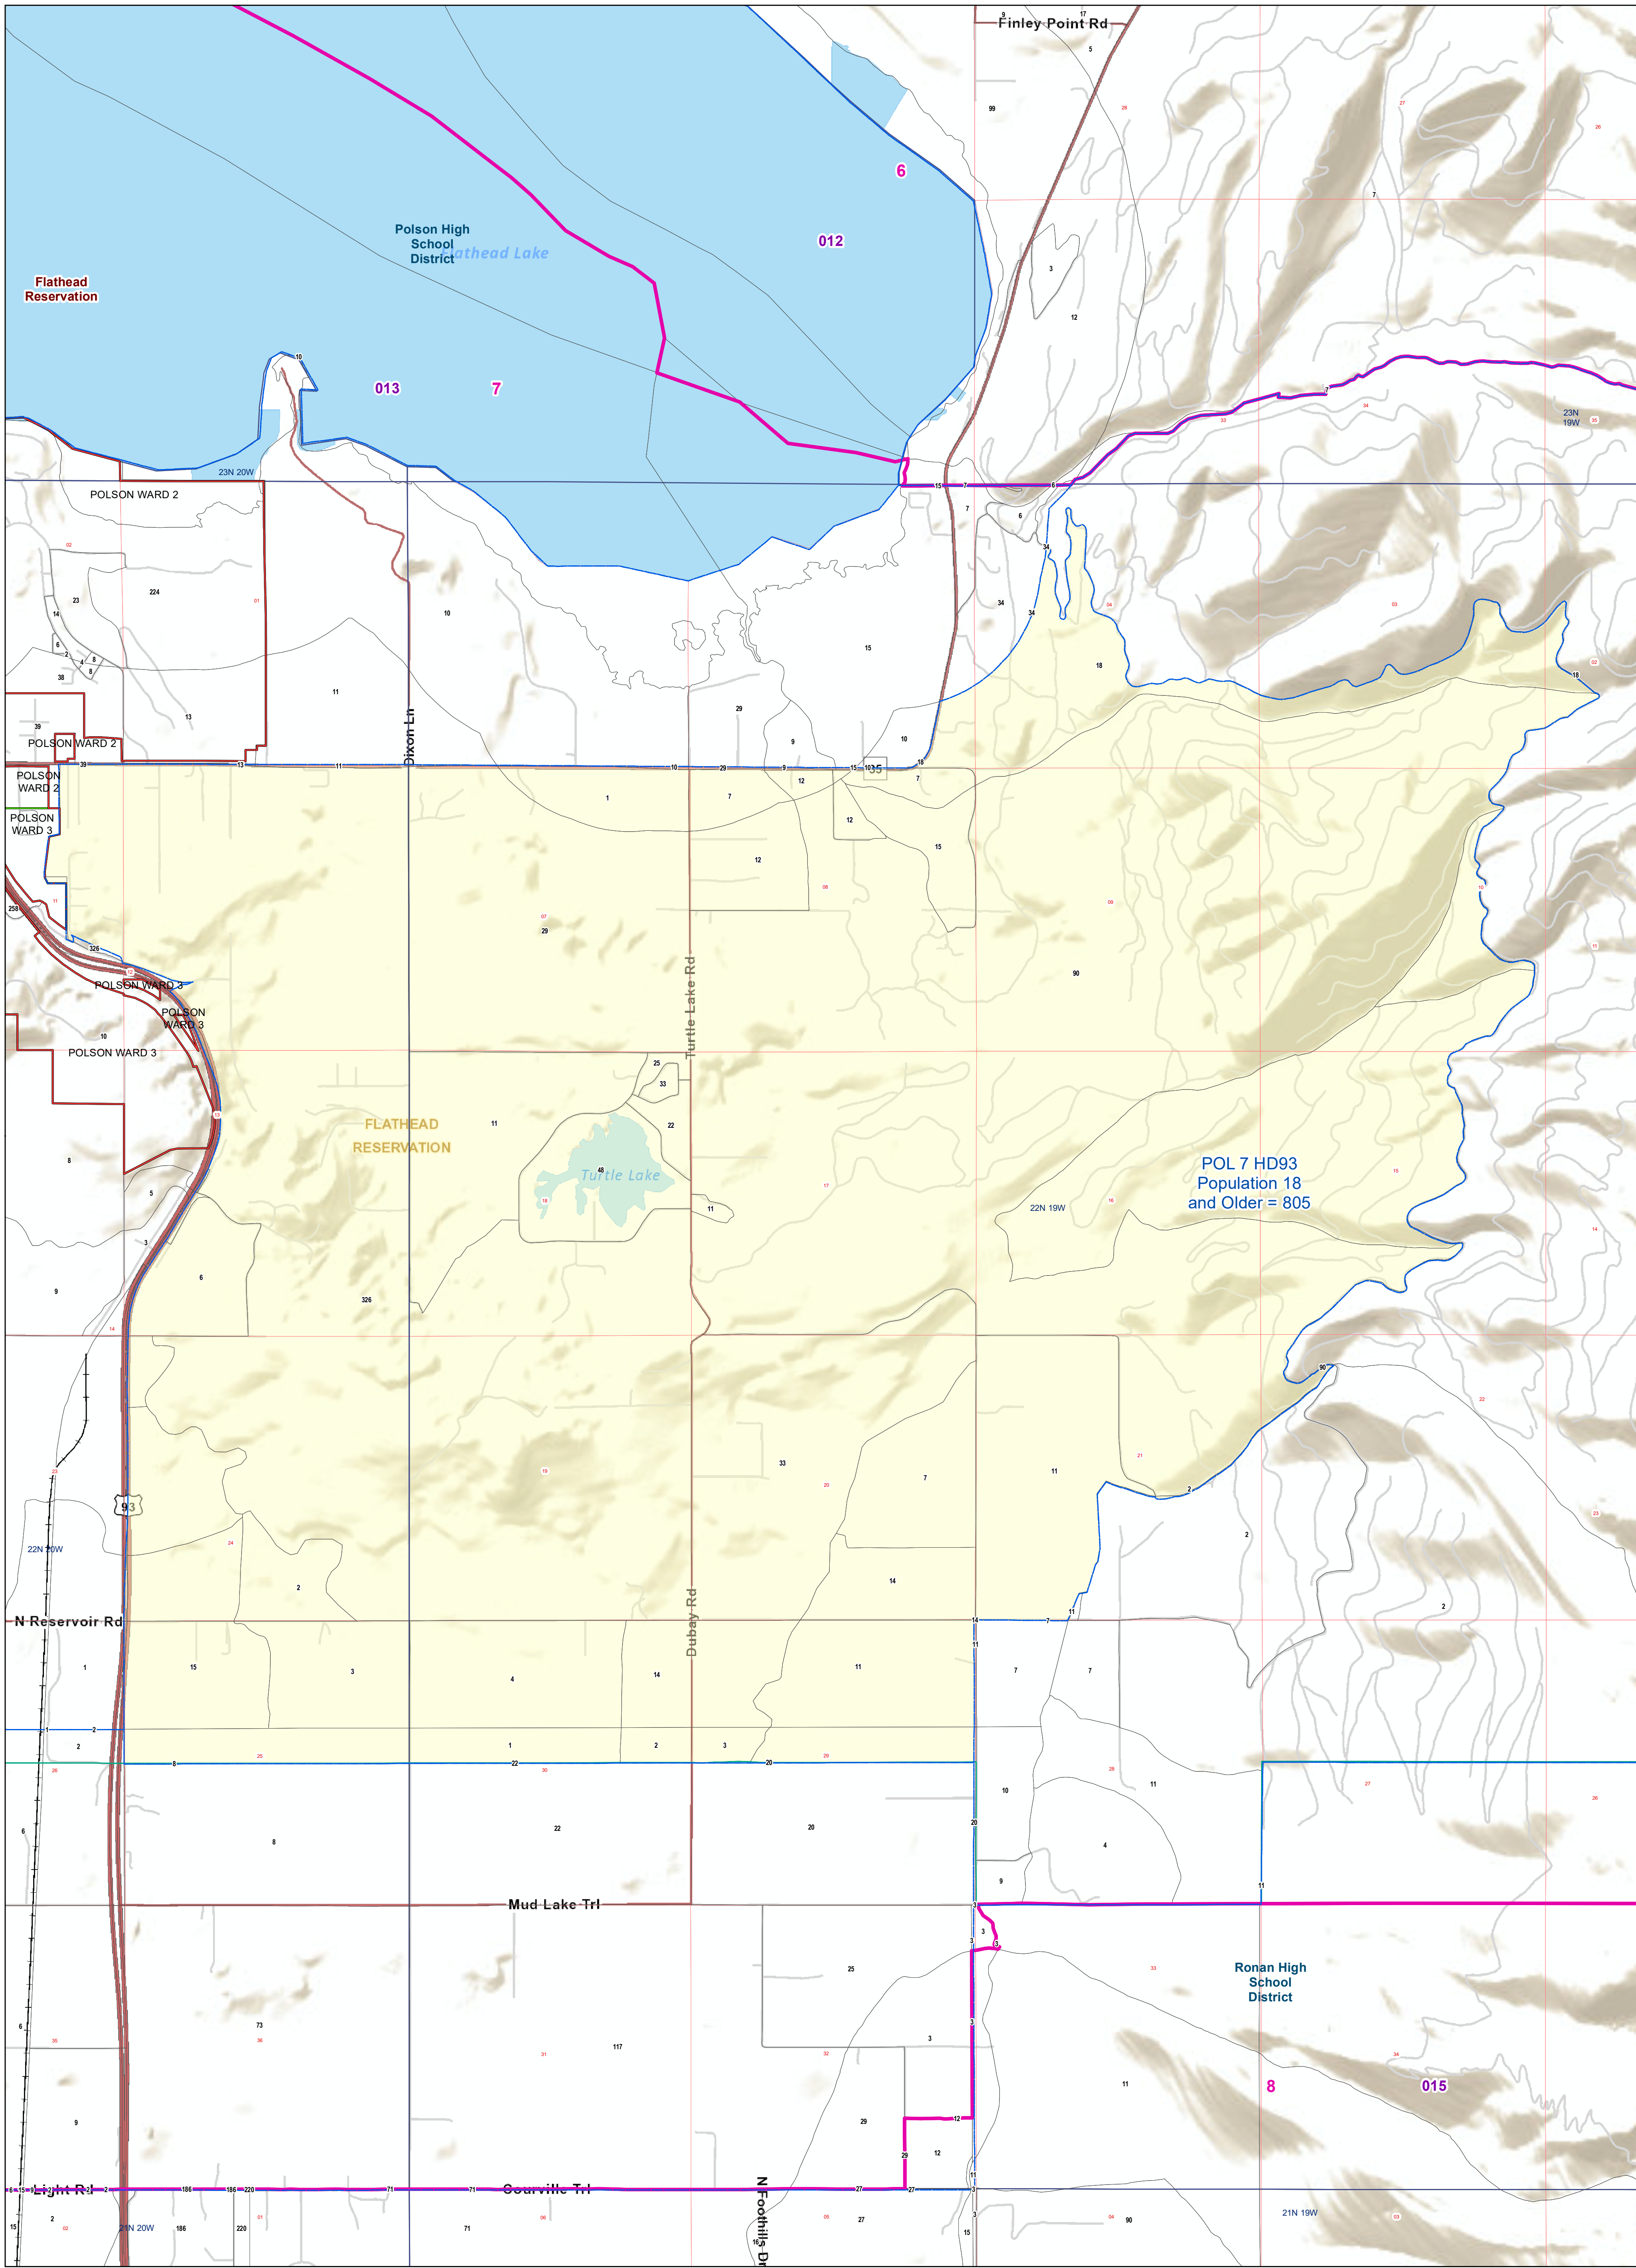

Lake County: POL 7 HD93

Voting Precincts and Legislative Districts

POL 7 HD93
Population 18
and Older = 805

- Voting Precincts
- Tribal Nations Reservations
- 2020 Census Blocks with Population 18 and Older Labeled
- Senate
- Unified (K-12) School Districts
- Township Boundary
- House
- Secondary School Districts
- Section Boundary
- Incorporated Cities and Towns
- Elementary School Districts
- Wards