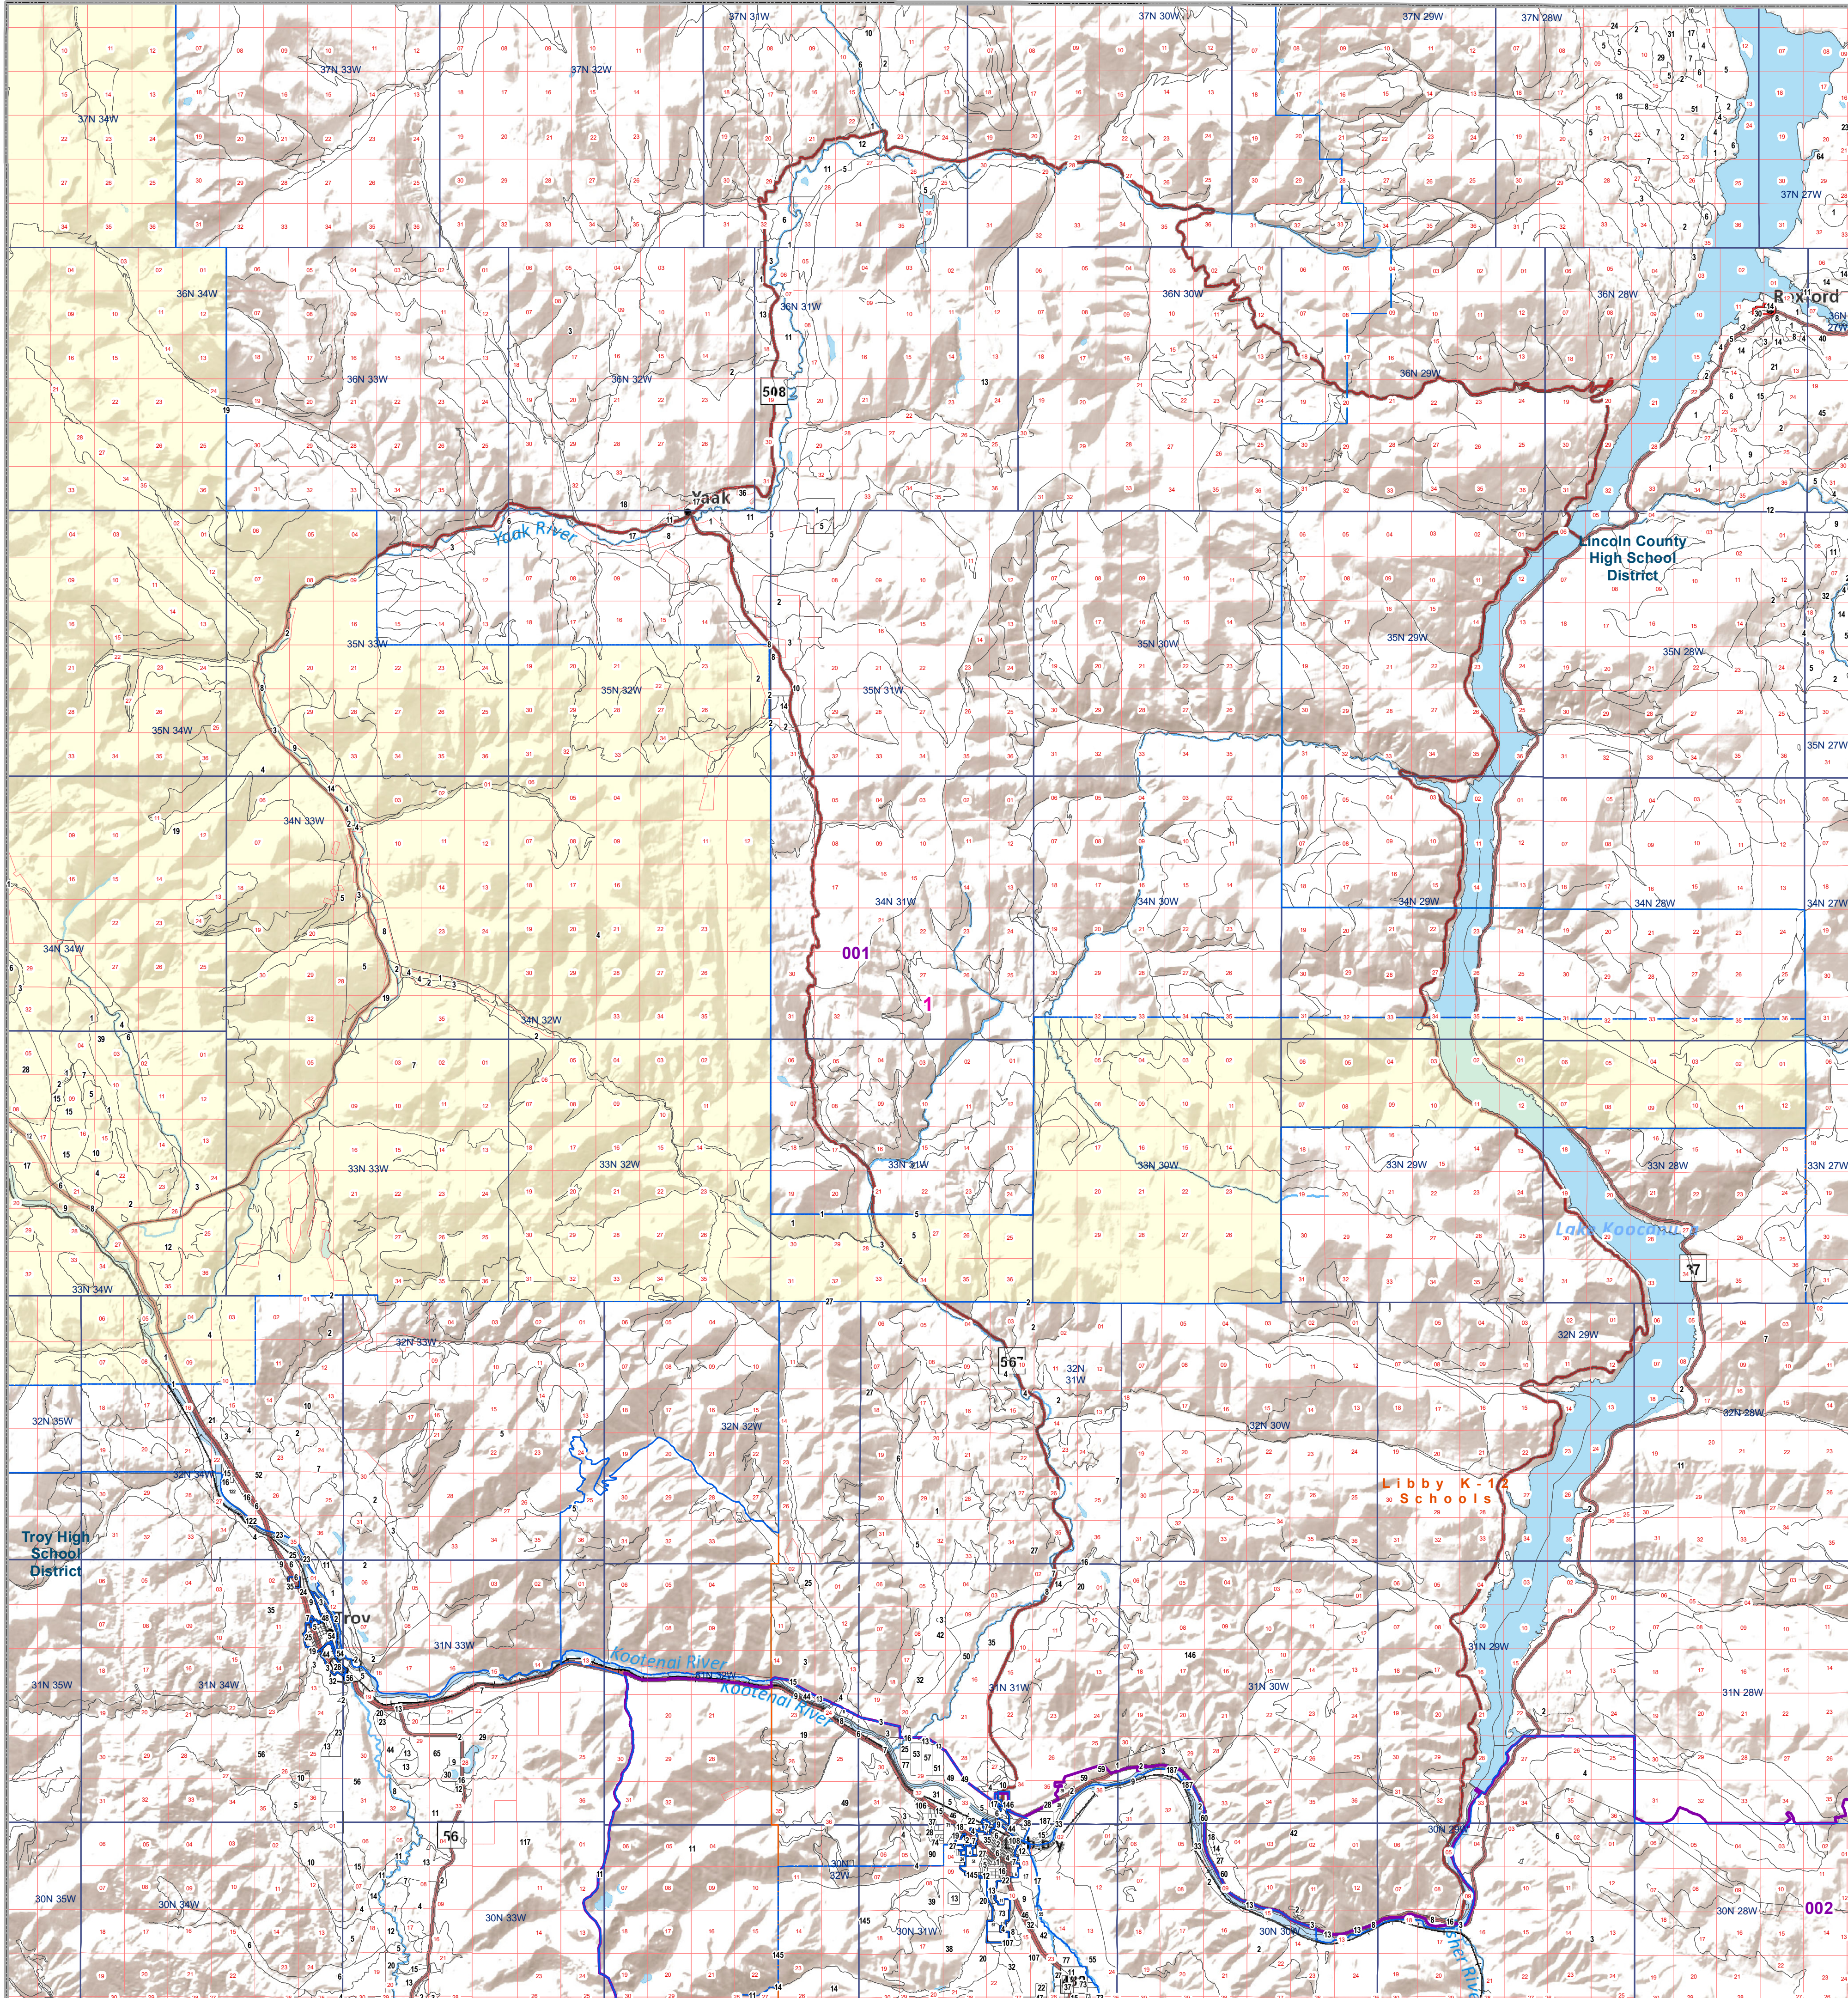

Lincoln County: MC CORMICK

Voting Precincts and Legislative Districts

MC CORMICK
Population 18
and Older = 391

- Voting Precincts
- Tribal Nations Reservations
- 2020 Census Blocks with Population 18 and Older Labeled
- Senate
- Unified (K-12) School Districts
- Township Boundary
- House
- Secondary School Districts
- Incorporated Cities and Towns
- Elementary School Districts
- Section Boundary
- Wards

Voting Precincts
Montana State Library
Created on 3/12/2023
Meghan Burns | GeoEnabledElections@mt.gov
<https://geoenabled-elections-montana.hub.arcgis.com/>