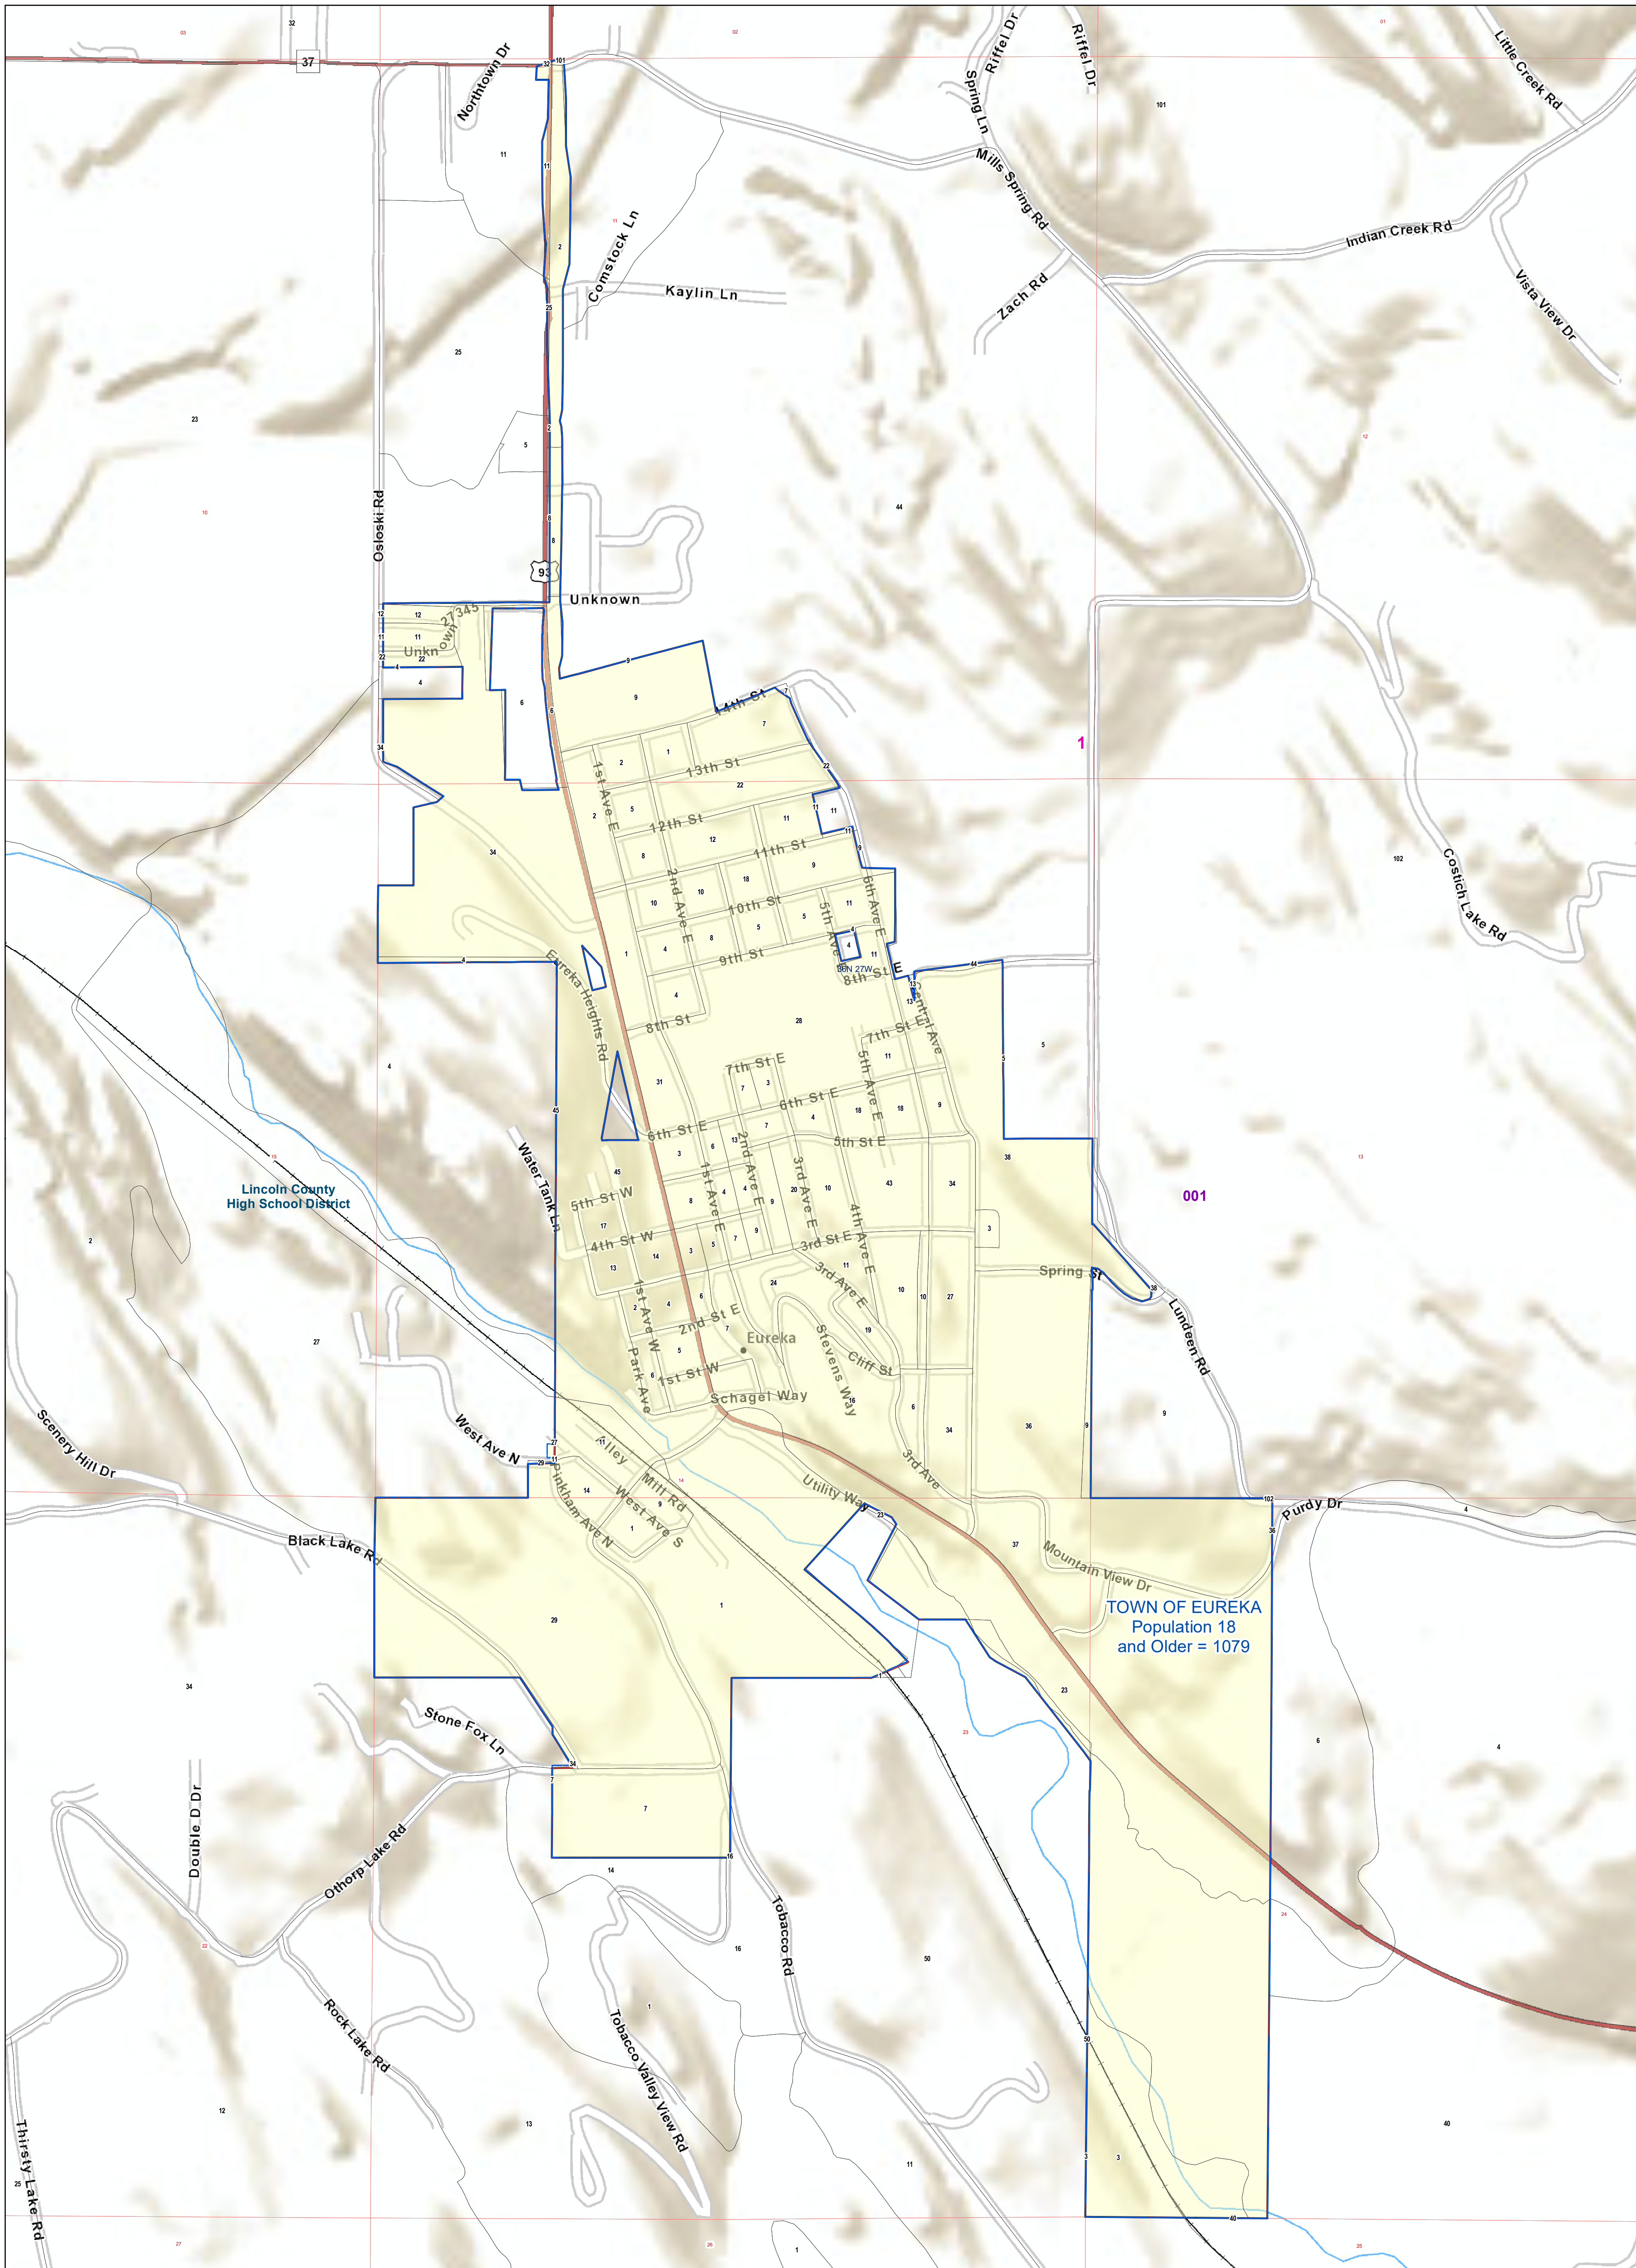

# Lincoln County: TOWN OF EUREKA

## Voting Precincts and Legislative Districts

Lincoln County  
High School District

**TOWN OF EUREKA**  
Population 18  
and Older = 1079

- Voting Precincts
- Tribal Nations Reservations
- 2020 Census Blocks with Population 18 and Older Labeled
- Senate
- Unified (K-12) School Districts
- Township Boundary
- House
- Secondary School Districts
- Section Boundary
- Incorporated Cities and Towns
- Elementary School Districts
- Wards