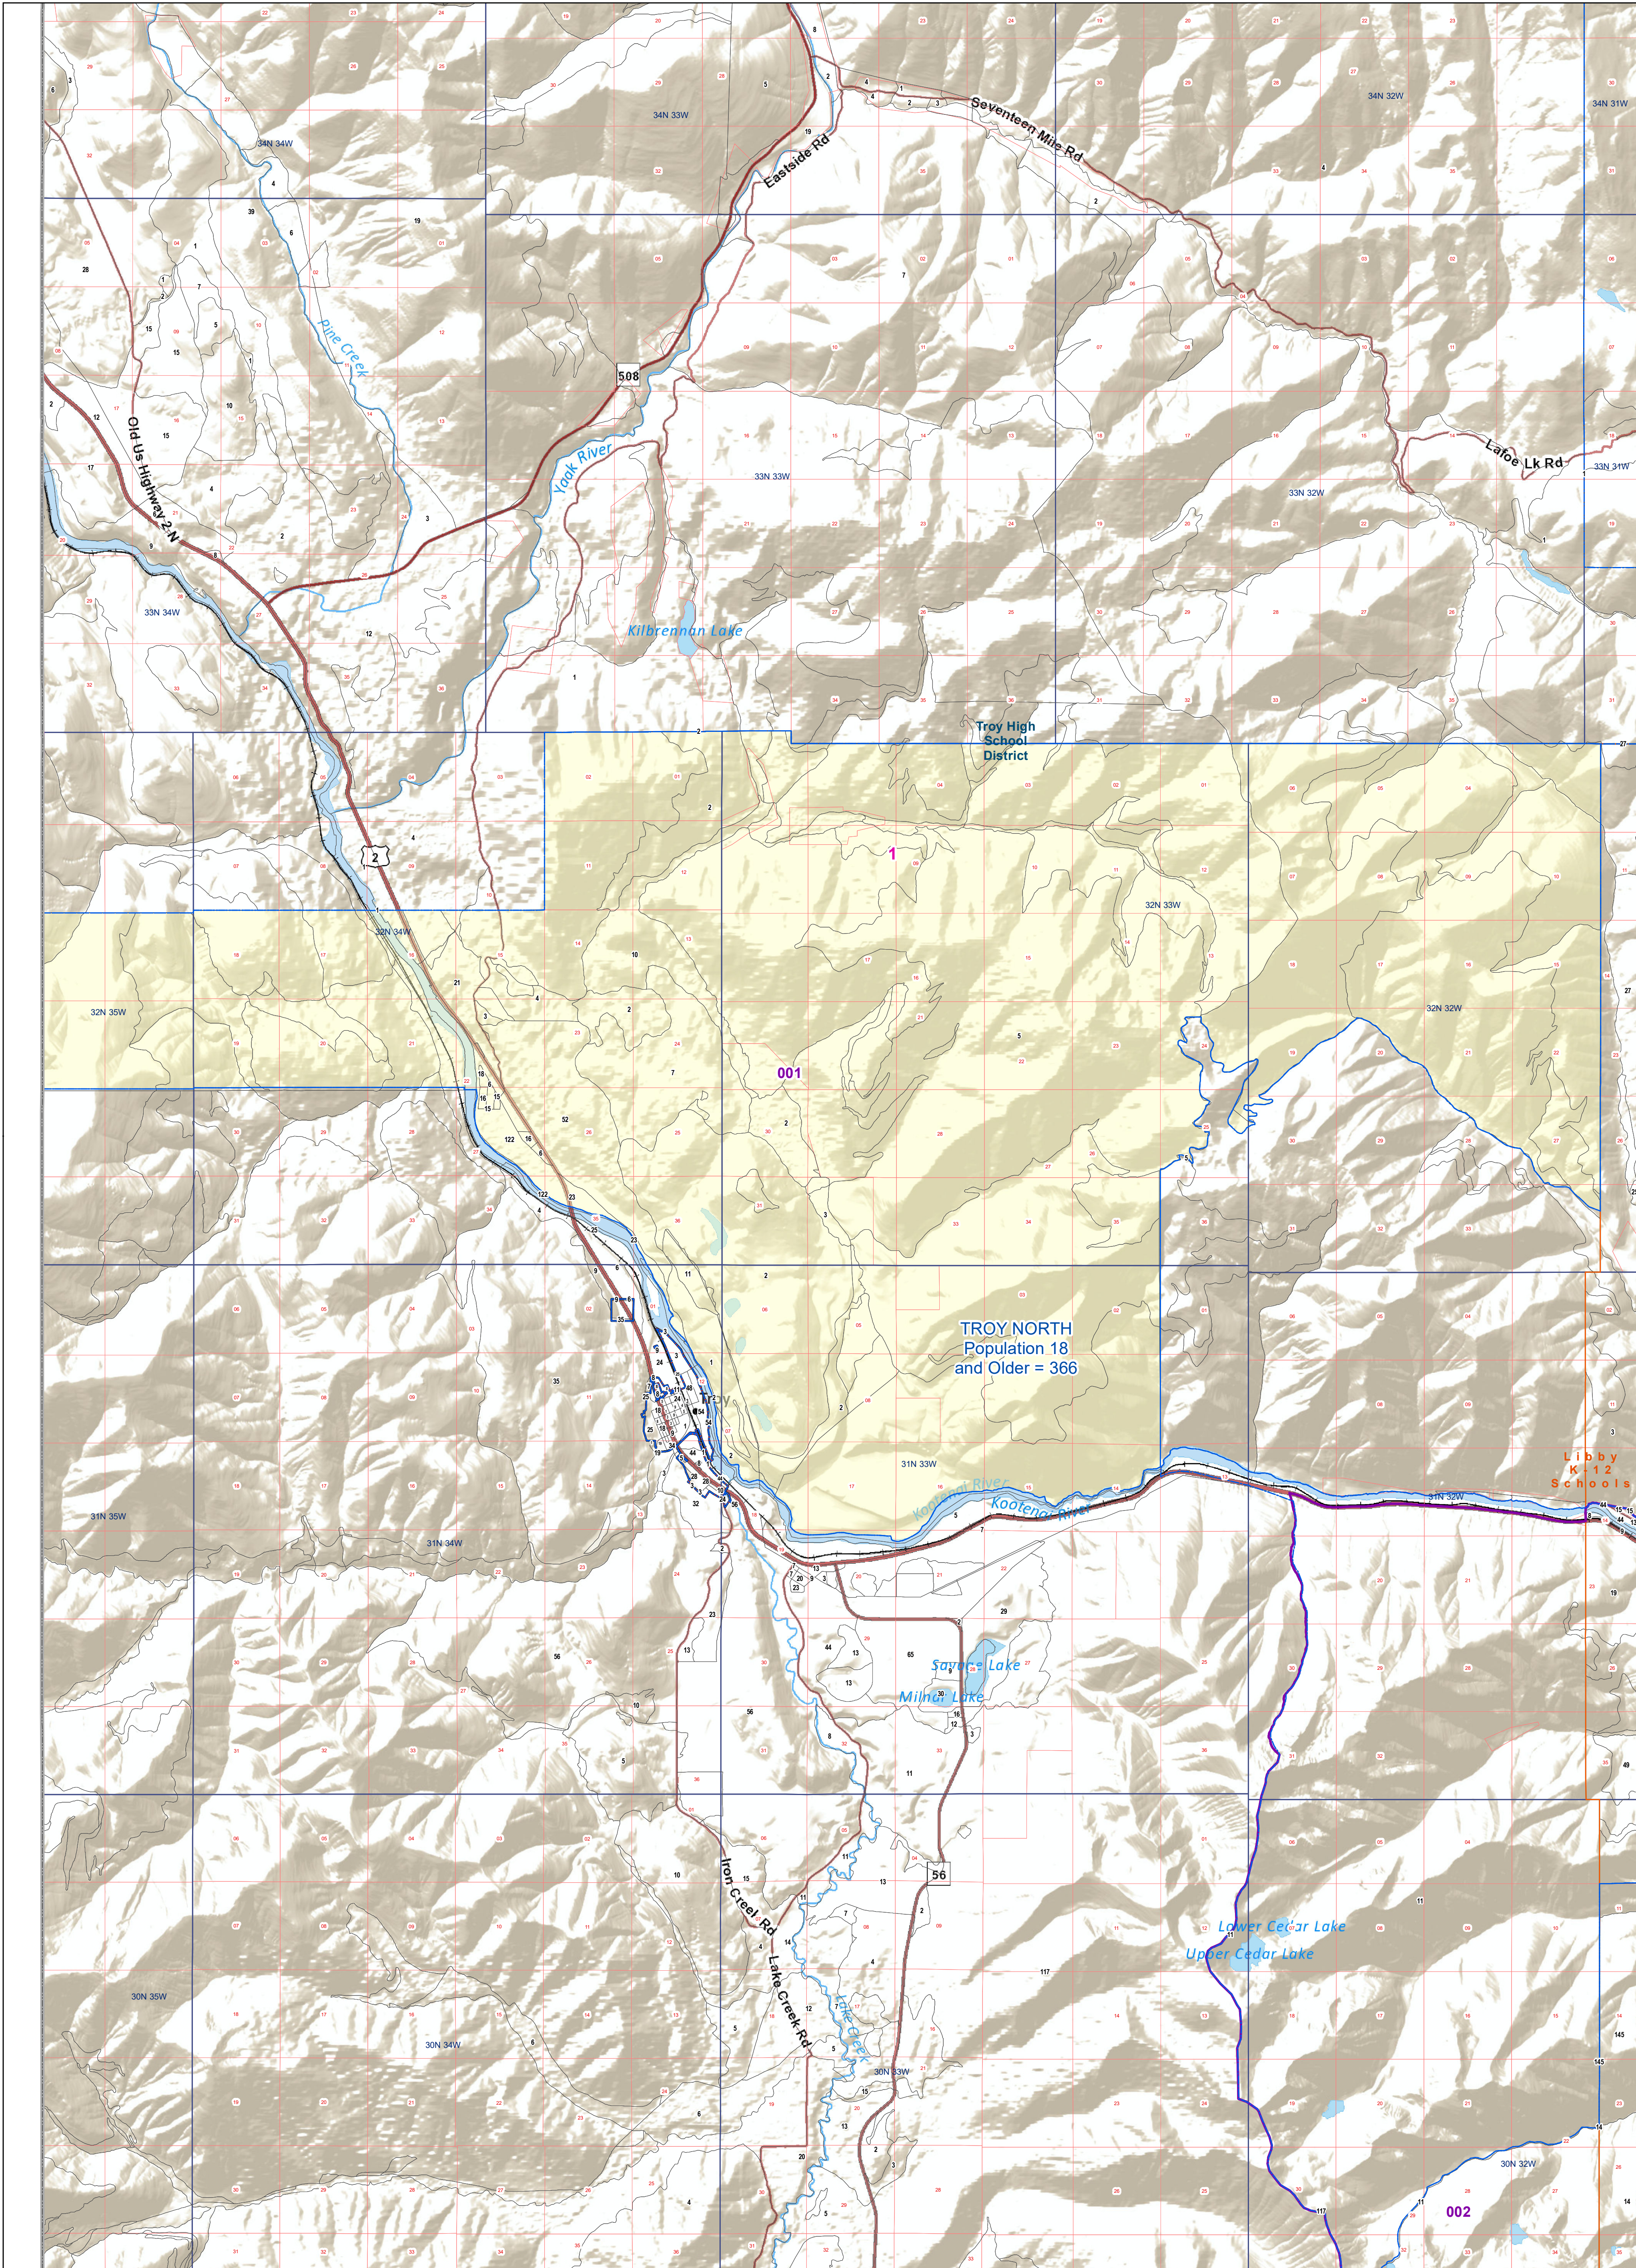

Lincoln County: TROY NORTH

Voting Precincts and Legislative Districts

- Voting Precincts
- Tribal Nations Reservations
- 2020 Census Blocks with Population 18 and Older Labeled
- Senate
- Unified (K-12) School Districts
- Township Boundary
- House
- Secondary School Districts
- Section Boundary
- Incorporated Cities and Towns
- Elementary School Districts
- Wards

Voting Precincts
 Montana State Library
 Created on 3/12/2023
 Meghan Burns | GeoEnabledElections@mt.gov
<https://geoenabled-elections-montana.hub.arcgis.com/>