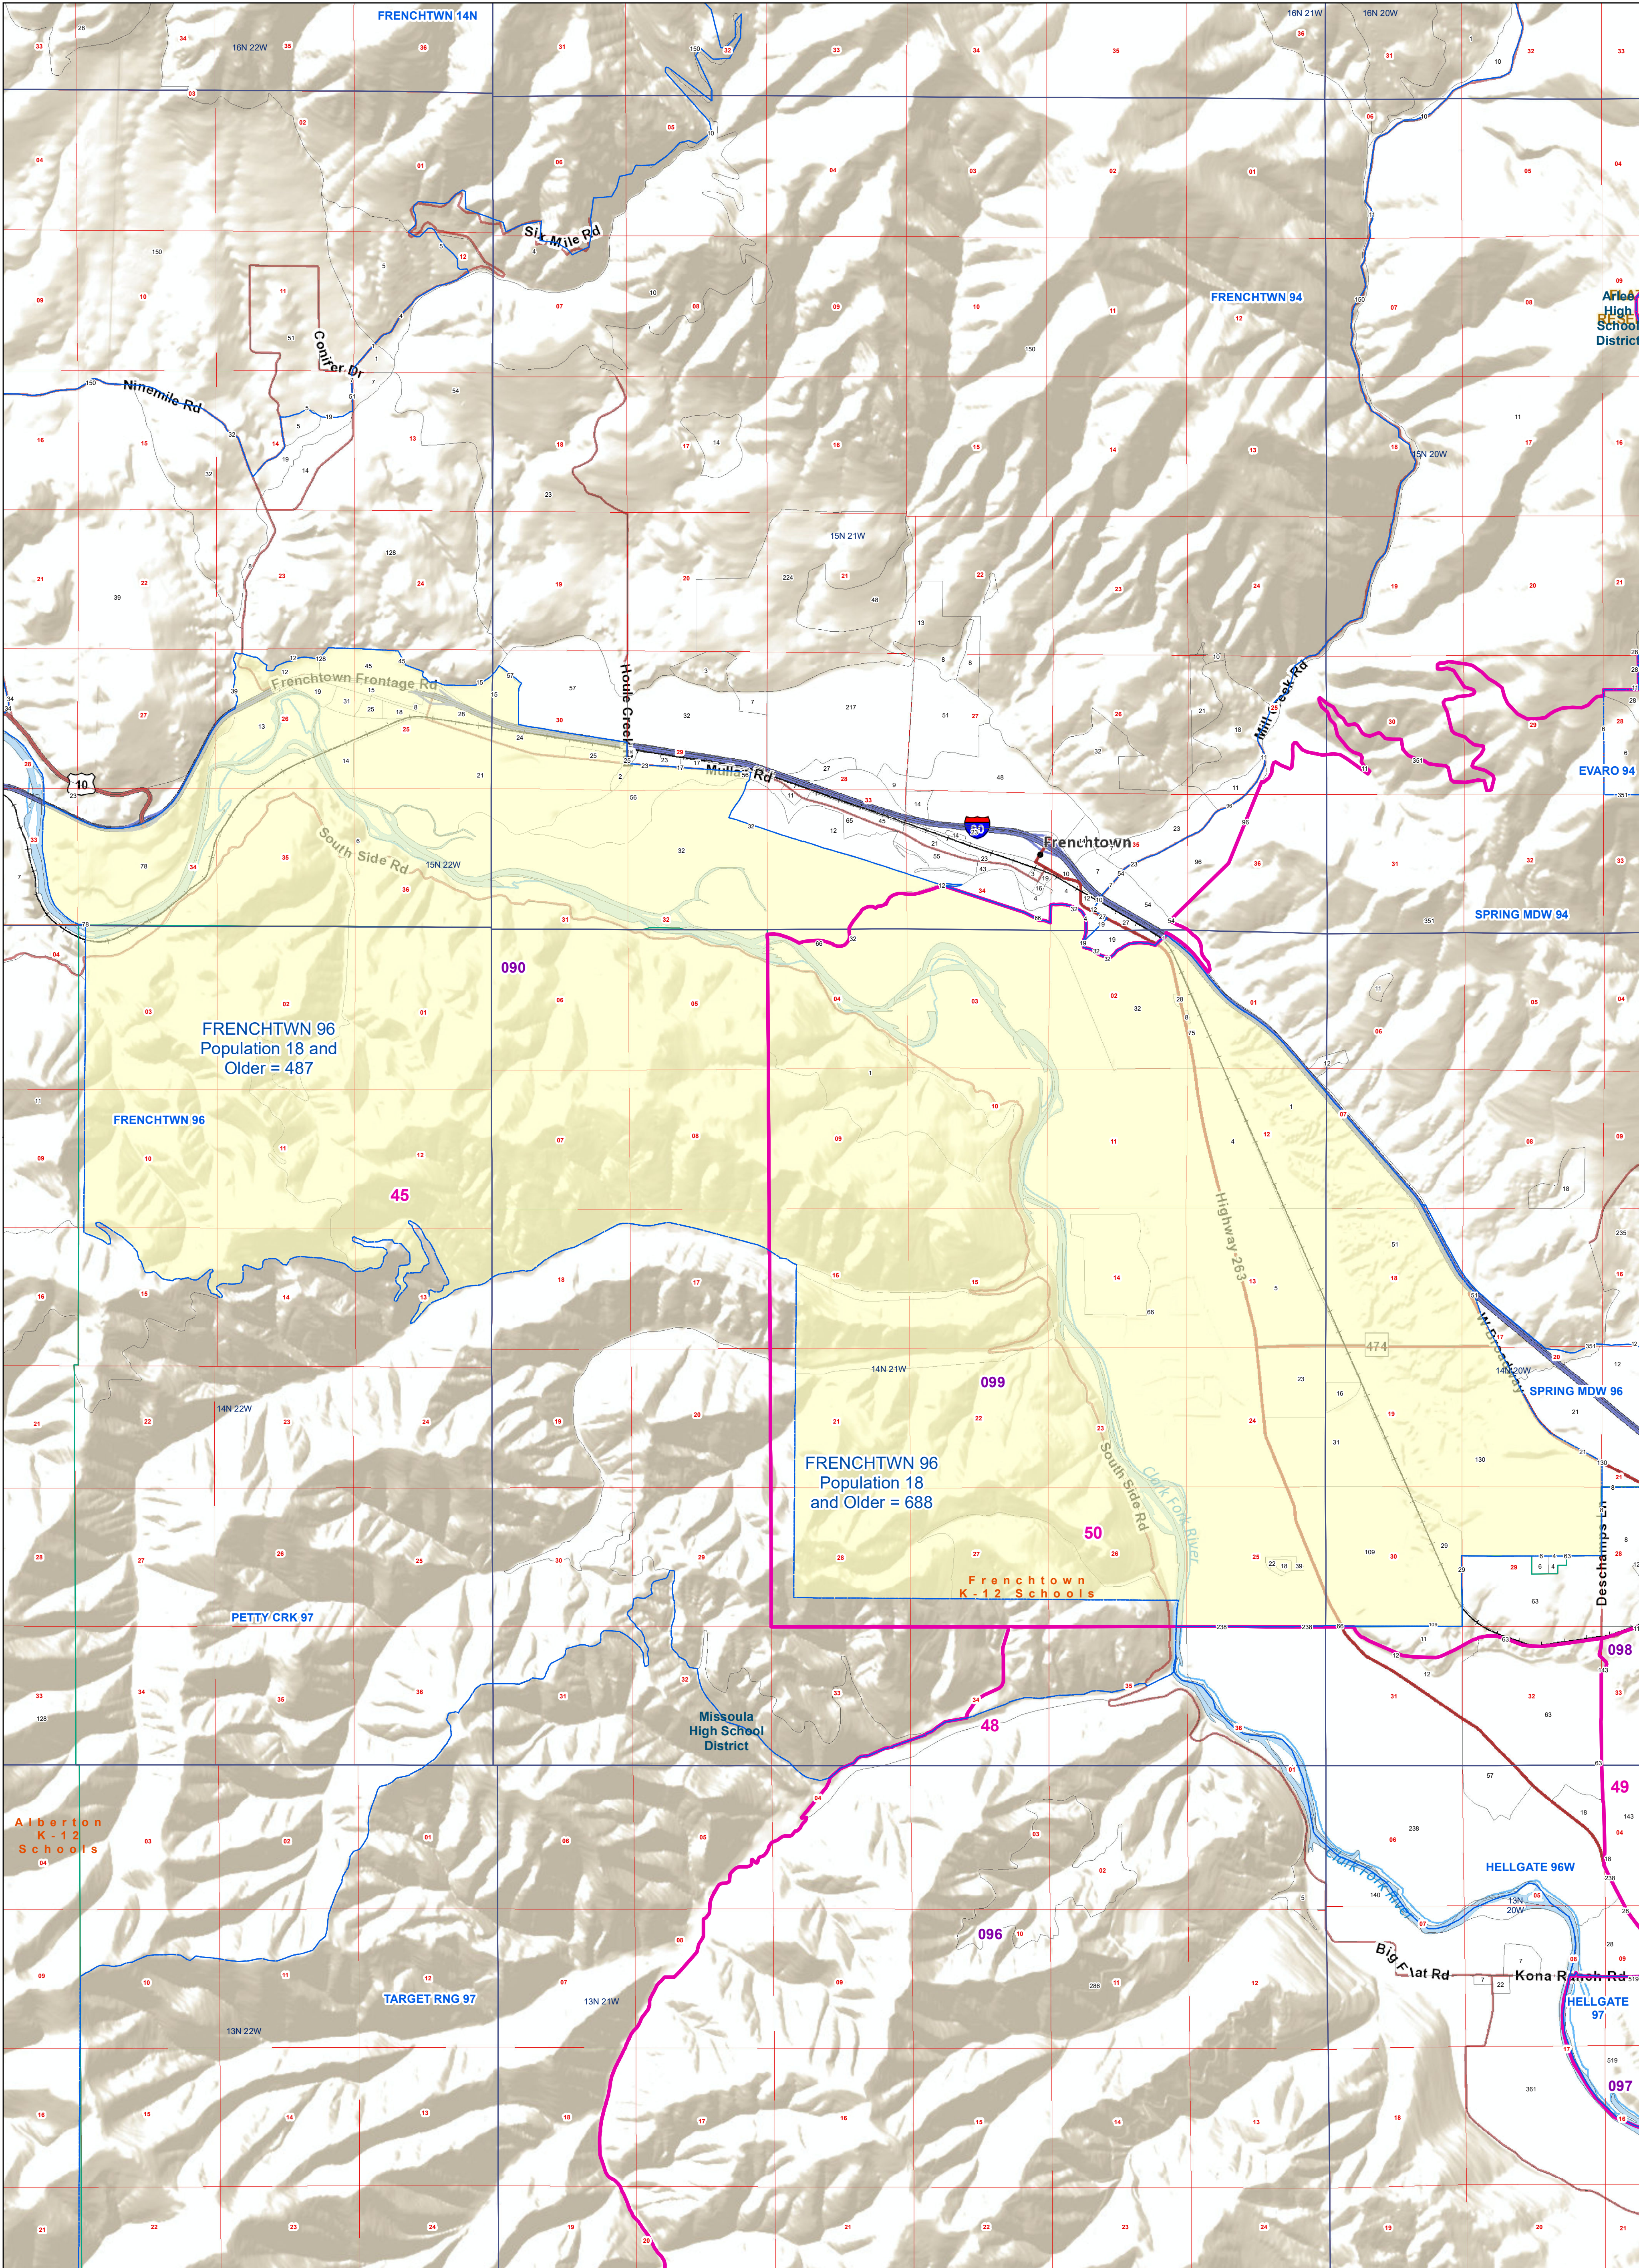

Missoula County: FRENCHTWN 96

Voting Precincts and Legislative Districts

- Voting Precincts
- Tribal Nations Reservations
- 2020 Census Blocks with Population 18 and Older Labeled
- Senate
- Secondary School Districts
- Township Boundary
- House
- Elementary School Districts
- Section Boundary
- Incorporated Cities and Towns
- Unified (K-12) School Districts
- Wards

Voting Precincts
 Montana State Library
 Created on 3/13/2023
 Meghan Burns | GeoEnabledElections@mt.gov
<https://geoenabled-elections-montana.hub.arcgis.com/>