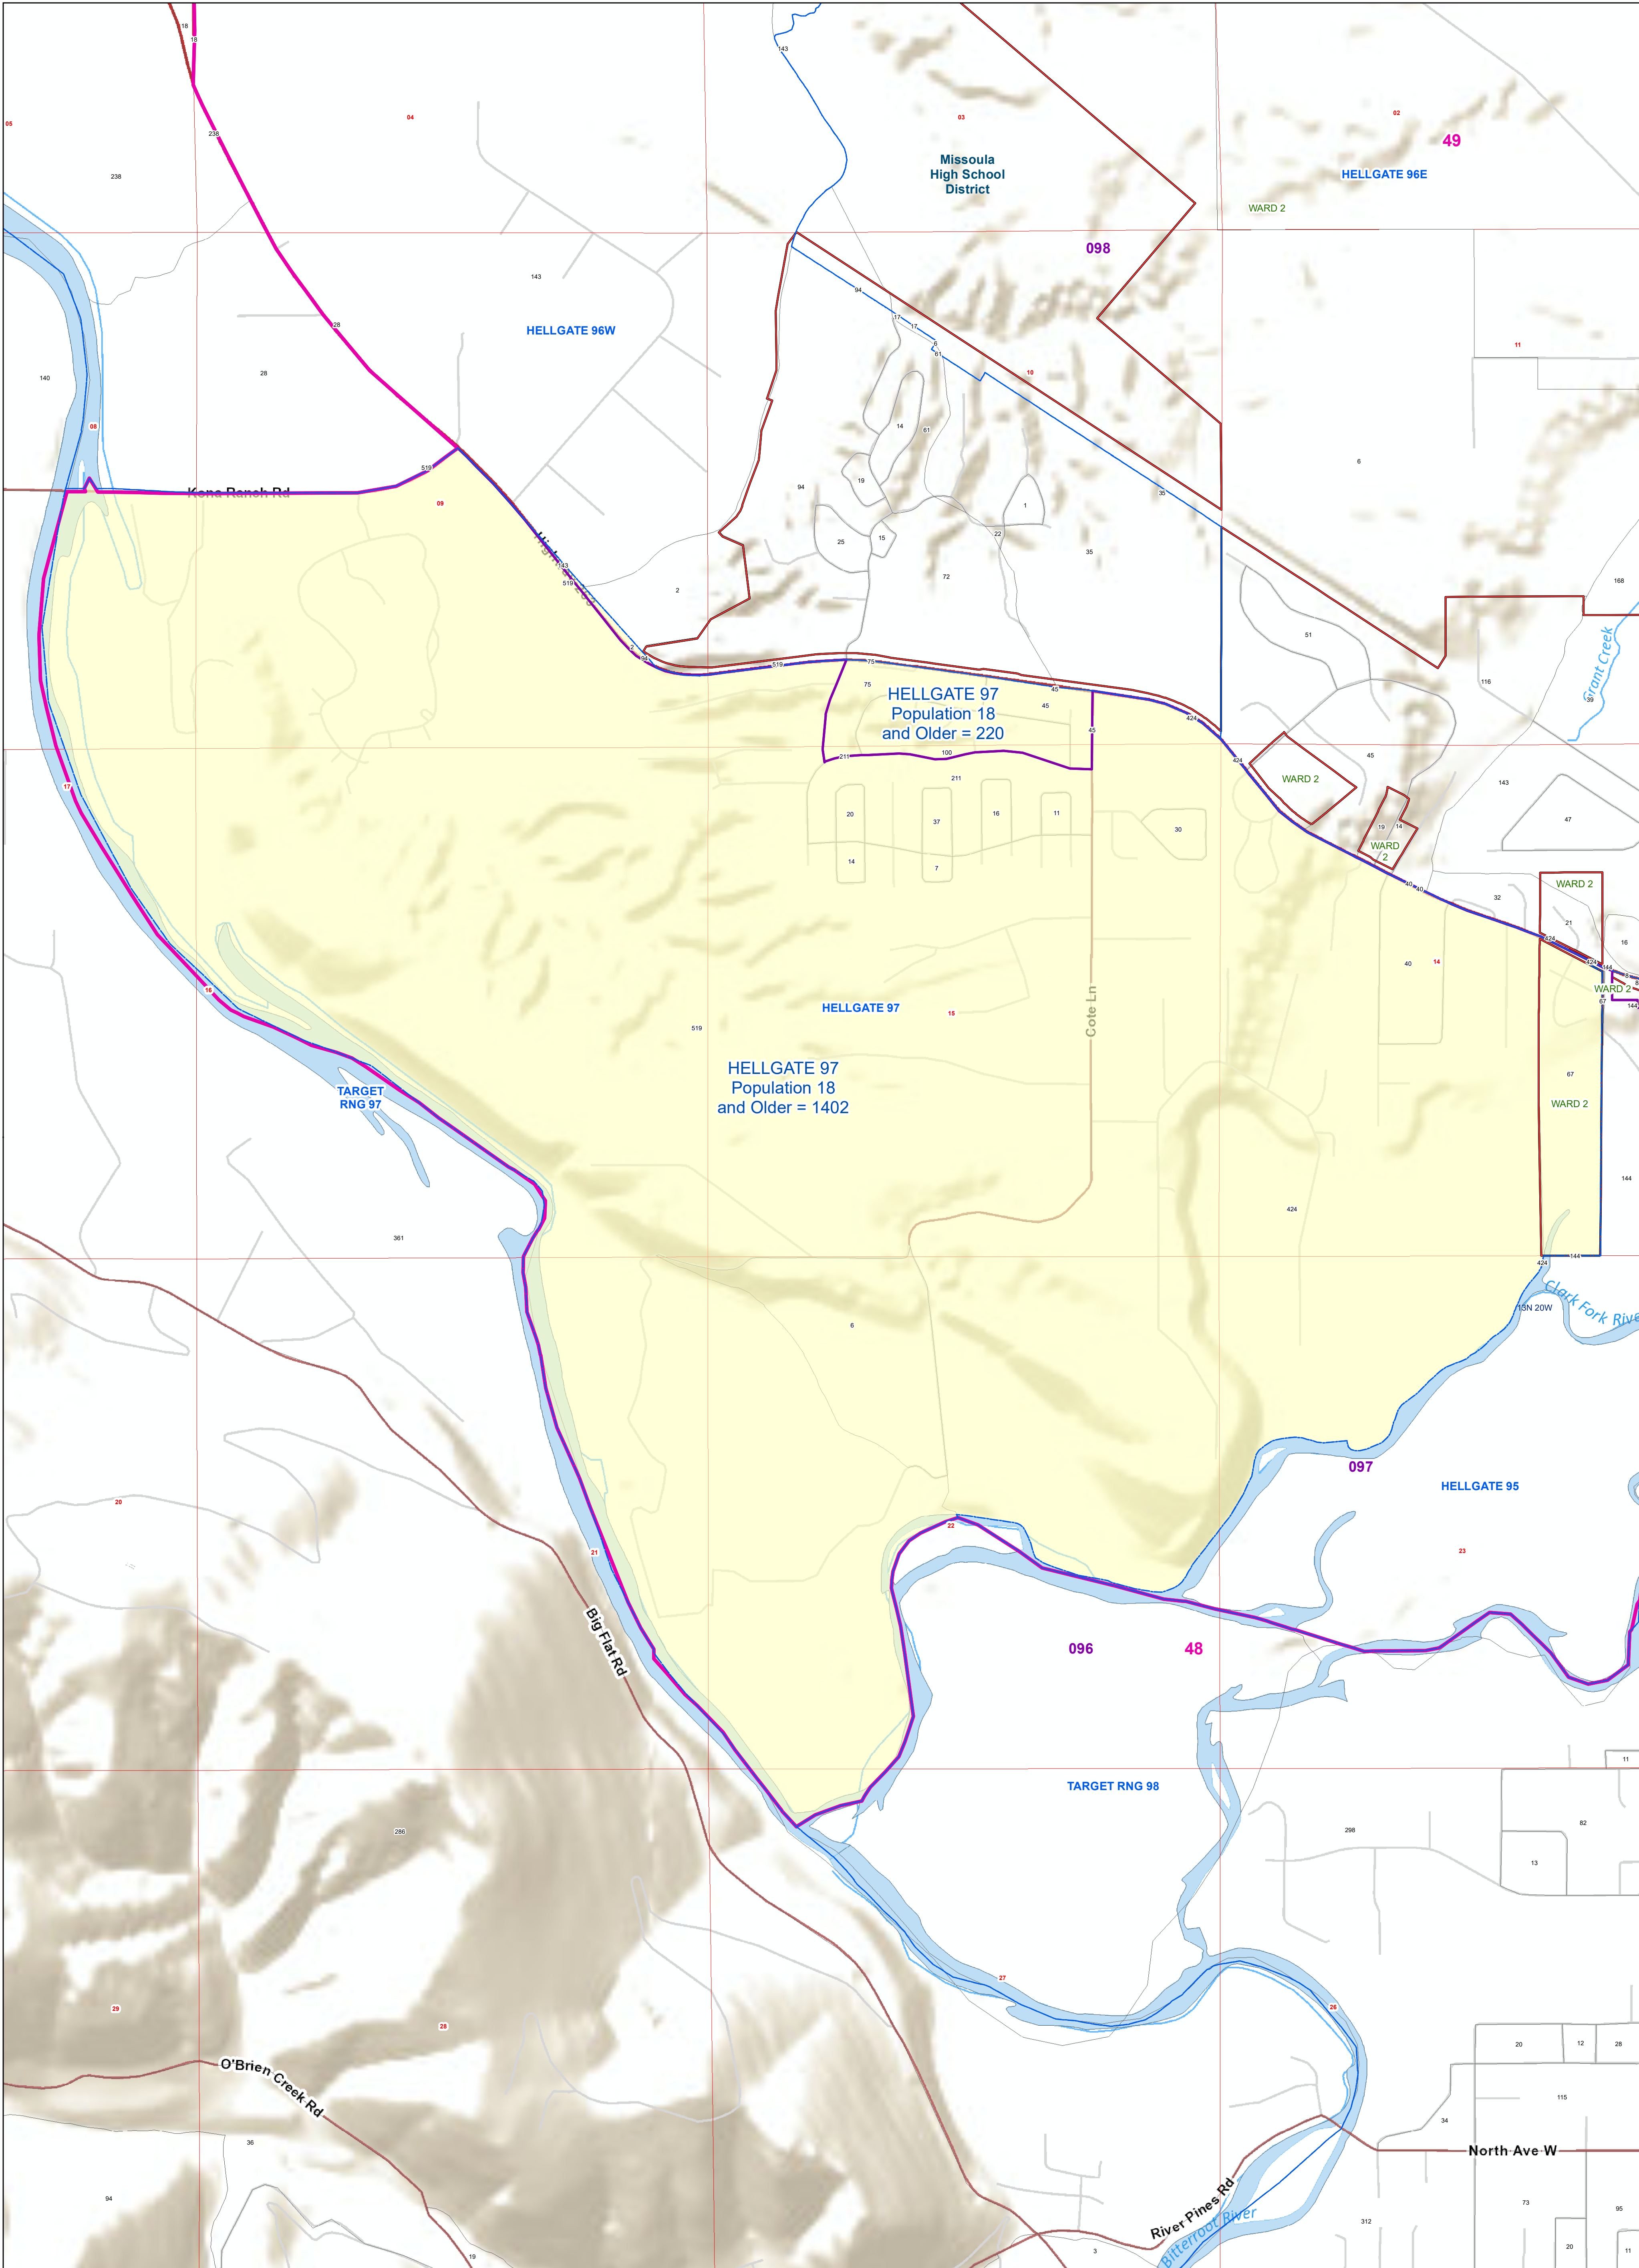

Missoula County: HELLGATE 97 Voting Precincts and Legislative Districts

- Voting Precincts
- Tribal Nations Reservations
- 2020 Census Blocks with Population 18 and Older Labeled
- Senate
- Secondary School Districts
- Township Boundary
- House
- Elementary School Districts
- Section Boundary
- Incorporated Cities and Towns
- Unified (K-12) School Districts
- Wards

Voting Precincts
 Montana State Library
 Created on 3/13/2023
 Meghan Burns | GeoEnabledElections@mt.gov
<https://geoenabled-elections-montana.hub.arcgis.com/>